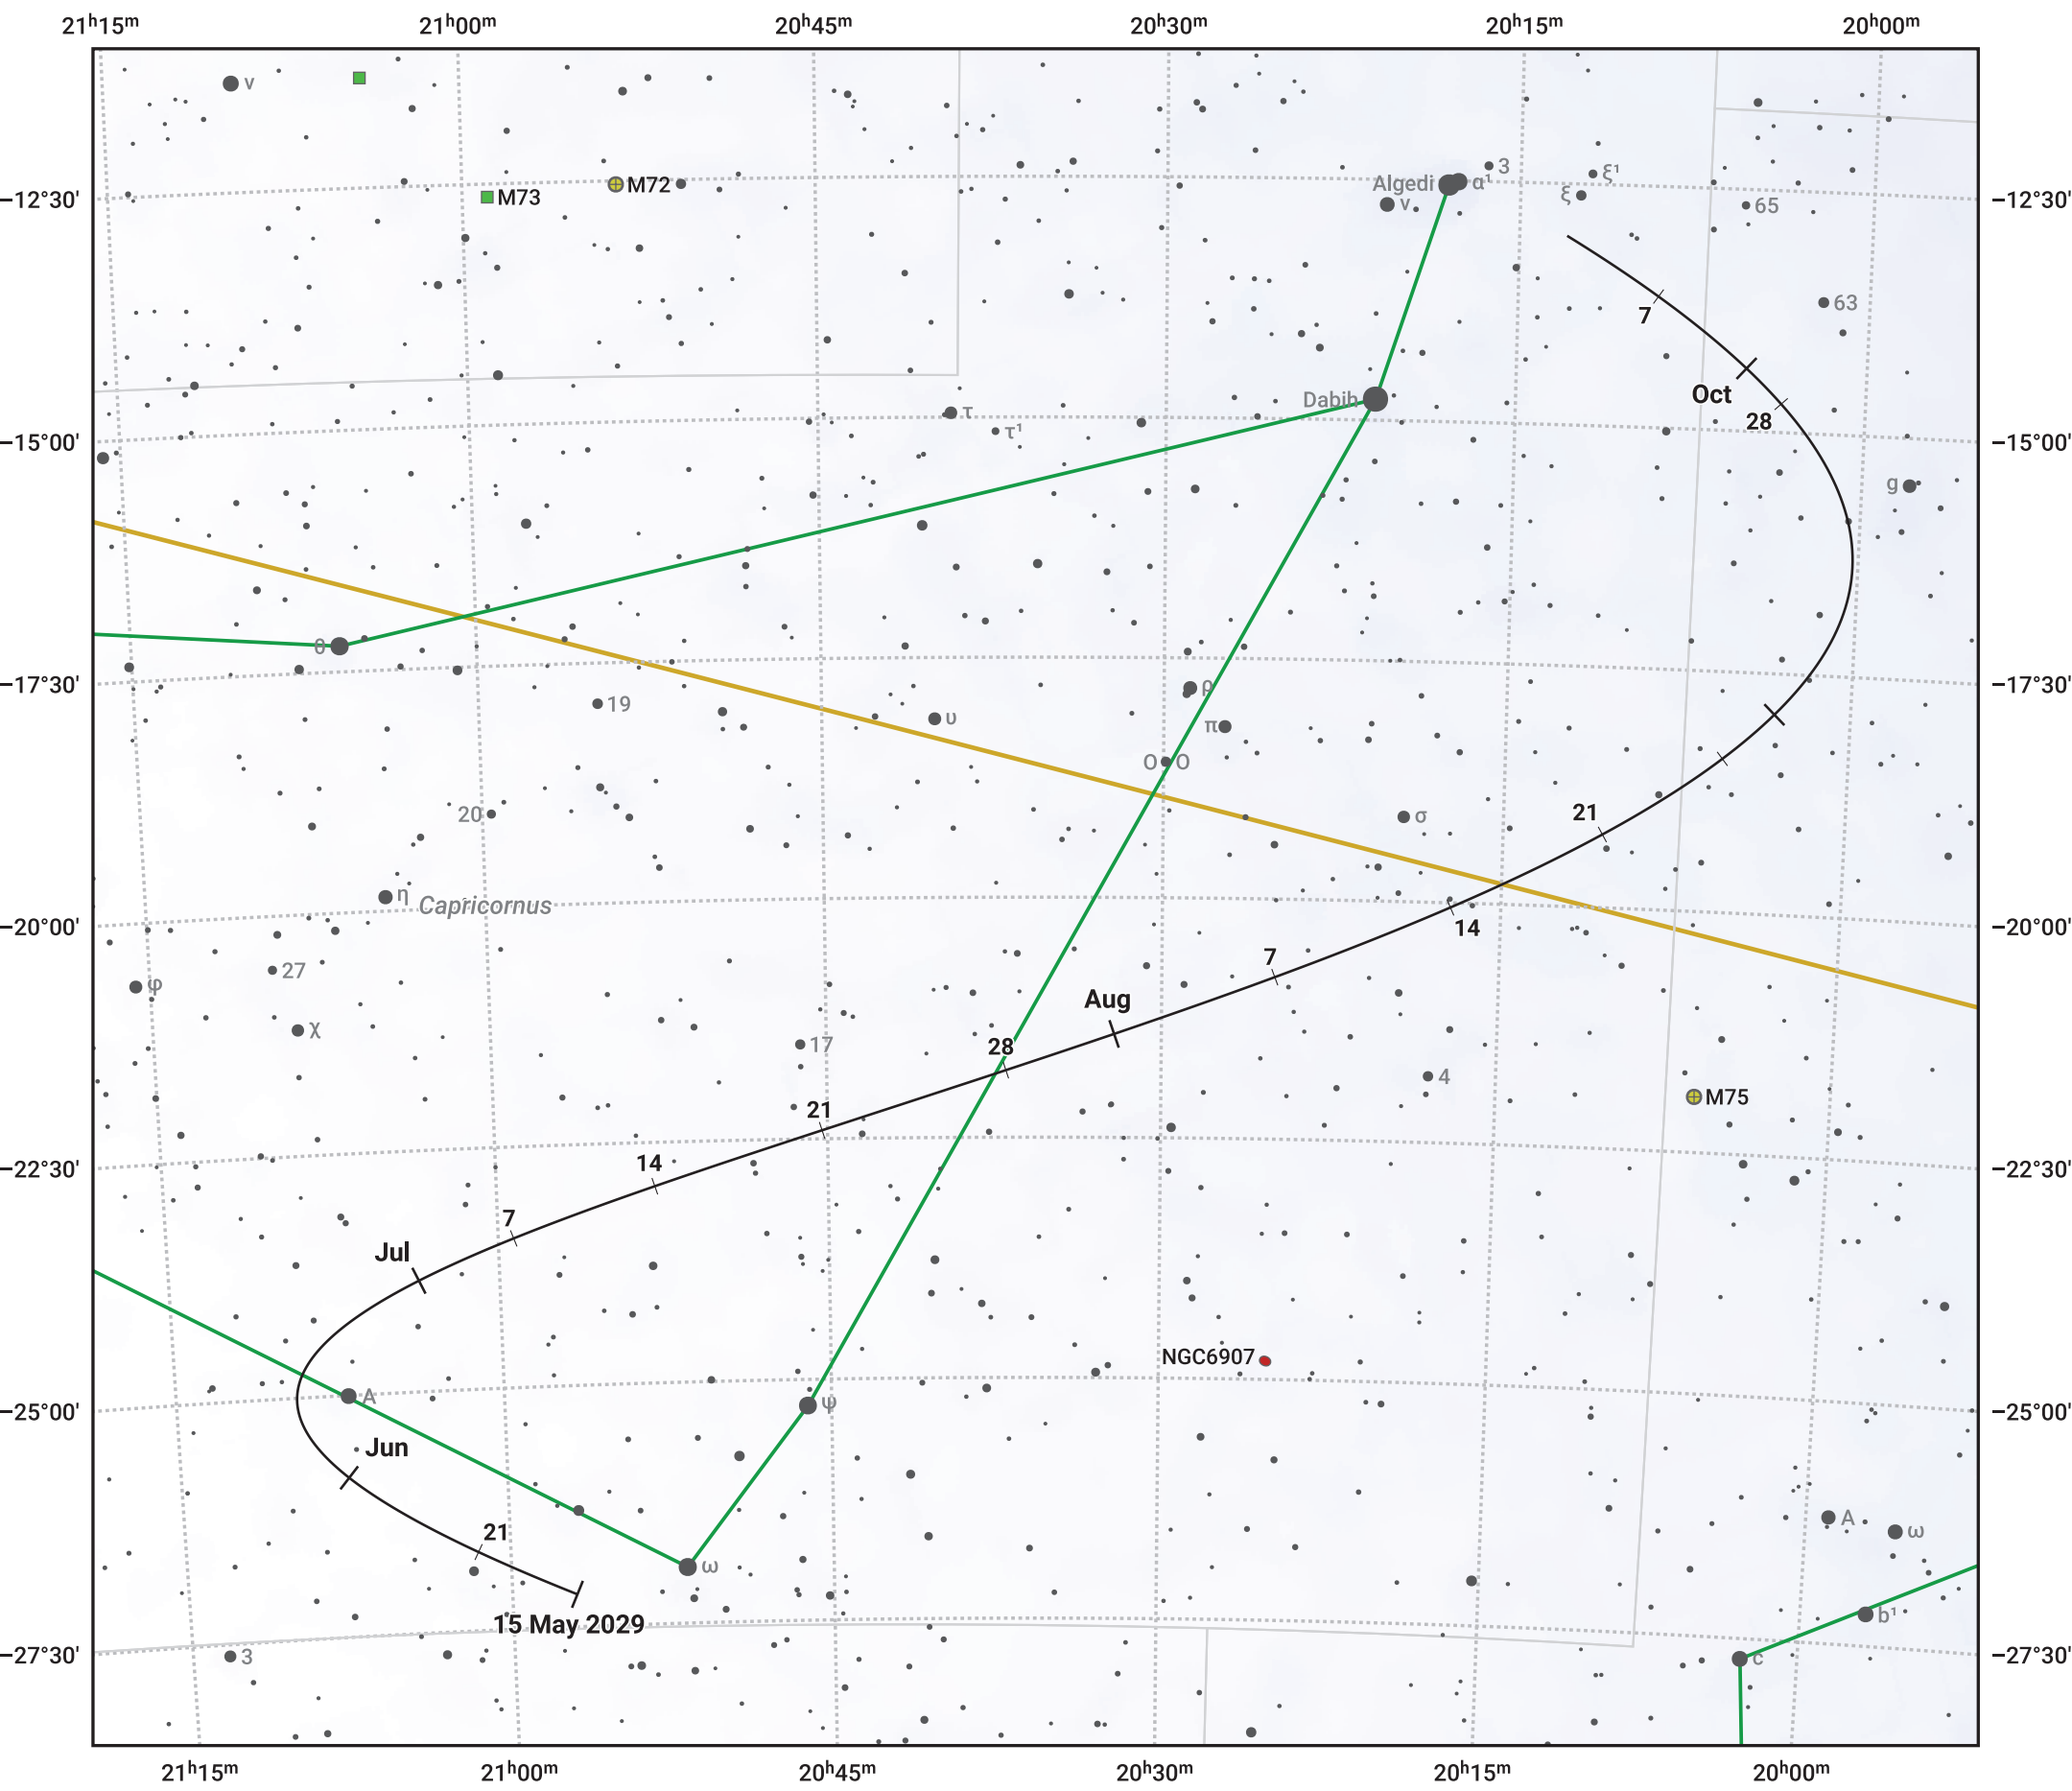

# The path of Asteroid 89 Julia around opposition on 29 Jul 2029

© Dominic Ford 2011–2024. Date markers placed at midnight UTC. Downloaded from <https://in-the-sky.org>

Magnitude scale: ● 9.0 ● 8.0 ● 7.0 ● 6.0 ● 5.0 ● 4.0 ● 3.0

— Ecliptic Plane

● Galaxy    ■ Bright nebula    ● Open cluster    ⊕ Globular cluster

Date	Mag	Phase
2029 Jun 1	10.3	96%
2029 Jun 26	9.7	98%
2029 Jul 1	9.6	98%
2029 Jul 28	8.7	100%
2029 Aug 1	8.7	100%
2029 Sep 1	9.5	98%
2029 Sep 9	9.7	97%
2029 Oct 1	10.1	95%