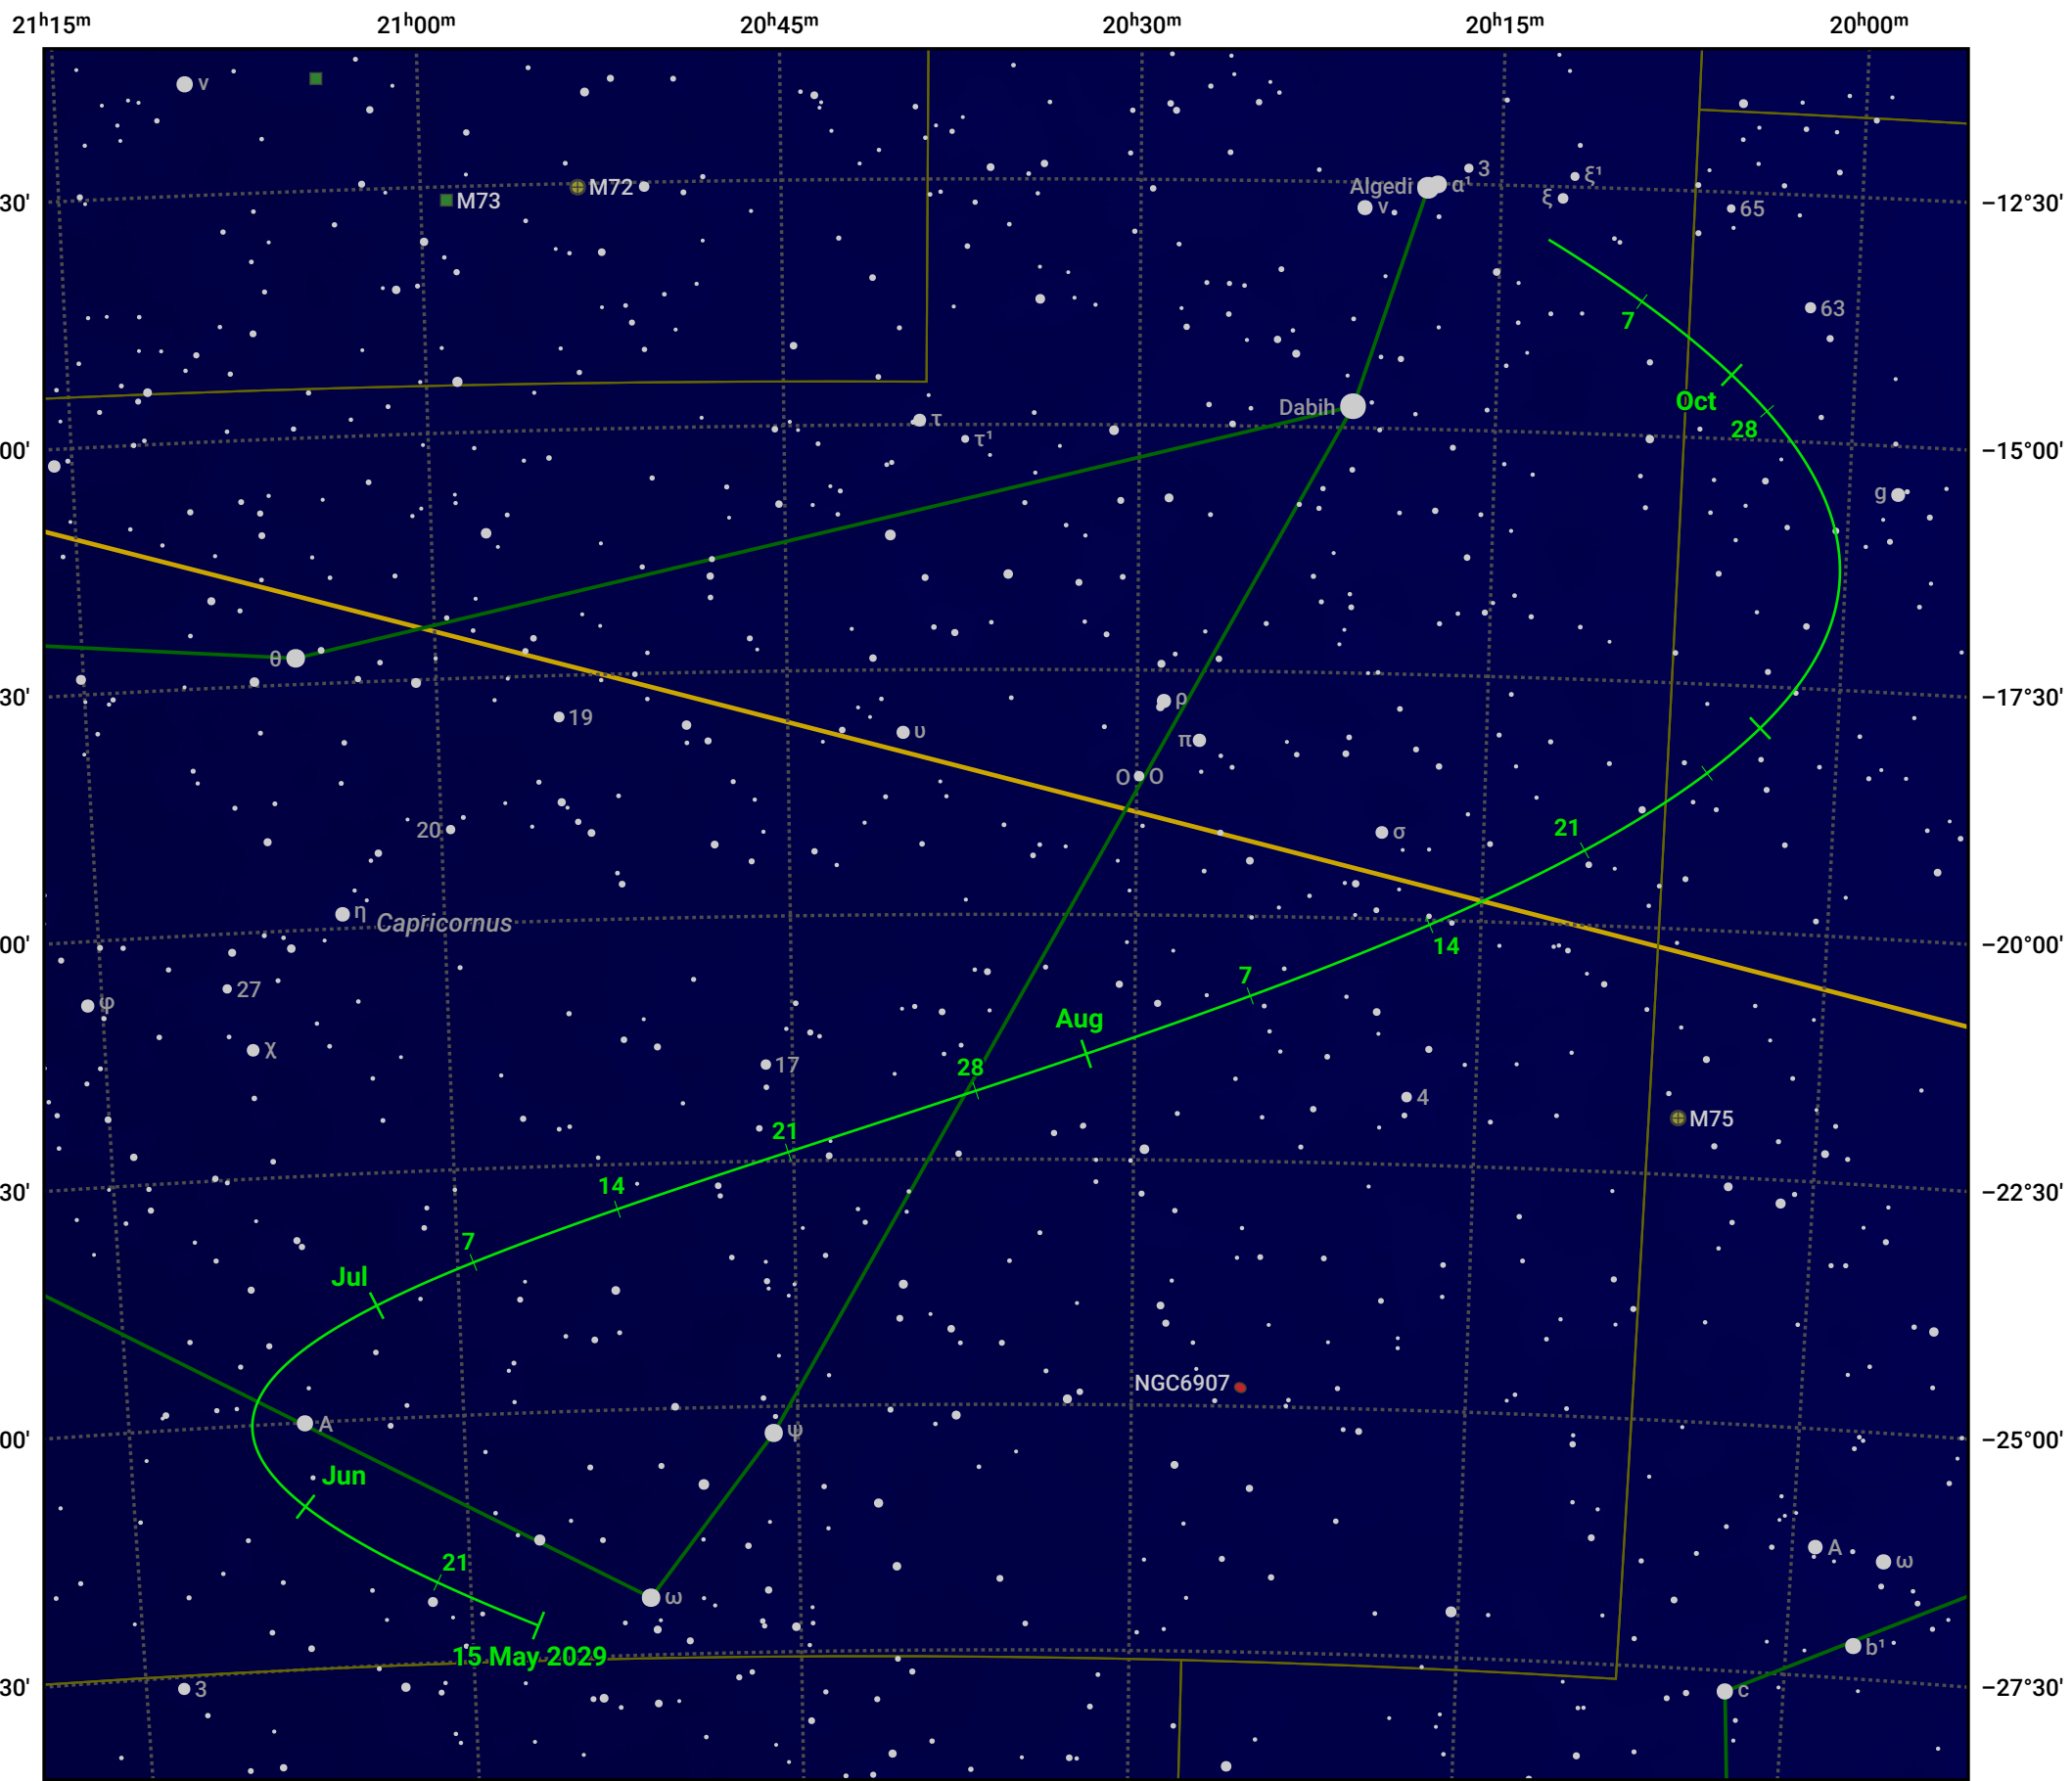

# The path of Asteroid 89 Julia around opposition on 29 Jul 2029

© Dominic Ford 2011–2024. Date markers placed at midnight UTC. Downloaded from <https://in-the-sky.org>

Magnitude scale: ● 9.0 ● 8.0 ● 7.0 ● 6.0 ● 5.0 ● 4.0 ● 3.0

— Ecliptic Plane

● Galaxy ● Bright nebula ● Open cluster ● Globular cluster

Date	Mag	Phase
2029 Jun 1	10.3	96%
2029 Jun 26	9.7	98%
2029 Jul 1	9.6	98%
2029 Jul 28	8.7	100%
2029 Aug 1	8.7	100%
2029 Sep 1	9.5	98%
2029 Sep 9	9.7	97%
2029 Oct 1	10.1	95%