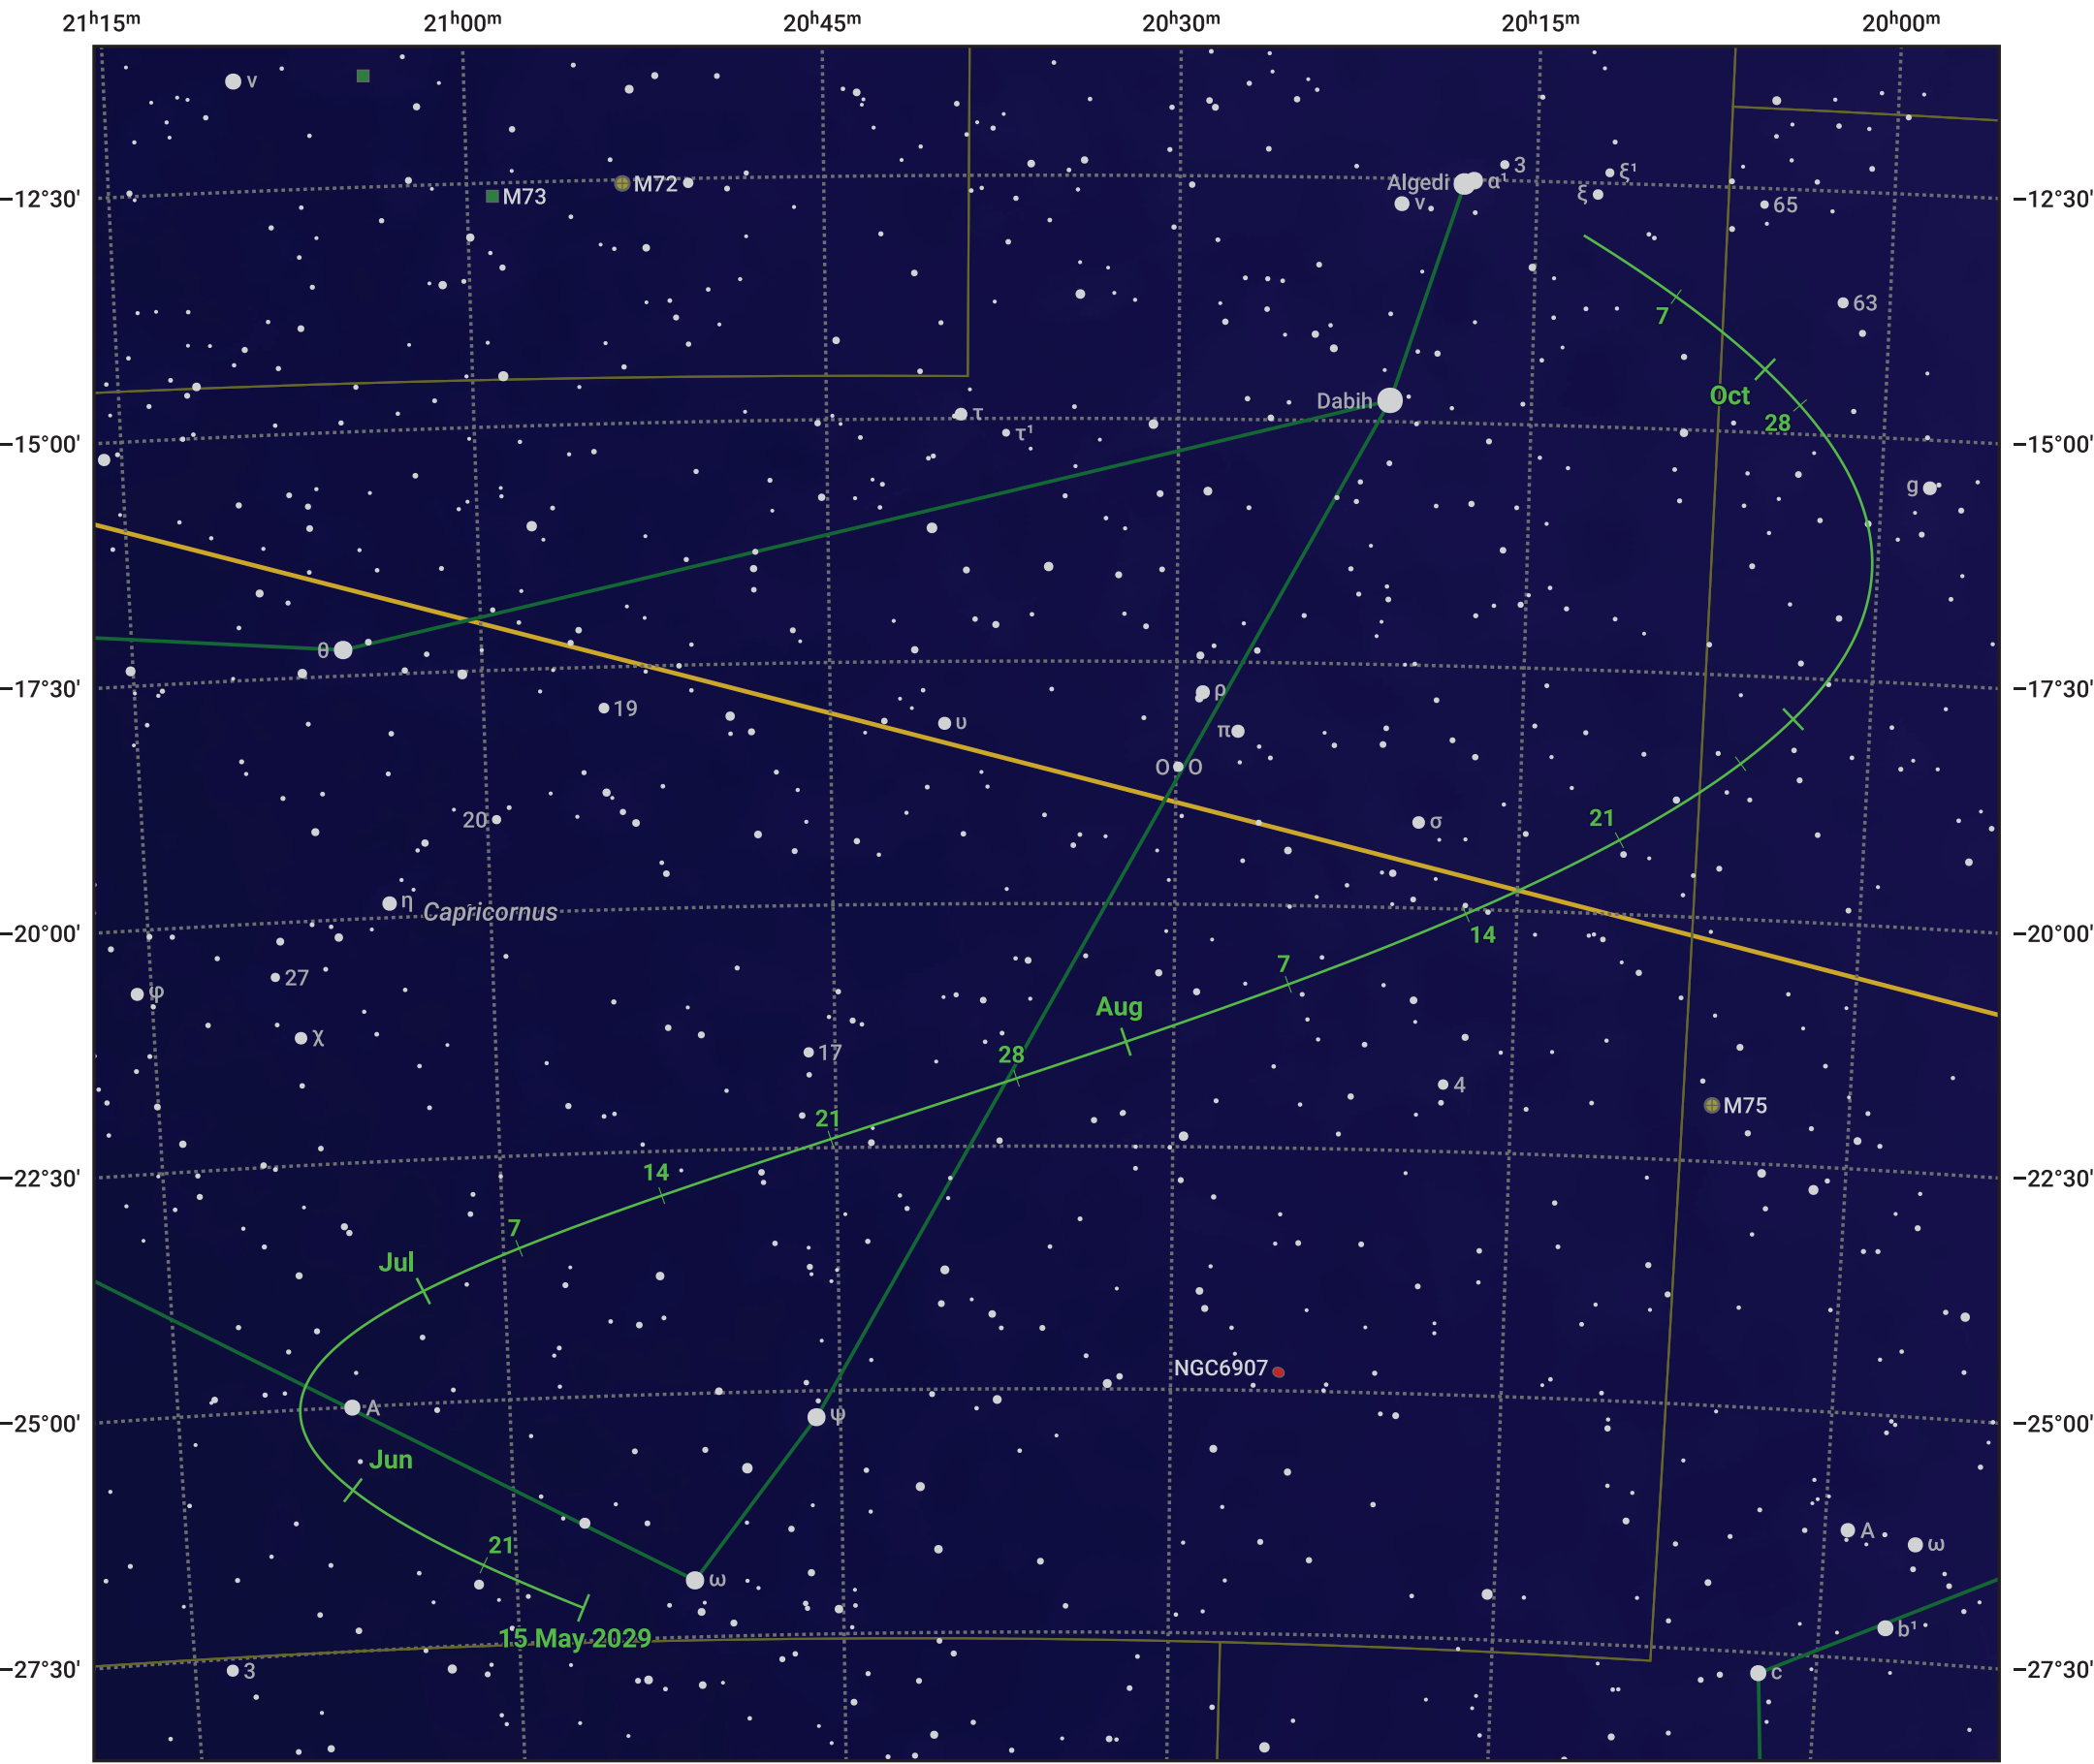

# The path of Asteroid 89 Julia around opposition on 29 Jul 2029

© Dominic Ford 2011–2024. Date markers placed at midnight UTC. Downloaded from <https://in-the-sky.org>

Magnitude scale: ● 9.0 ● 8.0 ● 7.0 ● 6.0 ● 5.0 ● 4.0 ● 3.0

— Ecliptic Plane

● Galaxy    ■ Bright nebula    ● Open cluster    ● Globular cluster

Date	Mag	Phase
2029 Jun 1	10.3	96%
2029 Jun 26	9.7	98%
2029 Jul 1	9.6	98%
2029 Jul 28	8.7	100%
2029 Aug 1	8.7	100%
2029 Sep 1	9.5	98%
2029 Sep 9	9.7	97%
2029 Oct 1	10.1	95%