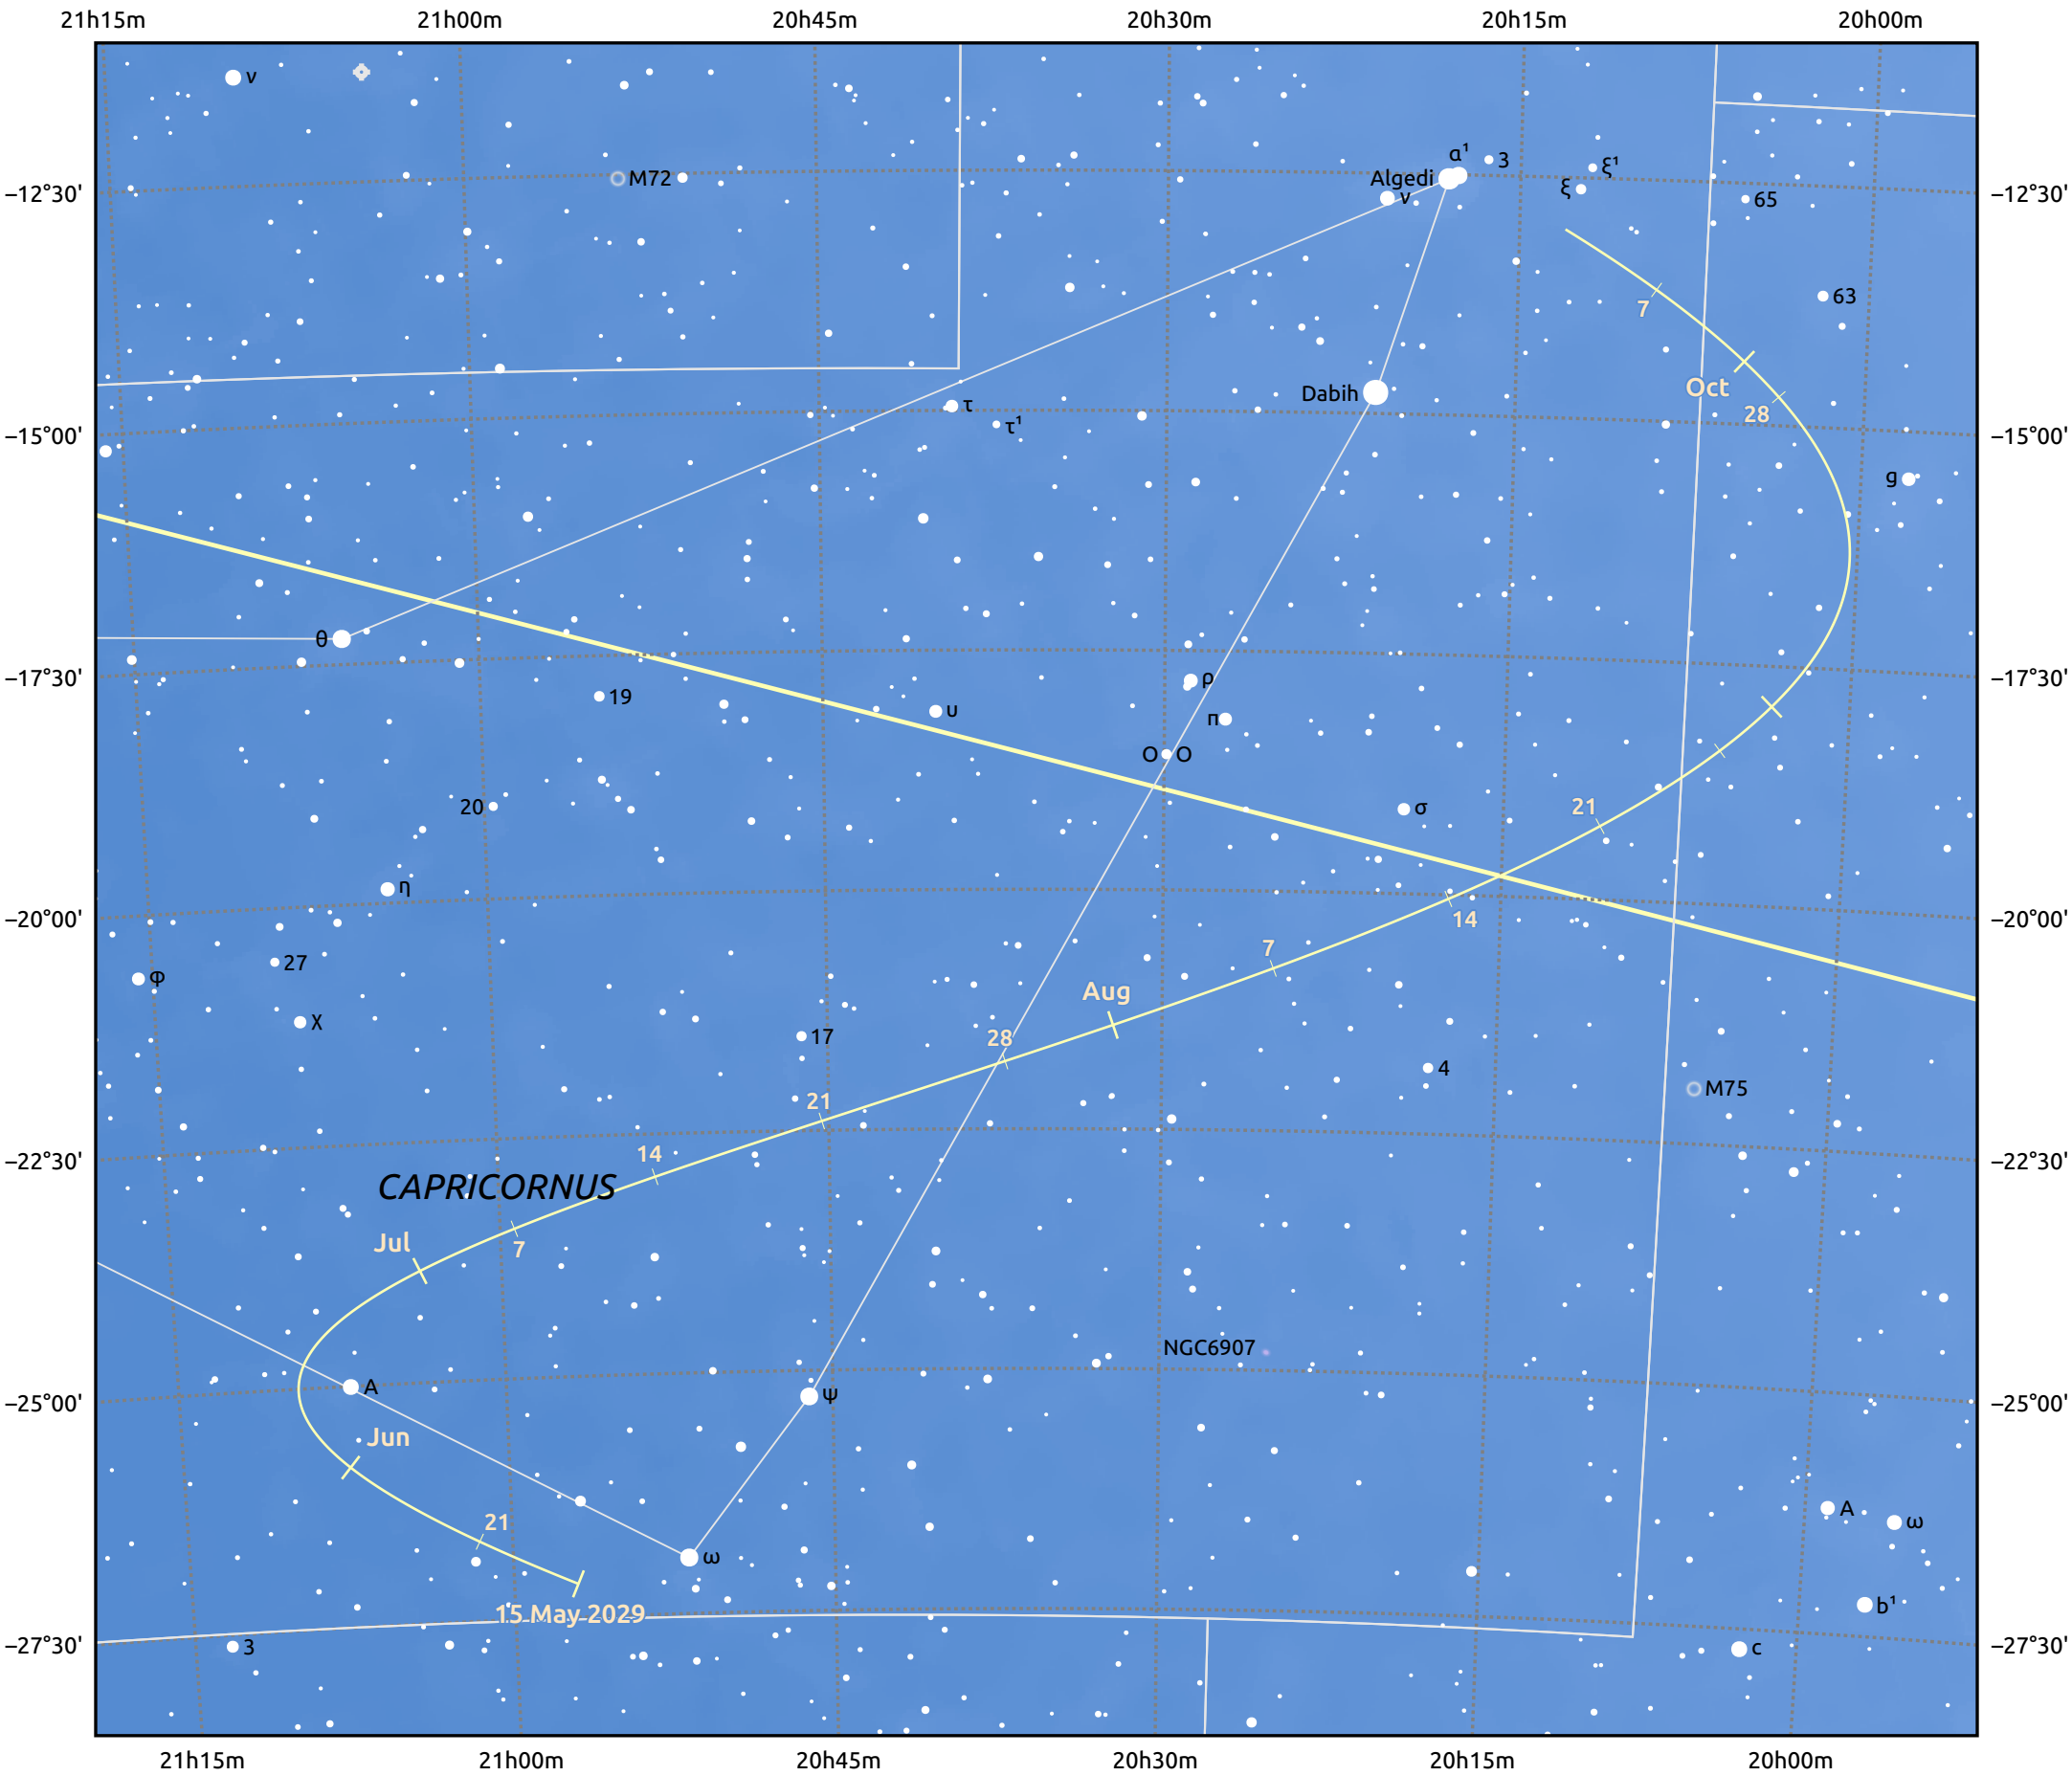

# The path of Asteroid 89 Julia around opposition on 29 Jul 2029

© Dominic Ford 2011–2025. Date markers placed at midnight UTC. Downloaded from <https://in-the-sky.org>

Magnitude scale: ● 9.0 ● 8.0 ● 7.0 ● 6.0 ● 5.0 ● 4.0 ● 3.0

— Ecliptic Plane

◆ Galaxy   
 ○ Bright nebula   
 ○ Open cluster   
 ○ Globular cluster   
 ◆ Planetary nebula

Date	Mag	Phase
2029 Jun 1	10.3	96%
2029 Jun 26	9.7	98%
2029 Jul 1	9.6	98%
2029 Jul 28	8.7	100%
2029 Aug 1	8.7	100%
2029 Sep 1	9.5	98%
2029 Sep 10	9.7	97%
2029 Oct 1	10.1	95%