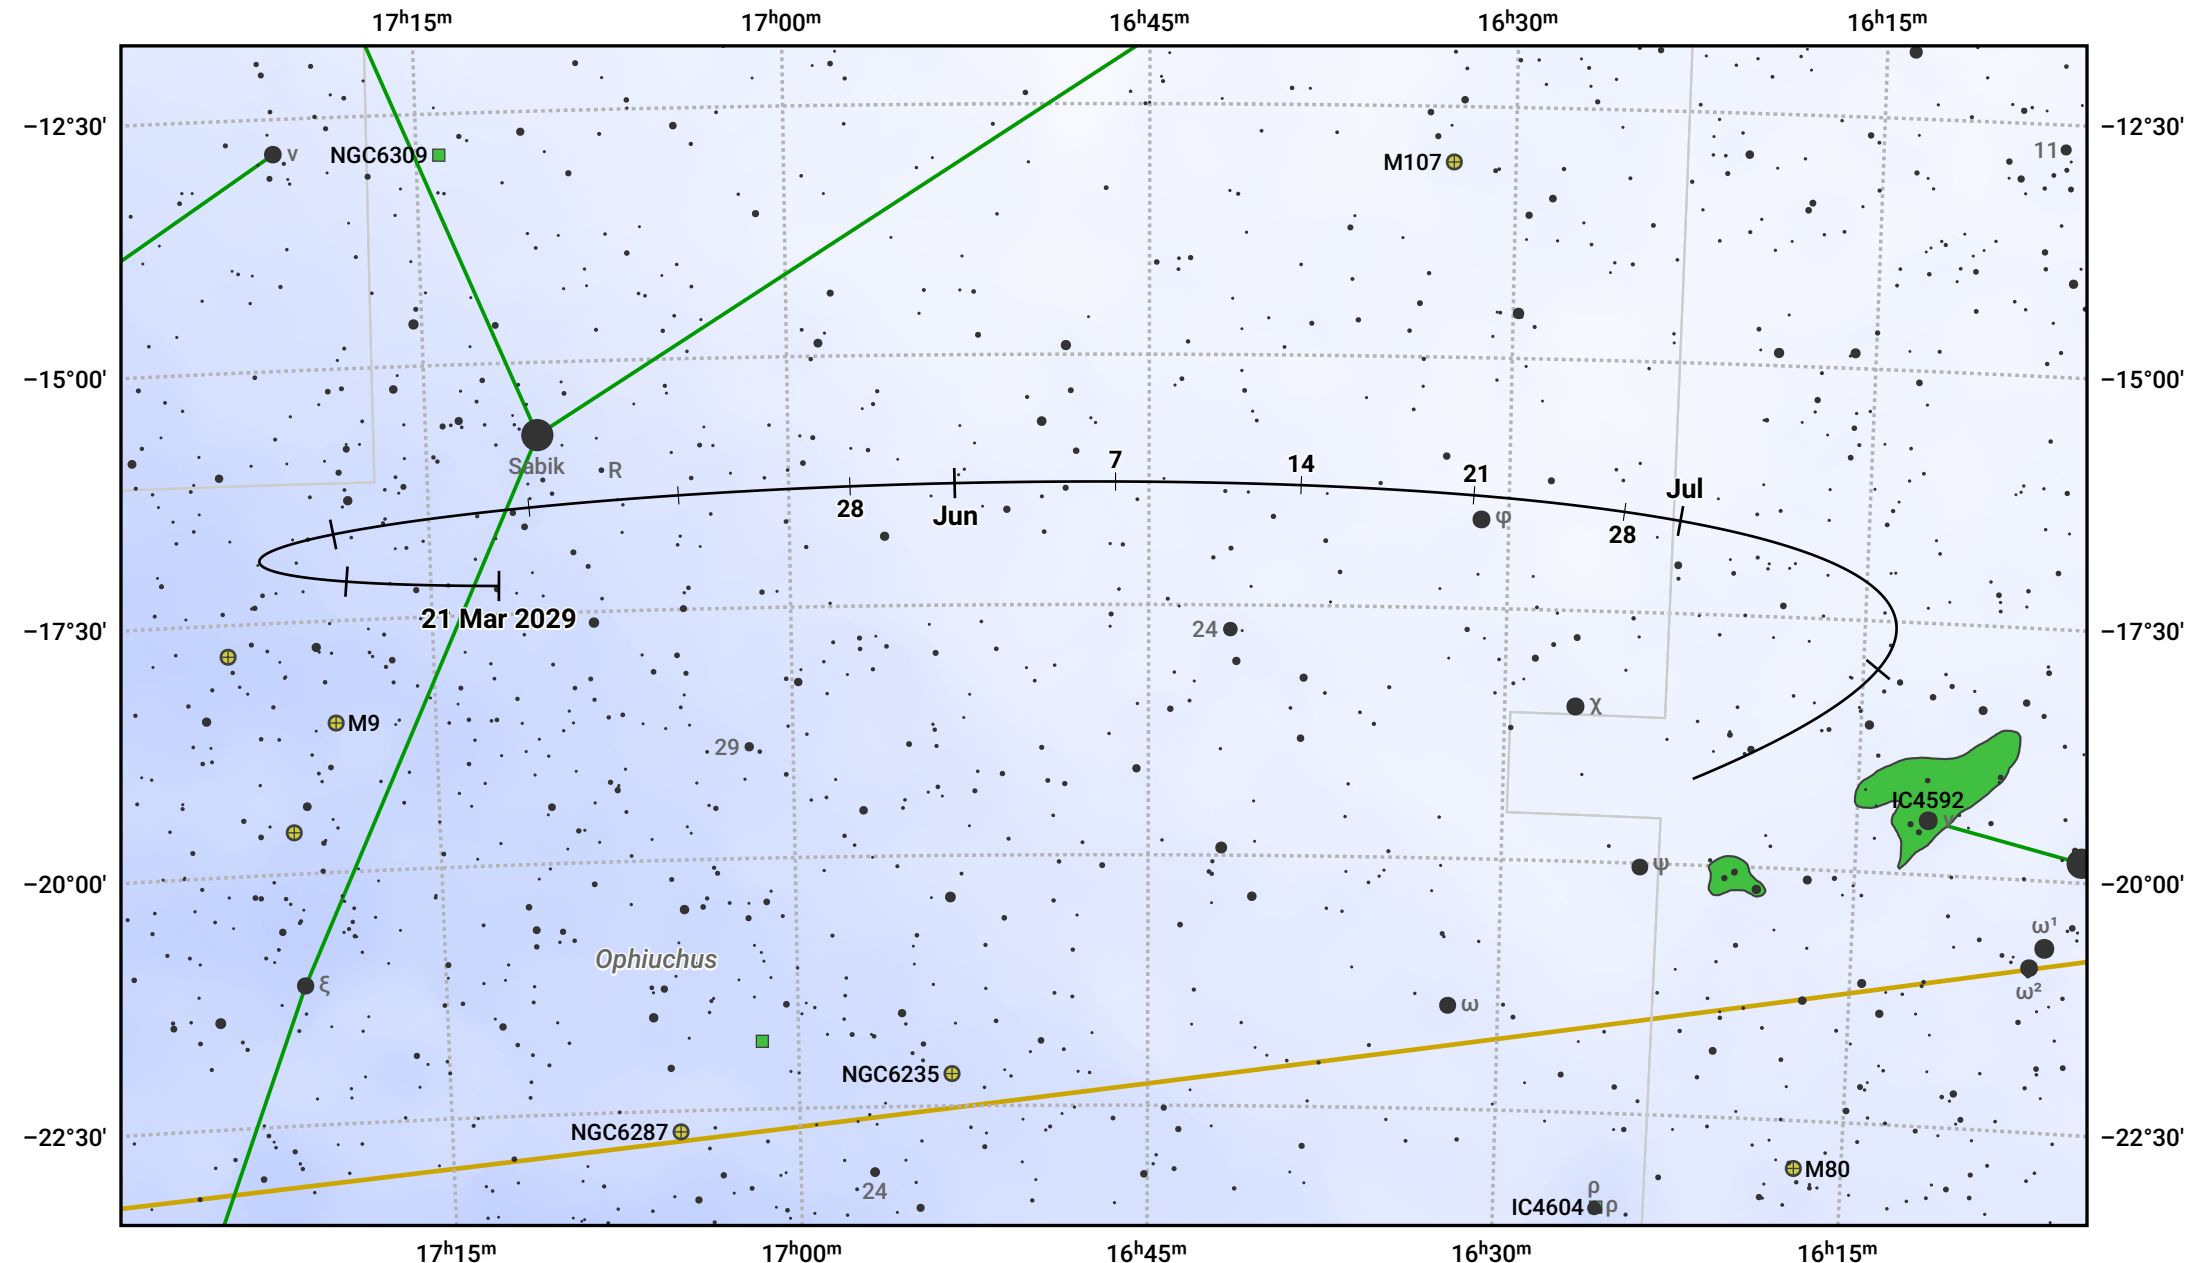

The path of Asteroid 8 Flora around opposition on 4 Jun 2029

© Dominic Ford 2011–2024. Date markers placed at midnight UTC. Downloaded from <https://in-the-sky.org>

Magnitude scale: 10.0 9.0 8.0 7.0 6.0 5.0 4.0 3.0 2.0

— Ecliptic Plane

Galaxy Bright nebula Open cluster Globular cluster

Date	Mag	Phase
2029 Apr 1	11.1	96%
2029 May 1	10.5	98%
2029 May 8	10.3	99%
2029 Jun 1	9.7	100%
2029 Jul 1	10.2	99%
2029 Aug 1	10.8	96%