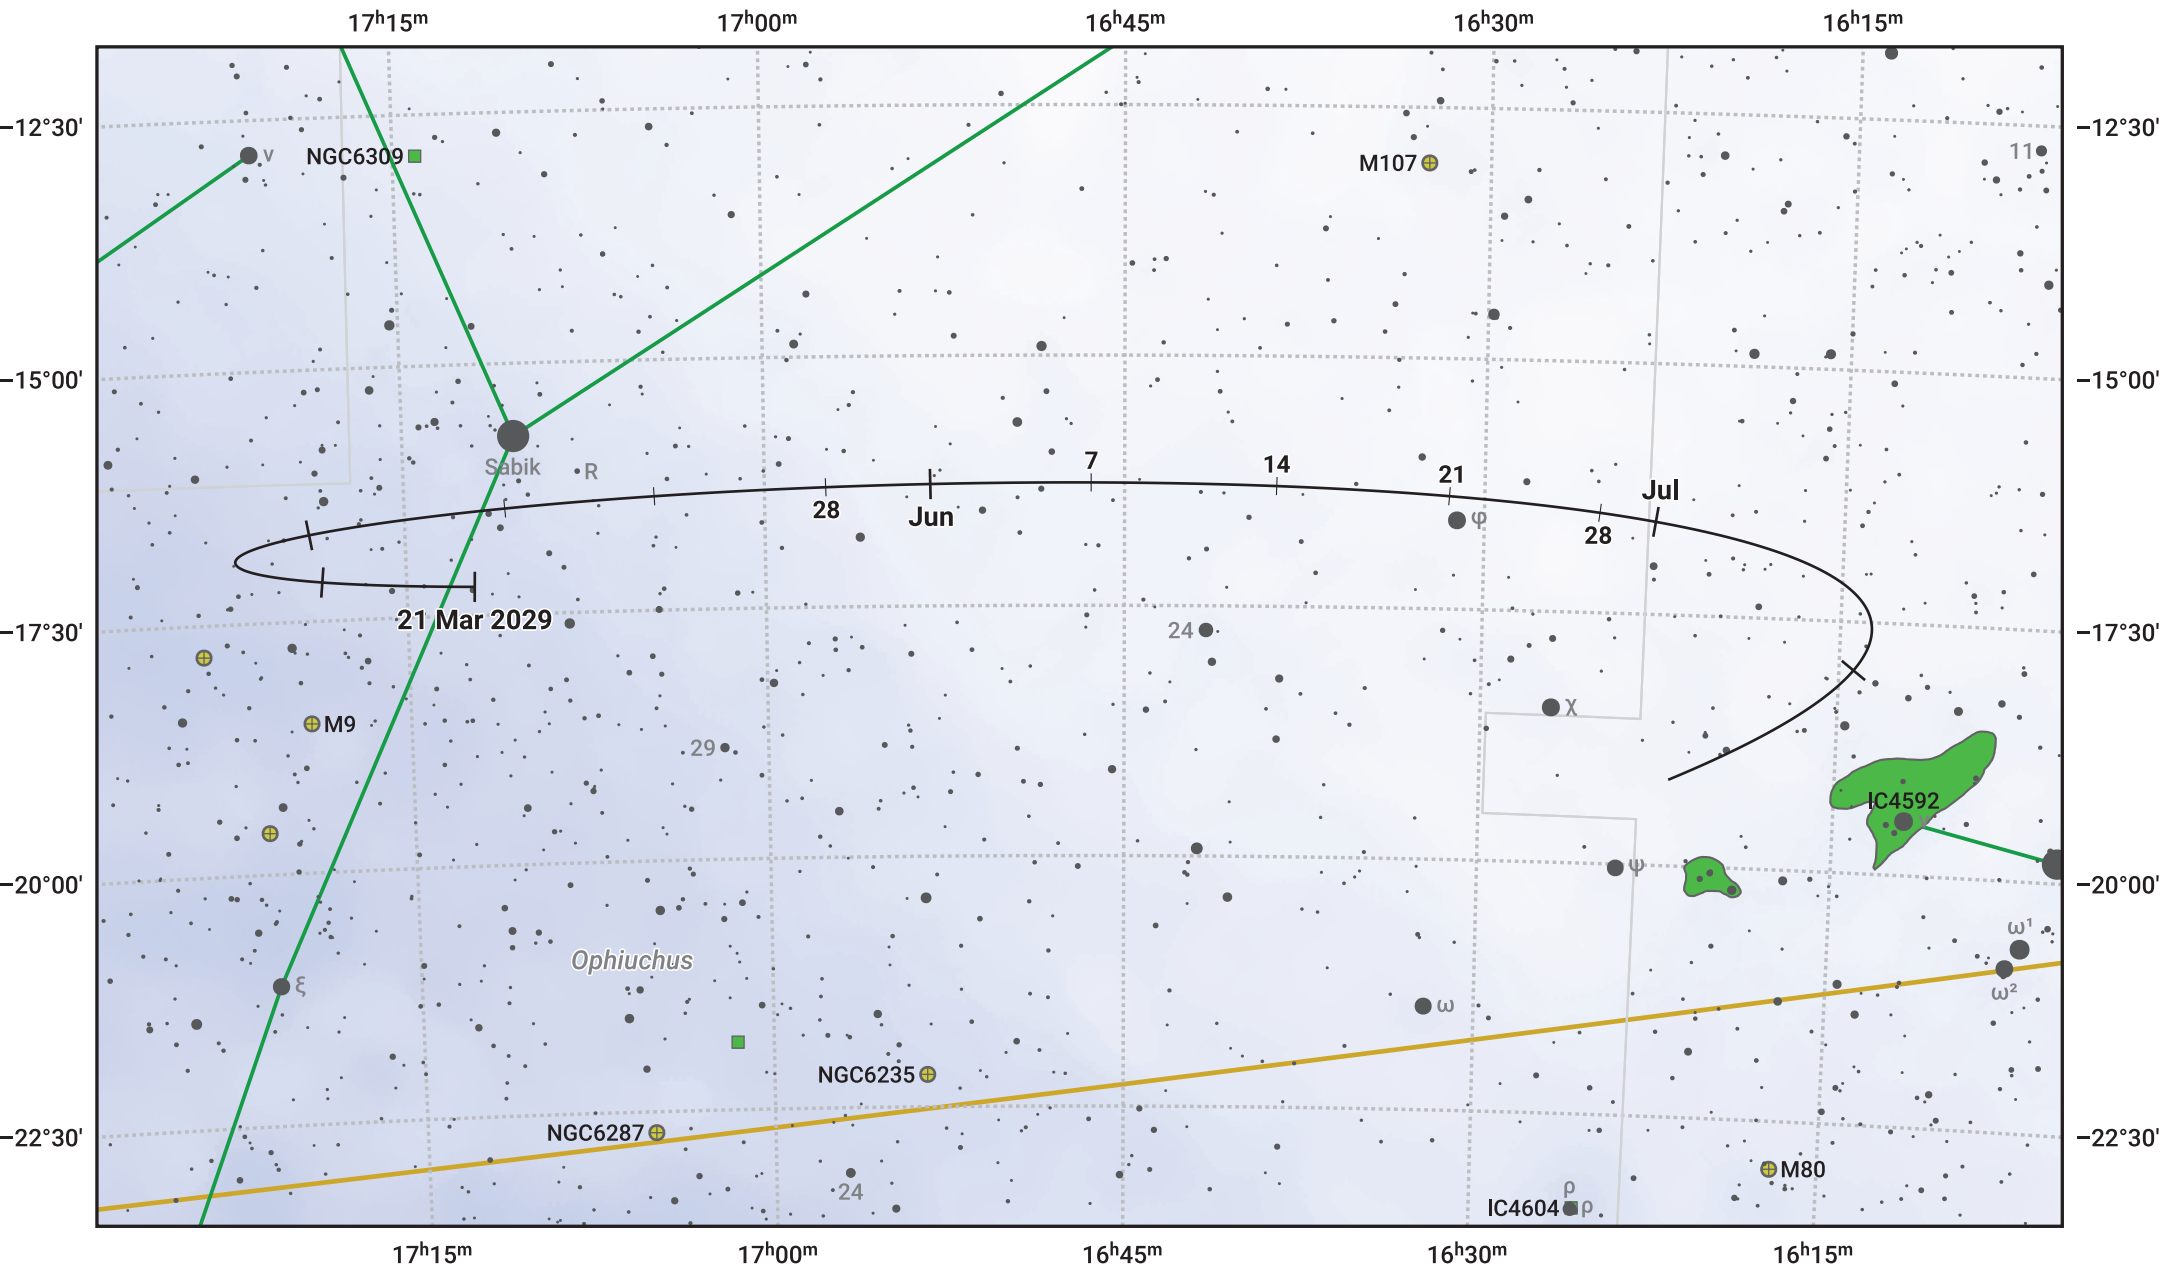

The path of Asteroid 8 Flora around opposition on 4 Jun 2029

© Dominic Ford 2011–2024. Date markers placed at midnight UTC. Downloaded from <https://in-the-sky.org>

Magnitude scale: 10.0 9.0 8.0 7.0 6.0 5.0 4.0 3.0 2.0

— Ecliptic Plane

Galaxy Bright nebula Open cluster Globular cluster

Date	Mag	Phase
2029 Apr 1	11.1	96%
2029 May 1	10.5	98%
2029 May 8	10.3	99%
2029 Jun 1	9.7	100%
2029 Jul 1	10.2	99%
2029 Aug 1	10.8	96%