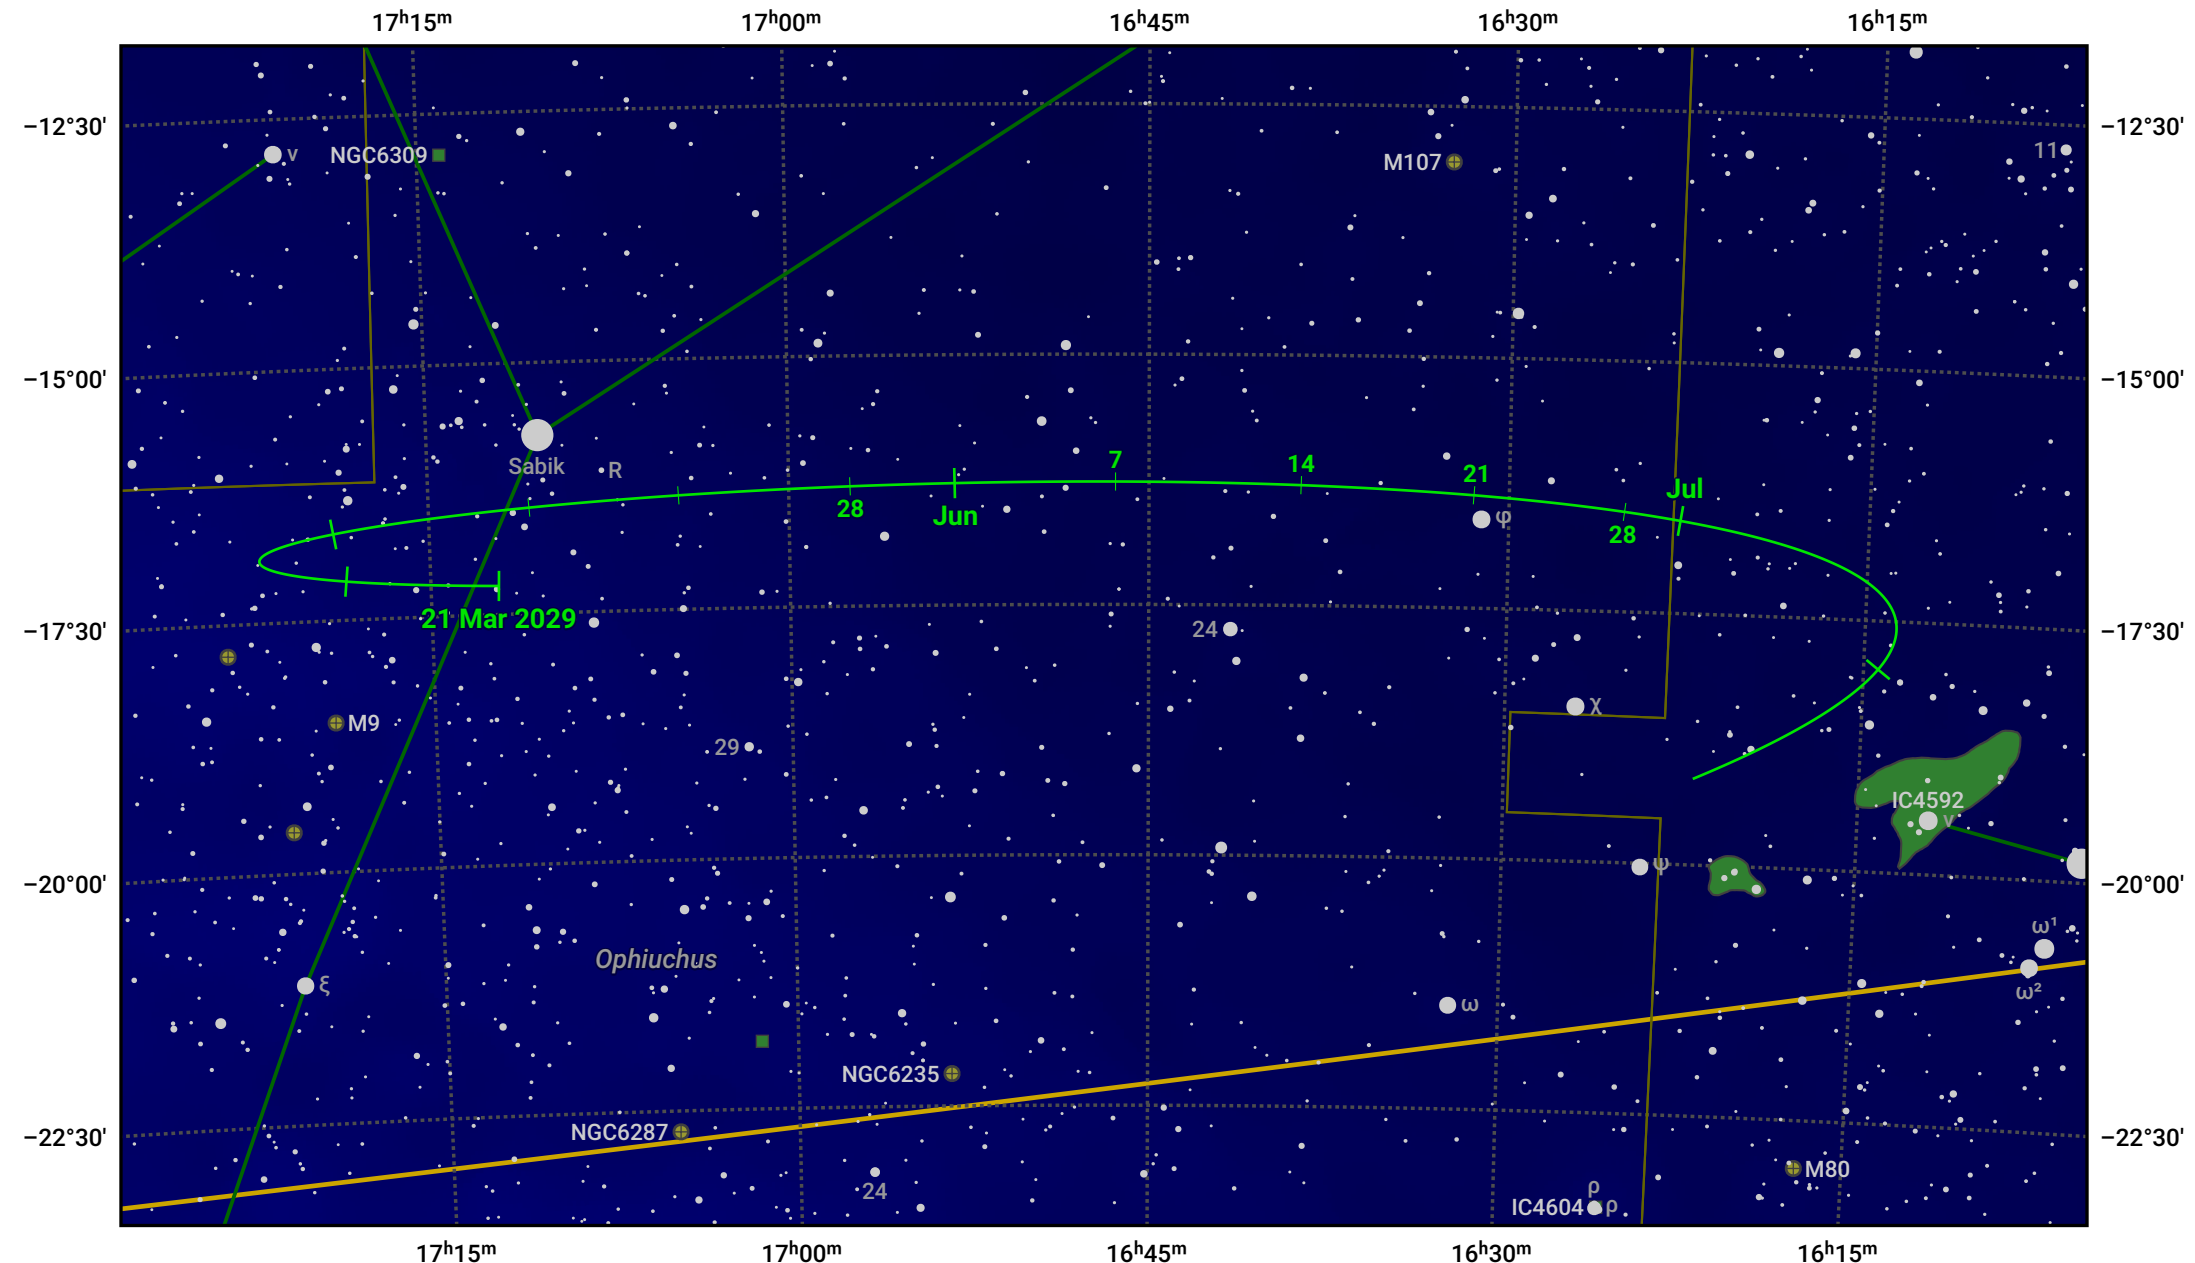

The path of Asteroid 8 Flora around opposition on 4 Jun 2029

© Dominic Ford 2011–2024. Date markers placed at midnight UTC. Downloaded from <https://in-the-sky.org>

Magnitude scale: 10.0 9.0 8.0 7.0 6.0 5.0 4.0 3.0 2.0

— Ecliptic Plane

Galaxy Bright nebula Open cluster Globular cluster

Date	Mag	Phase
2029 Apr 1	11.1	96%
2029 May 1	10.5	98%
2029 May 8	10.3	99%
2029 Jun 1	9.7	100%
2029 Jul 1	10.2	99%
2029 Aug 1	10.8	96%