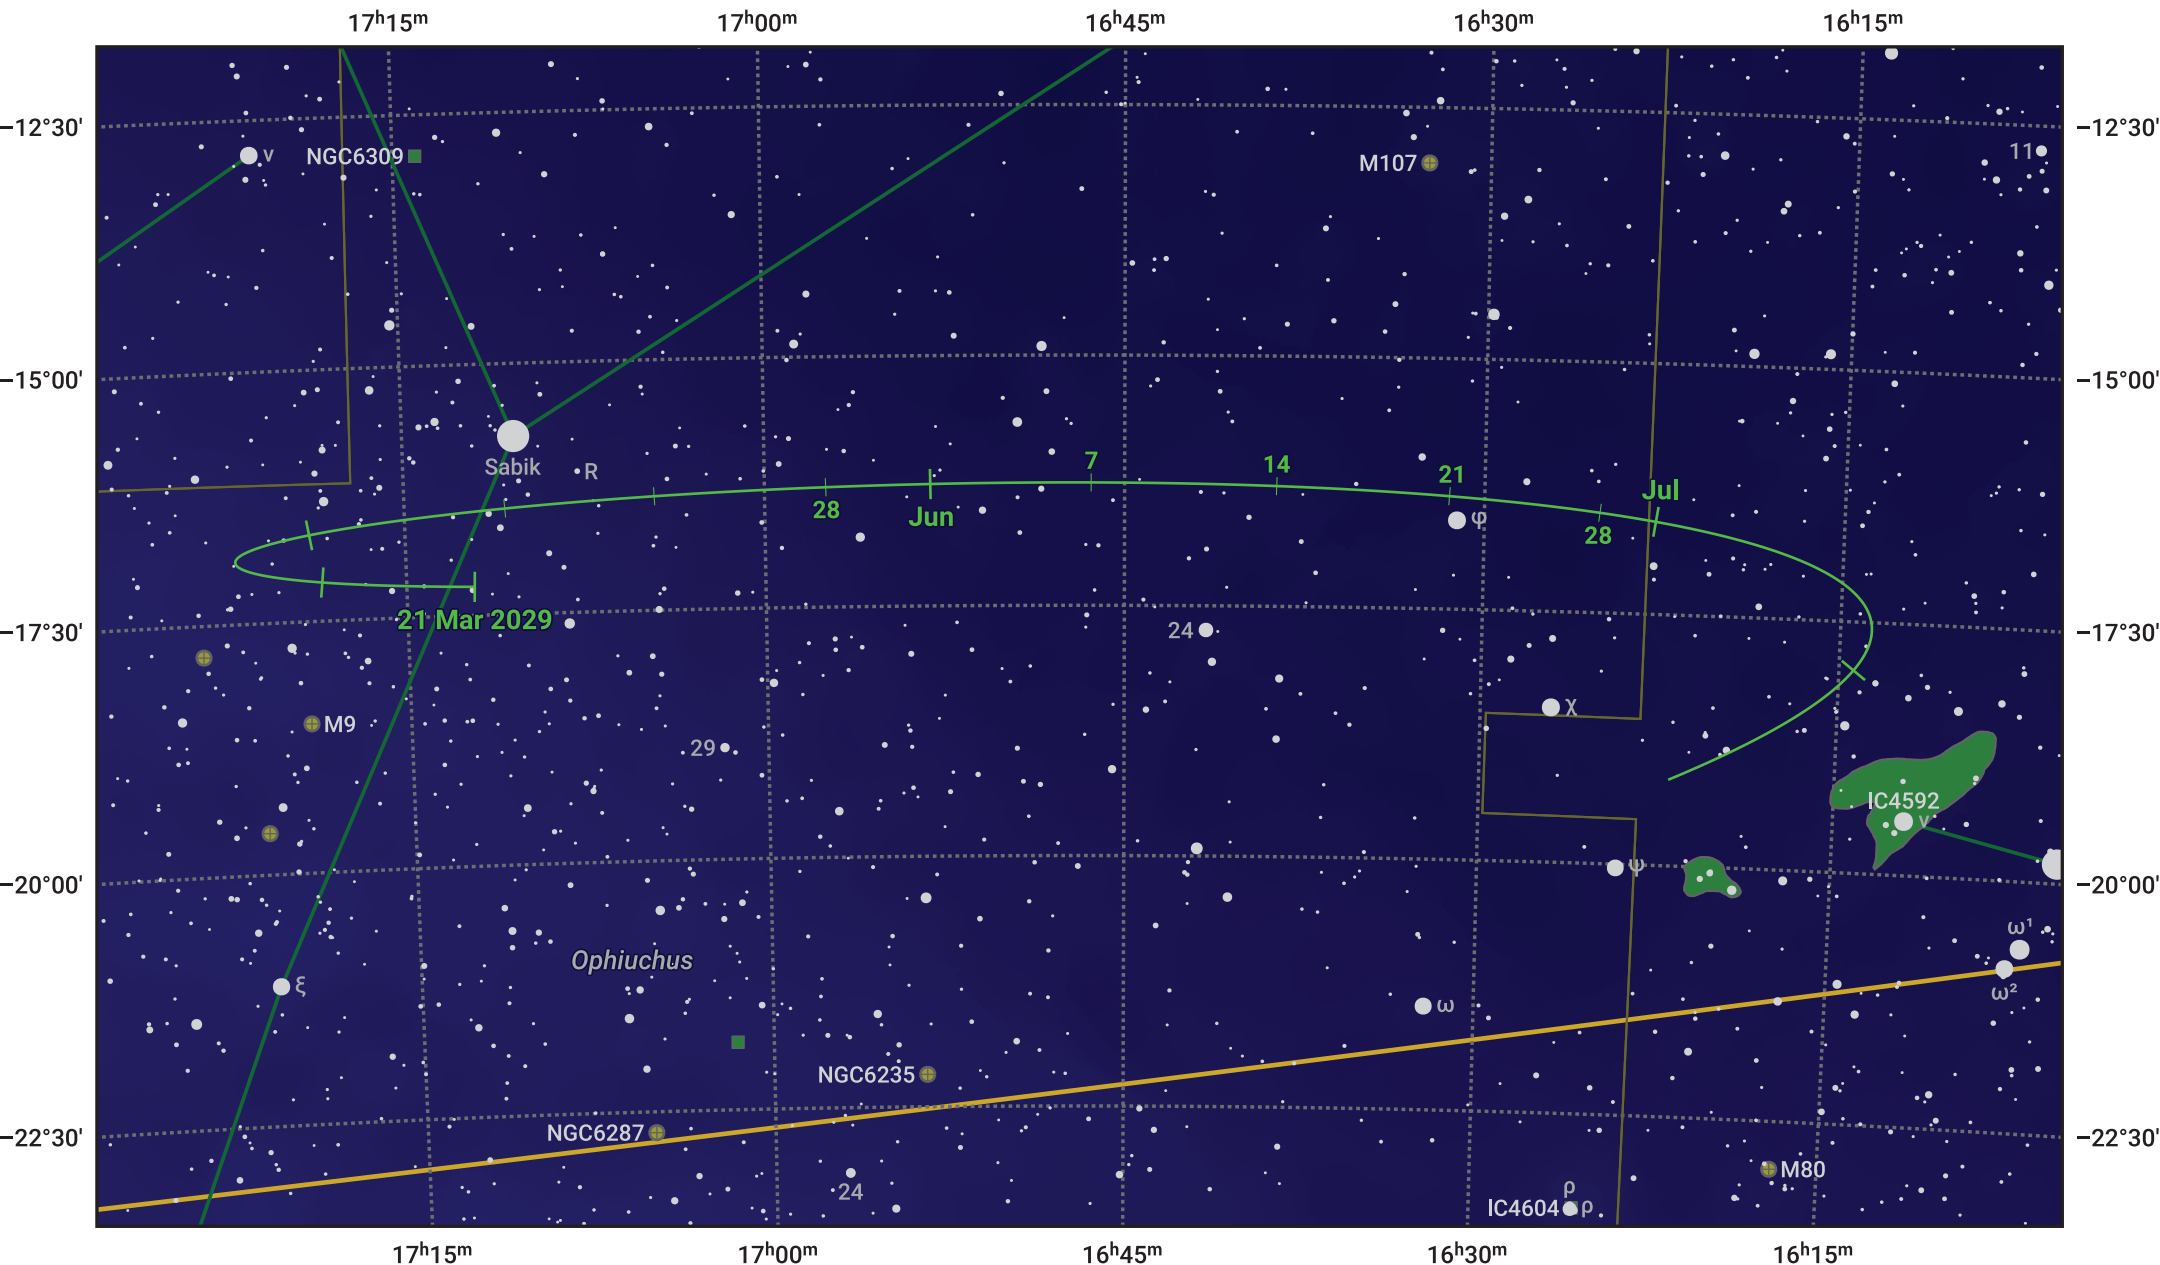

The path of Asteroid 8 Flora around opposition on 4 Jun 2029

© Dominic Ford 2011–2024. Date markers placed at midnight UTC. Downloaded from <https://in-the-sky.org>

Magnitude scale: 10.0 9.0 8.0 7.0 6.0 5.0 4.0 3.0 2.0

— Ecliptic Plane

- Galaxy
- Bright nebula
- Open cluster
- Globular cluster

Date	Mag	Phase
2029 Apr 1	11.1	96%
2029 May 1	10.5	98%
2029 May 8	10.3	99%
2029 Jun 1	9.7	100%
2029 Jul 1	10.2	99%
2029 Aug 1	10.8	96%