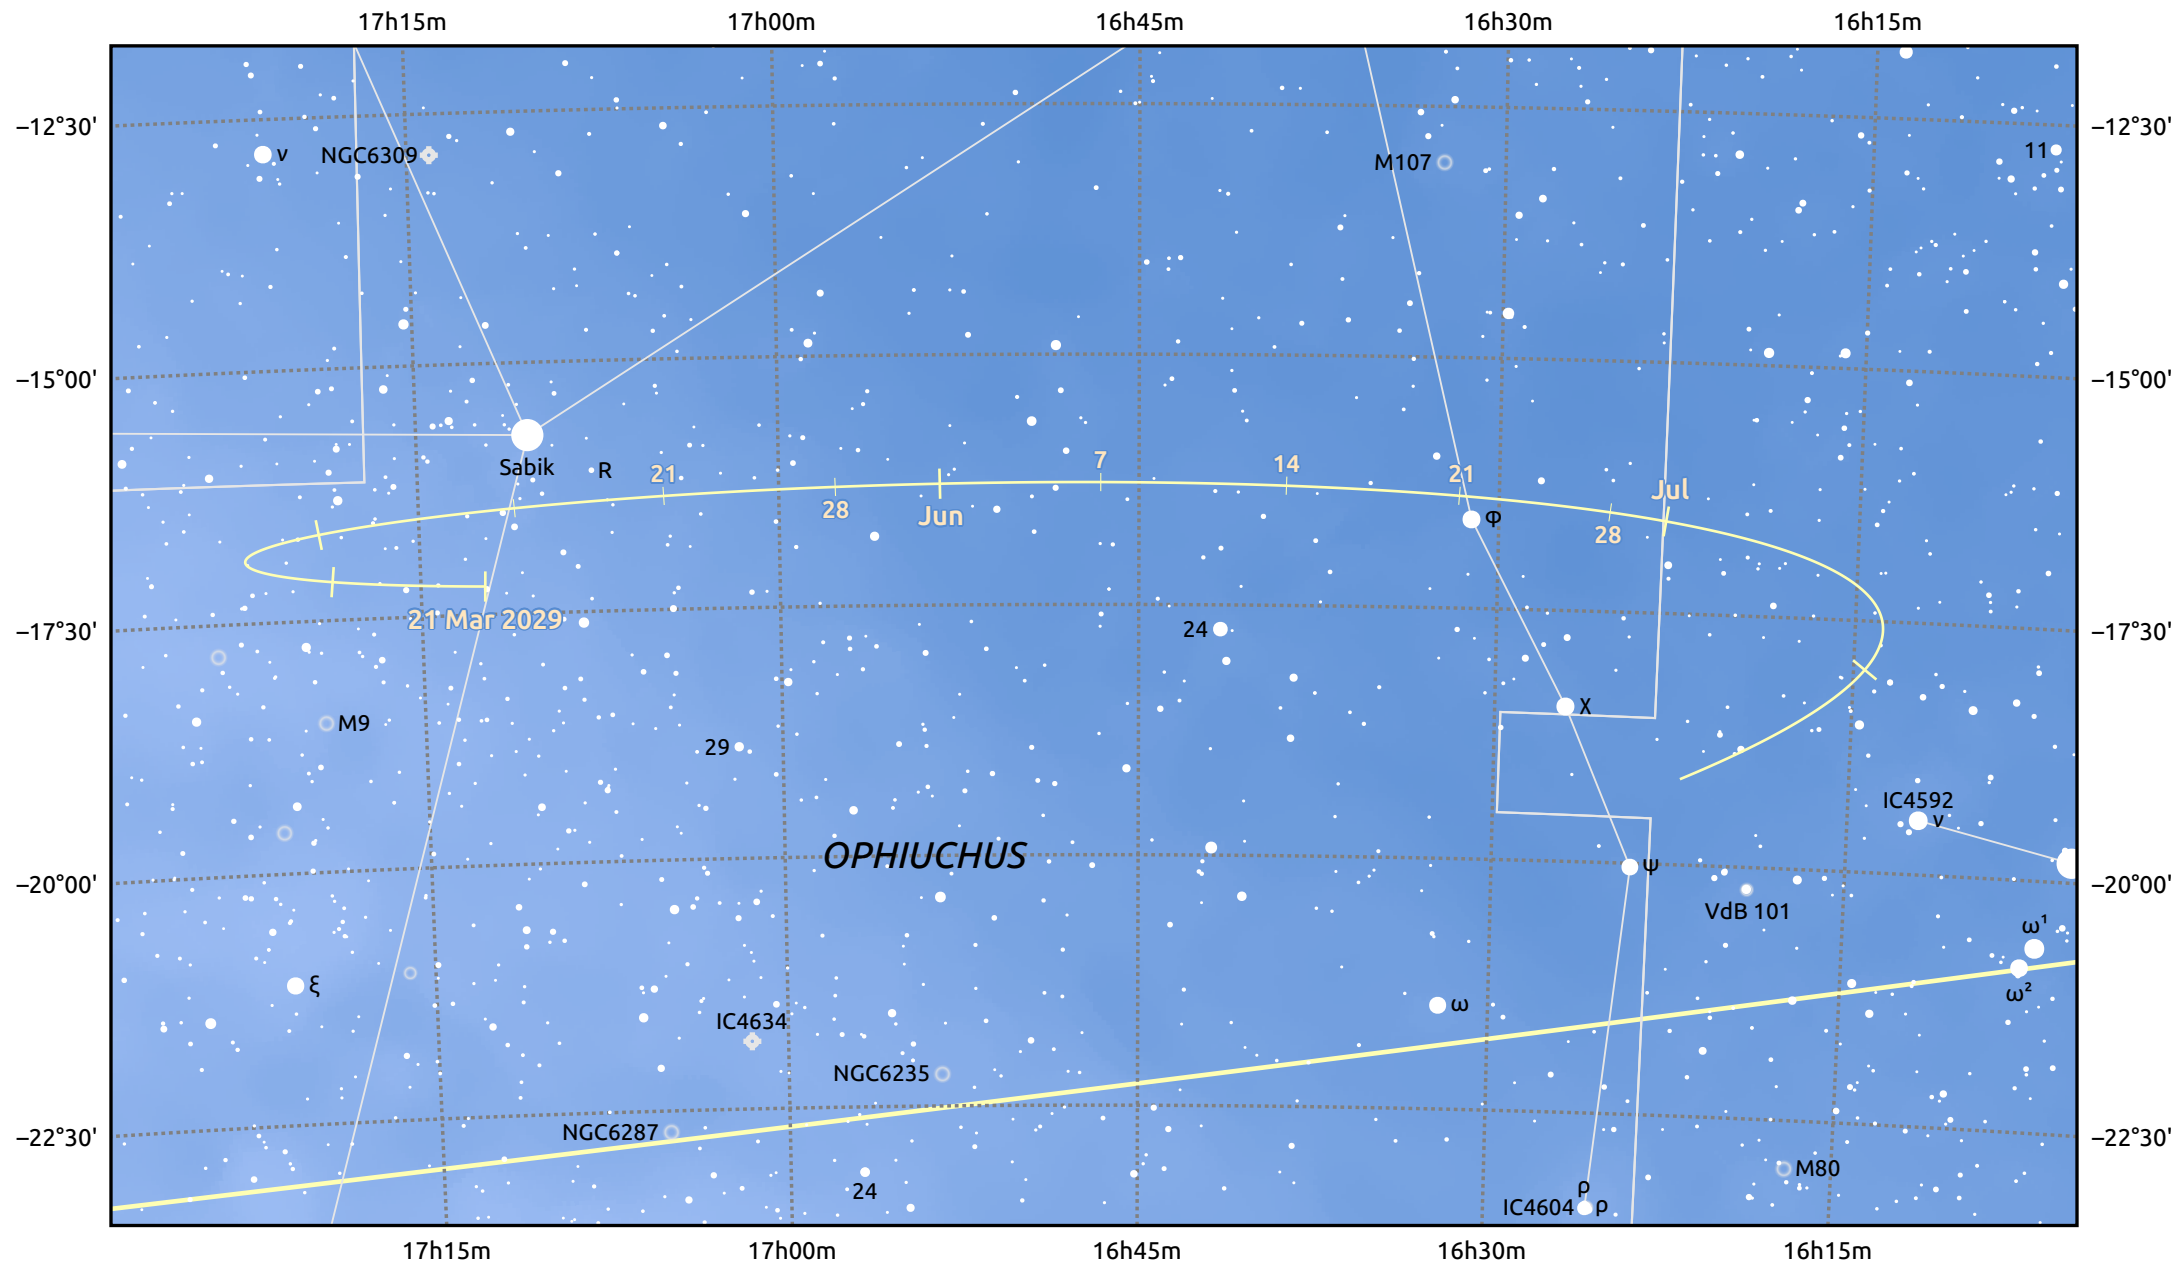

The path of Asteroid 8 Flora around opposition on 4 Jun 2029

© Dominic Ford 2011–2025. Date markers placed at midnight UTC. Downloaded from <https://in-the-sky.org>

Magnitude scale: \bullet 10.0 \bullet 9.0 \bullet 8.0 \bullet 7.0 \bullet 6.0 \bullet 5.0 \bullet 4.0 \bullet 3.0 \bullet 2.0

— Ecliptic Plane

Galaxy Bright nebula Open cluster Globular cluster Planetary nebula

Date	Mag	Phase
2029 Apr 1	11.2	96%
2029 May 1	10.5	98%
2029 May 8	10.3	99%
2029 Jun 1	9.7	100%
2029 Jul 1	10.2	99%
2029 Aug 1	10.8	96%