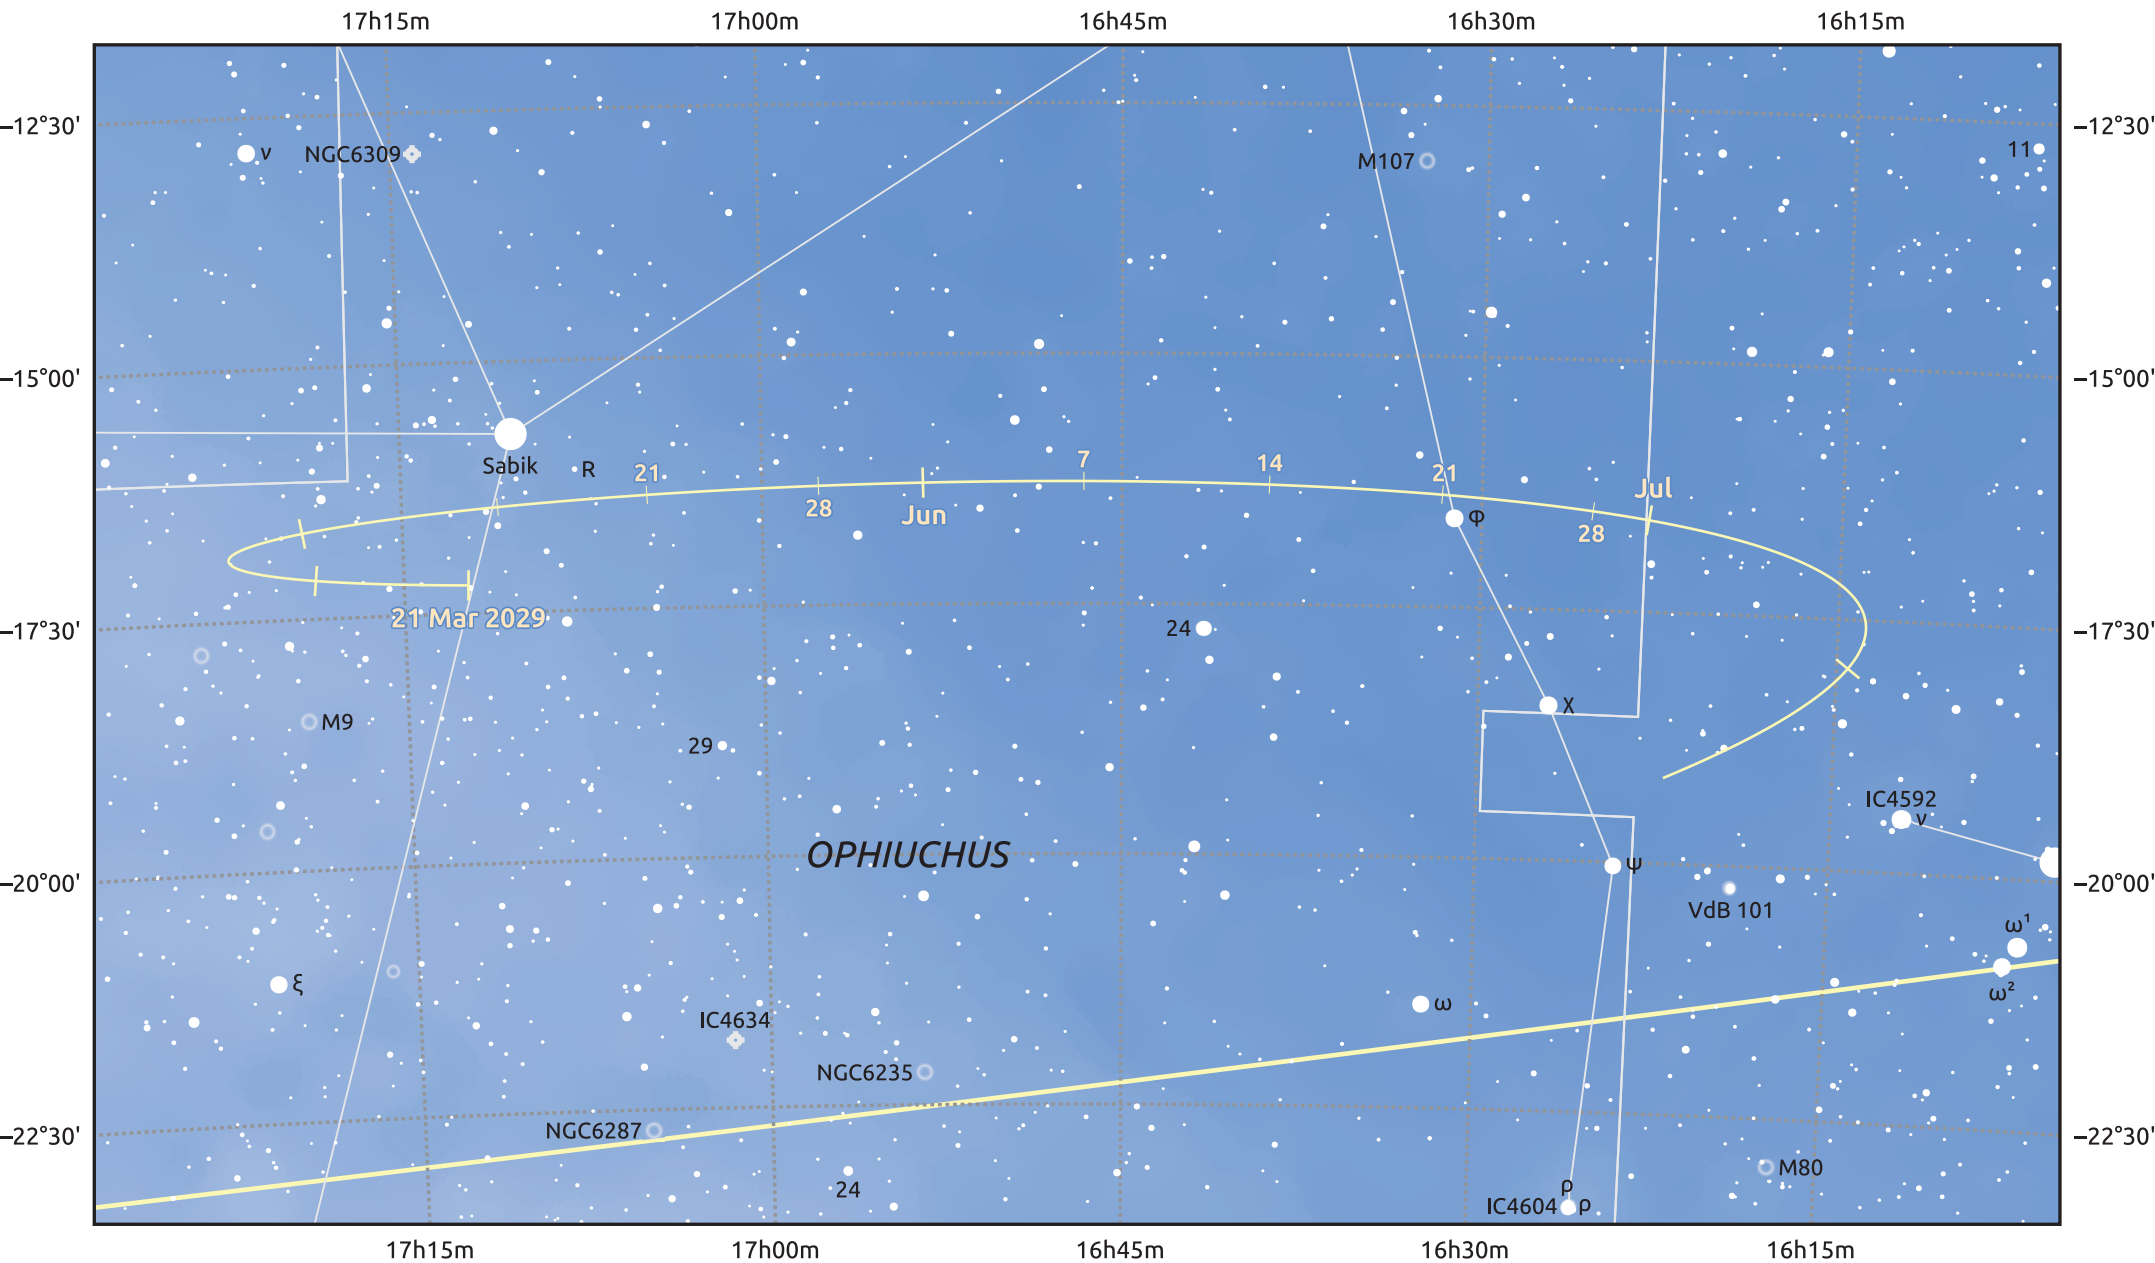

The path of Asteroid 8 Flora around opposition on 4 Jun 2029

© Dominic Ford 2011–2025. Date markers placed at midnight UTC. Downloaded from <https://in-the-sky.org>

Magnitude scale: 10.0 9.0 8.0 7.0 6.0 5.0 4.0 3.0 2.0

— Ecliptic Plane

Galaxy Bright nebula Open cluster Globular cluster Planetary nebula

Date	Mag	Phase
2029 Apr 1	11.2	96%
2029 May 1	10.5	98%
2029 May 8	10.3	99%
2029 Jun 1	9.7	100%
2029 Jul 1	10.2	99%
2029 Aug 1	10.8	96%