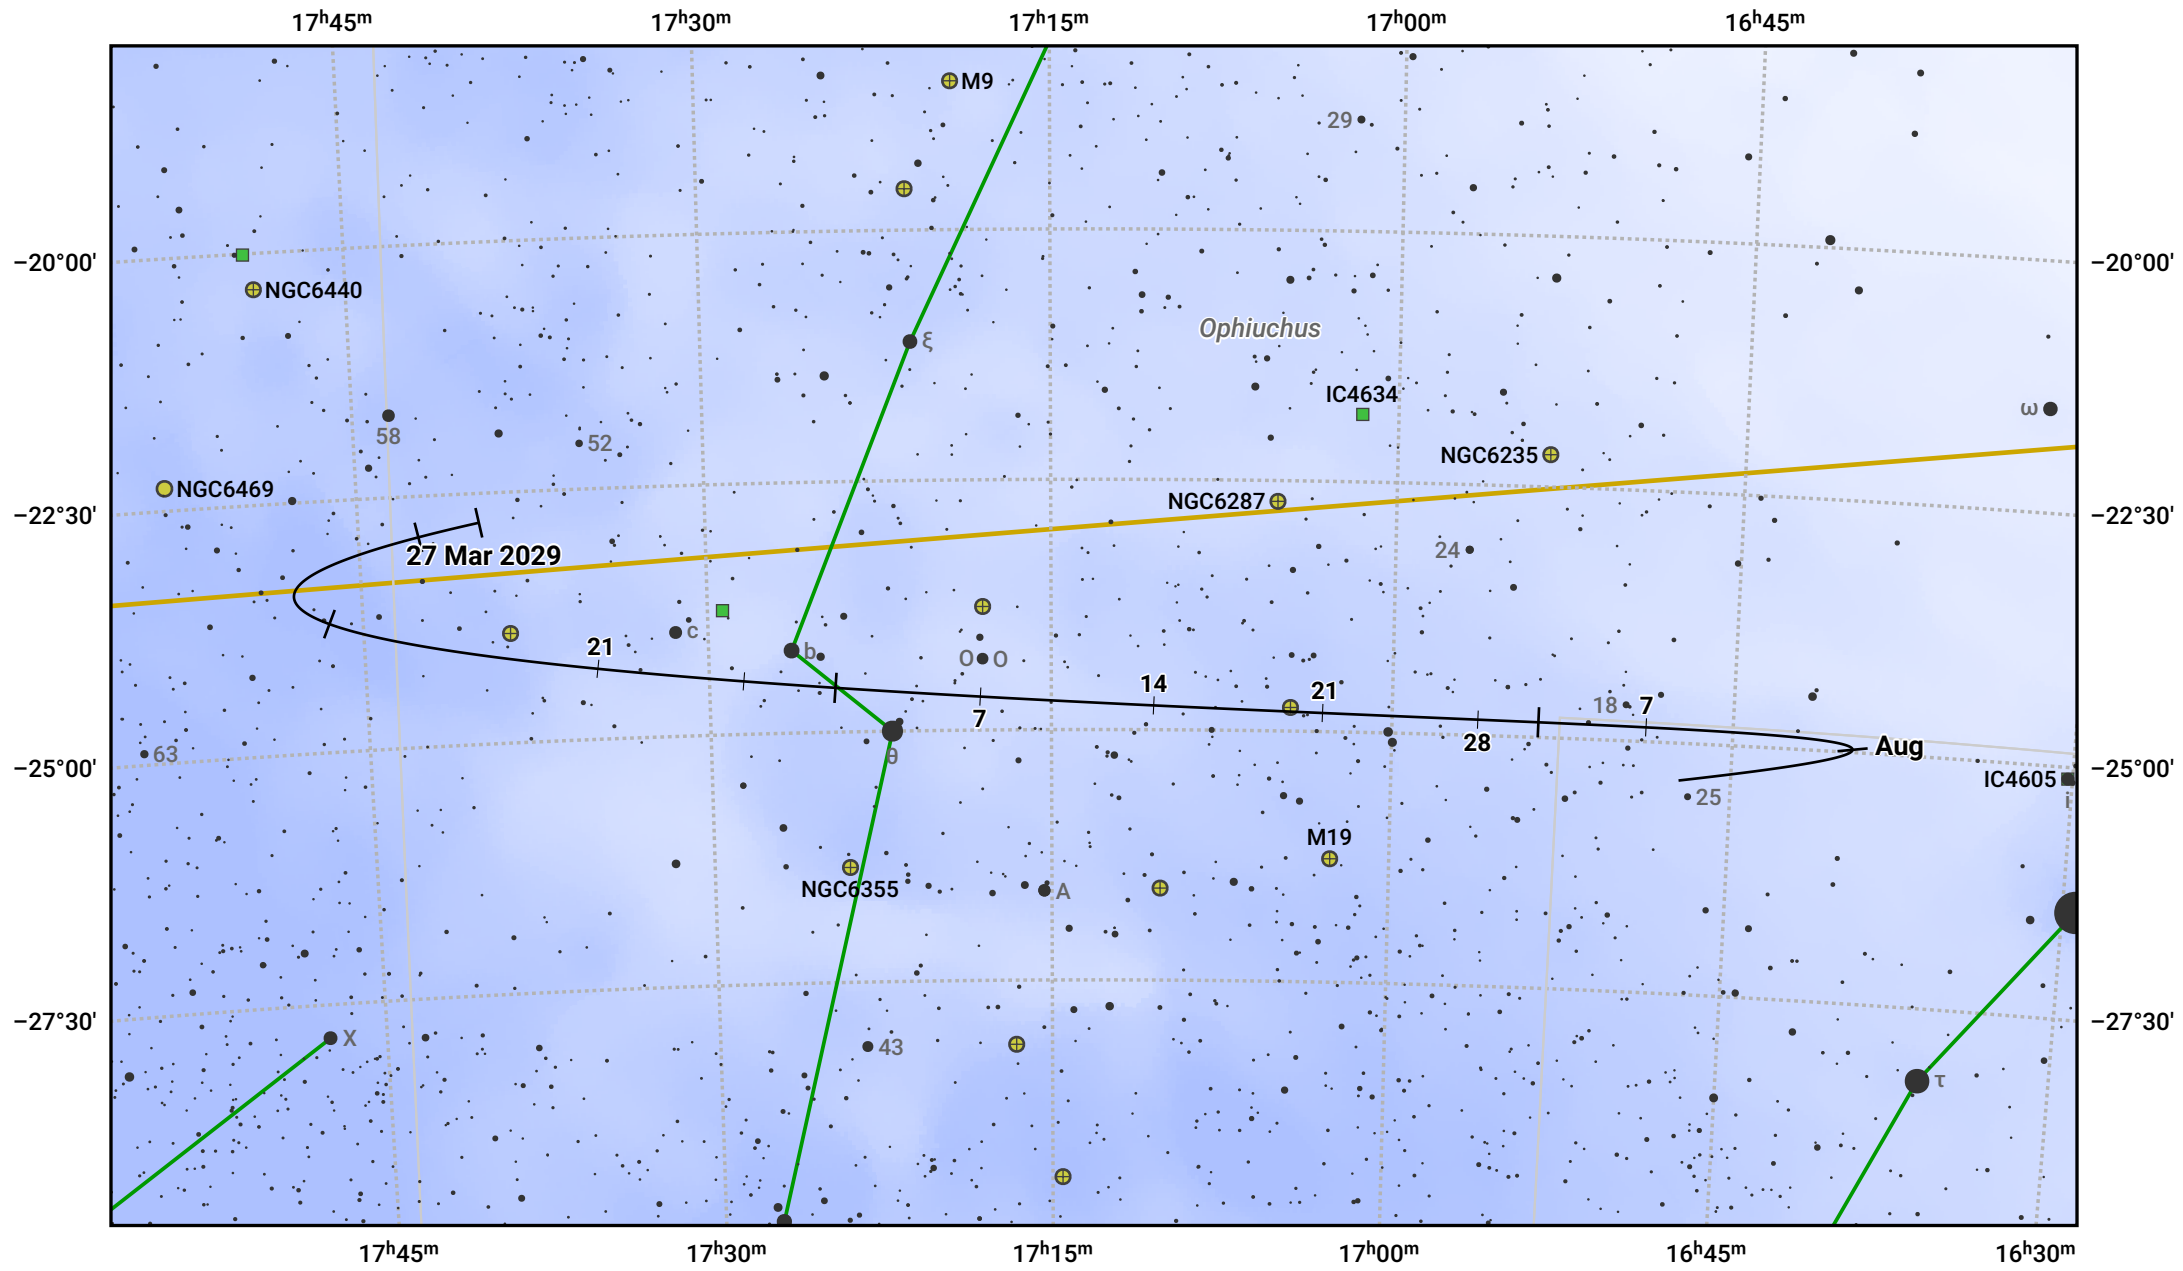

The path of Asteroid 9 Metis around opposition on 10 Jun 2029

© Dominic Ford 2011–2024. Date markers placed at midnight UTC. Downloaded from <https://in-the-sky.org>

Magnitude scale: 10.0 9.0 8.0 7.0 6.0 5.0 4.0 3.0 2.0 1.0

— Ecliptic Plane

Galaxy Bright nebula Open cluster Globular cluster

Date	Mag
2029 Apr 1	11.3
2029 May 1	10.7
2029 May 19	10.3
2029 Jun 1	10.0
2029 Jul 1	10.3
2029 Aug 1	10.9