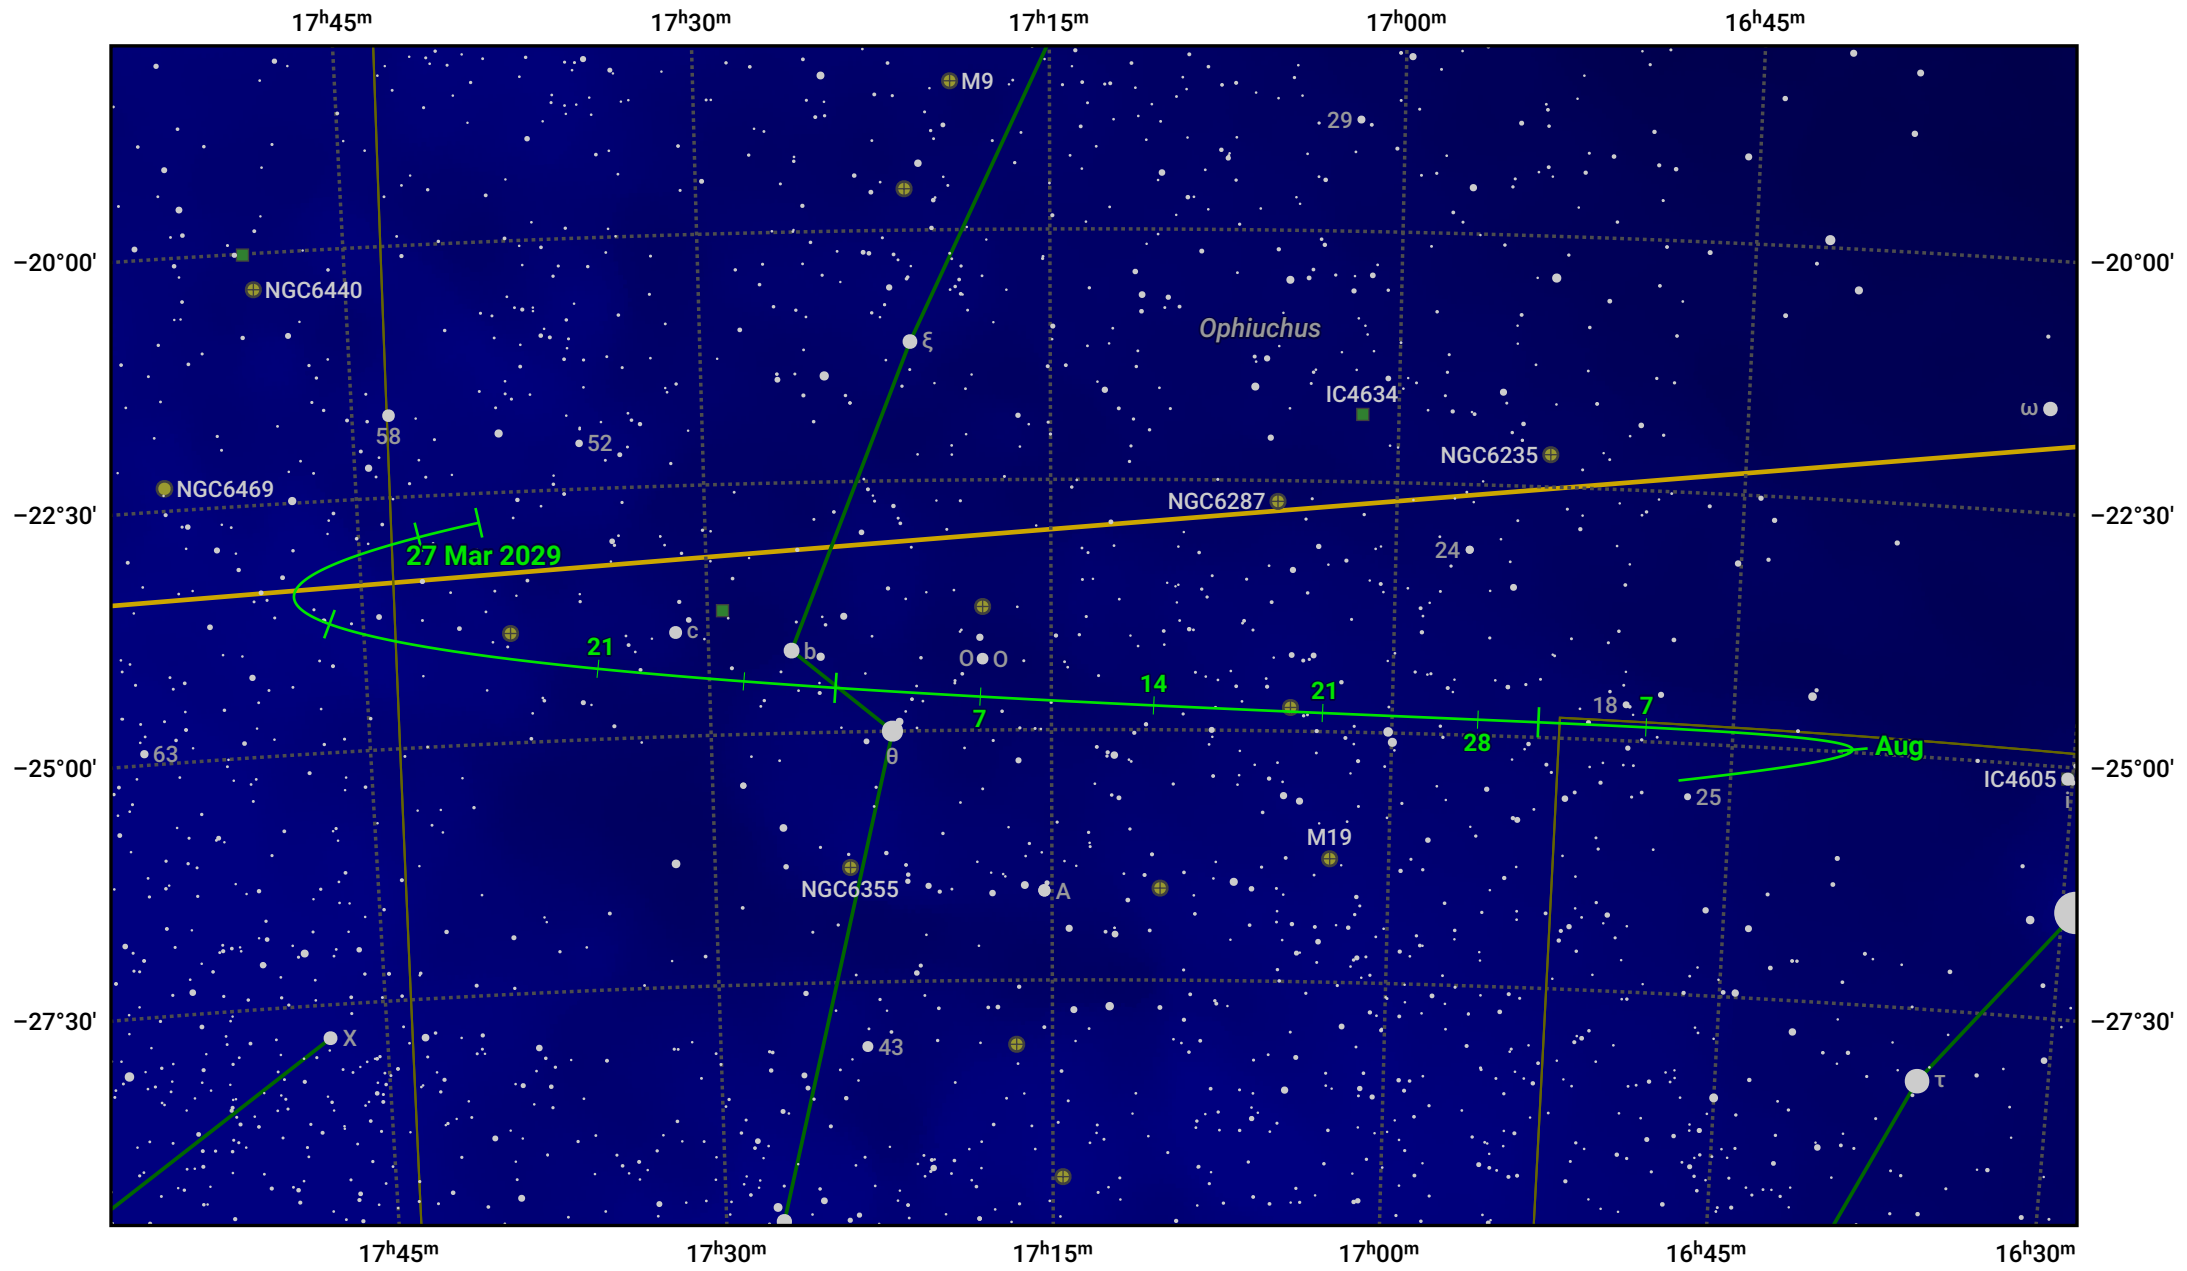

The path of Asteroid 9 Metis around opposition on 10 Jun 2029

© Dominic Ford 2011–2024. Date markers placed at midnight UTC. Downloaded from <https://in-the-sky.org>

Magnitude scale: 10.0 9.0 8.0 7.0 6.0 5.0 4.0 3.0 2.0 1.0

— Ecliptic Plane

Galaxy Bright nebula Open cluster Globular cluster

Date	Mag
2029 Apr 1	11.3
2029 May 1	10.7
2029 May 19	10.3
2029 Jun 1	10.0
2029 Jul 1	10.3
2029 Aug 1	10.9