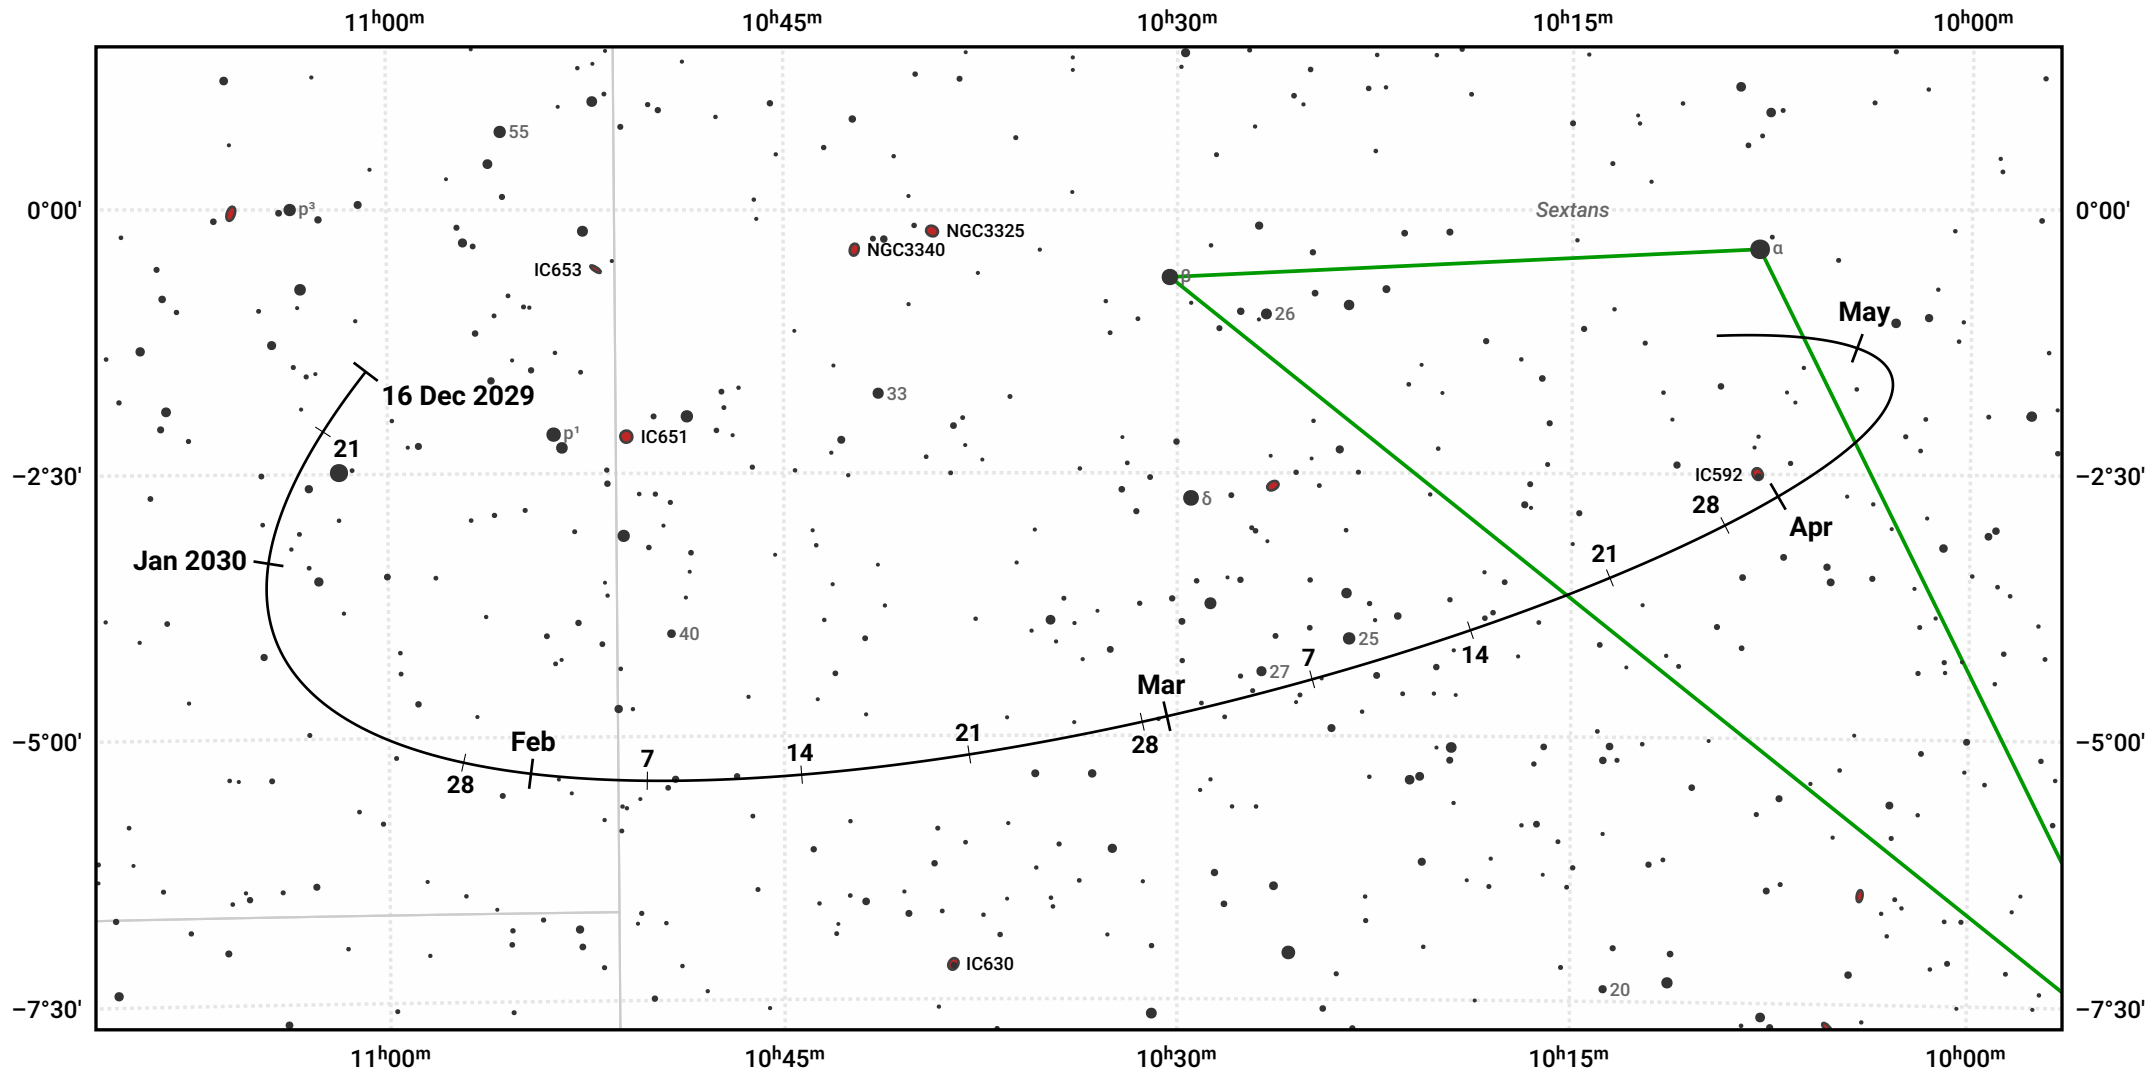

The path of Asteroid 15 Eunomia around opposition on 1 Mar 2030

© Dominic Ford 2011–2022. Date markers placed at midnight UTC. Downloaded from <https://in-the-sky.org>

Magnitude scale: -9.5 -9.0 -8.5 -8.0 -7.5 -7.0 -6.5 -6.0 -5.5 -5.0 -4.5 -4.0

— Ecliptic Plane

Galaxy Bright nebula Open cluster Globular cluster