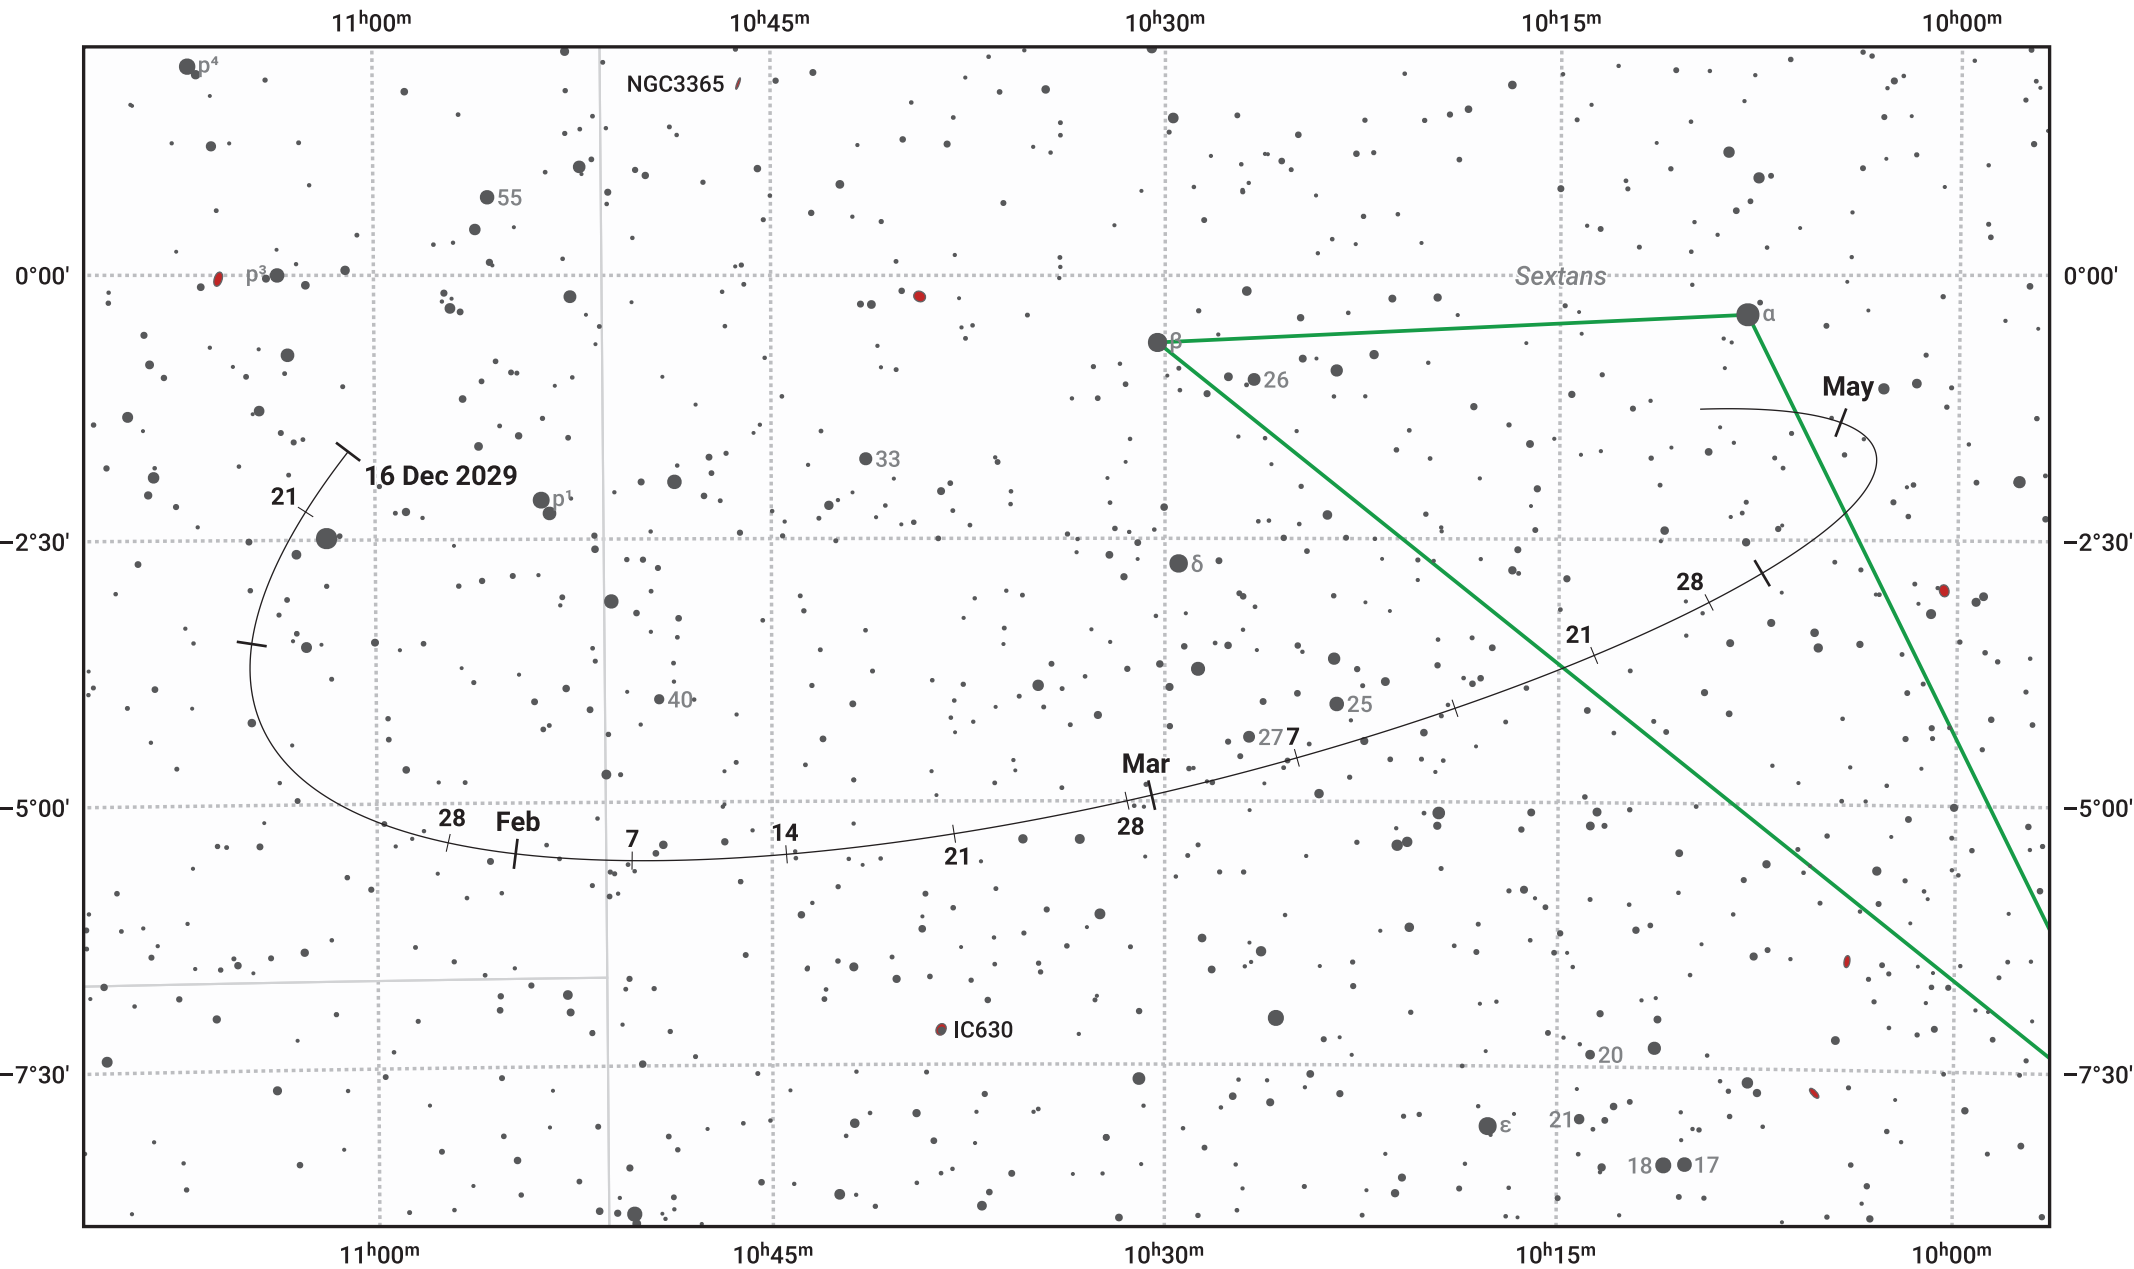

The path of Asteroid 15 Eunomia around opposition on 1 Mar 2030

© Dominic Ford 2011–2024. Date markers placed at midnight UTC. Downloaded from <https://in-the-sky.org>

Magnitude scale: • 10.0 • 9.0 • 8.0 • 7.0 • 6.0 • 5.0 • 4.0

— Ecliptic Plane

● Galaxy ■ Bright nebula ● Open cluster ⊕ Globular cluster

Date	Mag
2030 Jan 1	10.4
2030 Feb 1	9.9
2030 Feb 20	9.6
2030 Mar 1	9.5
2030 Apr 1	10.1
2030 Apr 28	10.6
2030 May 1	10.7