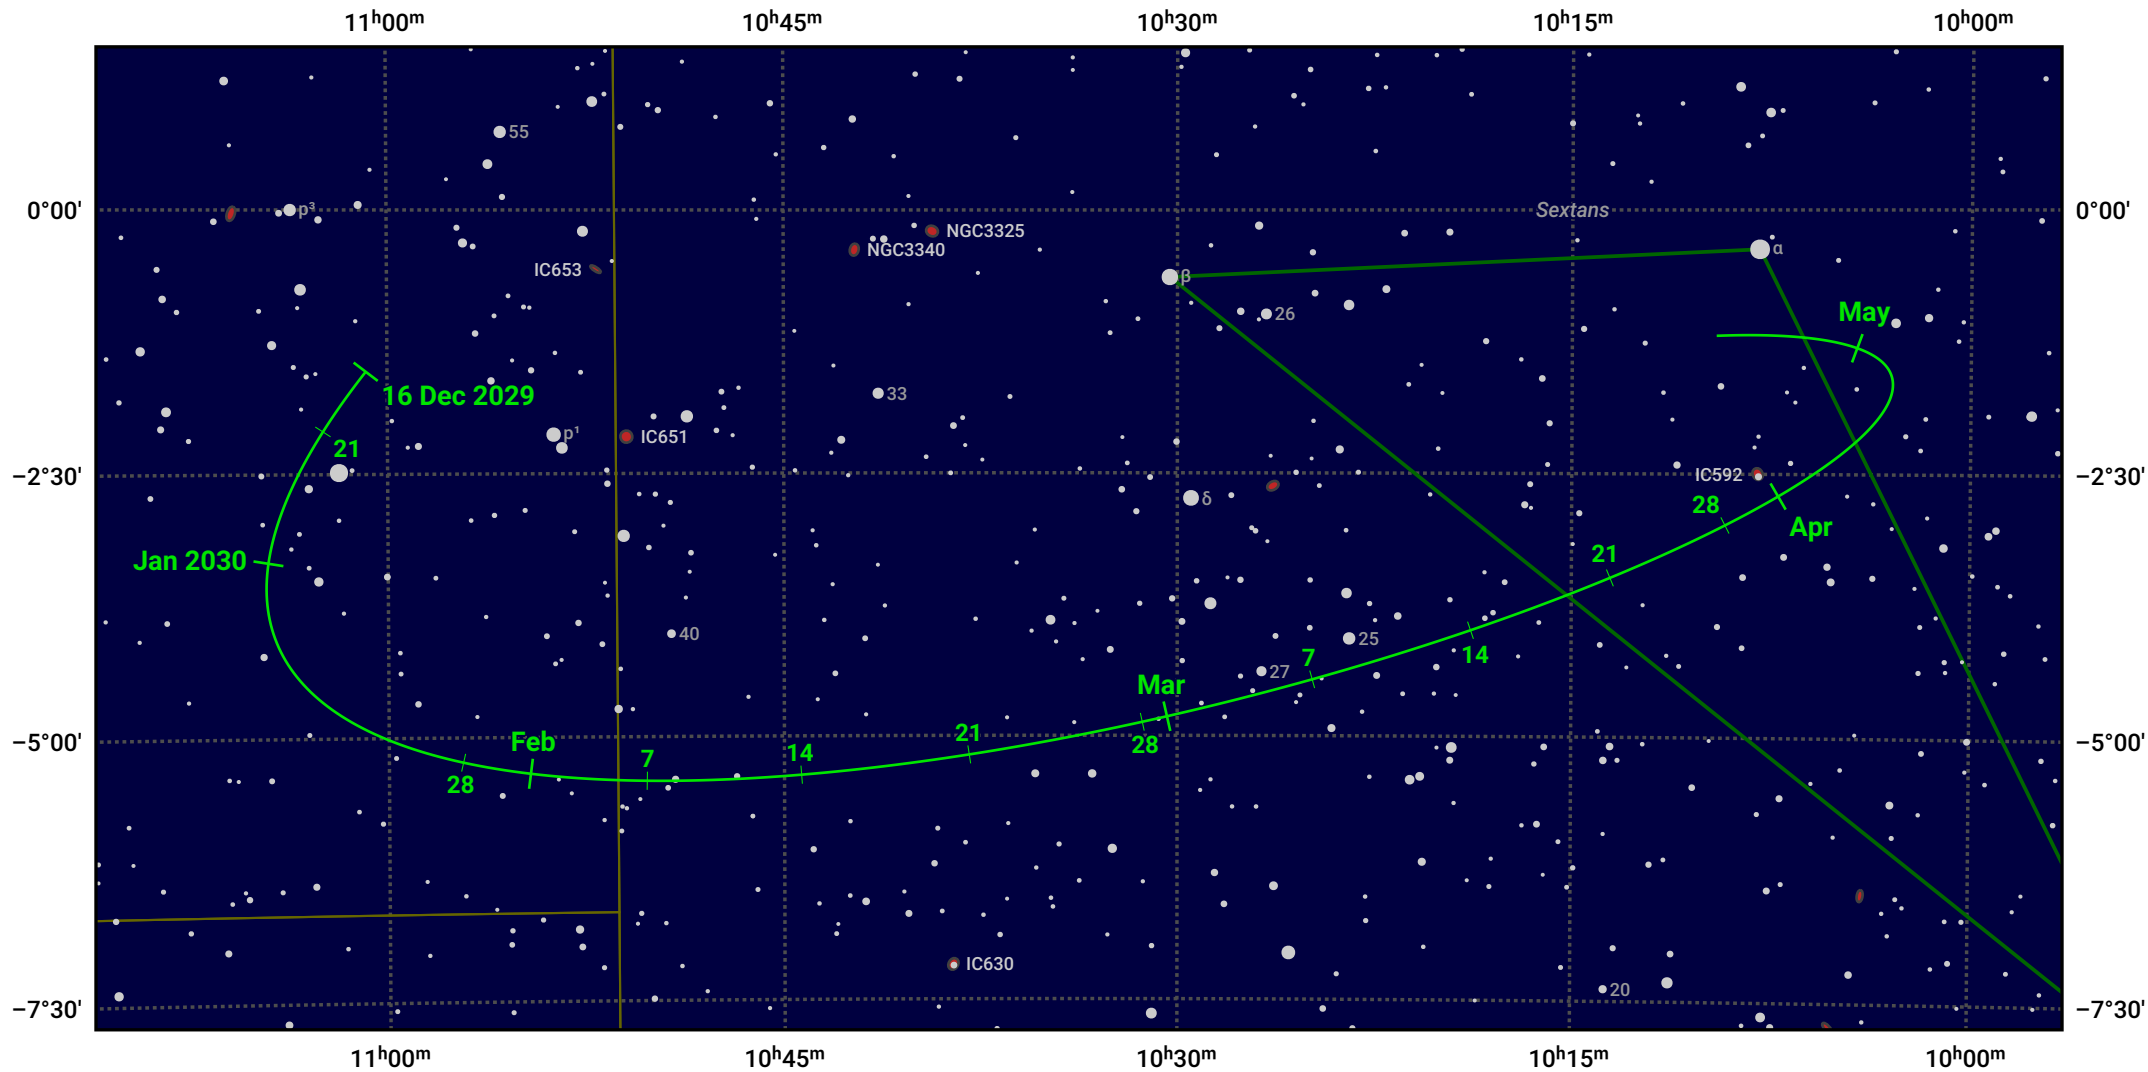

The path of Asteroid 15 Eunomia around opposition on 1 Mar 2030

© Dominic Ford 2011–2022. Date markers placed at midnight UTC. Downloaded from <https://in-the-sky.org>

Magnitude scale: ● -9.5 ● -9.0 ● -8.5 ● -8.0 ● -7.5 ● -7.0 ● -6.5 ● -6.0 ● -5.5 ● -5.0 ● -4.5 ● -4.0

— Ecliptic Plane

- Galaxy
- Bright nebula
- Open cluster
- Globular cluster