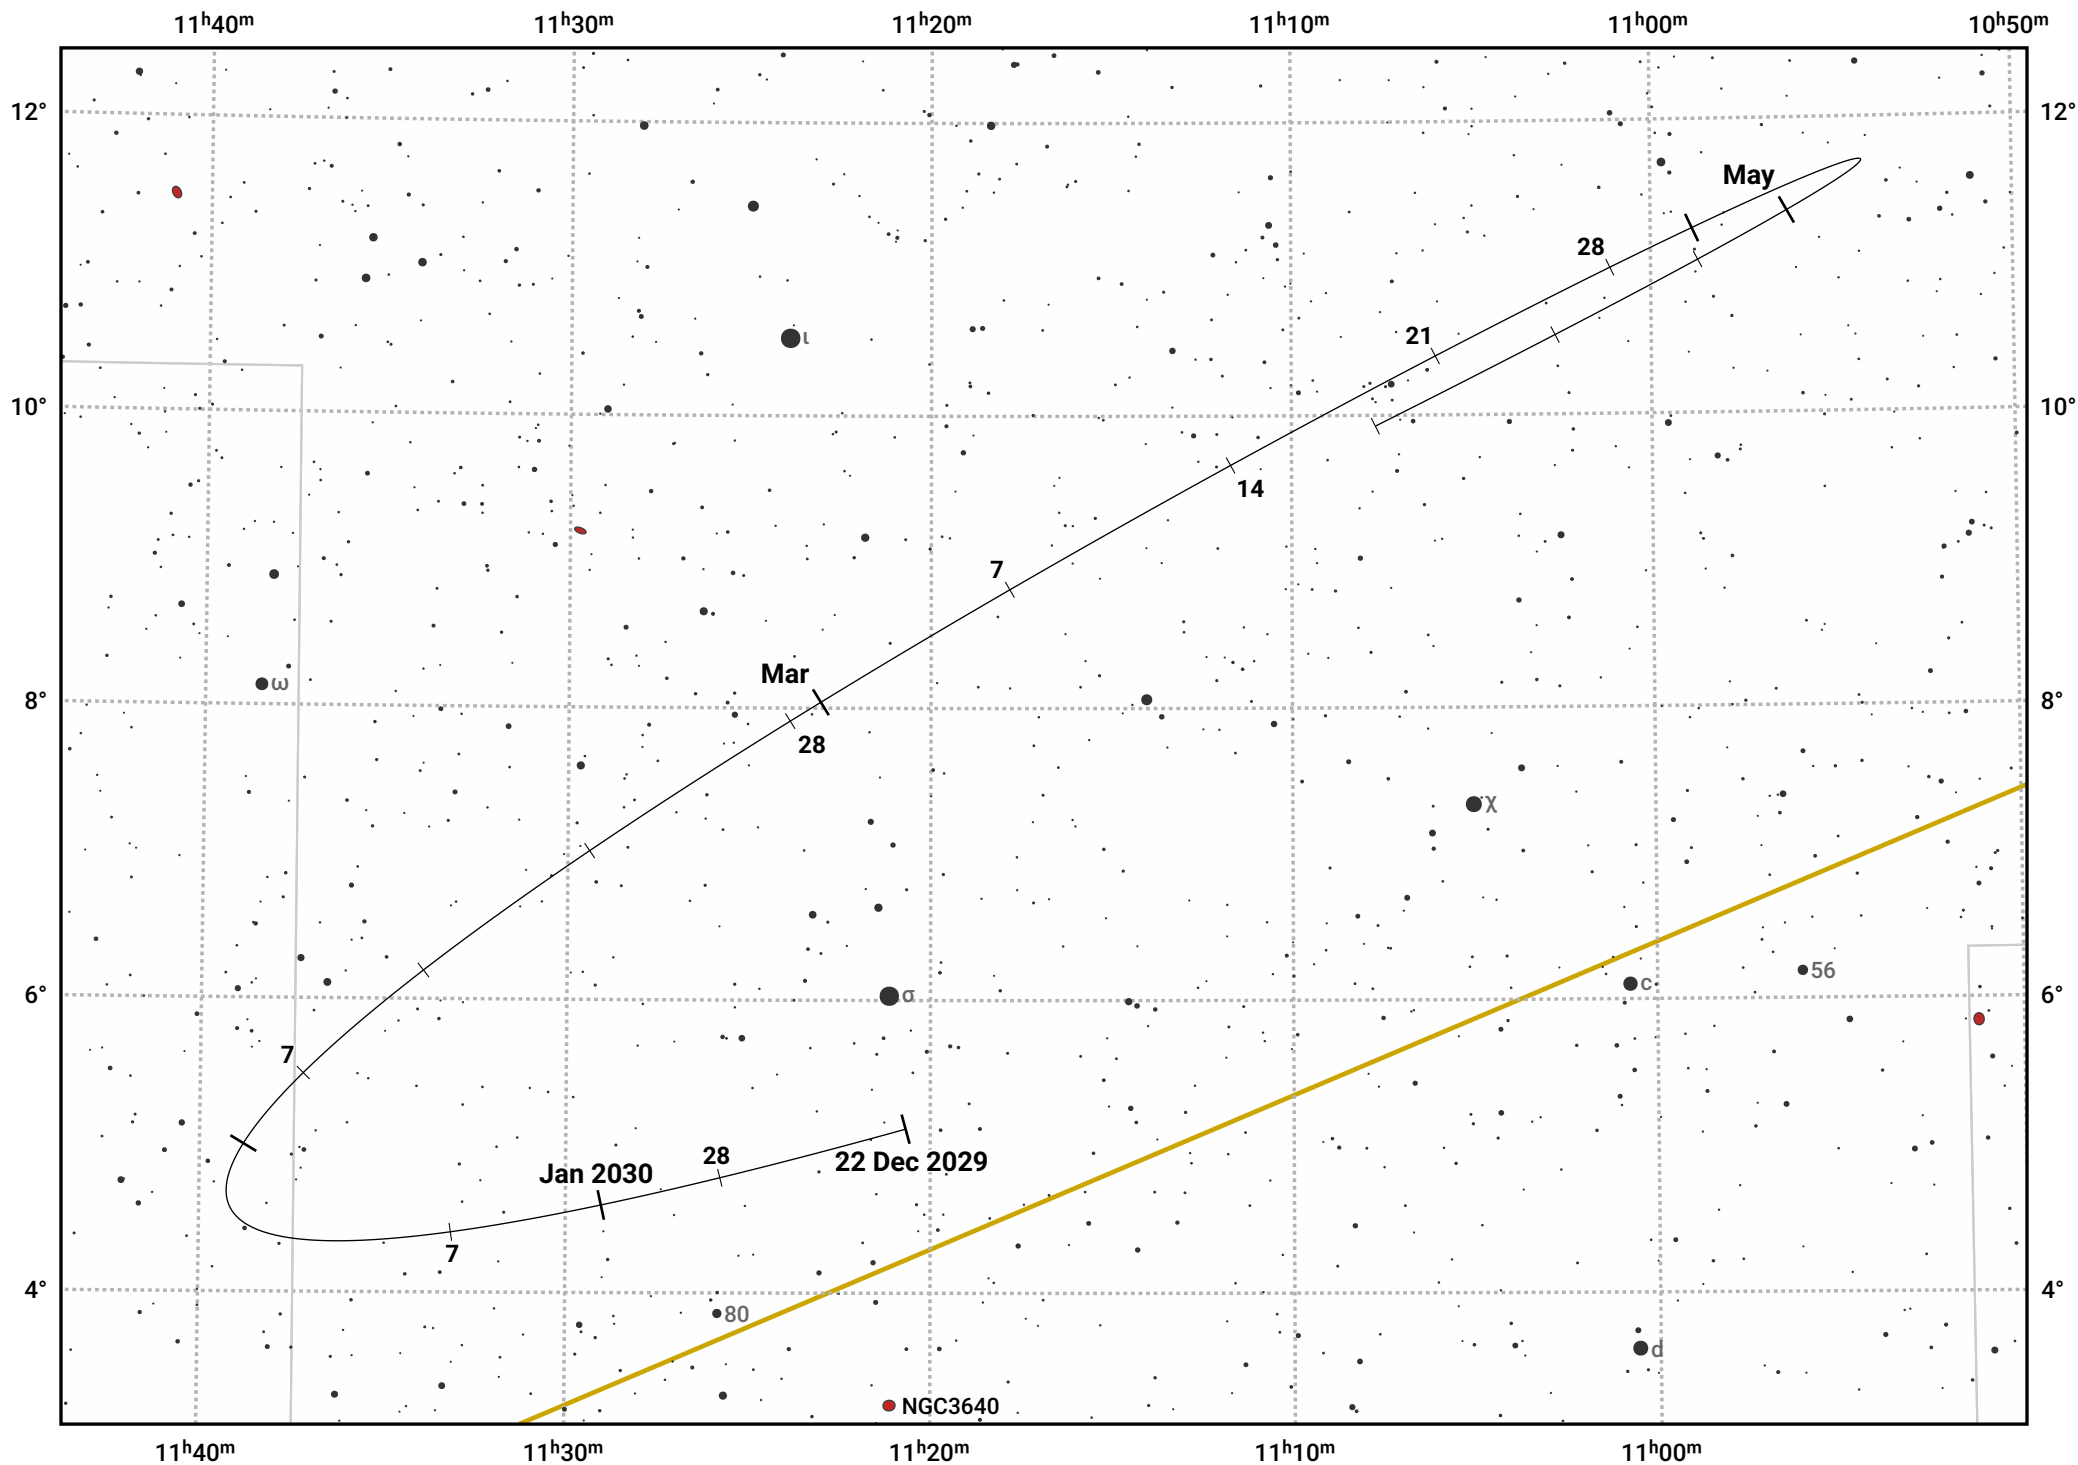

# The path of Asteroid 44 Nysa around opposition on 7 Mar 2030

© Dominic Ford 2011–2024. Date markers placed at midnight UTC. Downloaded from <https://in-the-sky.org>

Magnitude scale: 11.0 10.0 9.0 8.0 7.0 6.0 5.0 4.0

— Ecliptic Plane

Galaxy    Bright nebula    Open cluster    Globular cluster

| Date       | Mag  | Phase |
|------------|------|-------|
| 2030 Jan 1 | 10.5 | 95%   |
| 2030 Feb 1 | 9.9  | 98%   |
| 2030 Feb 9 | 9.7  | 98%   |
| 2030 Mar 1 | 9.1  | 100%  |
| 2030 Apr 1 | 9.8  | 99%   |
| 2030 May 1 | 10.6 | 96%   |
| 2030 May 6 | 10.7 | 96%   |