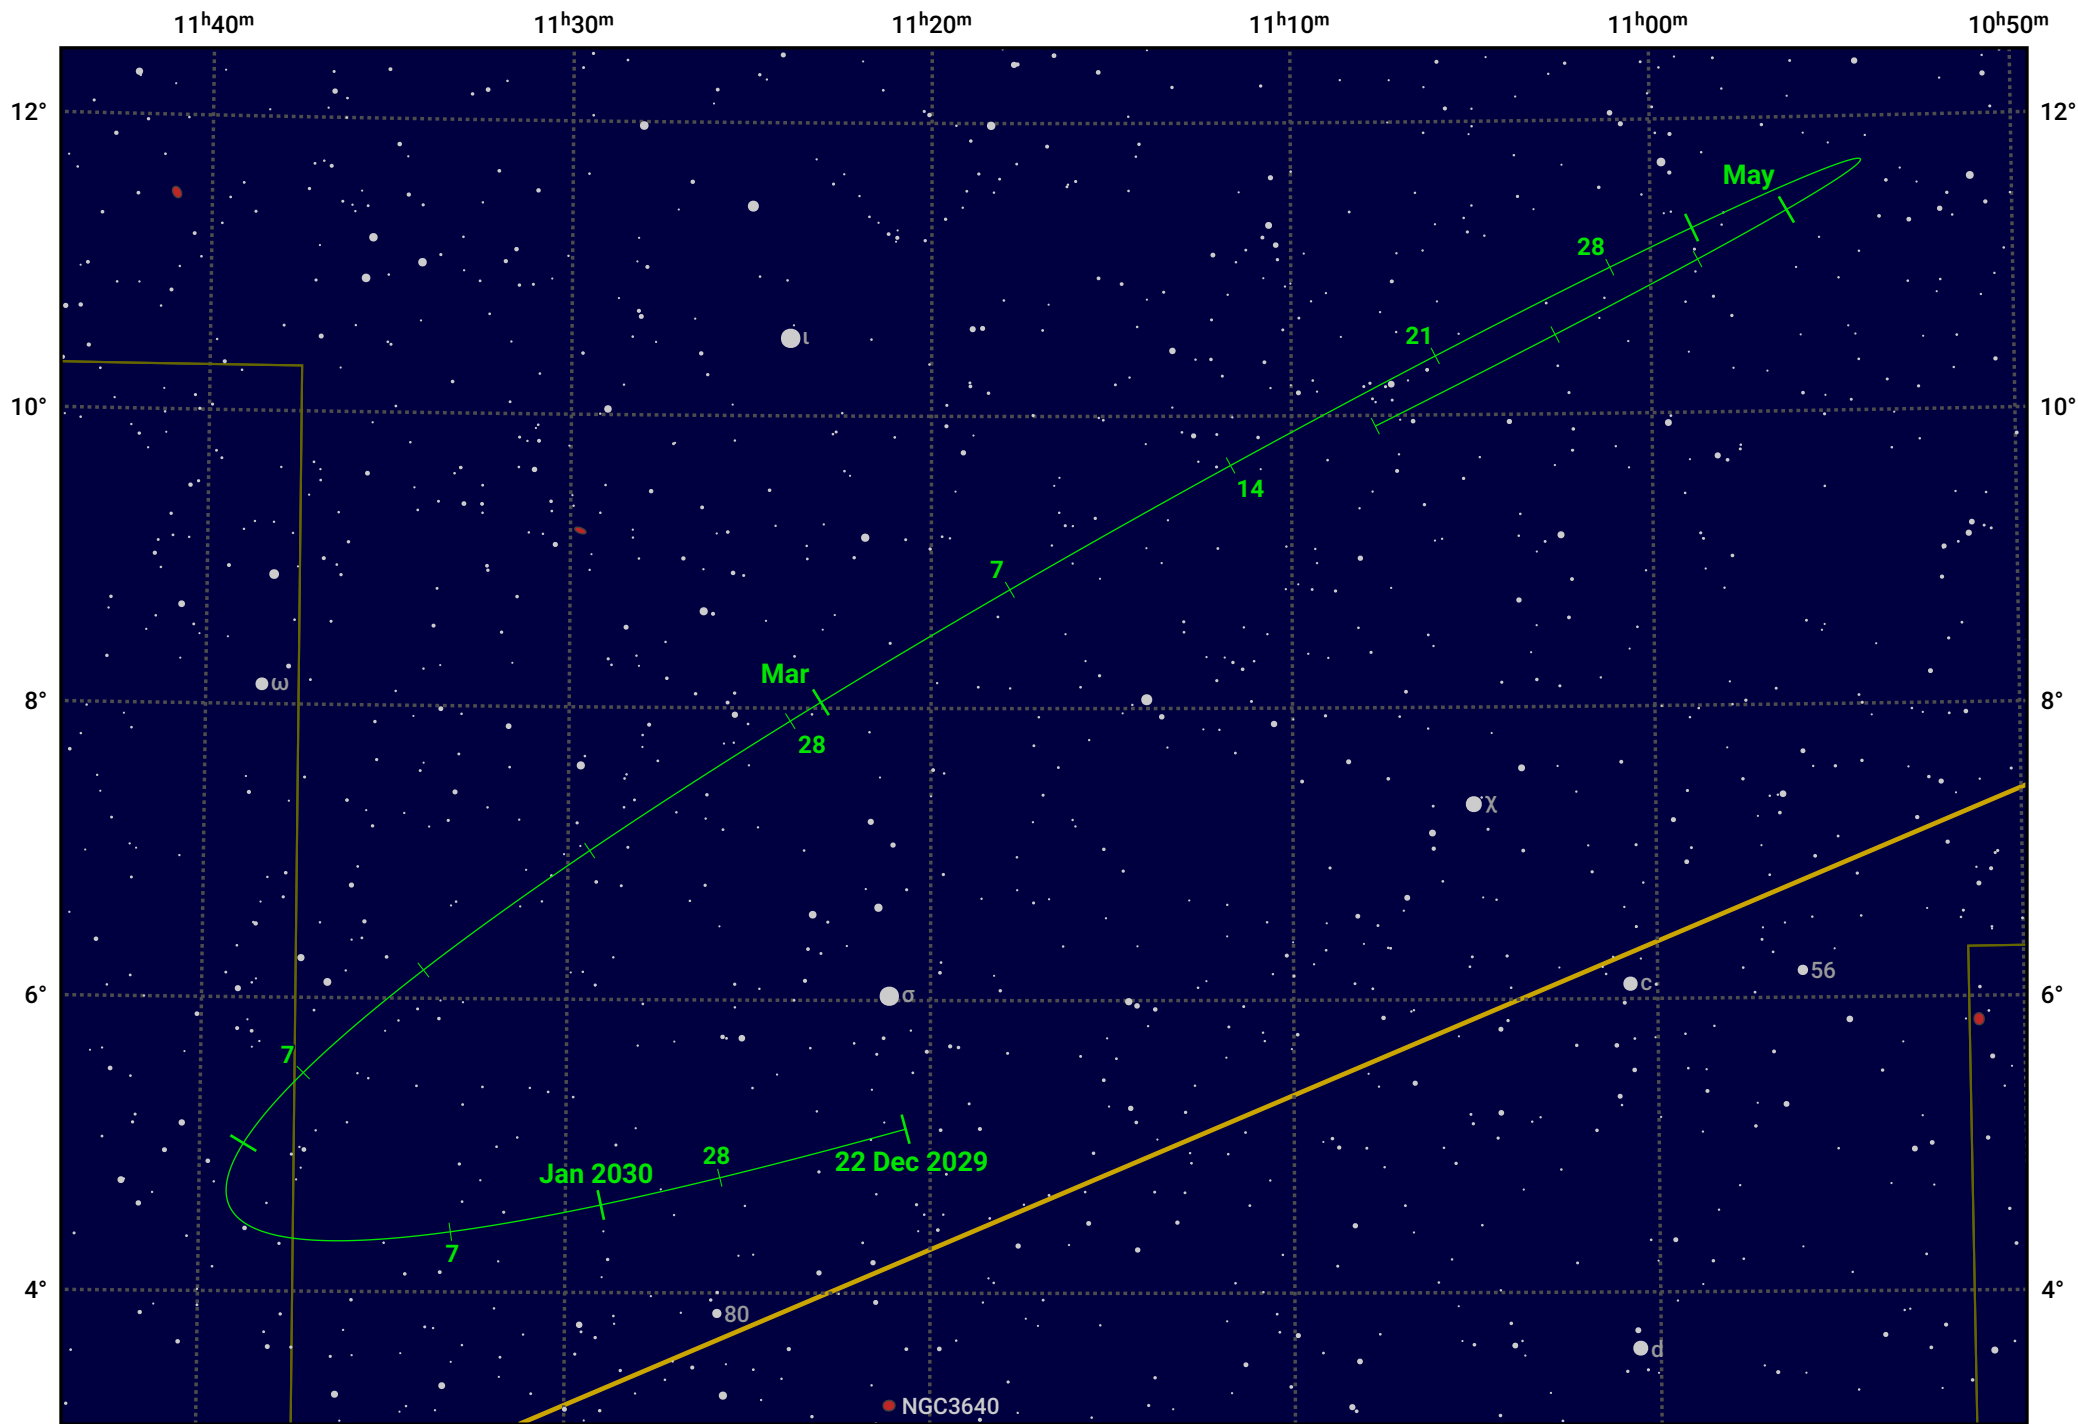

# The path of Asteroid 44 Nysa around opposition on 7 Mar 2030

© Dominic Ford 2011–2024. Date markers placed at midnight UTC. Downloaded from <https://in-the-sky.org>

Magnitude scale: 11.0 10.0 9.0 8.0 7.0 6.0 5.0 4.0

— Ecliptic Plane

Galaxy    Bright nebula    Open cluster    Globular cluster

Date	Mag	Phase
2030 Jan 1	10.5	95%
2030 Feb 1	9.9	98%
2030 Feb 9	9.7	98%
2030 Mar 1	9.1	100%
2030 Apr 1	9.8	99%
2030 May 1	10.6	96%
2030 May 6	10.7	96%