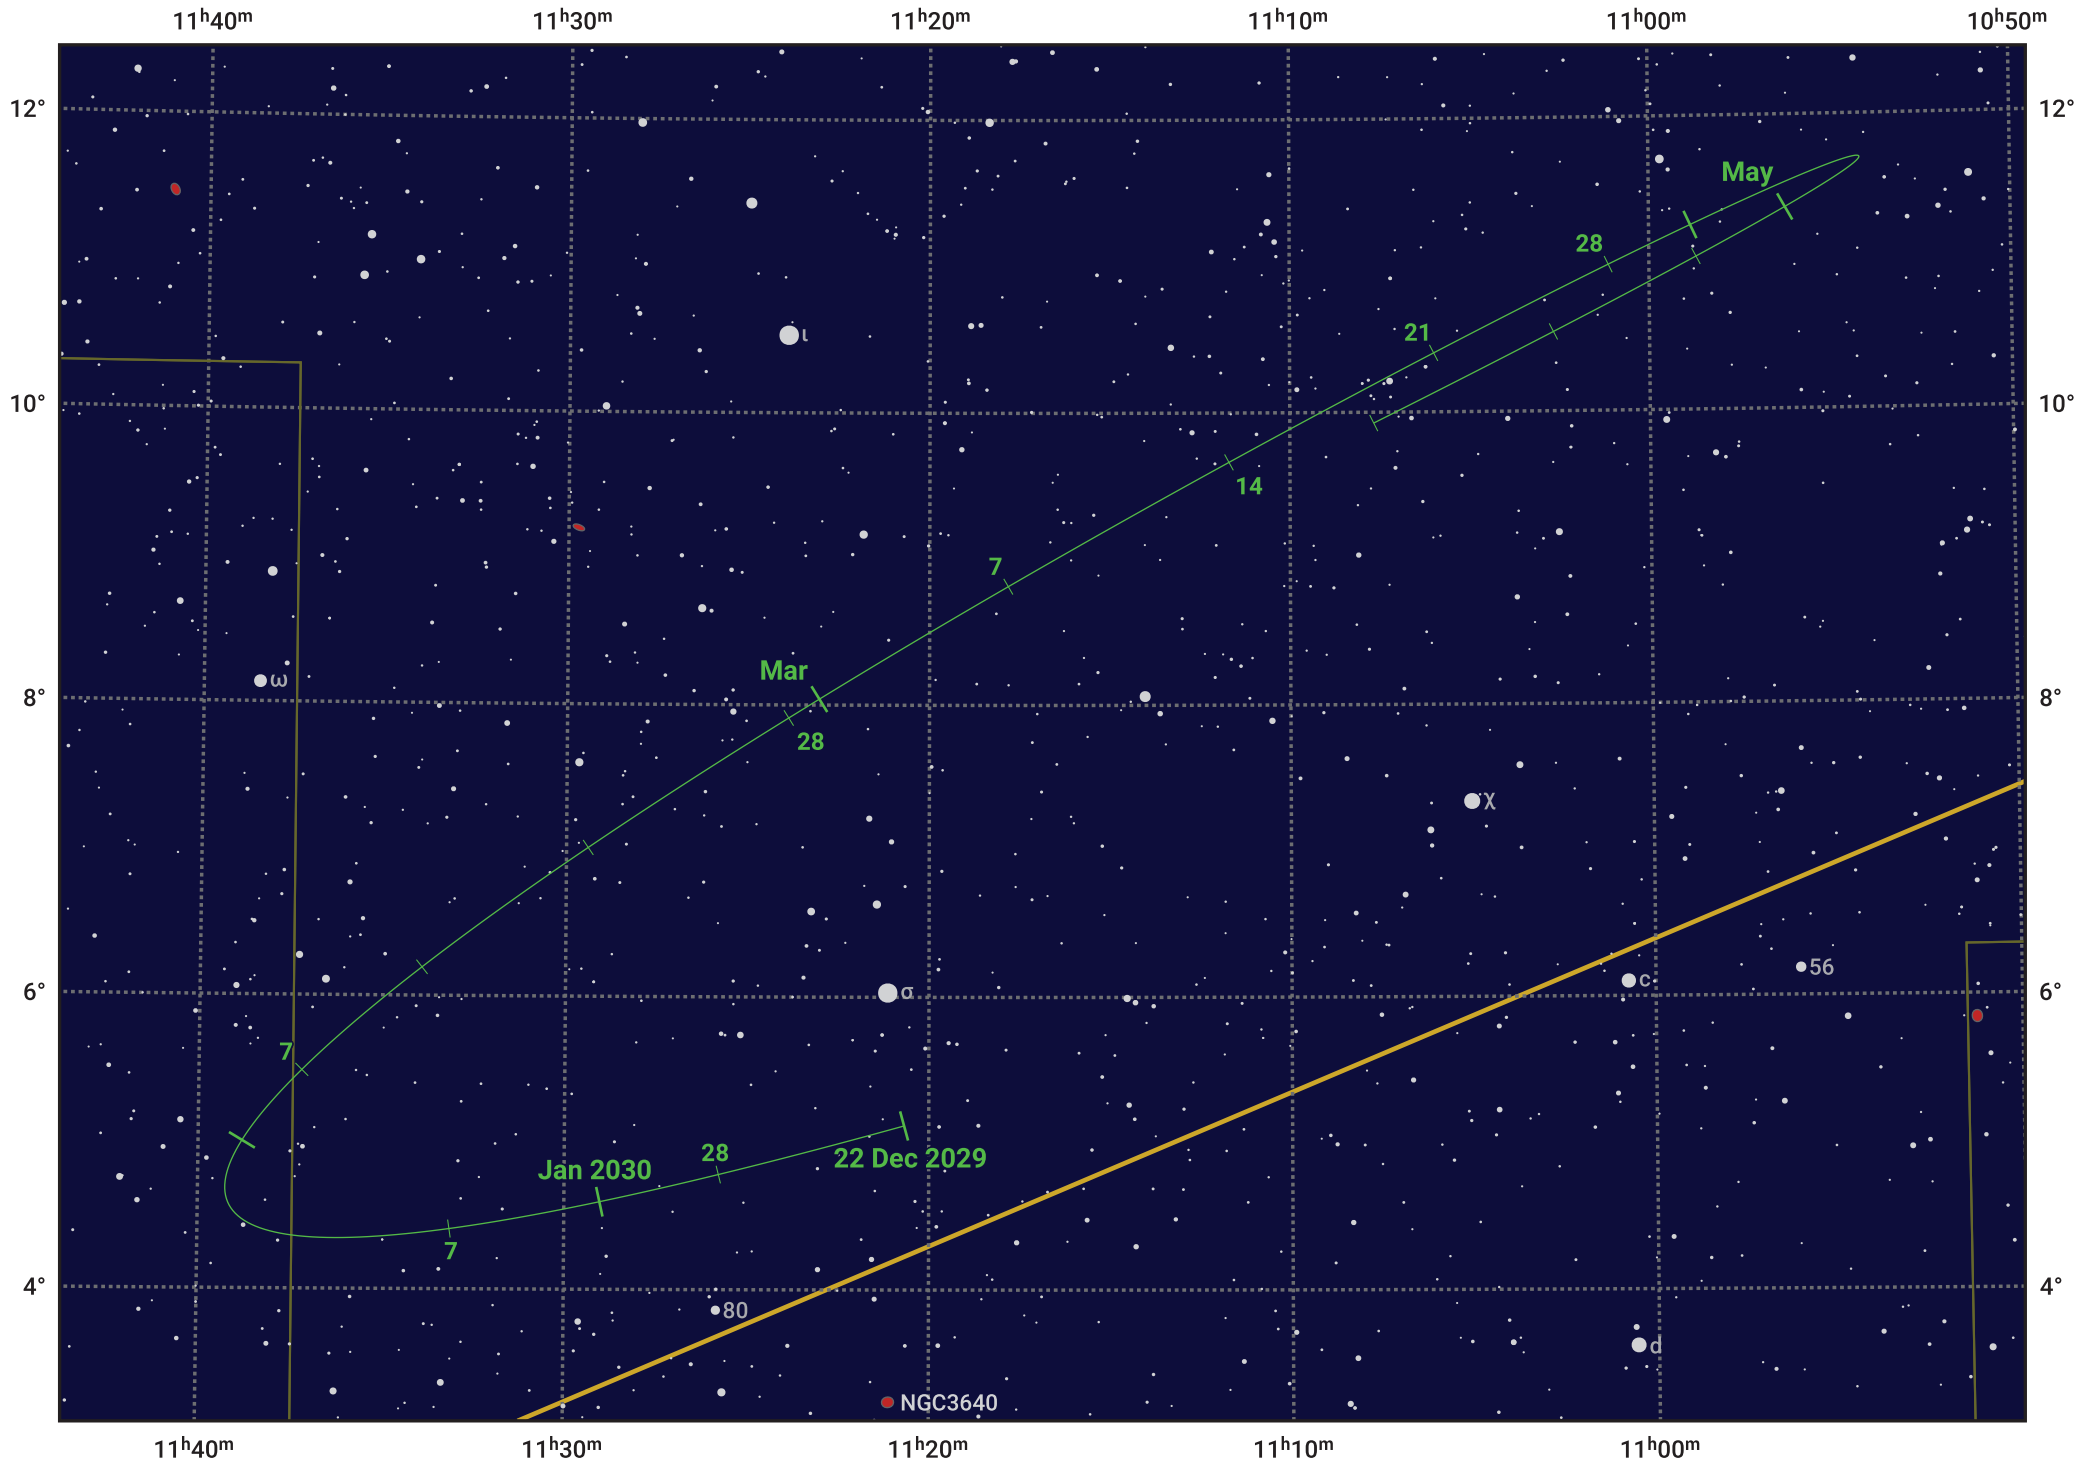

# The path of Asteroid 44 Nysa around opposition on 7 Mar 2030

© Dominic Ford 2011–2024. Date markers placed at midnight UTC. Downloaded from <https://in-the-sky.org>

Magnitude scale: 11.0 10.0 9.0 8.0 7.0 6.0 5.0 4.0

— Ecliptic Plane

- Galaxy
- Bright nebula
- Open cluster
- ⊕ Globular cluster

Date	Mag	Phase
2030 Jan 1	10.5	95%
2030 Feb 1	9.9	98%
2030 Feb 9	9.7	98%
2030 Mar 1	9.1	100%
2030 Apr 1	9.8	99%
2030 May 1	10.6	96%
2030 May 6	10.7	96%