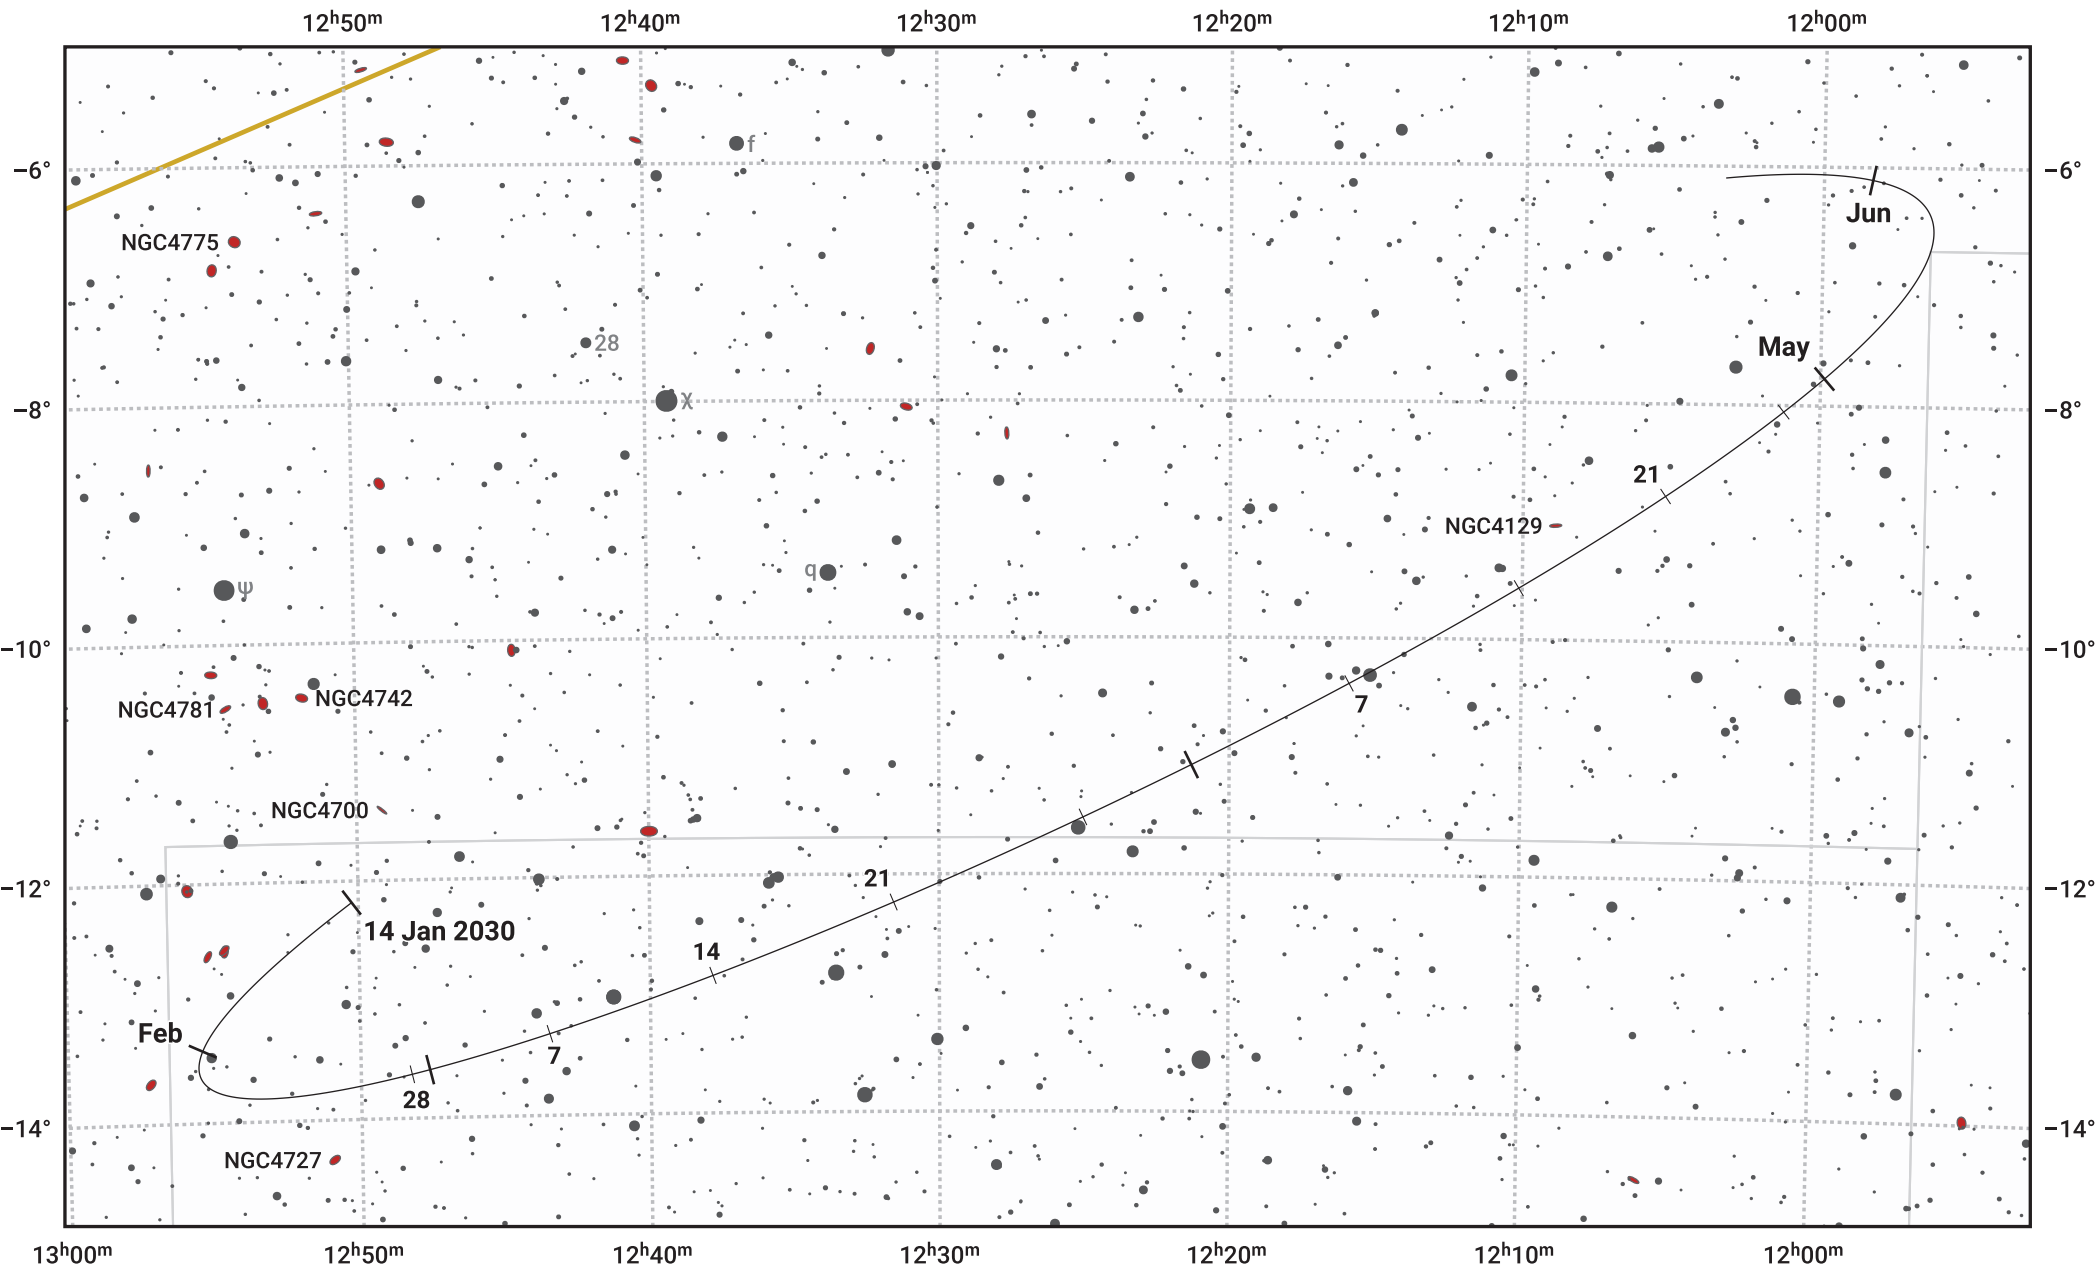

The path of Asteroid 7 Iris around opposition on 30 Mar 2030

© Dominic Ford 2011–2024. Date markers placed at midnight UTC. Downloaded from <https://in-the-sky.org>

Magnitude scale: • 11.0 • 10.0 • 9.0 • 8.0 • 7.0 • 6.0 • 5.0 • 4.0

— Ecliptic Plane

● Galaxy
 ■ Bright nebula
 ● Open cluster
 ⊕ Globular cluster

Date	Mag
2030 Feb 1	10.4
2030 Mar 1	9.9
2030 Mar 17	9.6
2030 Apr 1	9.4
2030 May 1	10.1
2030 May 26	10.6
2030 Jun 1	10.7