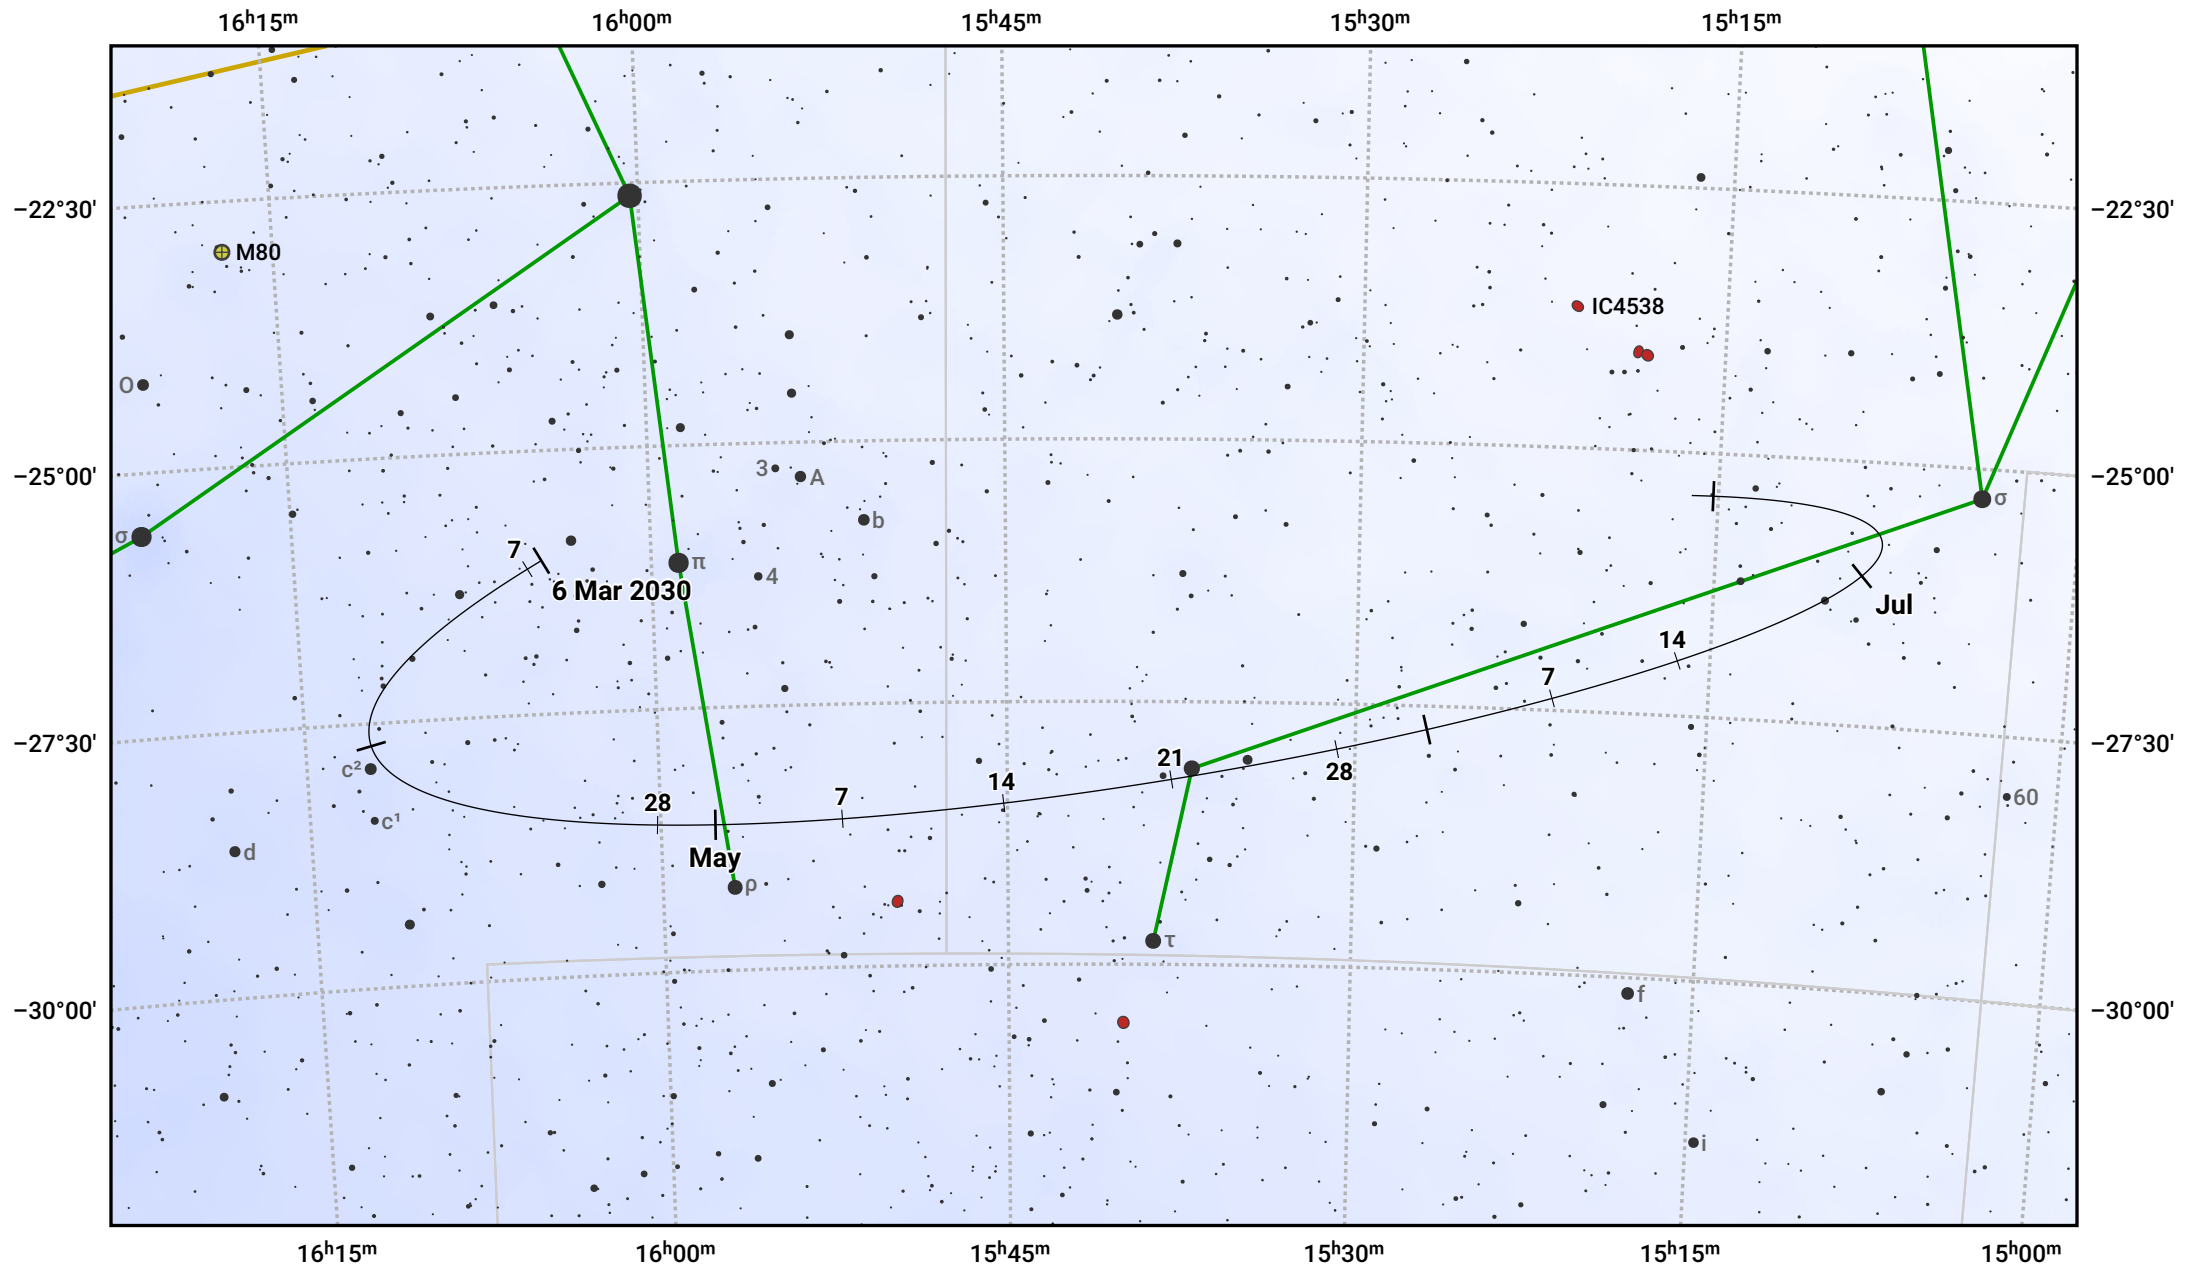

# The path of Asteroid 29 Amphitrite around opposition on 20 May 2030

© Dominic Ford 2011–2024. Date markers placed at midnight UTC. Downloaded from <https://in-the-sky.org>

Magnitude scale: 10.0 9.0 8.0 7.0 6.0 5.0 4.0 3.0 2.0

- Galaxy
- Bright nebula
- Open cluster
- ⊕ Globular cluster
- Ecliptic Plane

Date	Mag
2030 Apr 1	10.6
2030 Apr 30	10.0
2030 May 1	10.0
2030 Jun 1	9.9
2030 Jul 1	10.5
2030 Aug 1	11.0