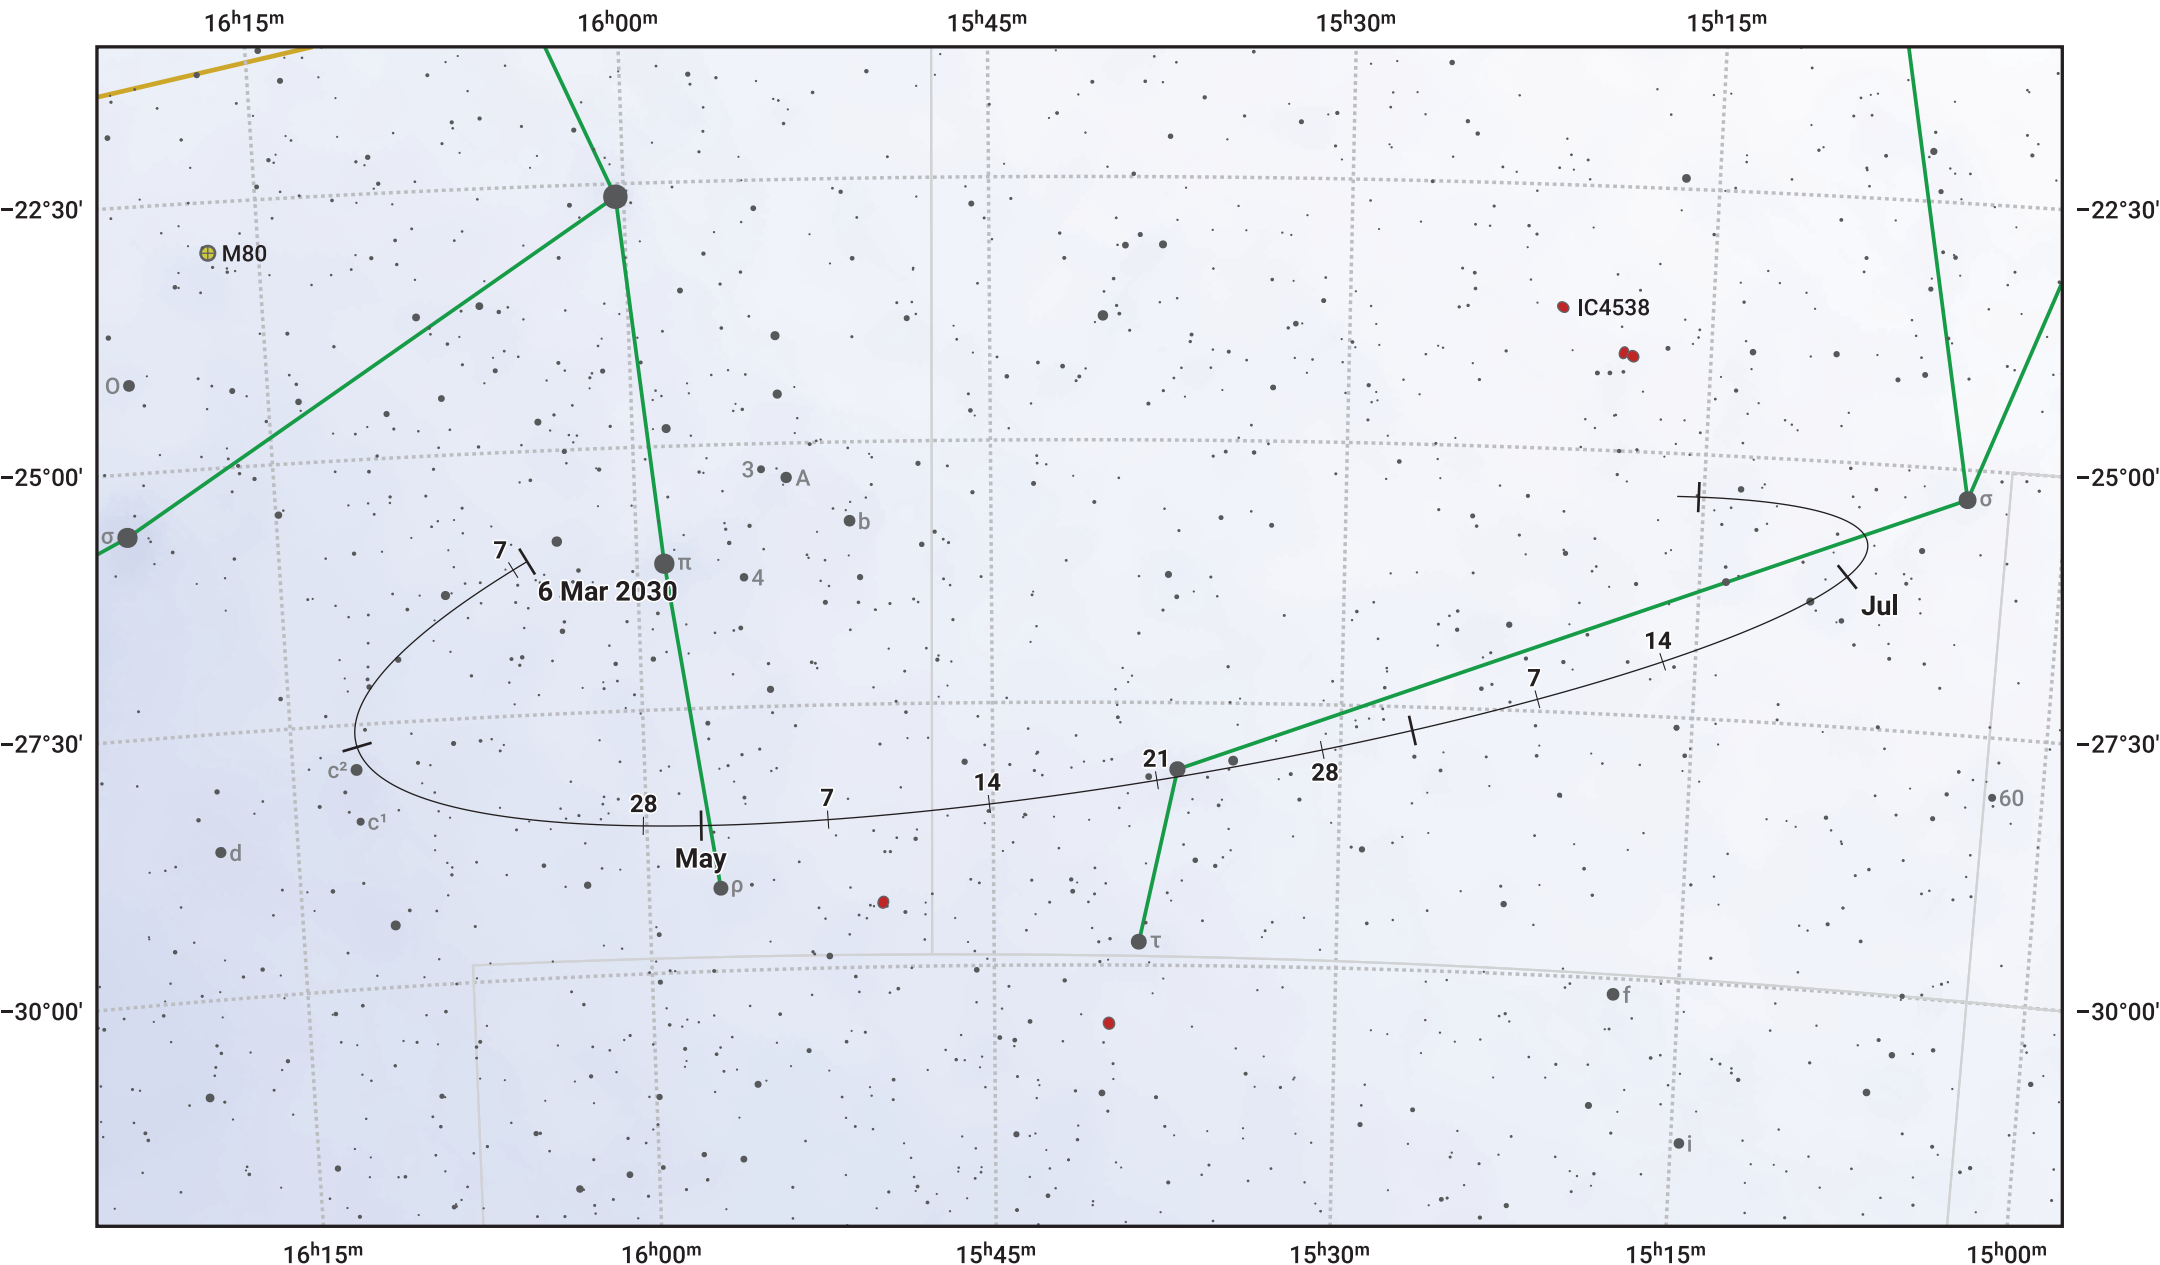

The path of Asteroid 29 Amphitrite around opposition on 20 May 2030

© Dominic Ford 2011–2024. Date markers placed at midnight UTC. Downloaded from <https://in-the-sky.org>

Magnitude scale: 10.0 9.0 8.0 7.0 6.0 5.0 4.0 3.0 2.0

— Ecliptic Plane

- Galaxy
- Bright nebula
- Open cluster
- ⊕ Globular cluster

Date	Mag
2030 Apr 1	10.6
2030 Apr 30	10.0
2030 May 1	10.0
2030 Jun 1	9.9
2030 Jul 1	10.5
2030 Aug 1	11.0