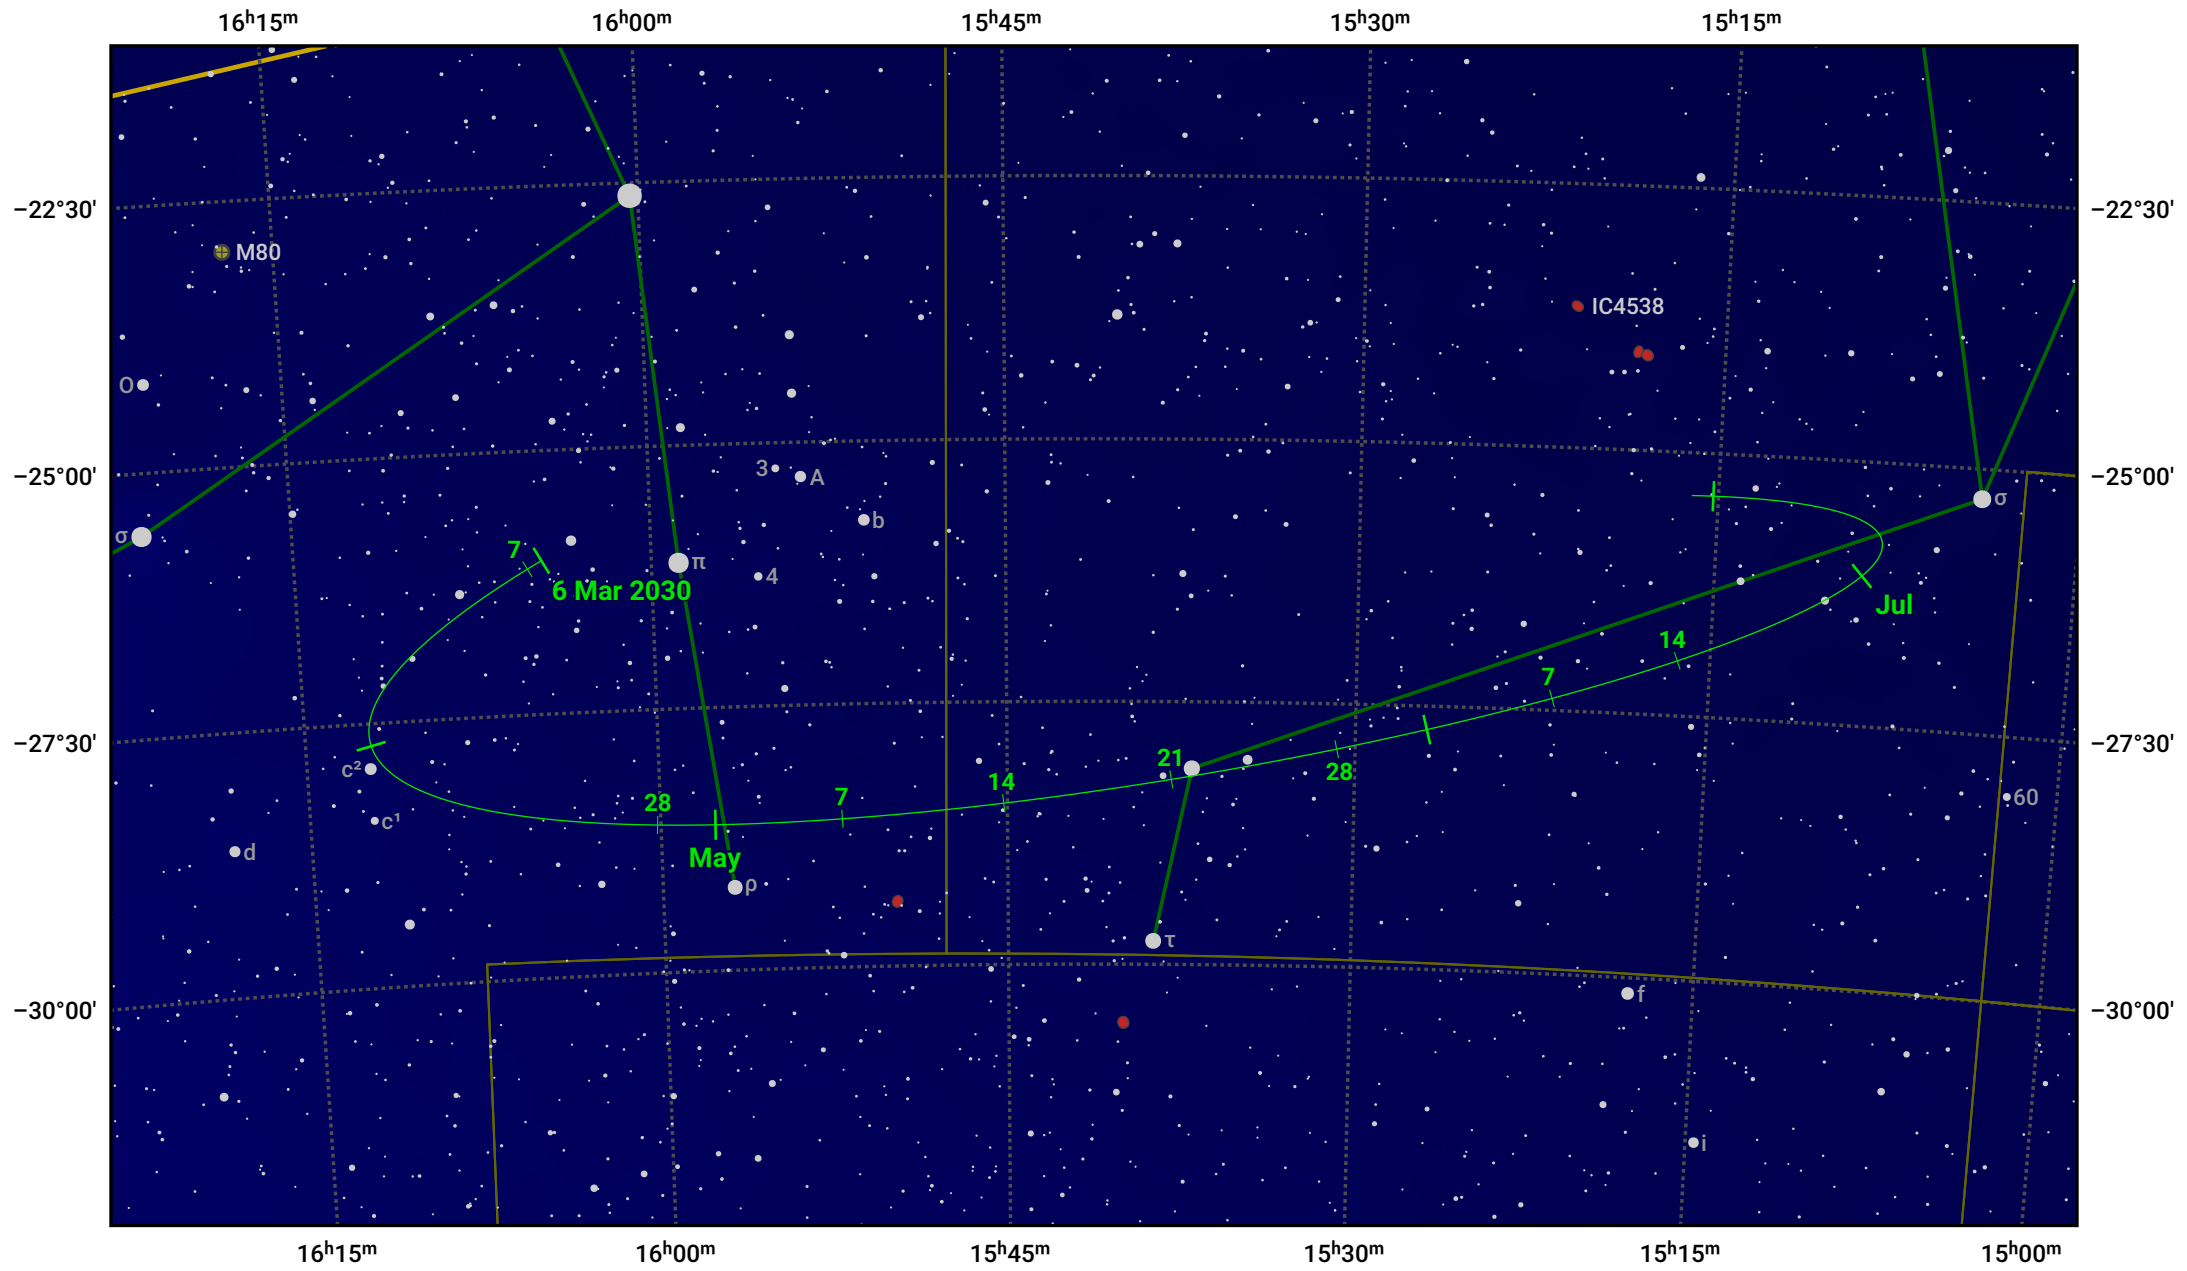

The path of Asteroid 29 Amphitrite around opposition on 20 May 2030

© Dominic Ford 2011–2024. Date markers placed at midnight UTC. Downloaded from <https://in-the-sky.org>

Magnitude scale: 10.0 9.0 8.0 7.0 6.0 5.0 4.0 3.0 2.0

— Ecliptic Plane

Galaxy Bright nebula Open cluster Globular cluster

Date	Mag
2030 Apr 1	10.6
2030 Apr 30	10.0
2030 May 1	10.0
2030 Jun 1	9.9
2030 Jul 1	10.5
2030 Aug 1	11.0