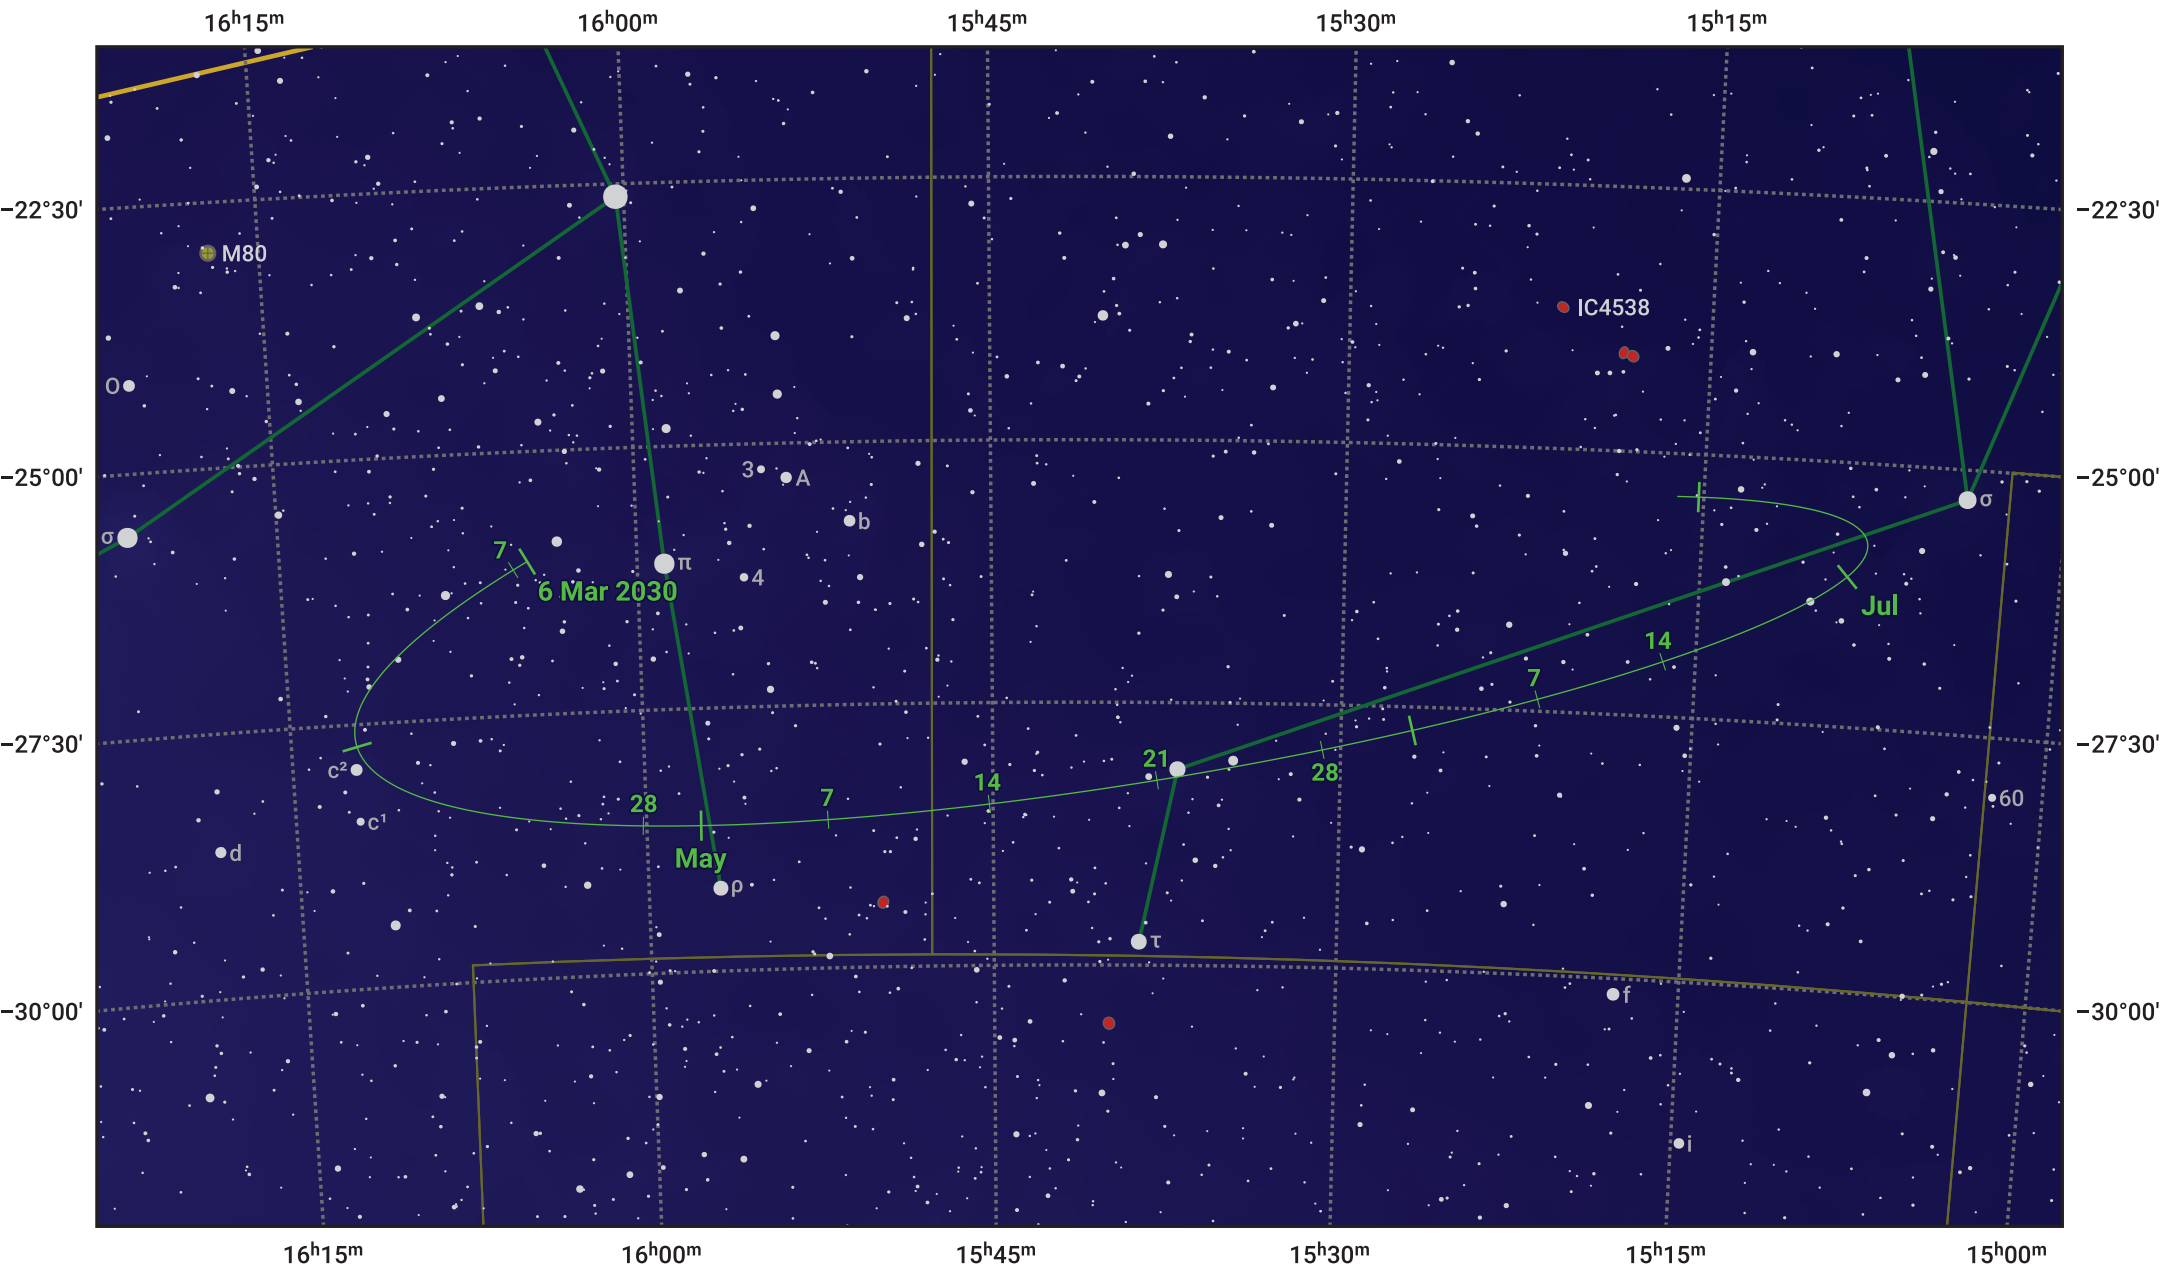

The path of Asteroid 29 Amphitrite around opposition on 20 May 2030

© Dominic Ford 2011–2024. Date markers placed at midnight UTC. Downloaded from <https://in-the-sky.org>

Magnitude scale: 10.0 9.0 8.0 7.0 6.0 5.0 4.0 3.0 2.0

— Ecliptic Plane

- Galaxy
- Bright nebula
- Open cluster
- Globular cluster

Date	Mag
2030 Apr 1	10.6
2030 Apr 30	10.0
2030 May 1	10.0
2030 Jun 1	9.9
2030 Jul 1	10.5
2030 Aug 1	11.0