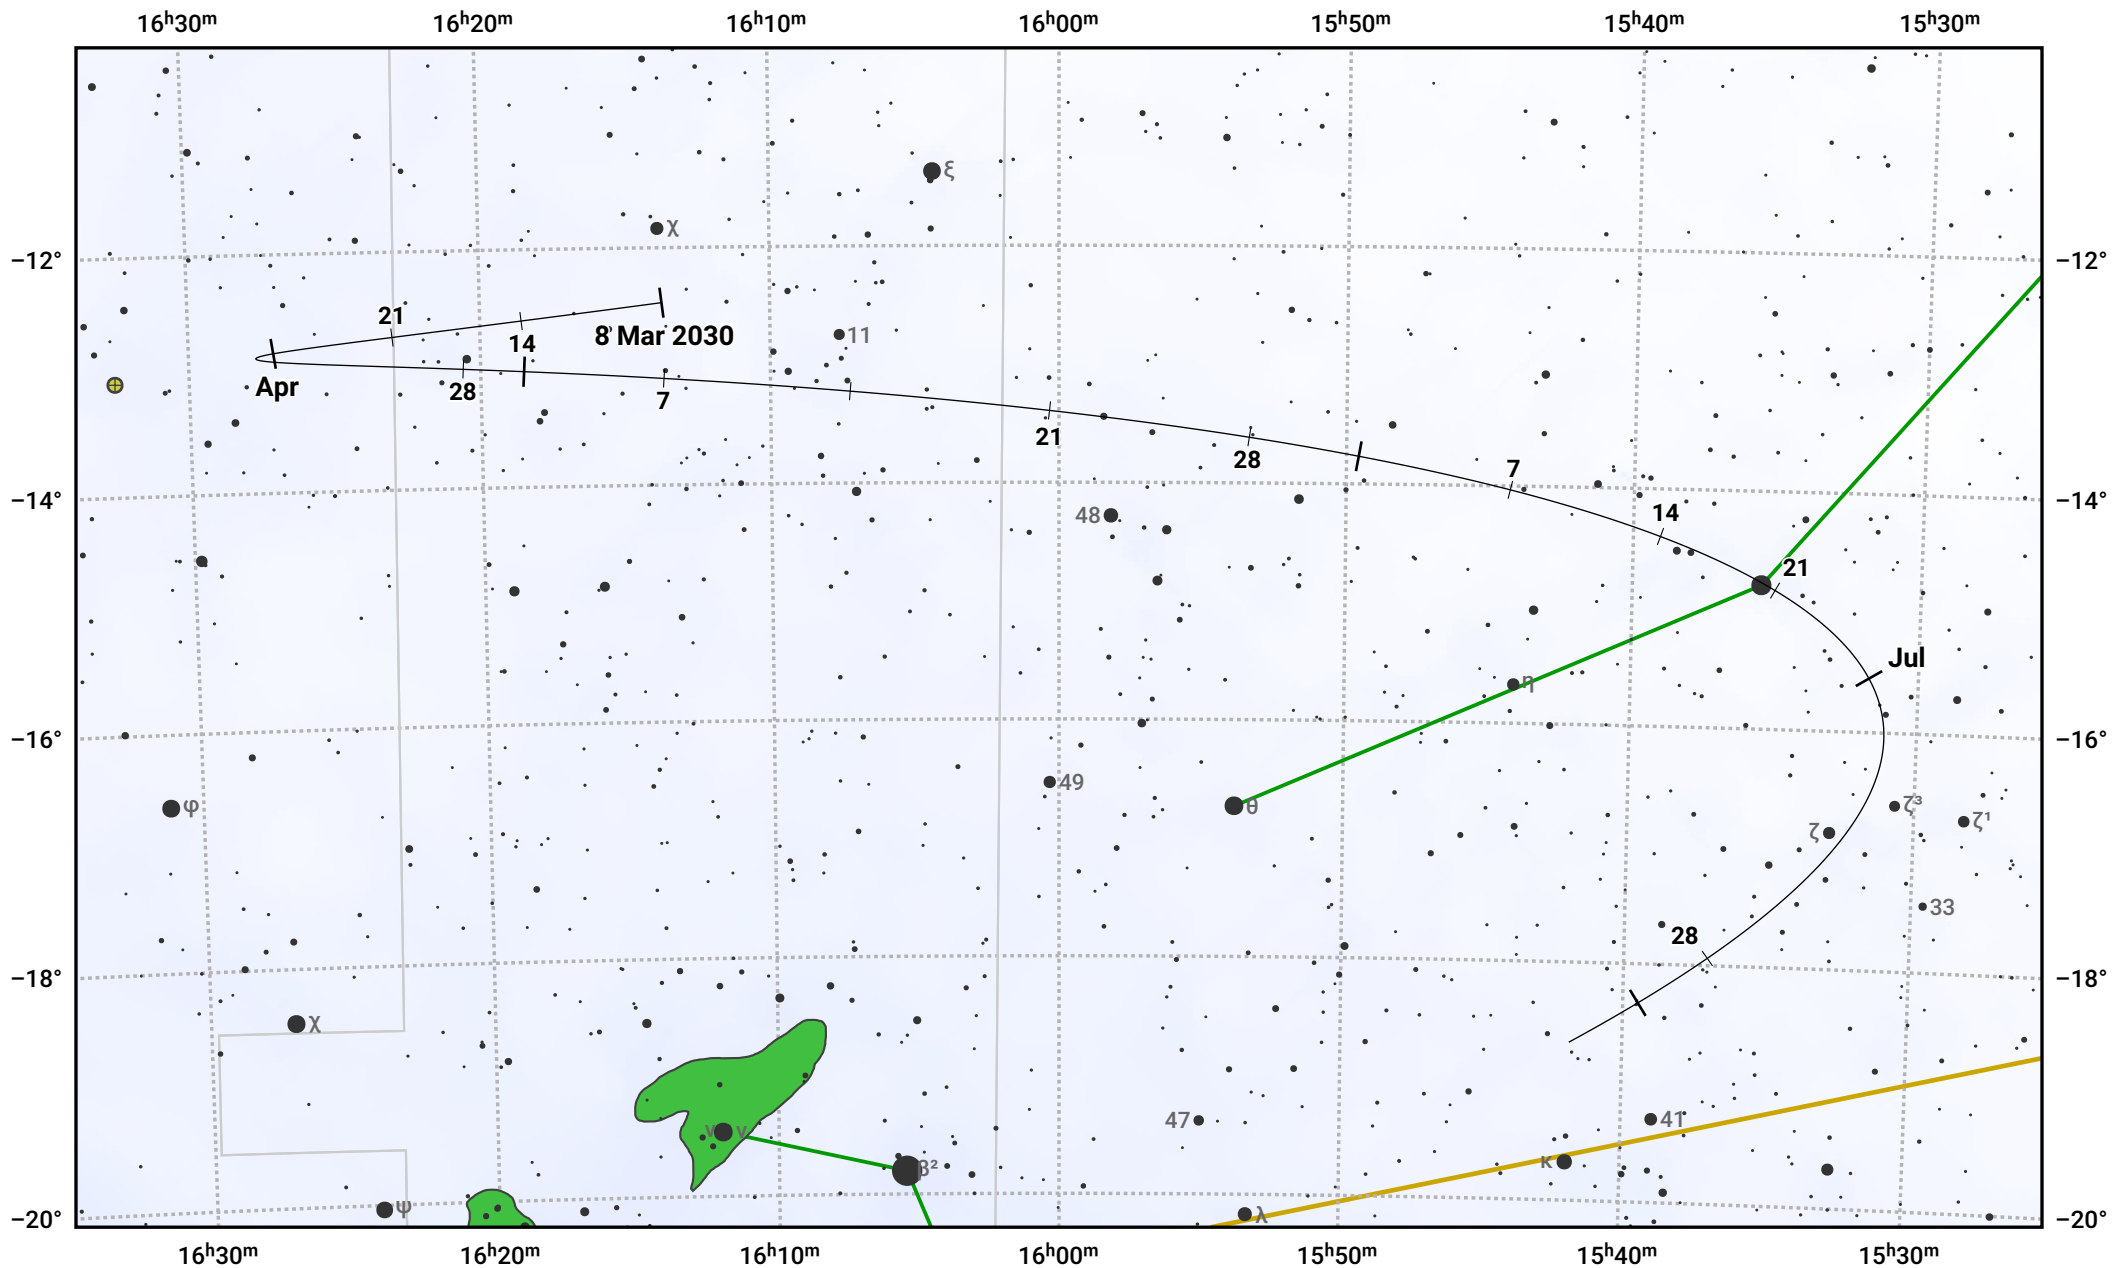

# The path of Asteroid 14 Irene around opposition on 22 May 2030

© Dominic Ford 2011–2024. Date markers placed at midnight UTC. Downloaded from <https://in-the-sky.org>

Magnitude scale: 10.0 9.0 8.0 7.0 6.0 5.0 4.0 3.0 2.0

— Ecliptic Plane

Galaxy Bright nebula Open cluster Globular cluster

Date	Mag	Phase
2030 Apr 1	10.3	96%
2030 Apr 30	9.7	99%
2030 May 1	9.7	99%
2030 Jun 1	9.5	100%
2030 Jul 1	10.3	98%
2030 Jul 17	10.7	97%
2030 Aug 1	11.0	96%