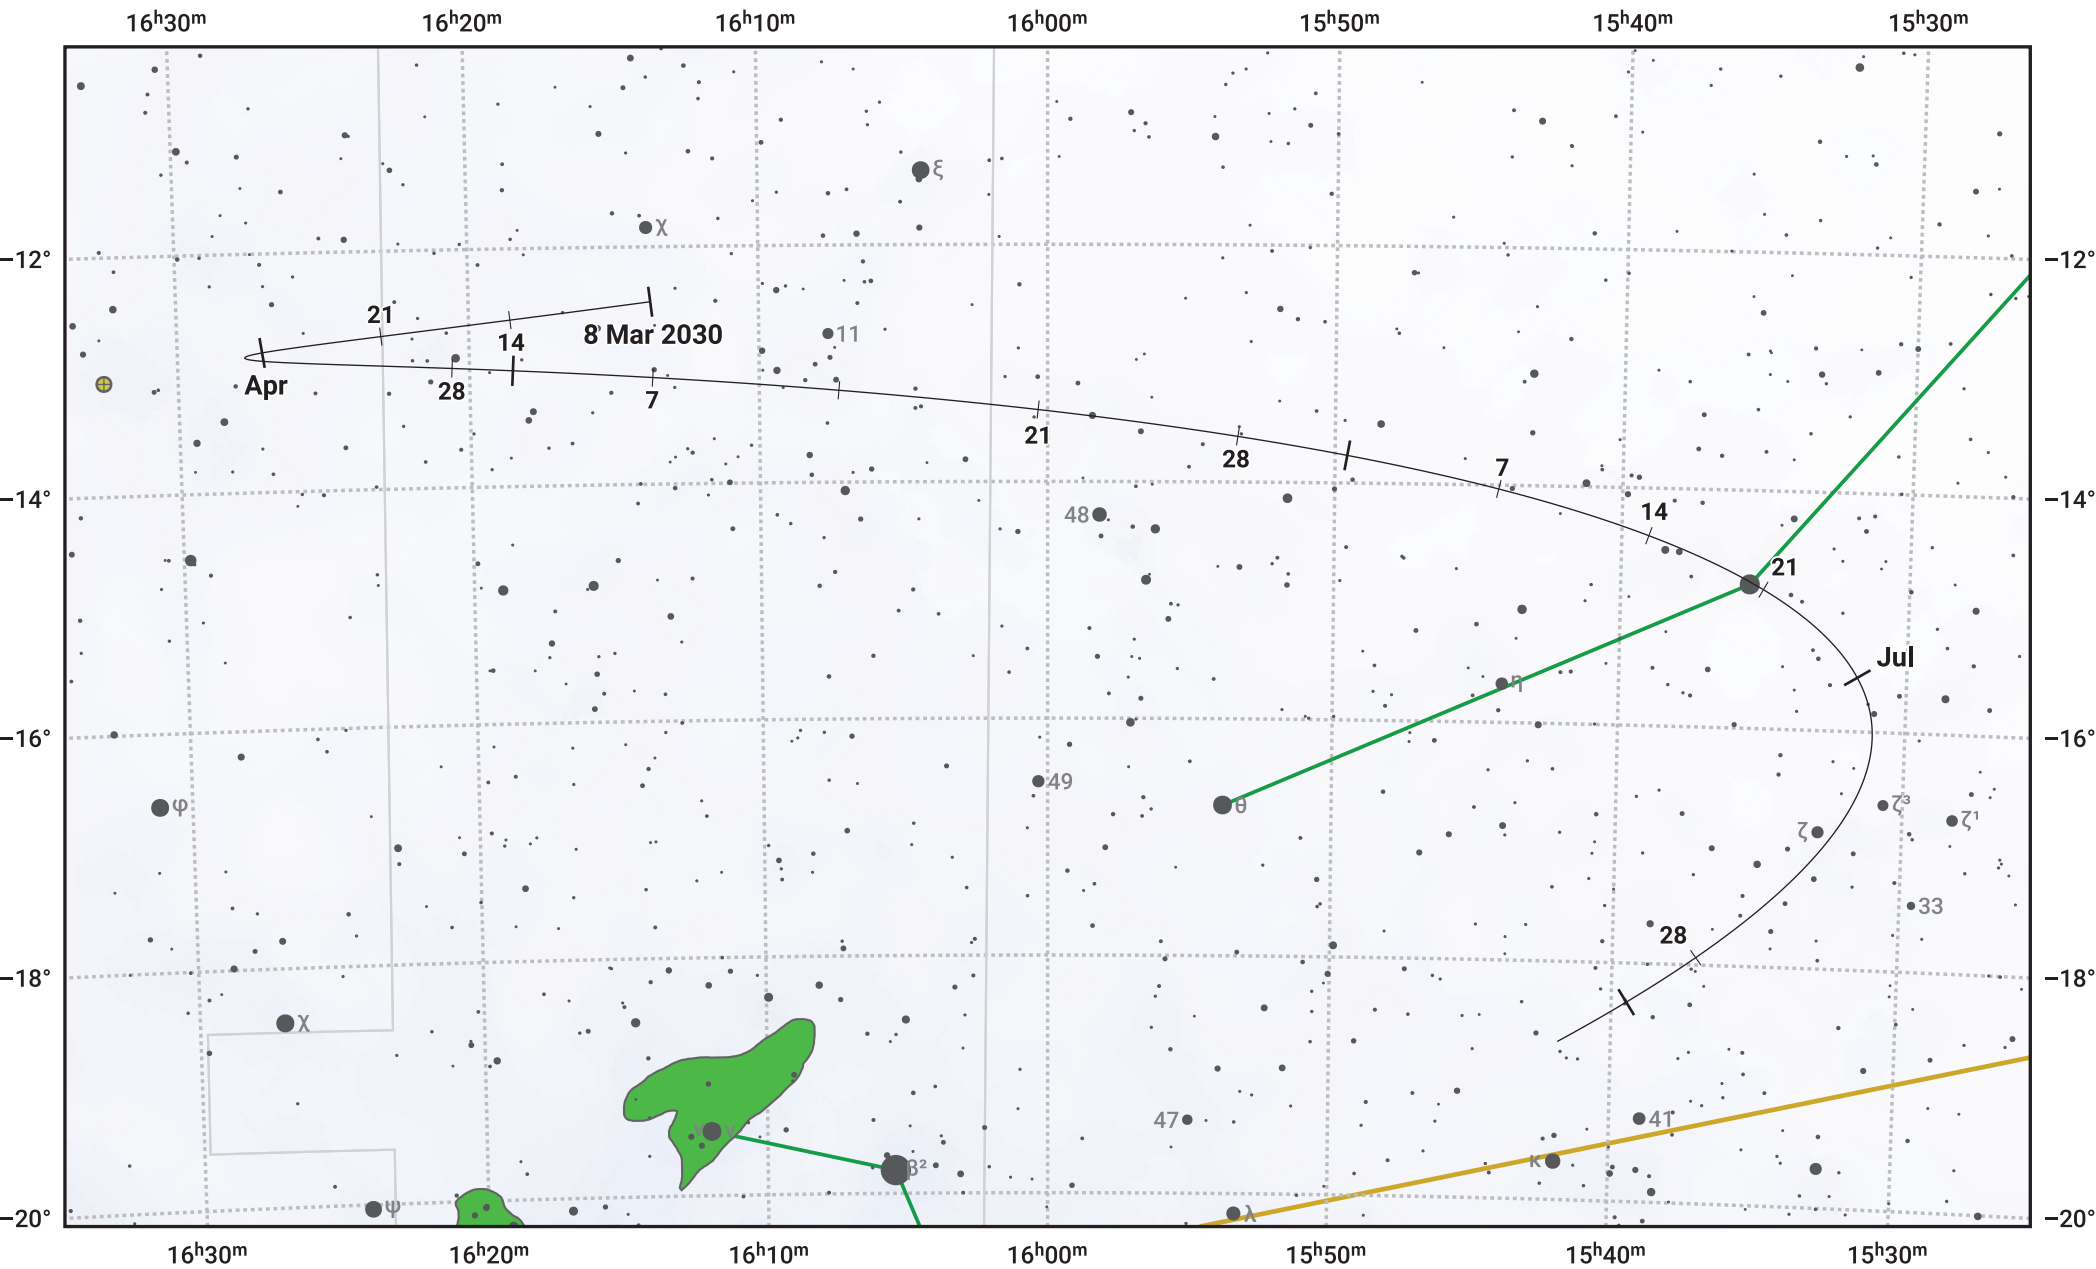

# The path of Asteroid 14 Irene around opposition on 22 May 2030

© Dominic Ford 2011–2024. Date markers placed at midnight UTC. Downloaded from <https://in-the-sky.org>

Magnitude scale: 10.0 9.0 8.0 7.0 6.0 5.0 4.0 3.0 2.0

— Ecliptic Plane

- Galaxy
- Bright nebula
- Open cluster
- ⊕ Globular cluster

Date	Mag	Phase
2030 Apr 1	10.3	96%
2030 Apr 30	9.7	99%
2030 May 1	9.7	99%
2030 Jun 1	9.5	100%
2030 Jul 1	10.3	98%
2030 Jul 17	10.7	97%
2030 Aug 1	11.0	96%