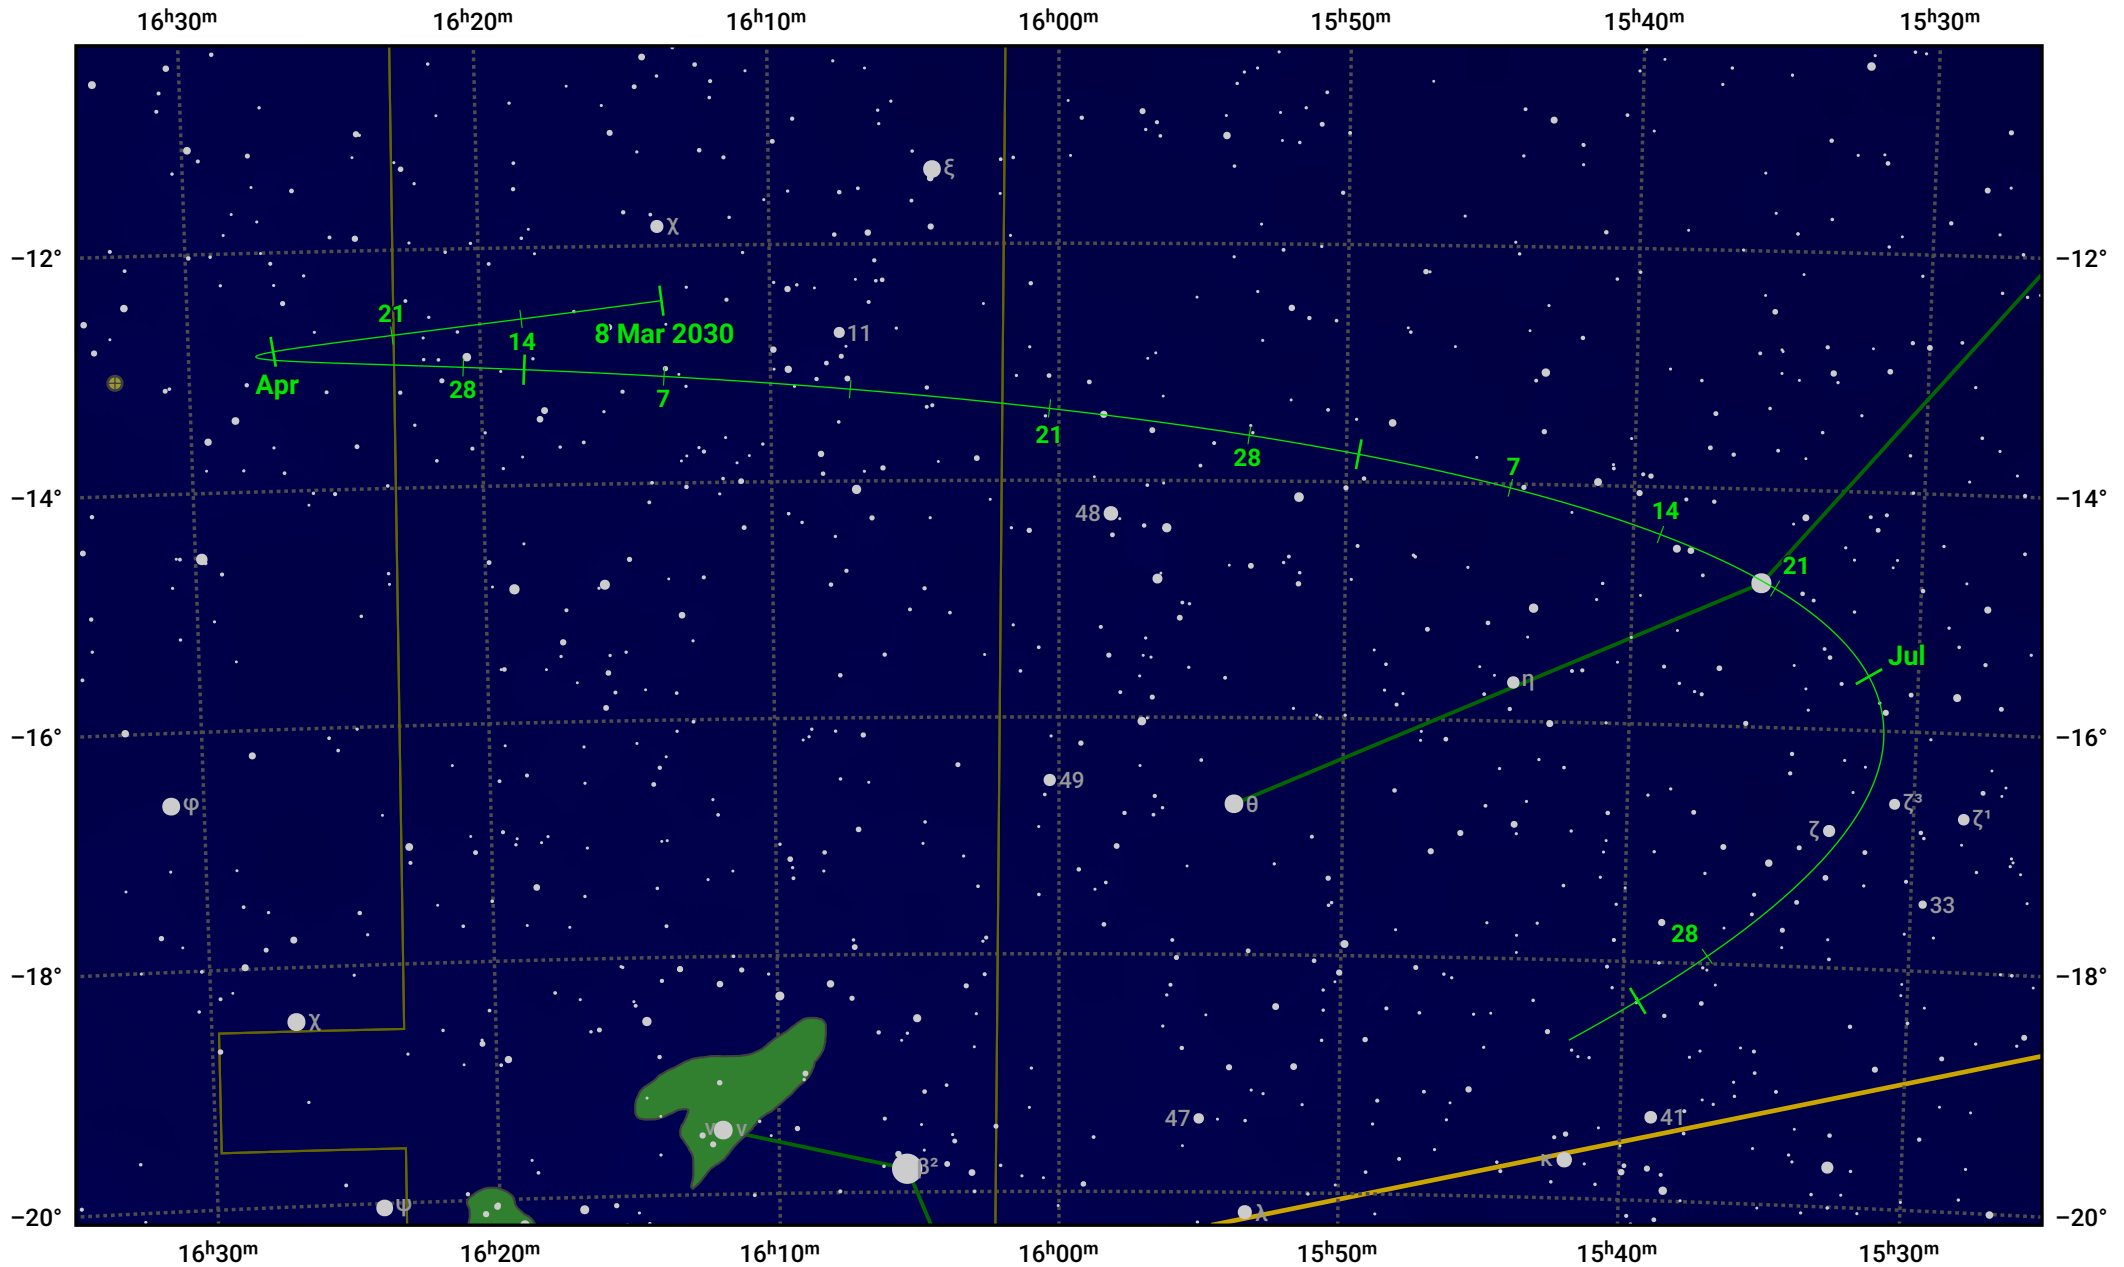

The path of Asteroid 14 Irene around opposition on 22 May 2030

© Dominic Ford 2011–2024. Date markers placed at midnight UTC. Downloaded from <https://in-the-sky.org>

Magnitude scale: 10.0 9.0 8.0 7.0 6.0 5.0 4.0 3.0 2.0

Ecliptic Plane

Galaxy Bright nebula Open cluster Globular cluster

Date	Mag	Phase
2030 Apr 1	10.3	96%
2030 Apr 30	9.7	99%
2030 May 1	9.7	99%
2030 Jun 1	9.5	100%
2030 Jul 1	10.3	98%
2030 Jul 17	10.7	97%
2030 Aug 1	11.0	96%