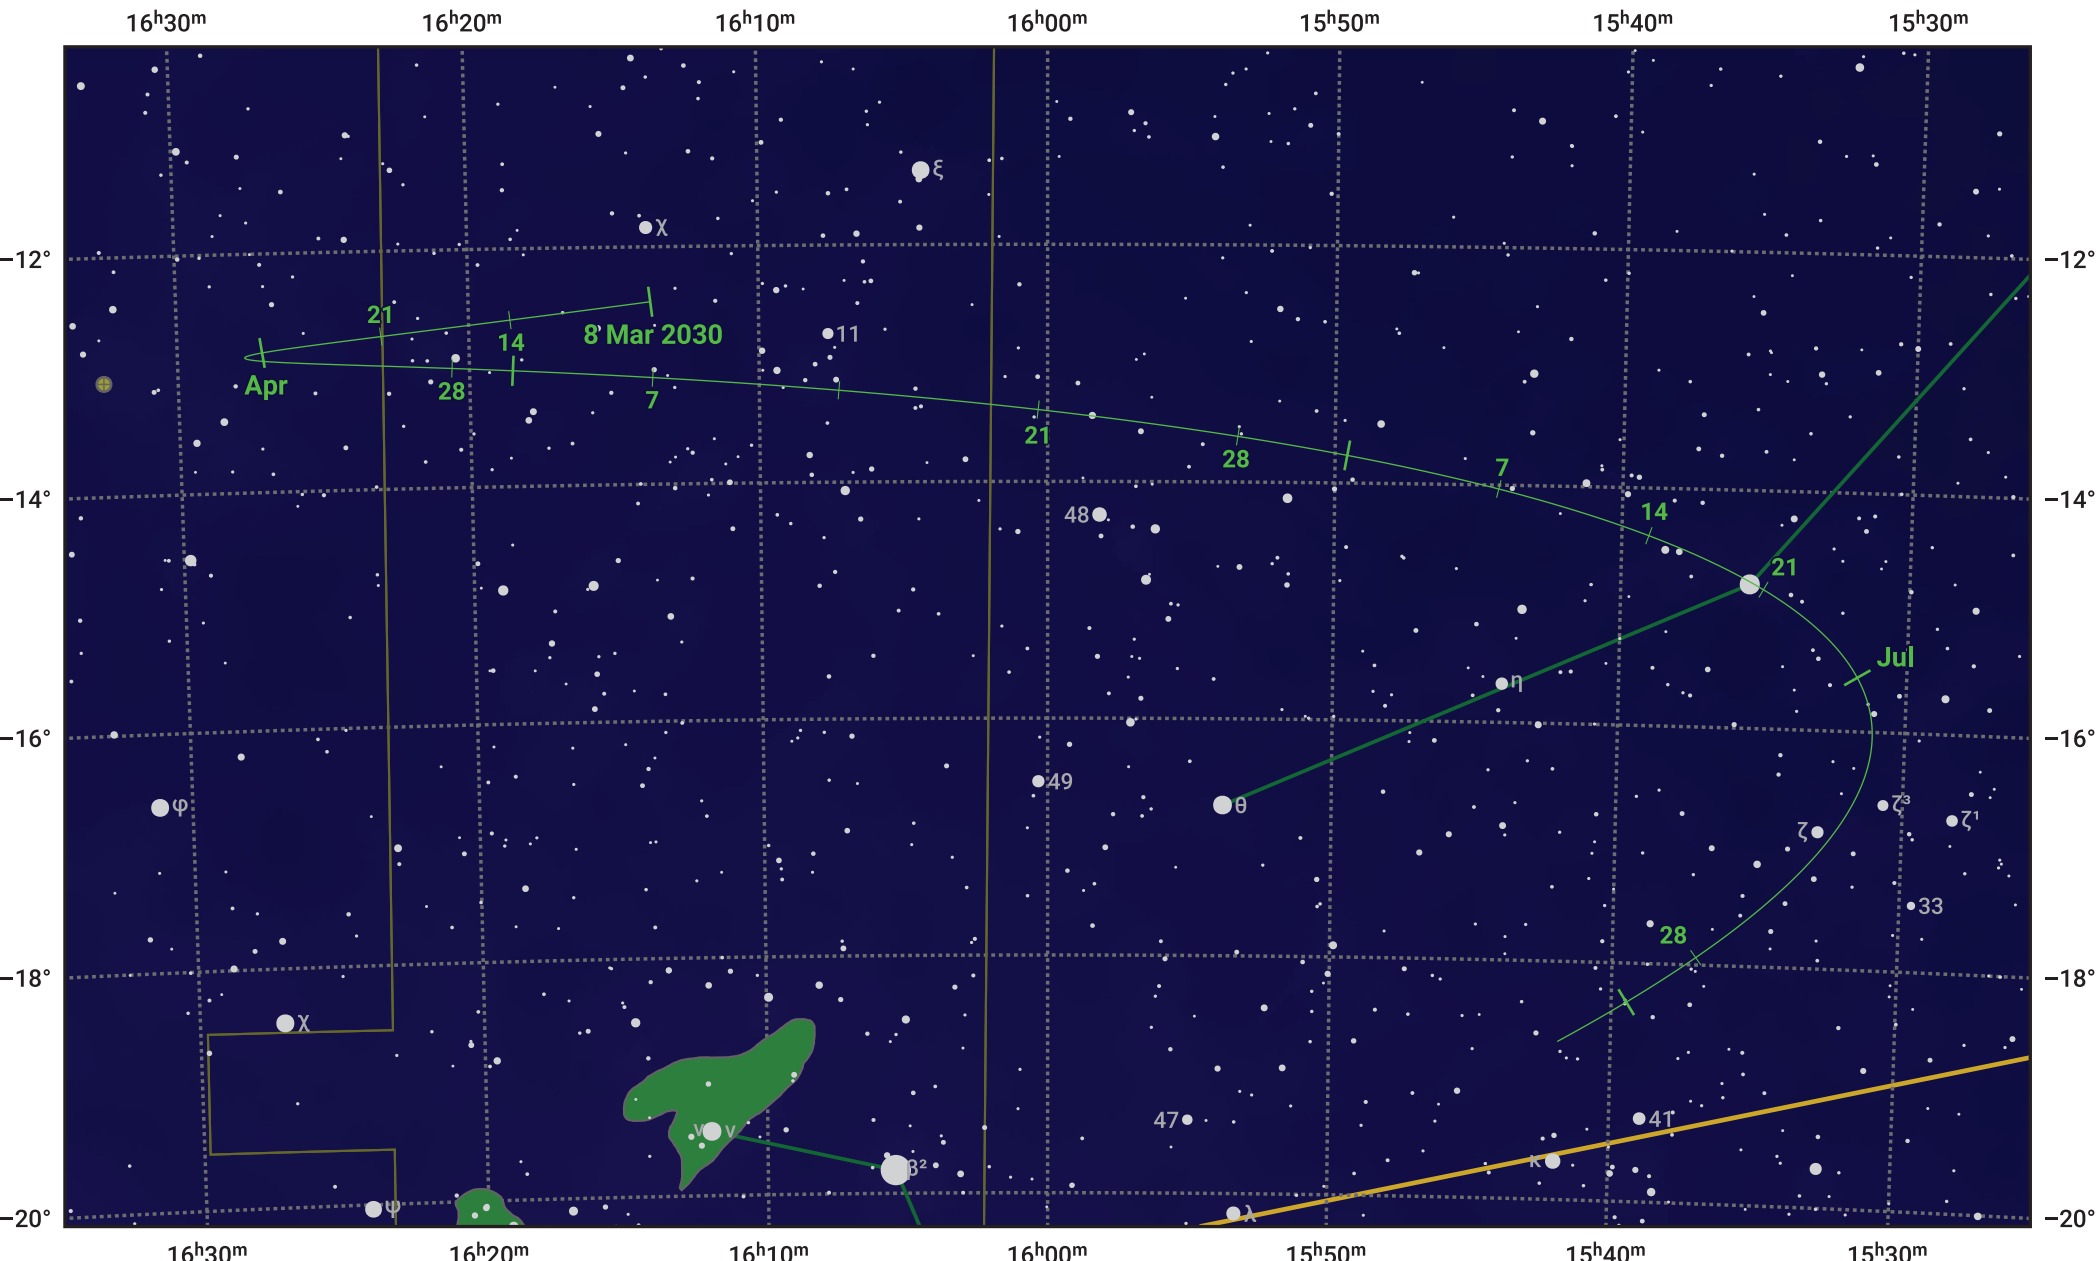

# The path of Asteroid 14 Irene around opposition on 22 May 2030

© Dominic Ford 2011–2024. Date markers placed at midnight UTC. Downloaded from <https://in-the-sky.org>

Magnitude scale: 10.0 9.0 8.0 7.0 6.0 5.0 4.0 3.0 2.0

— Ecliptic Plane

Galaxy Bright nebula Open cluster Globular cluster

| Date        | Mag  | Phase |
|-------------|------|-------|
| 2030 Apr 1  | 10.3 | 96%   |
| 2030 Apr 30 | 9.7  | 99%   |
| 2030 May 1  | 9.7  | 99%   |
| 2030 Jun 1  | 9.5  | 100%  |
| 2030 Jul 1  | 10.3 | 98%   |
| 2030 Jul 17 | 10.7 | 97%   |
| 2030 Aug 1  | 11.0 | 96%   |