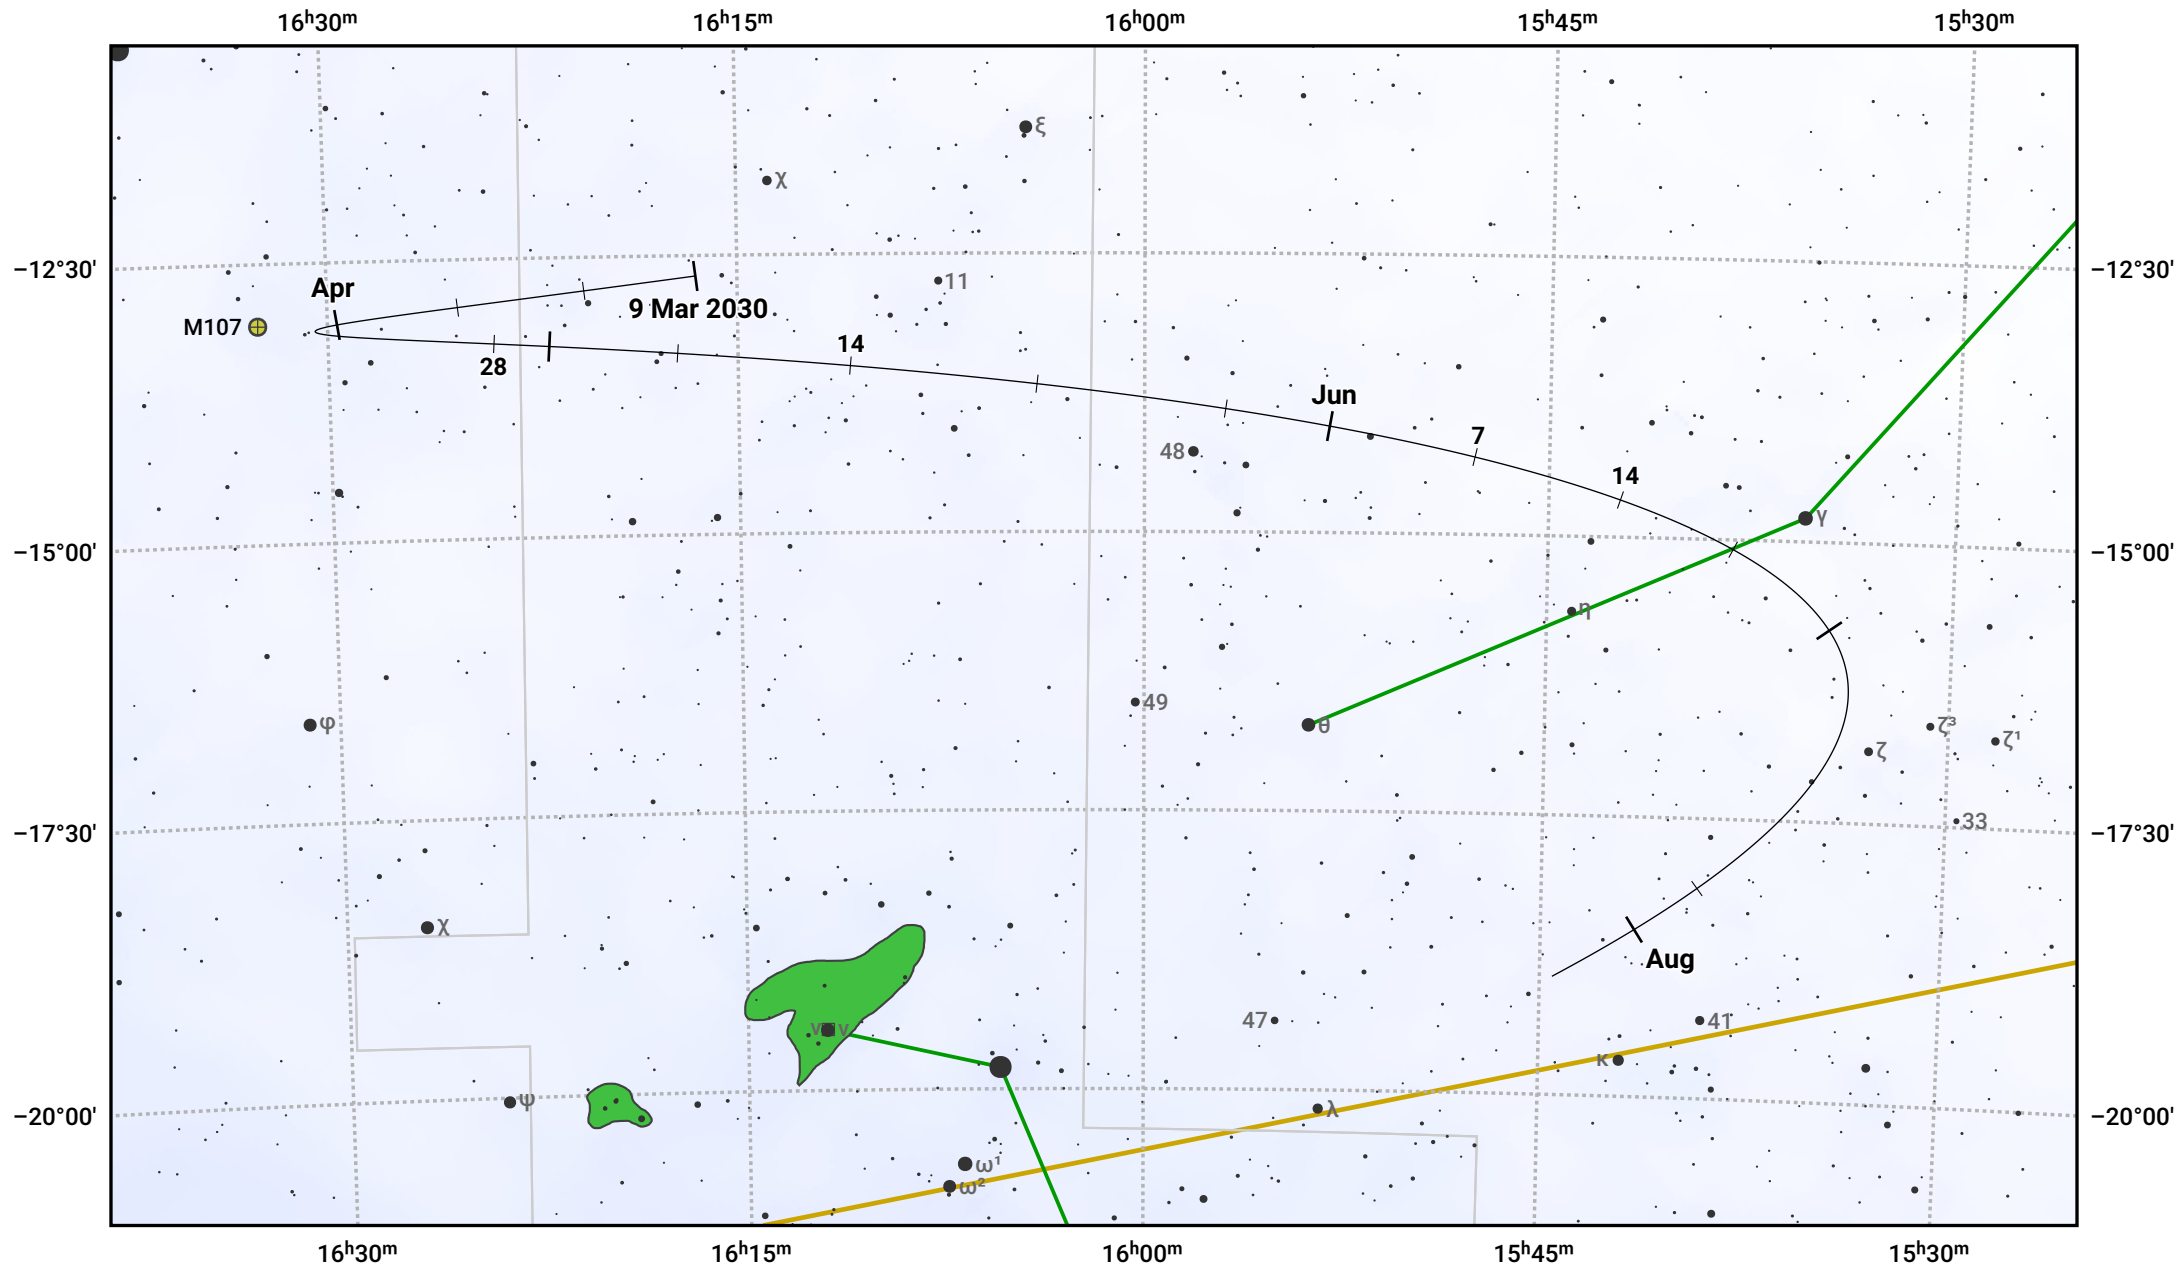

The path of Asteroid 14 Irene around opposition on 23 May 2030

© Dominic Ford 2011–2024. Date markers placed at midnight UTC. Downloaded from <https://in-the-sky.org>

Magnitude scale: 10.0 9.0 8.0 7.0 6.0 5.0 4.0 3.0 2.0

— Ecliptic Plane

Galaxy Bright nebula Open cluster Globular cluster

Date	Mag	Phase
2030 Apr 1	10.3	96%
2030 May 1	9.7	99%
2030 Jun 1	9.5	100%
2030 Jul 1	10.3	98%
2030 Jul 18	10.7	97%
2030 Aug 1	11.0	96%