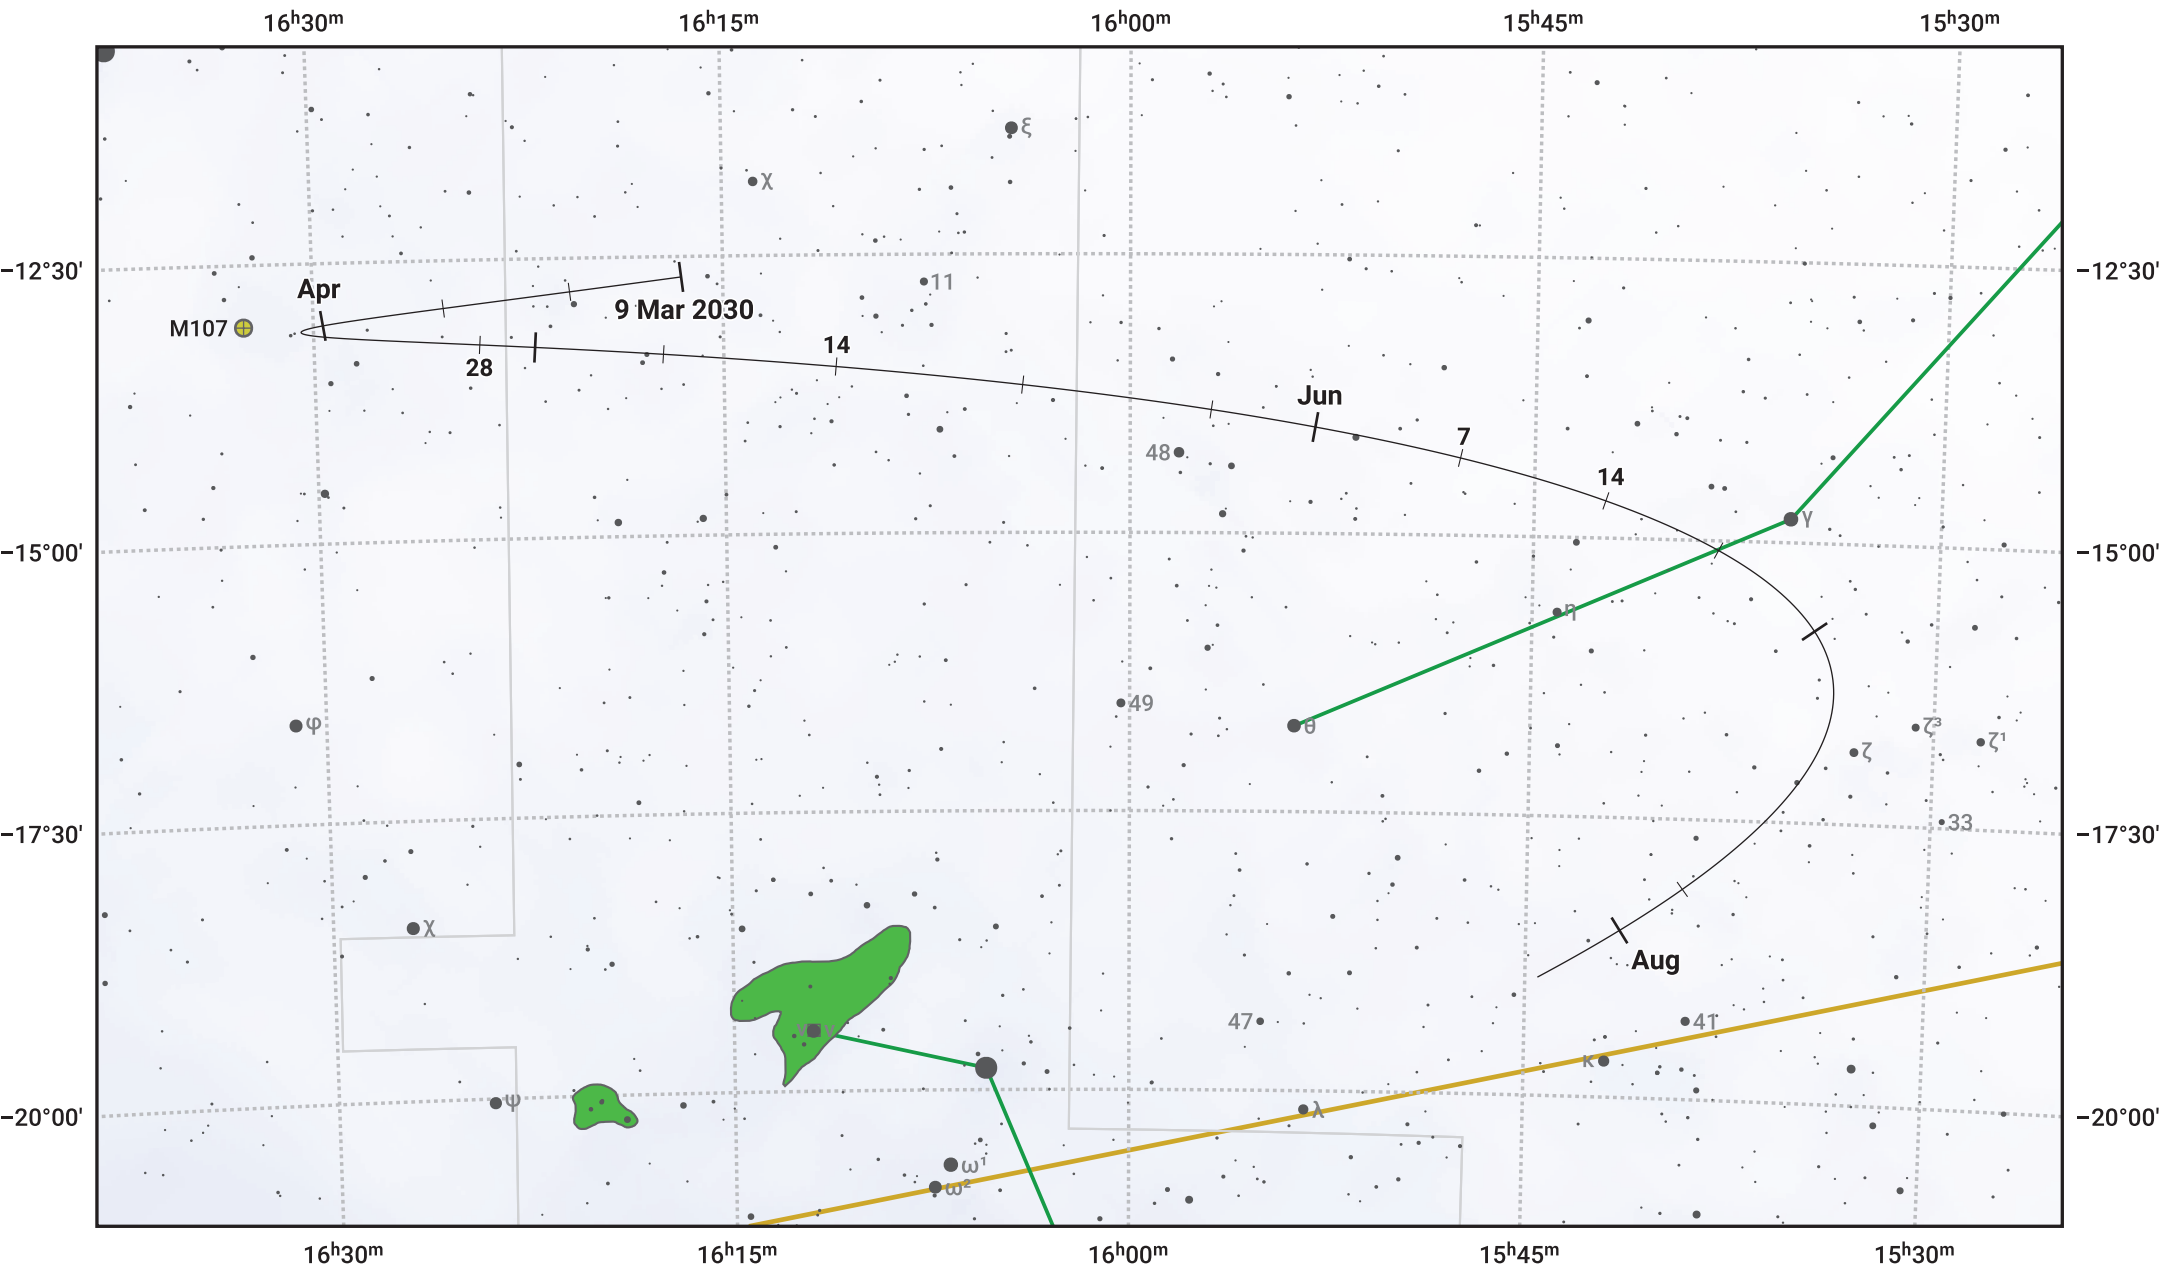

The path of Asteroid 14 Irene around opposition on 23 May 2030

© Dominic Ford 2011–2024. Date markers placed at midnight UTC. Downloaded from <https://in-the-sky.org>

Magnitude scale: 10.0 9.0 8.0 7.0 6.0 5.0 4.0 3.0 2.0

— Ecliptic Plane

Galaxy Bright nebula Open cluster Globular cluster

Date	Mag	Phase
2030 Apr 1	10.3	96%
2030 May 1	9.7	99%
2030 Jun 1	9.5	100%
2030 Jul 1	10.3	98%
2030 Jul 18	10.7	97%
2030 Aug 1	11.0	96%