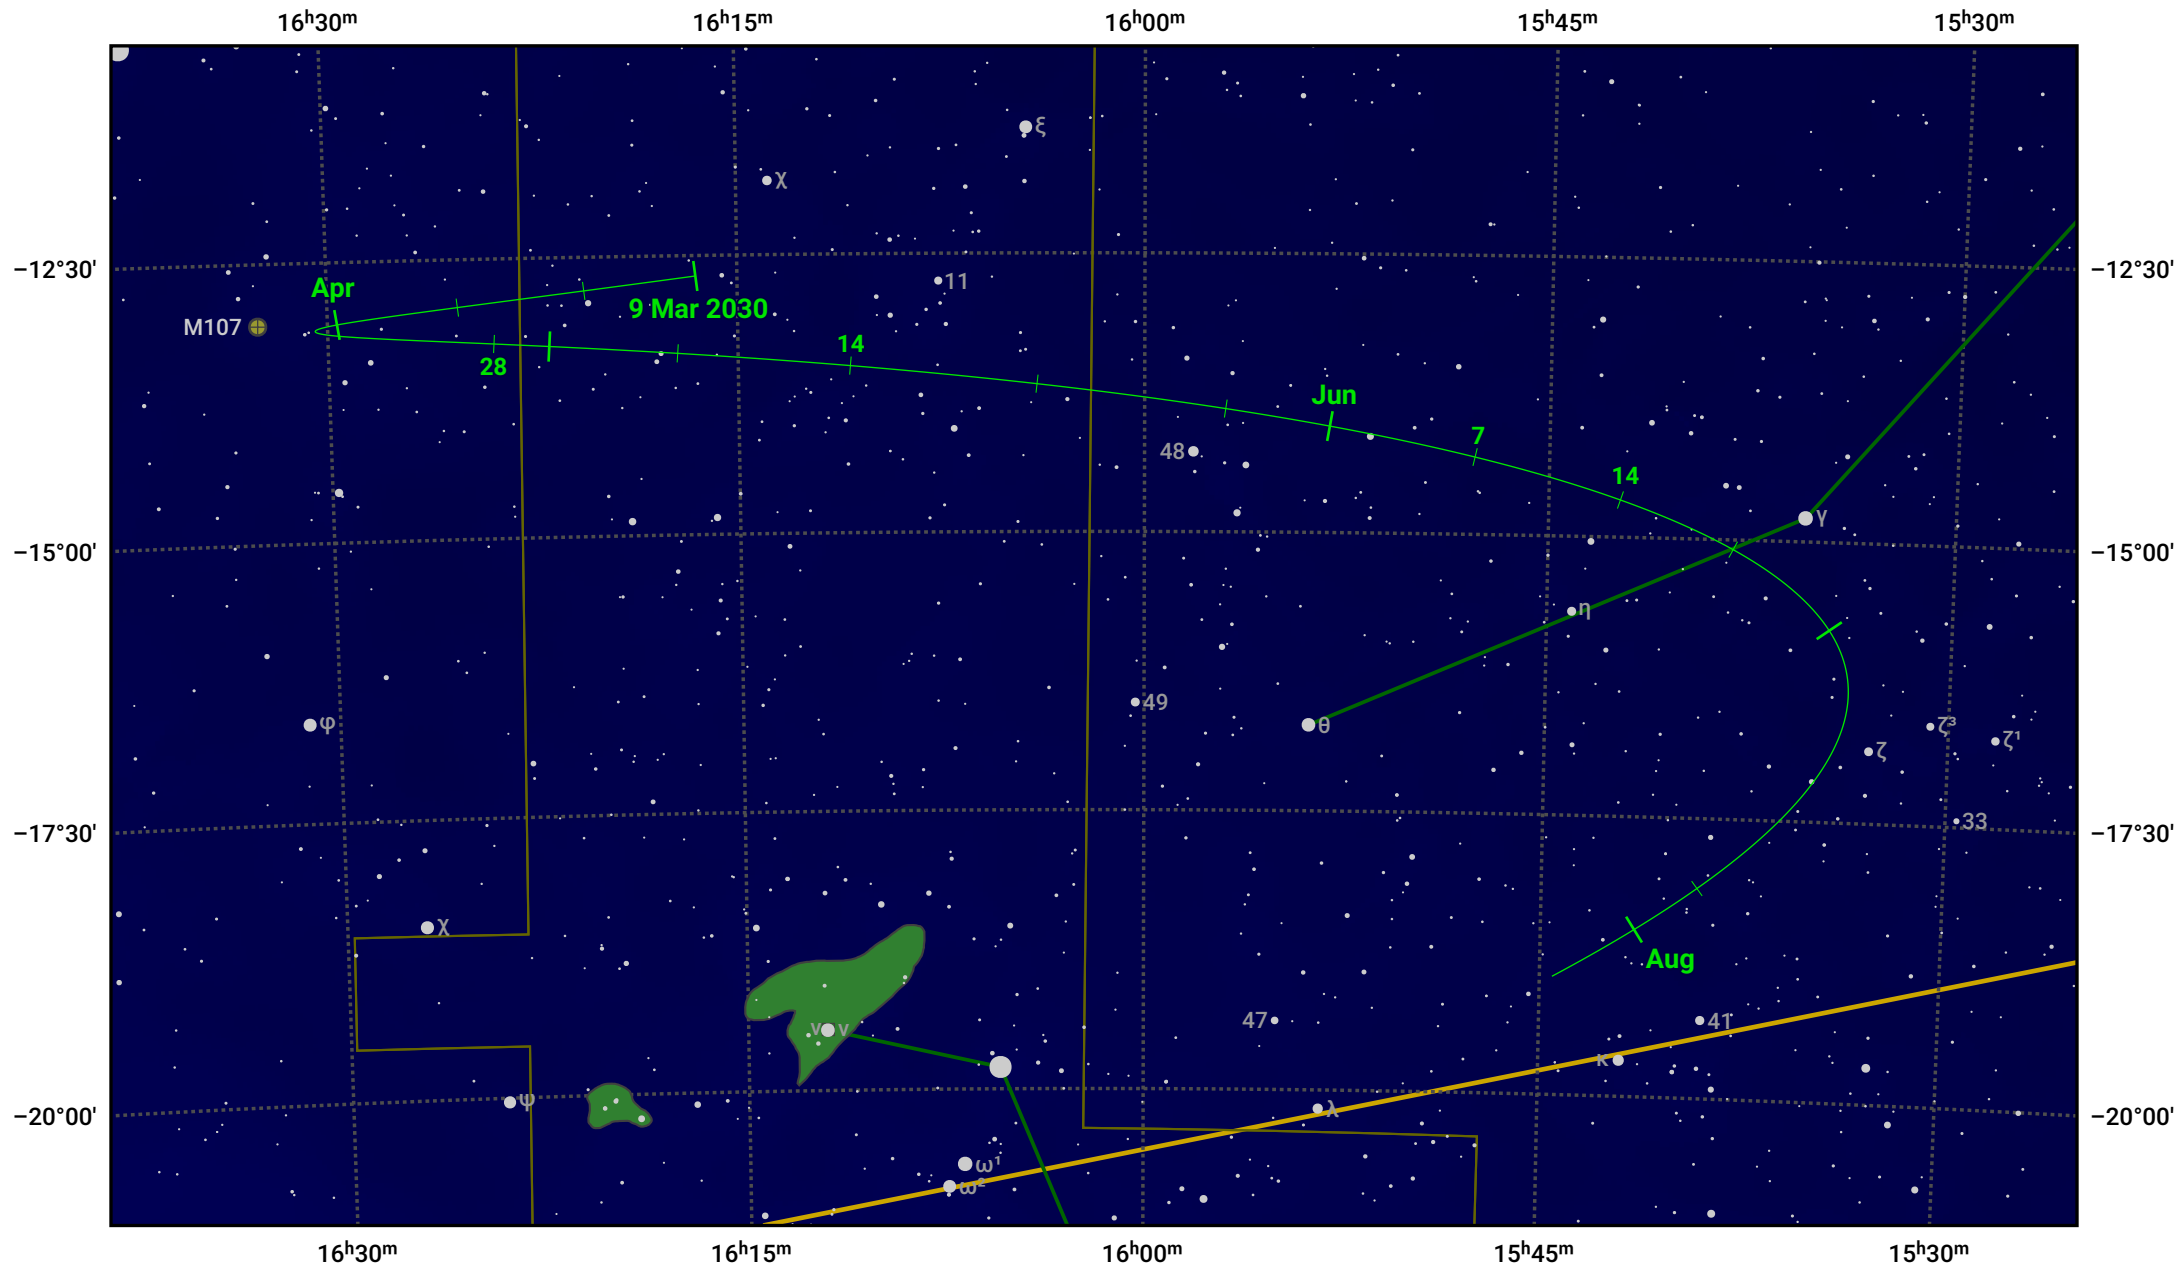

# The path of Asteroid 14 Irene around opposition on 23 May 2030

© Dominic Ford 2011–2024. Date markers placed at midnight UTC. Downloaded from <https://in-the-sky.org>

Magnitude scale: 10.0 9.0 8.0 7.0 6.0 5.0 4.0 3.0 2.0

— Ecliptic Plane

Galaxy    Bright nebula    Open cluster    Globular cluster

| Date        | Mag  | Phase |
|-------------|------|-------|
| 2030 Apr 1  | 10.3 | 96%   |
| 2030 May 1  | 9.7  | 99%   |
| 2030 Jun 1  | 9.5  | 100%  |
| 2030 Jul 1  | 10.3 | 98%   |
| 2030 Jul 18 | 10.7 | 97%   |
| 2030 Aug 1  | 11.0 | 96%   |