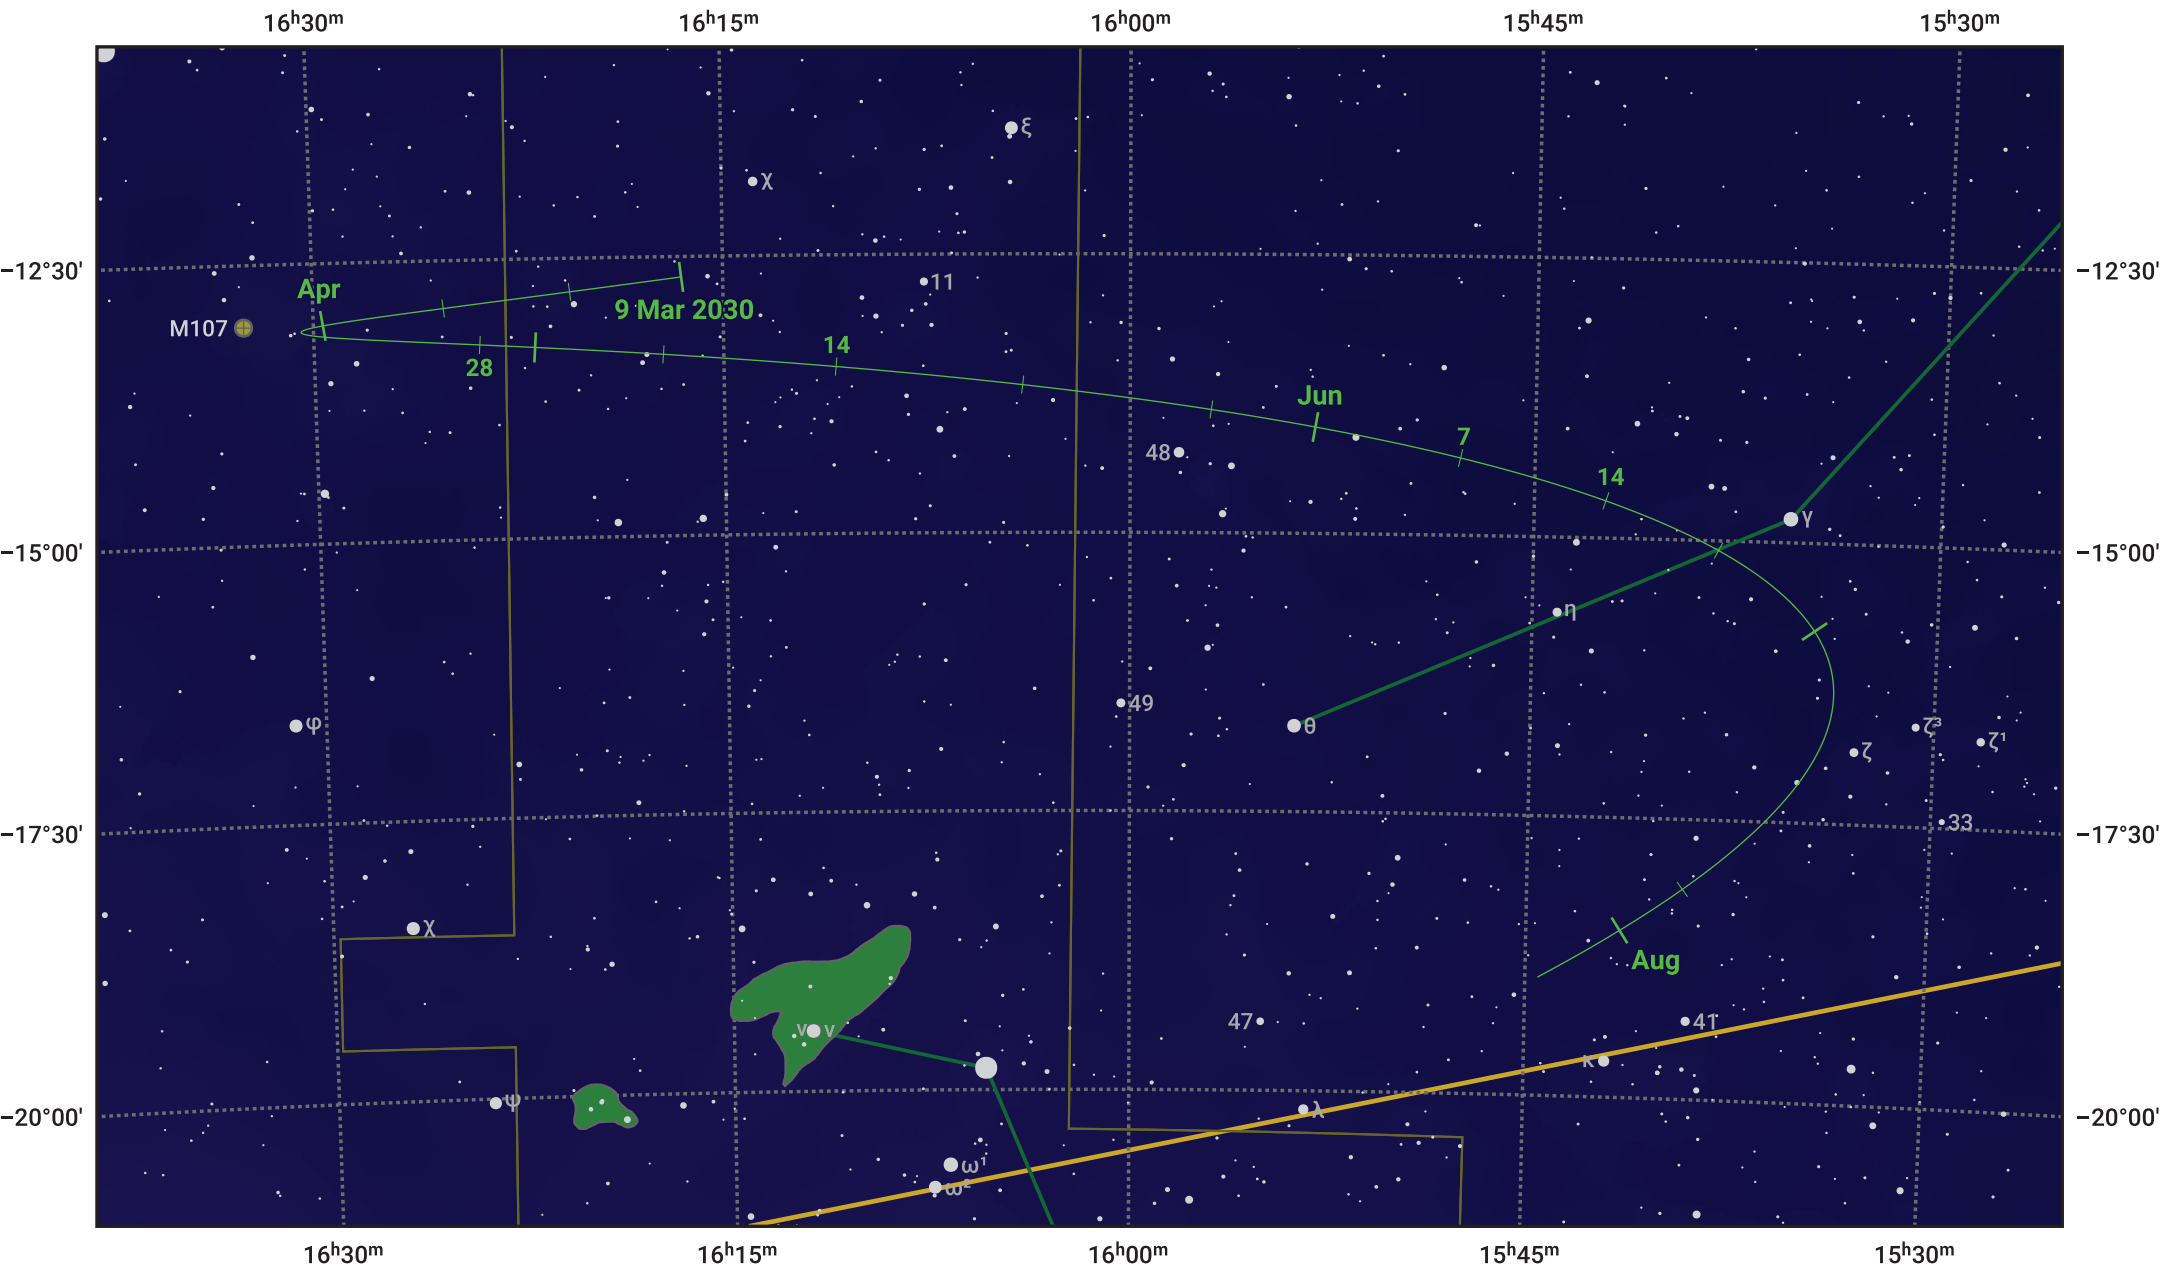

The path of Asteroid 14 Irene around opposition on 23 May 2030

© Dominic Ford 2011–2024. Date markers placed at midnight UTC. Downloaded from <https://in-the-sky.org>

Magnitude scale: 10.0 9.0 8.0 7.0 6.0 5.0 4.0 3.0 2.0

— Ecliptic Plane

Galaxy Bright nebula Open cluster Globular cluster

Date	Mag	Phase
2030 Apr 1	10.3	96%
2030 May 1	9.7	99%
2030 Jun 1	9.5	100%
2030 Jul 1	10.3	98%
2030 Jul 18	10.7	97%
2030 Aug 1	11.0	96%