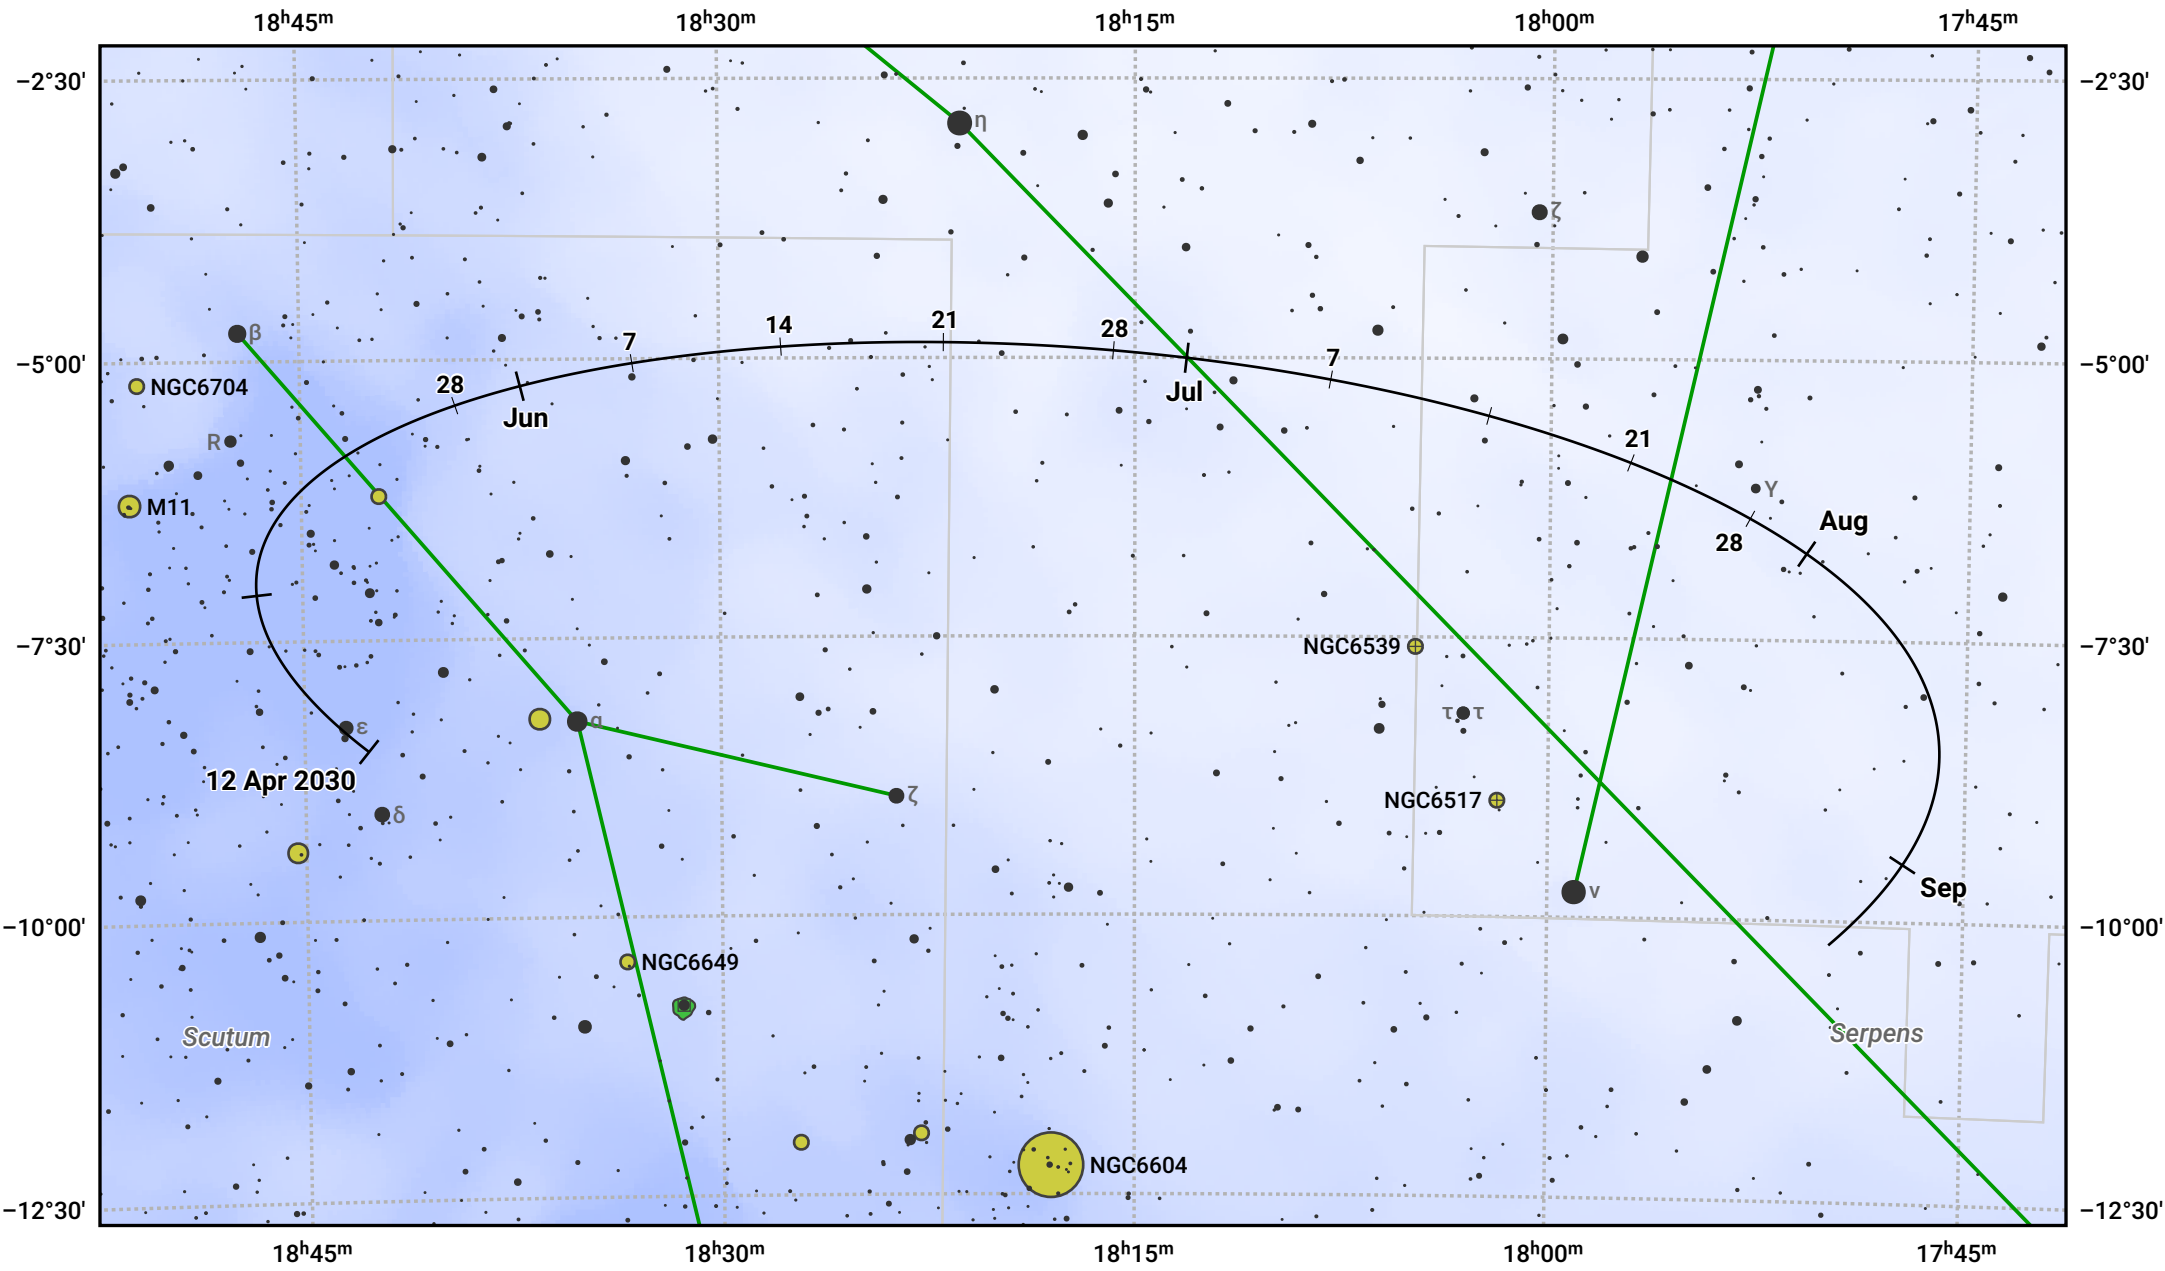

# The path of Asteroid 3 Juno around opposition on 26 Jun 2030

© Dominic Ford 2011–2024. Date markers placed at midnight UTC. Downloaded from <https://in-the-sky.org>

Magnitude scale: 10.0 9.0 8.0 7.0 6.0 5.0 4.0 3.0

— Ecliptic Plane

Galaxy    Bright nebula    Open cluster    Globular cluster

Date	Mag
2030 May 1	10.7
2030 Jun 1	10.1
2030 Jun 11	10.0
2030 Jul 1	9.8
2030 Aug 1	10.2
2030 Sep 1	10.6