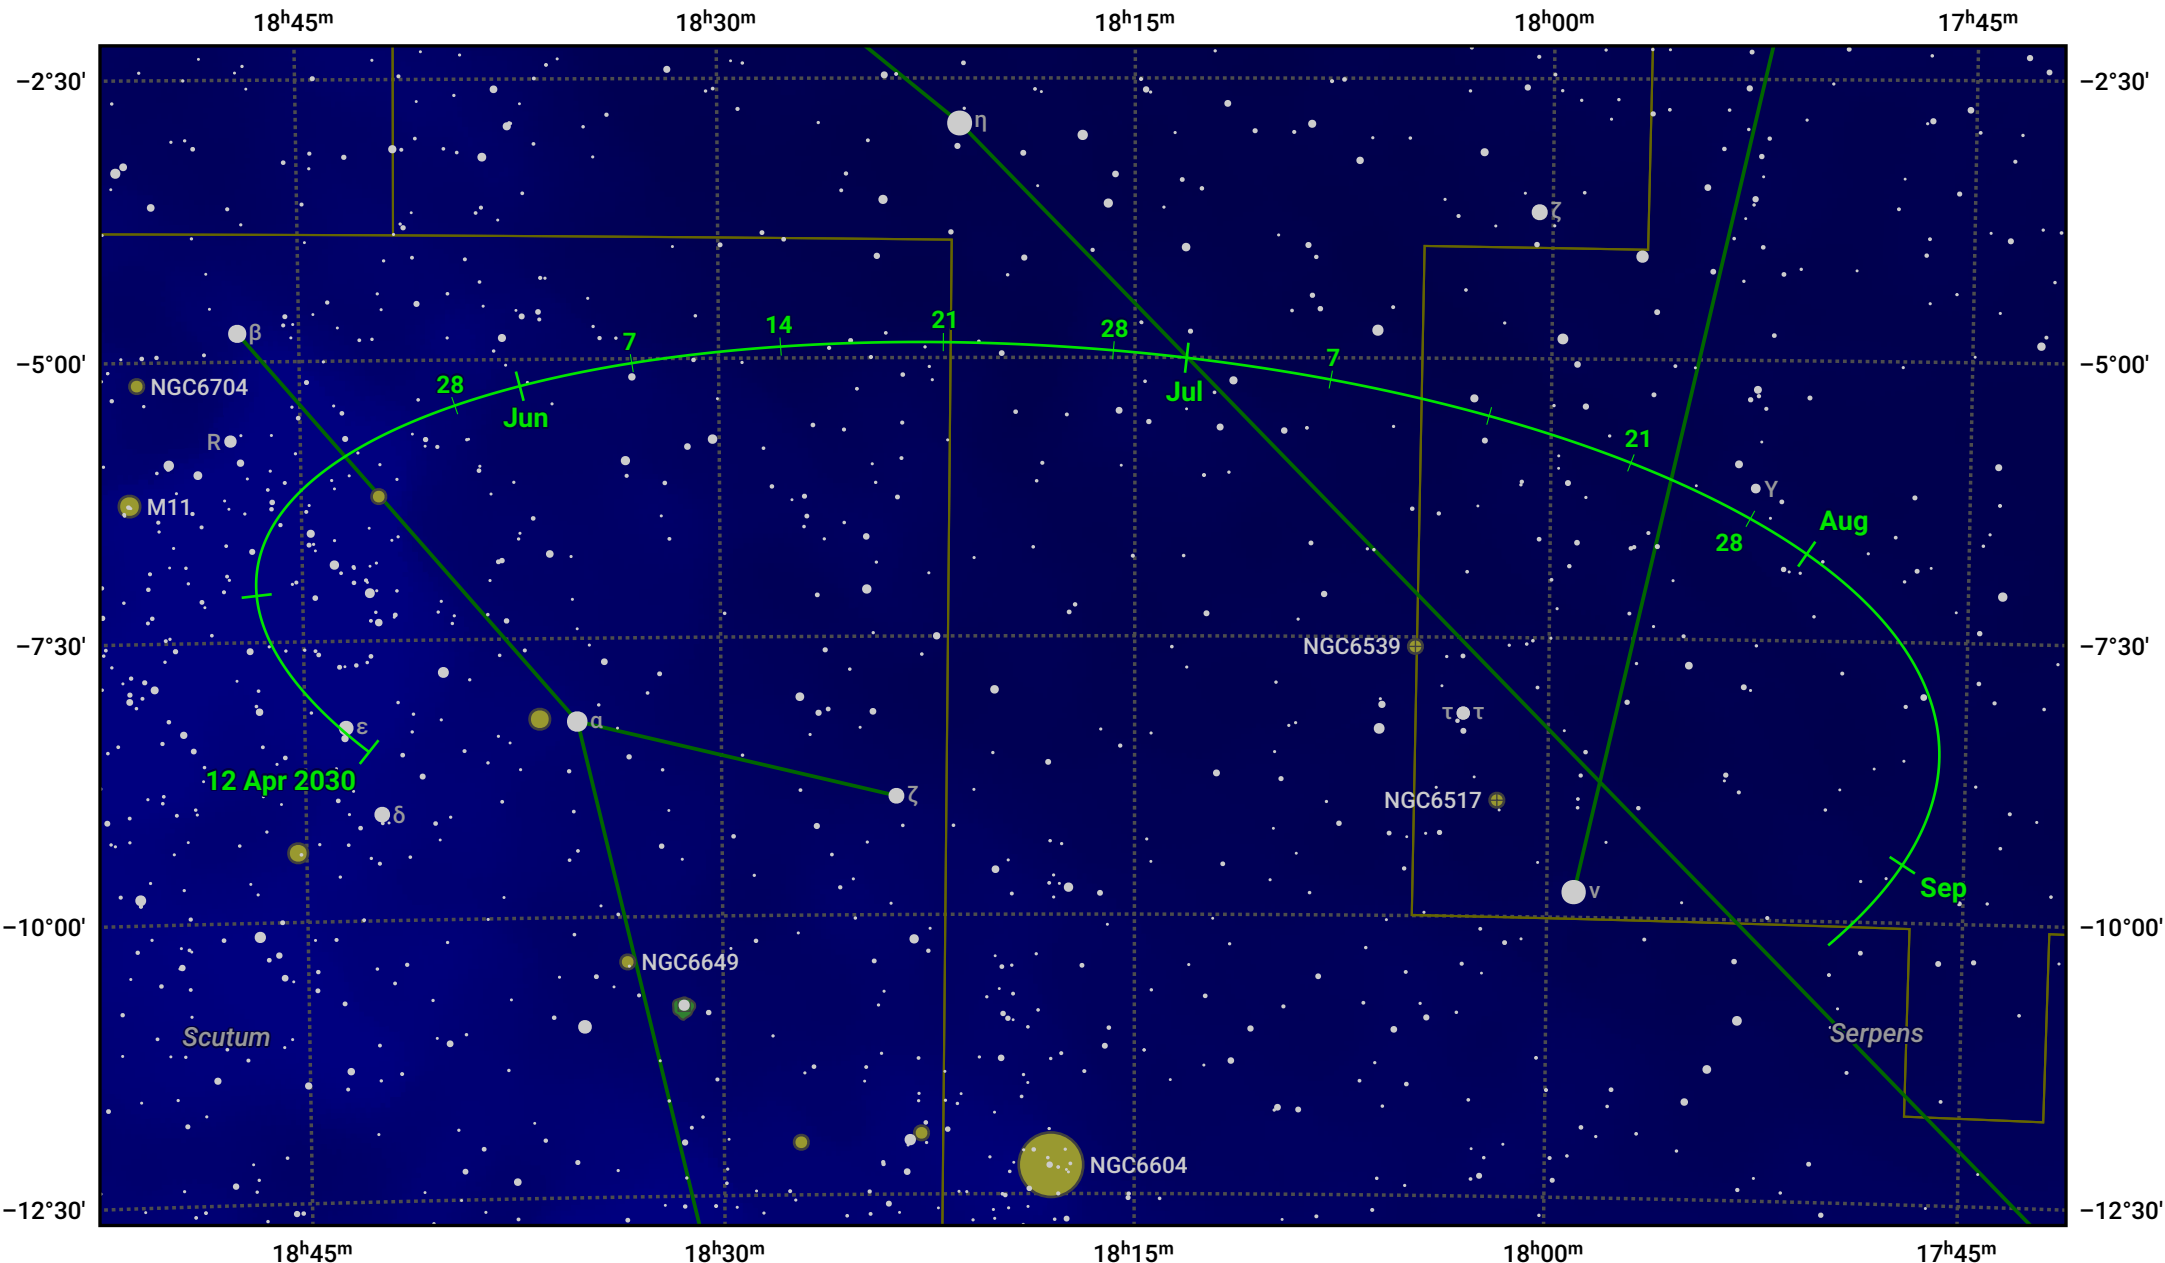

The path of Asteroid 3 Juno around opposition on 26 Jun 2030

© Dominic Ford 2011–2024. Date markers placed at midnight UTC. Downloaded from <https://in-the-sky.org>

Magnitude scale: 10.0 9.0 8.0 7.0 6.0 5.0 4.0 3.0

— Ecliptic Plane

Galaxy Bright nebula Open cluster Globular cluster

Date	Mag
2030 May 1	10.7
2030 Jun 1	10.1
2030 Jun 11	10.0
2030 Jul 1	9.8
2030 Aug 1	10.2
2030 Sep 1	10.6