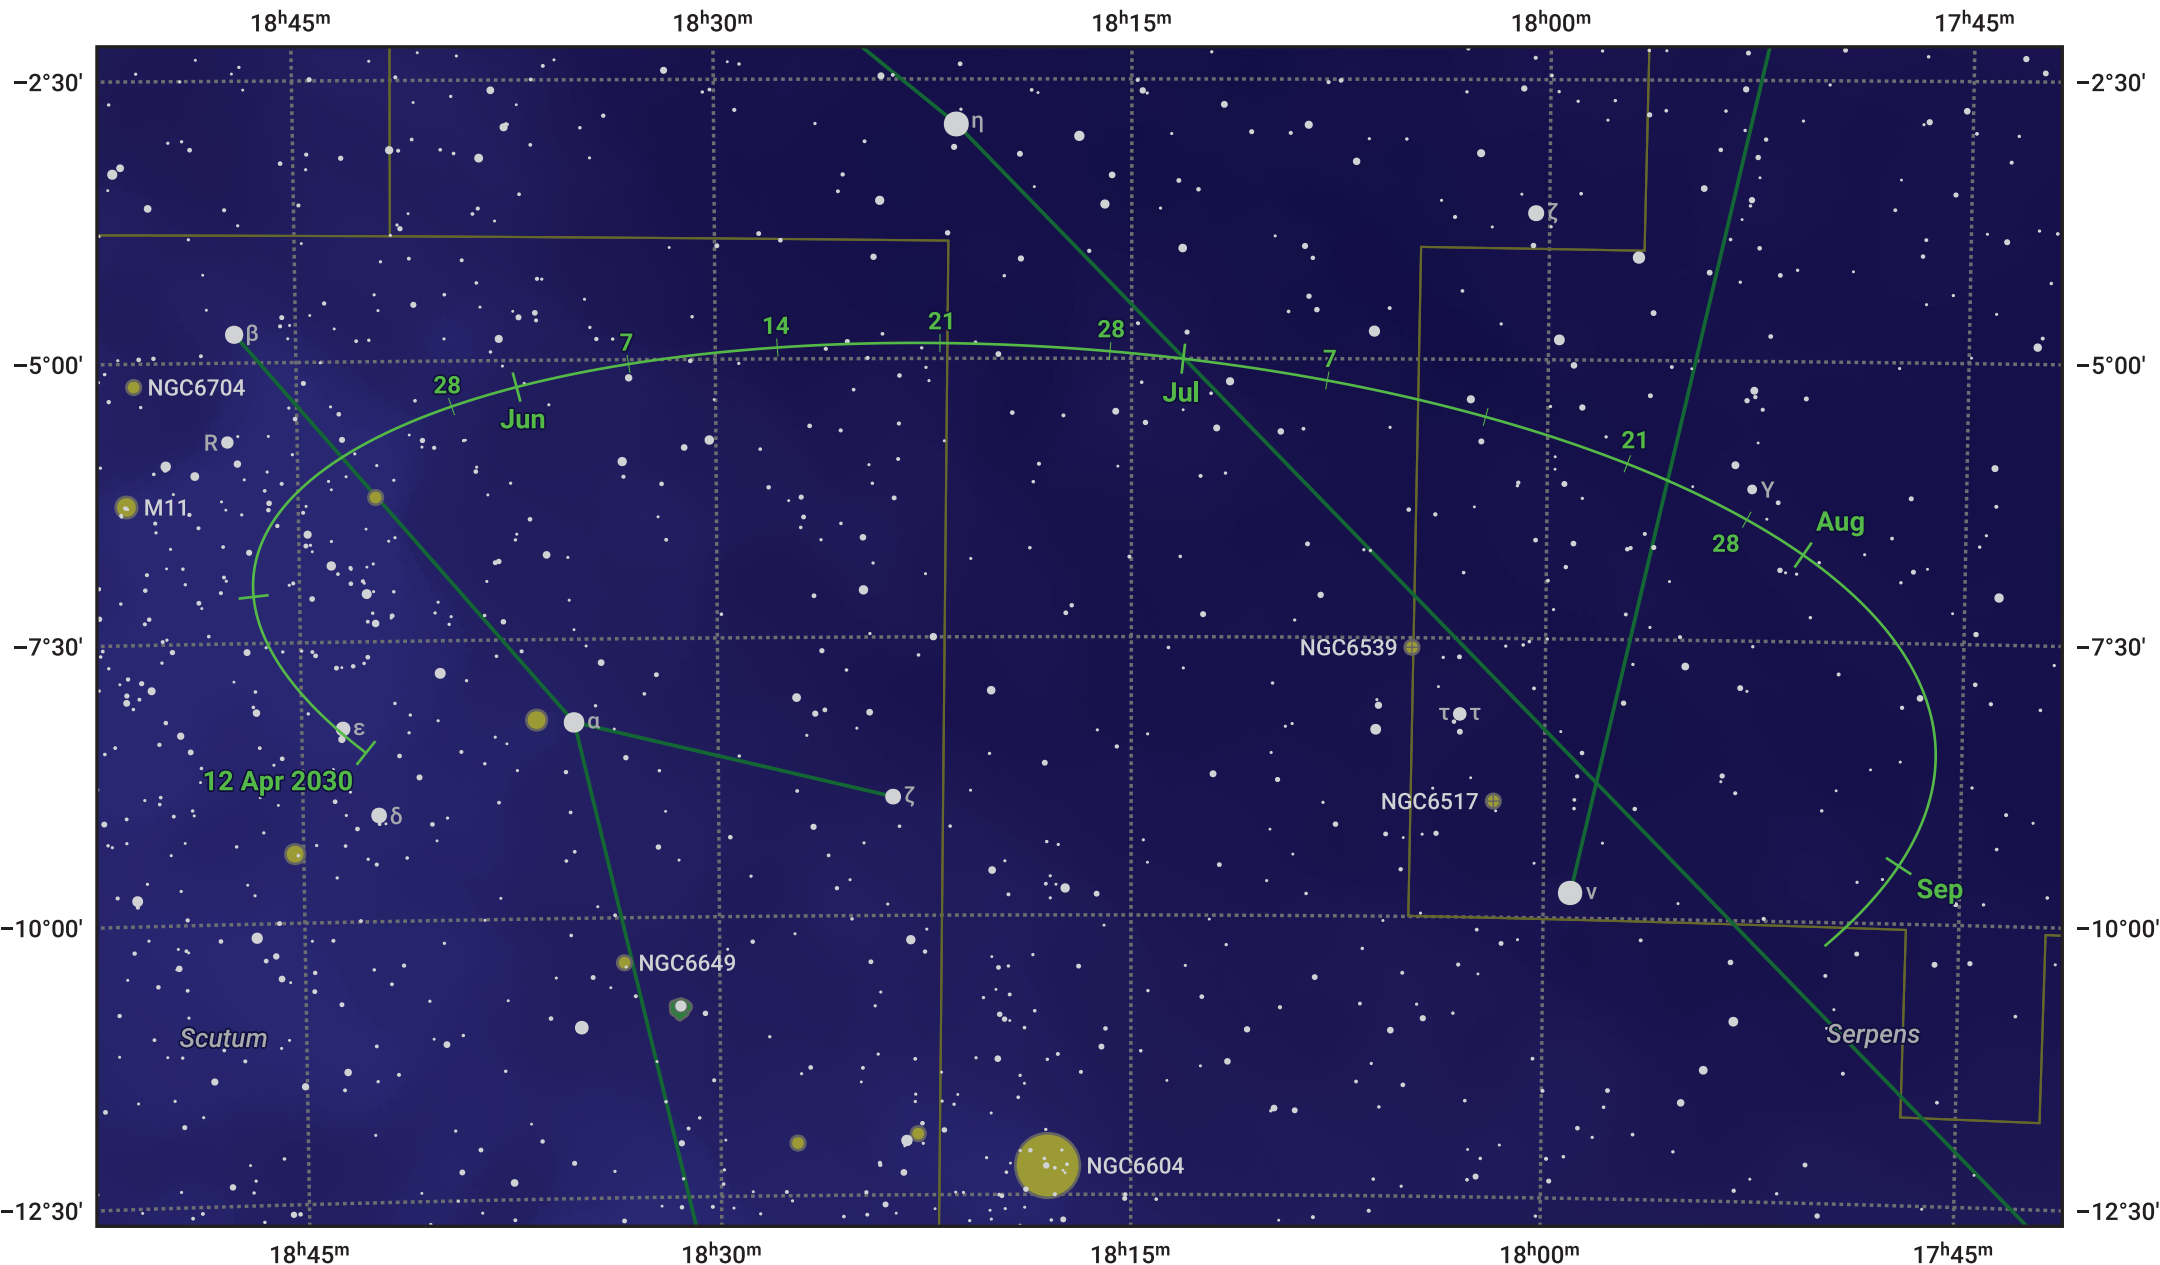

# The path of Asteroid 3 Juno around opposition on 26 Jun 2030

© Dominic Ford 2011–2024. Date markers placed at midnight UTC. Downloaded from <https://in-the-sky.org>

Magnitude scale: 10.0 9.0 8.0 7.0 6.0 5.0 4.0 3.0

— Ecliptic Plane

- Galaxy
- Bright nebula
- Open cluster
- ⊕ Globular cluster

Date	Mag
2030 May 1	10.7
2030 Jun 1	10.1
2030 Jun 11	10.0
2030 Jul 1	9.8
2030 Aug 1	10.2
2030 Sep 1	10.6