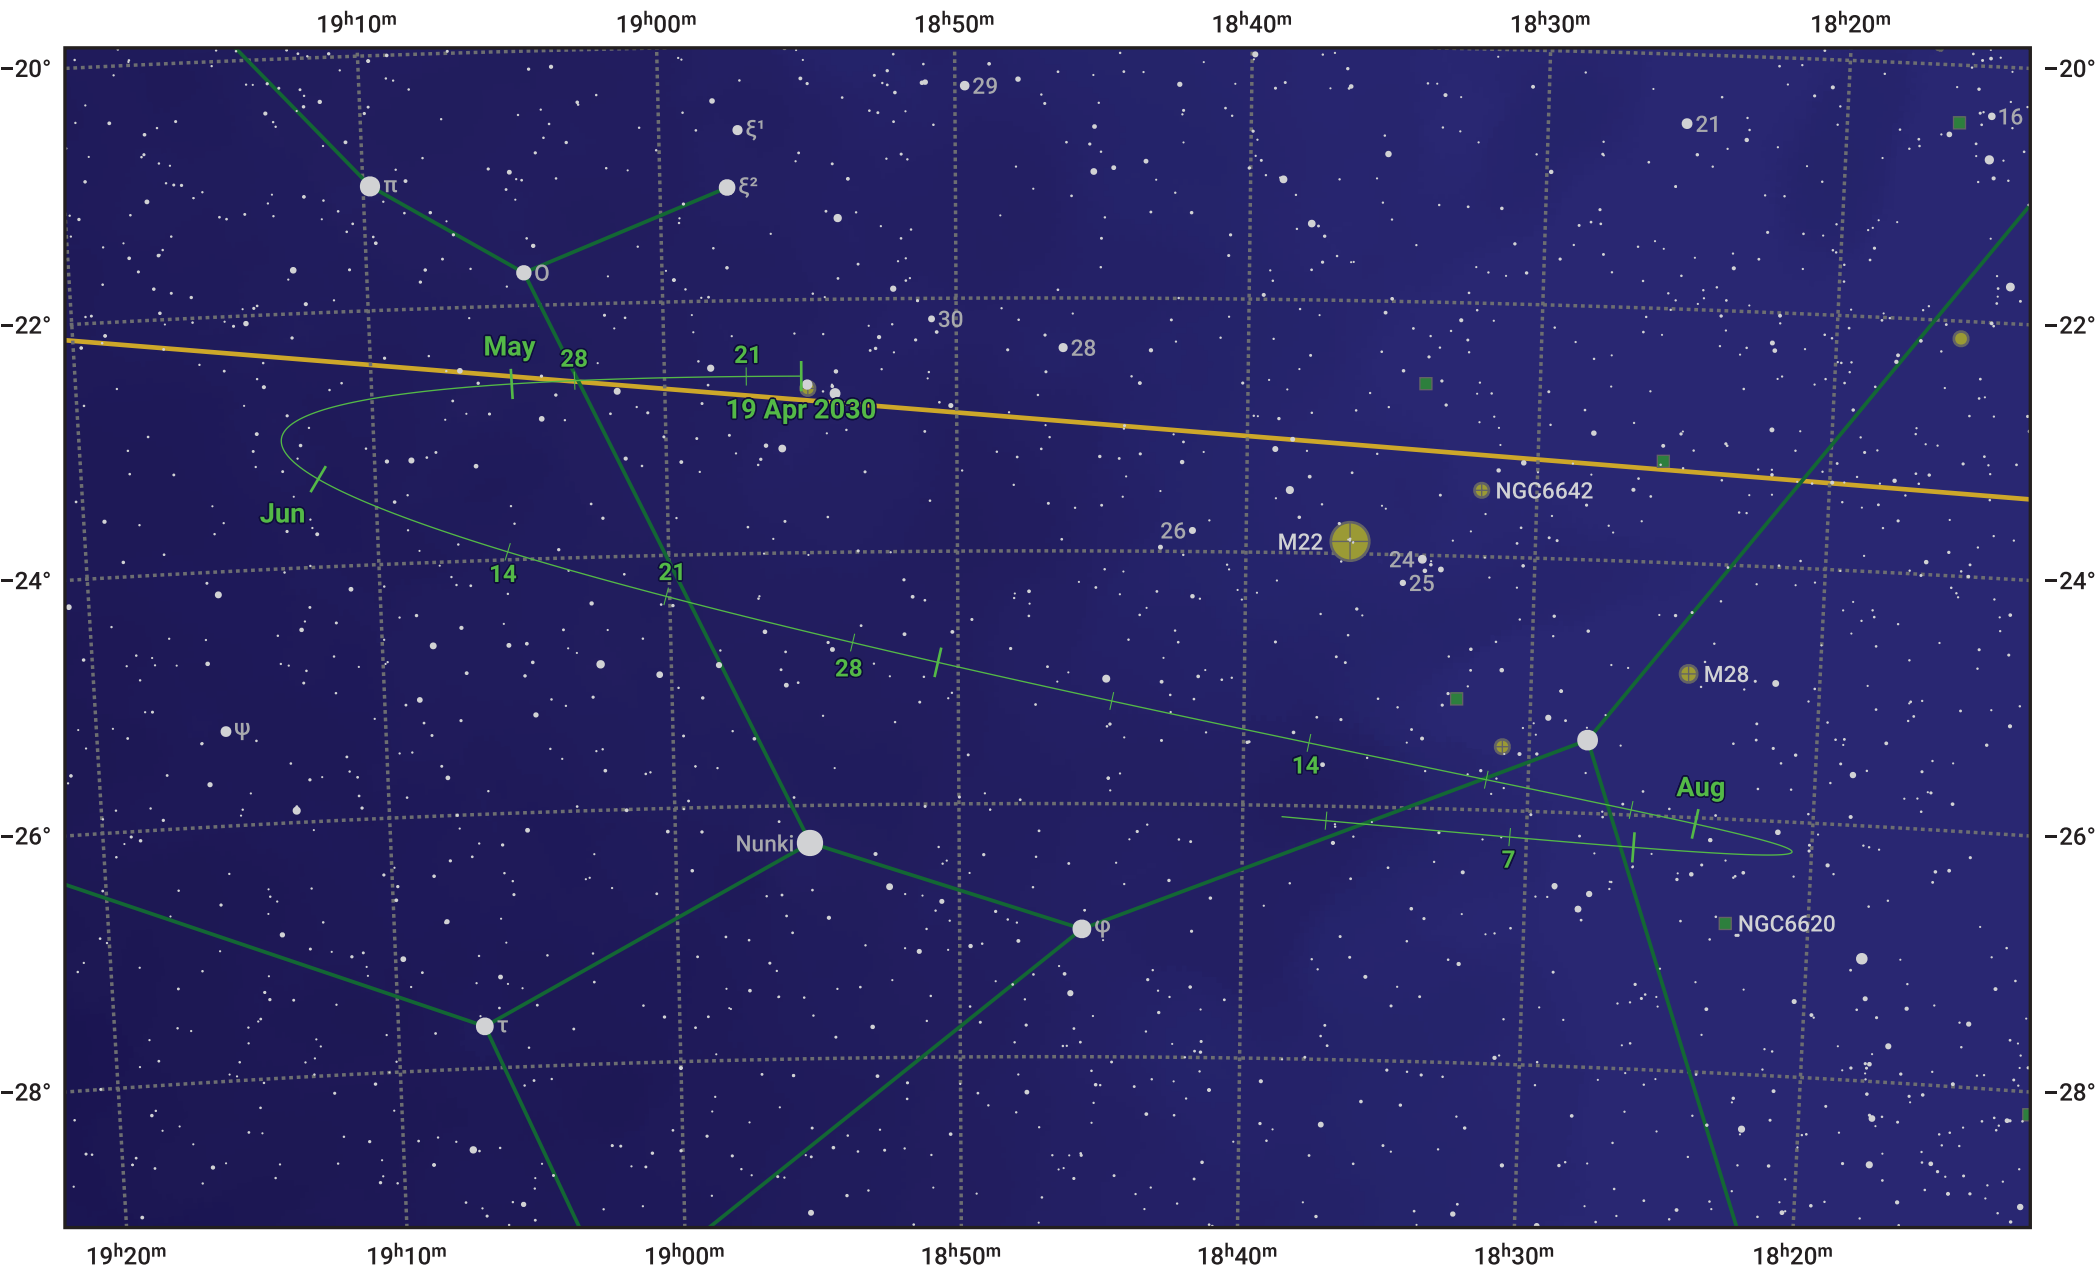

# The path of Asteroid 21 Lutetia around opposition on 3 Jul 2030

© Dominic Ford 2011–2024. Date markers placed at midnight UTC. Downloaded from <https://in-the-sky.org>

Magnitude scale: 10.0 9.0 8.0 7.0 6.0 5.0 4.0 3.0 2.0

— Ecliptic Plane

Galaxy    Bright nebula    Open cluster    Globular cluster

Date	Mag	Phase
2030 May 1	11.5	96%
2030 May 31	10.7	98%
2030 Jun 1	10.7	98%
2030 Jul 1	9.7	100%
2030 Aug 1	10.4	98%
2030 Aug 15	10.7	97%
2030 Sep 1	11.0	95%