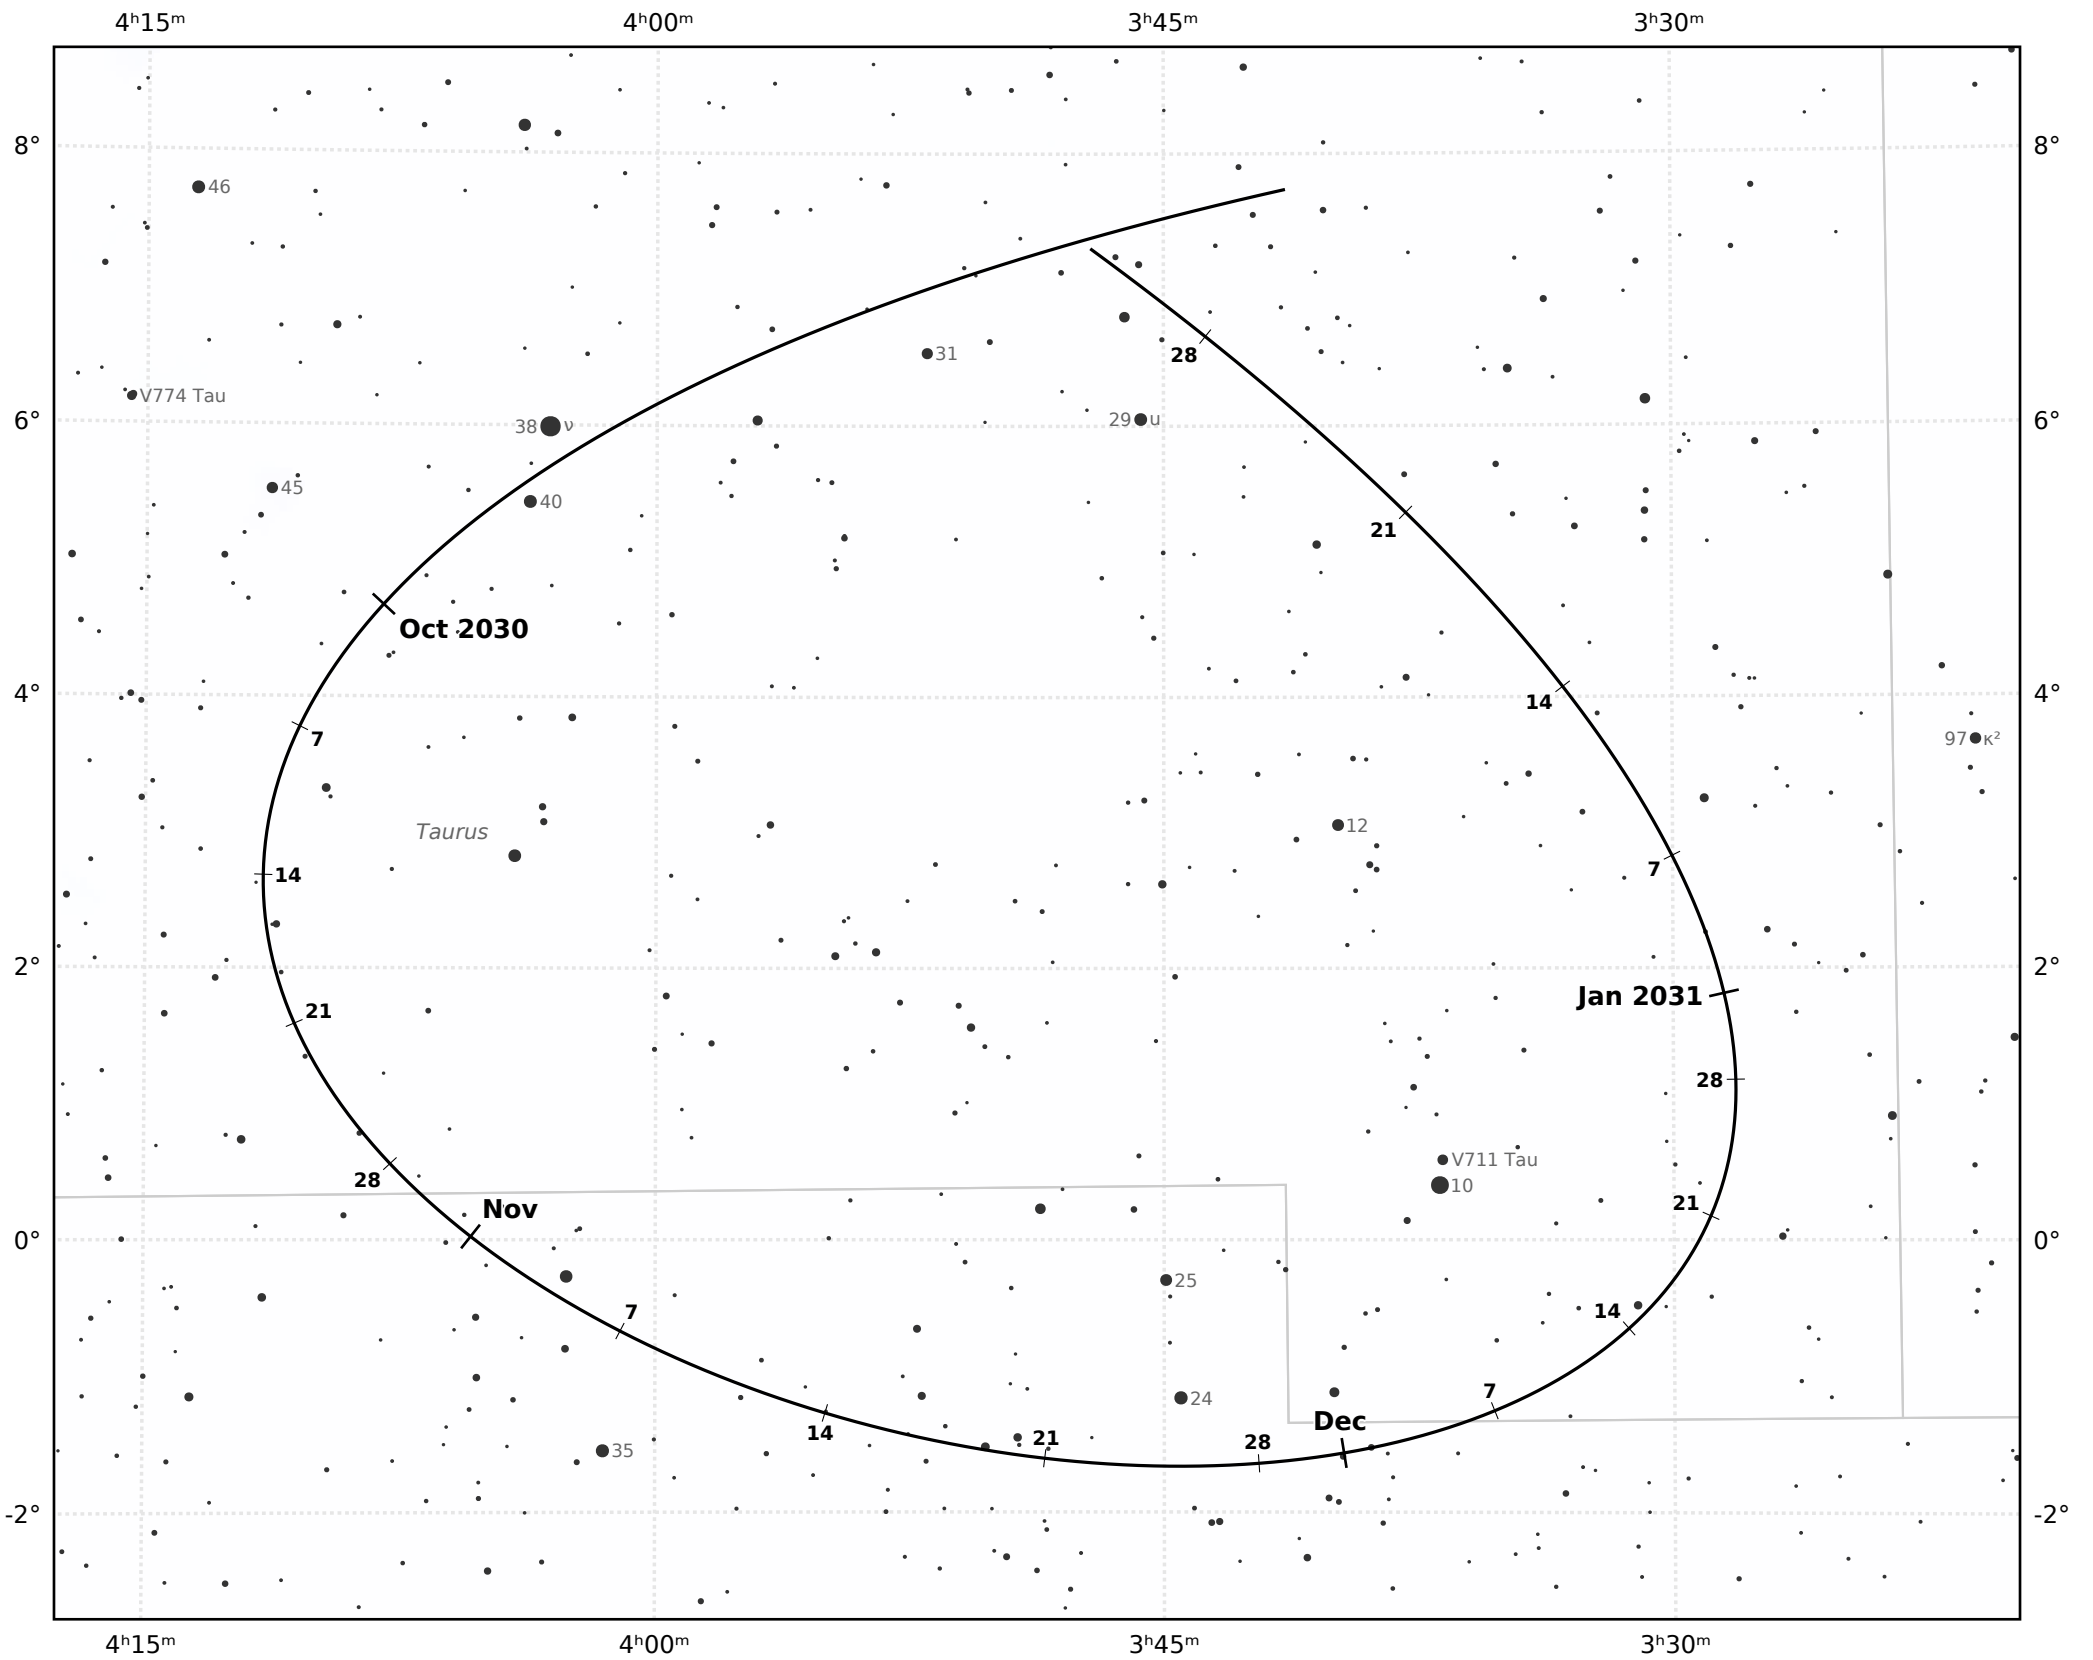

The path of Asteroid 18 Melpomene around opposition on 18 Nov 2030

© Dominic Ford 2011–2021. Downloaded from <https://in-the-sky.org>

Magnitude scale: -9.5 -9.0 -8.5 -8.0 -7.5 -7.0 -6.5 -6.0 -5.5 -5.0 -4.5 -4.0 -3.5

— Ecliptic Plane