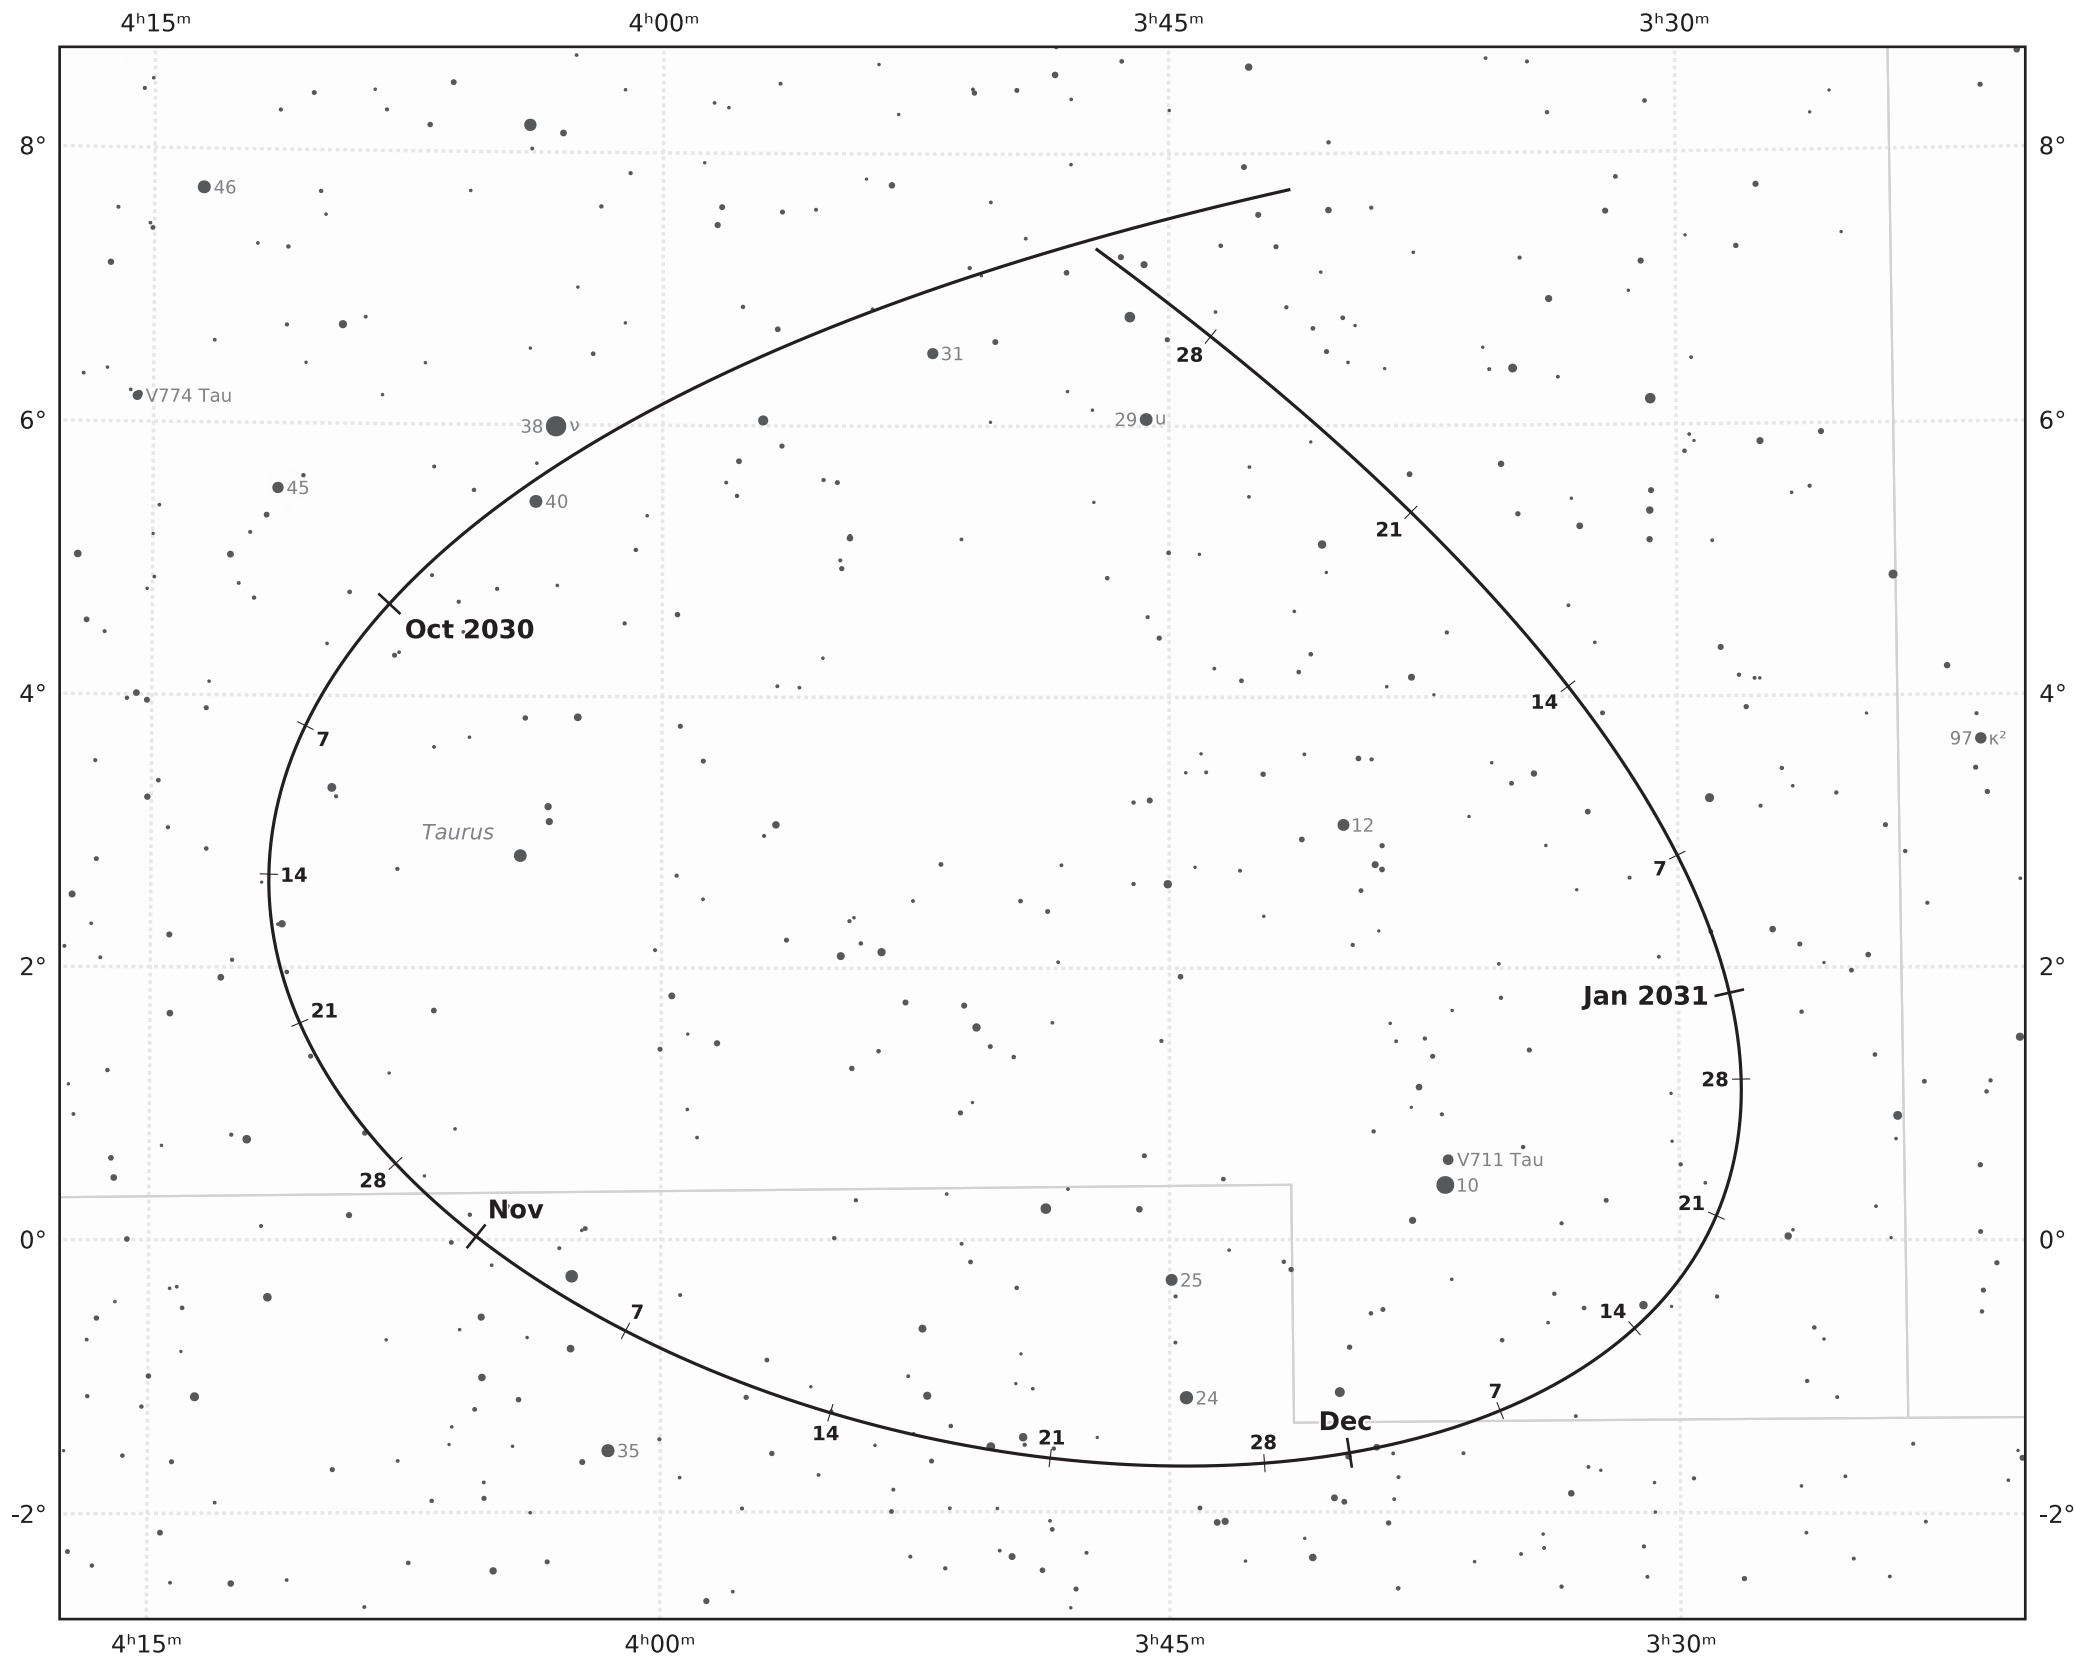

The path of Asteroid 18 Melpomene around opposition on 18 Nov 2030

Magnitude scale: -9.5 -9.0 -8.5 -8.0 -7.5 -7.0 -6.5 -6.0 -5.5 -5.0 -4.5 -4.0 -3.5

— Ecliptic Plane