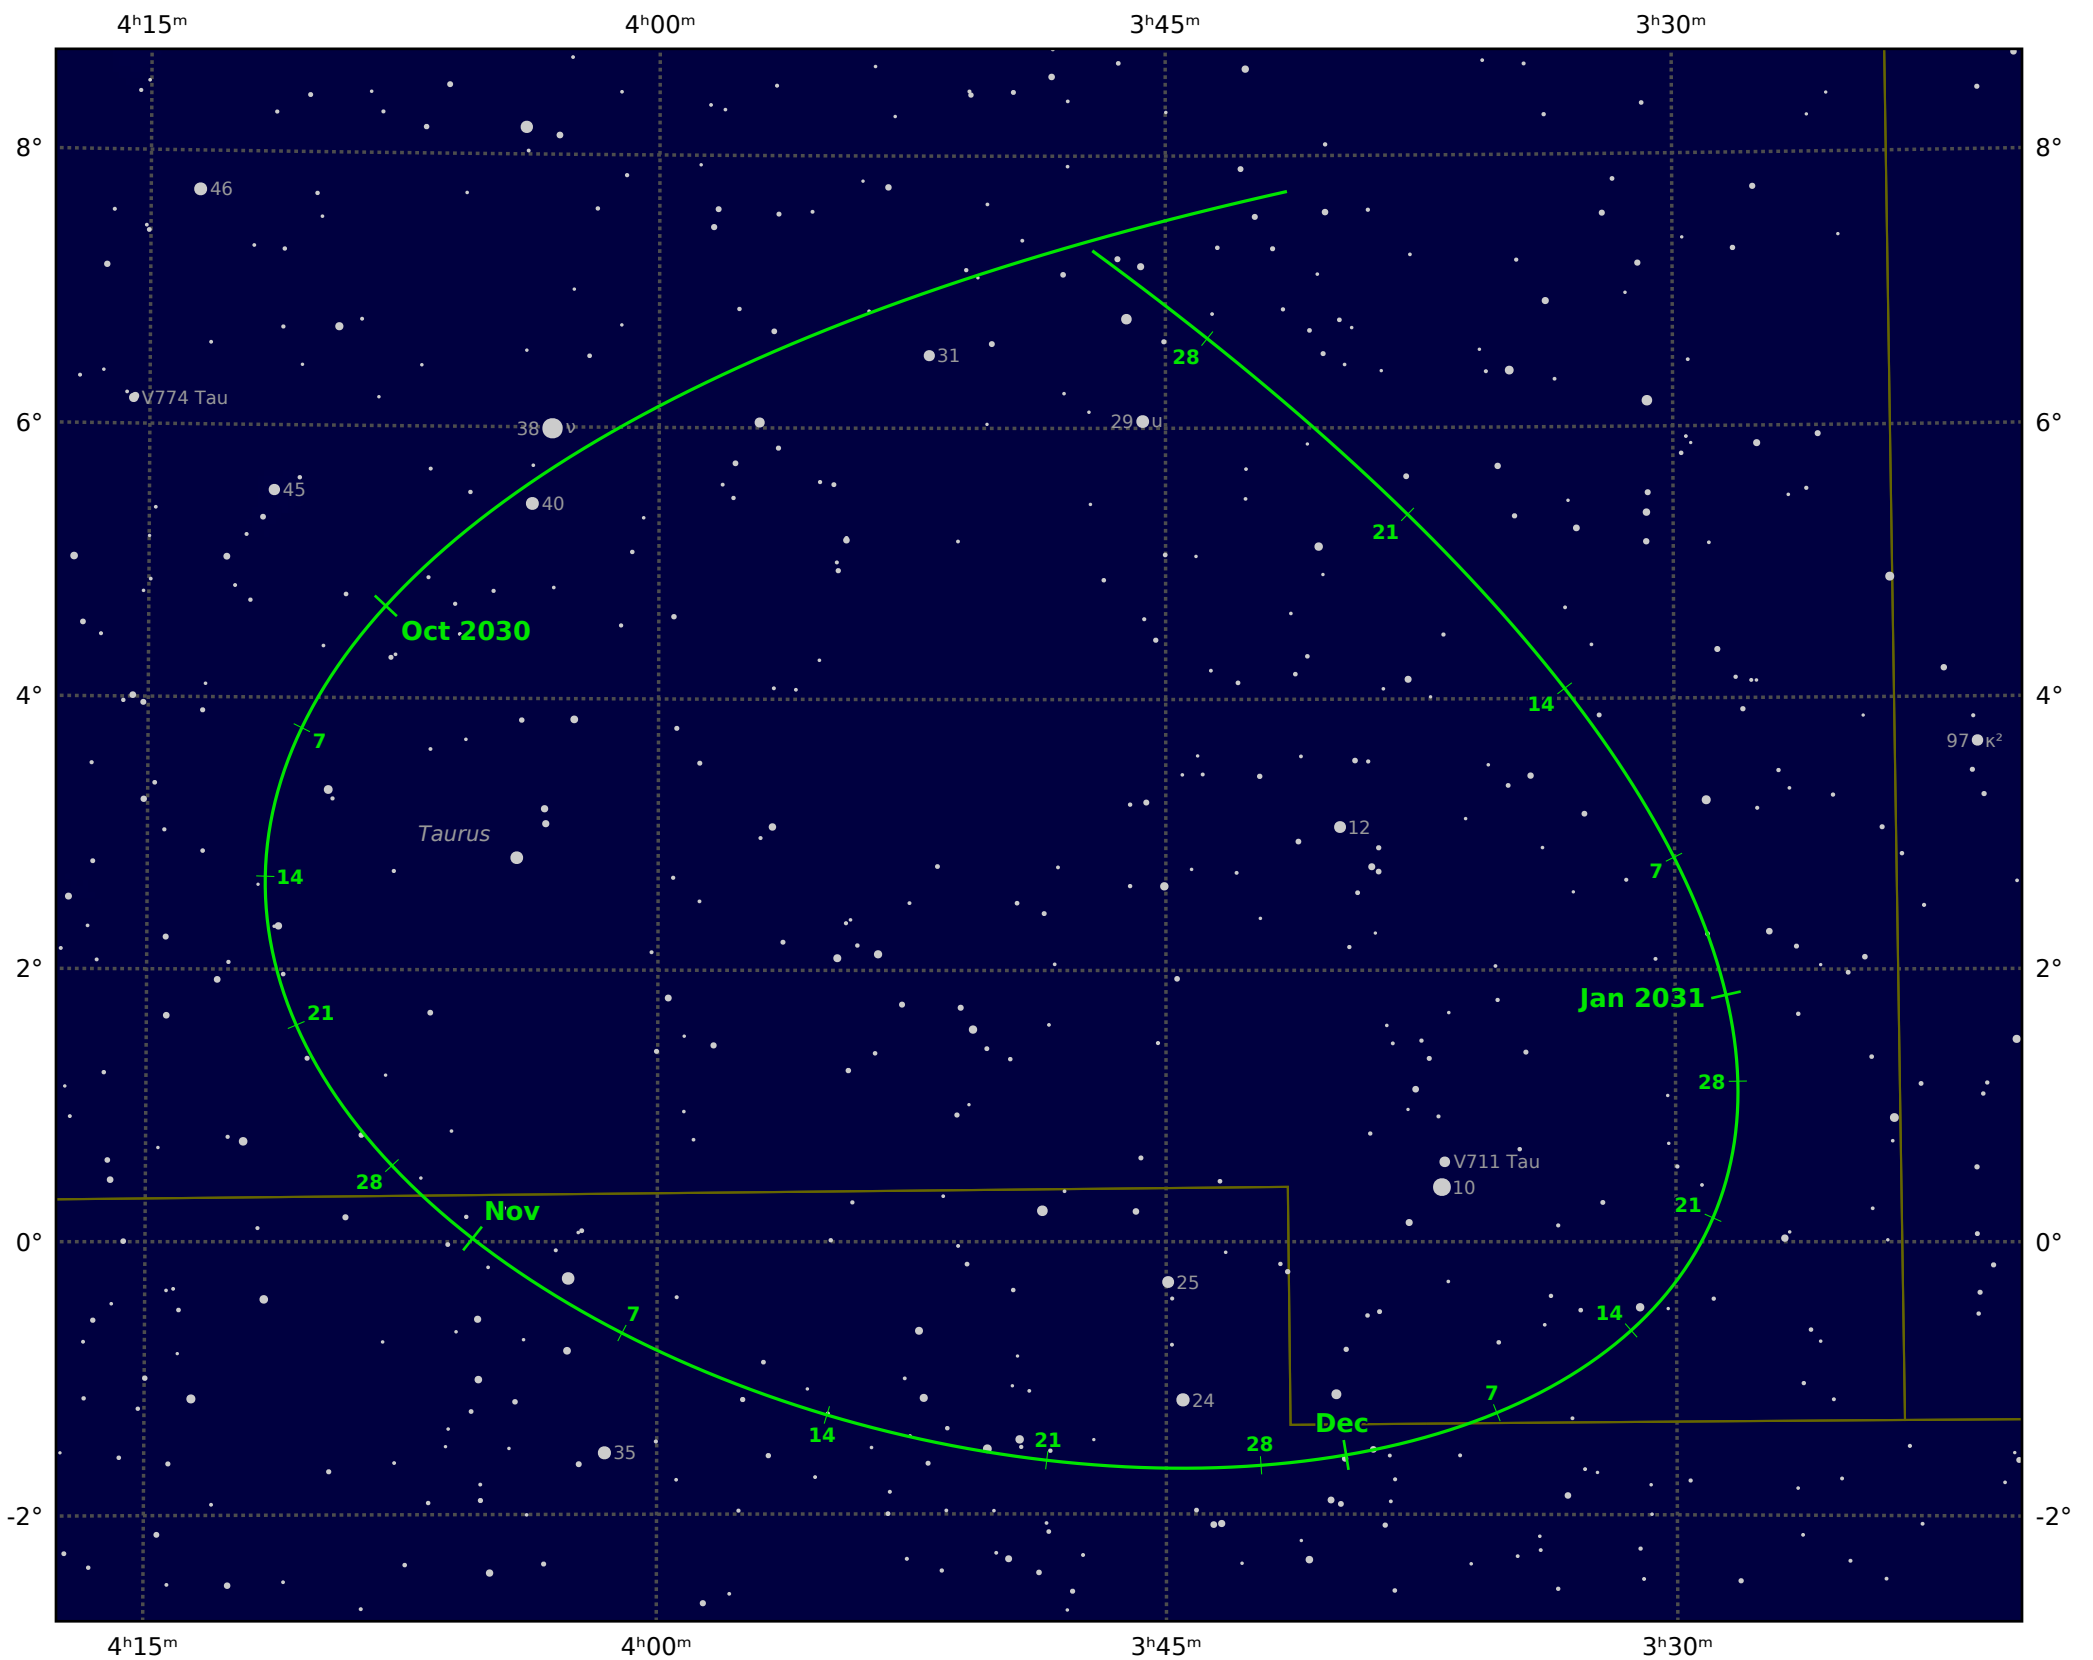

The path of Asteroid 18 Melpomene around opposition on 18 Nov 2030

© Dominic Ford 2011-2021. Downloaded from <https://in-the-sky.org>

Magnitude scale: -9.5 -9.0 -8.5 -8.0 -7.5 -7.0 -6.5 -6.0 -5.5 -5.0 -4.5 -4.0 -3.5

— Ecliptic Plane