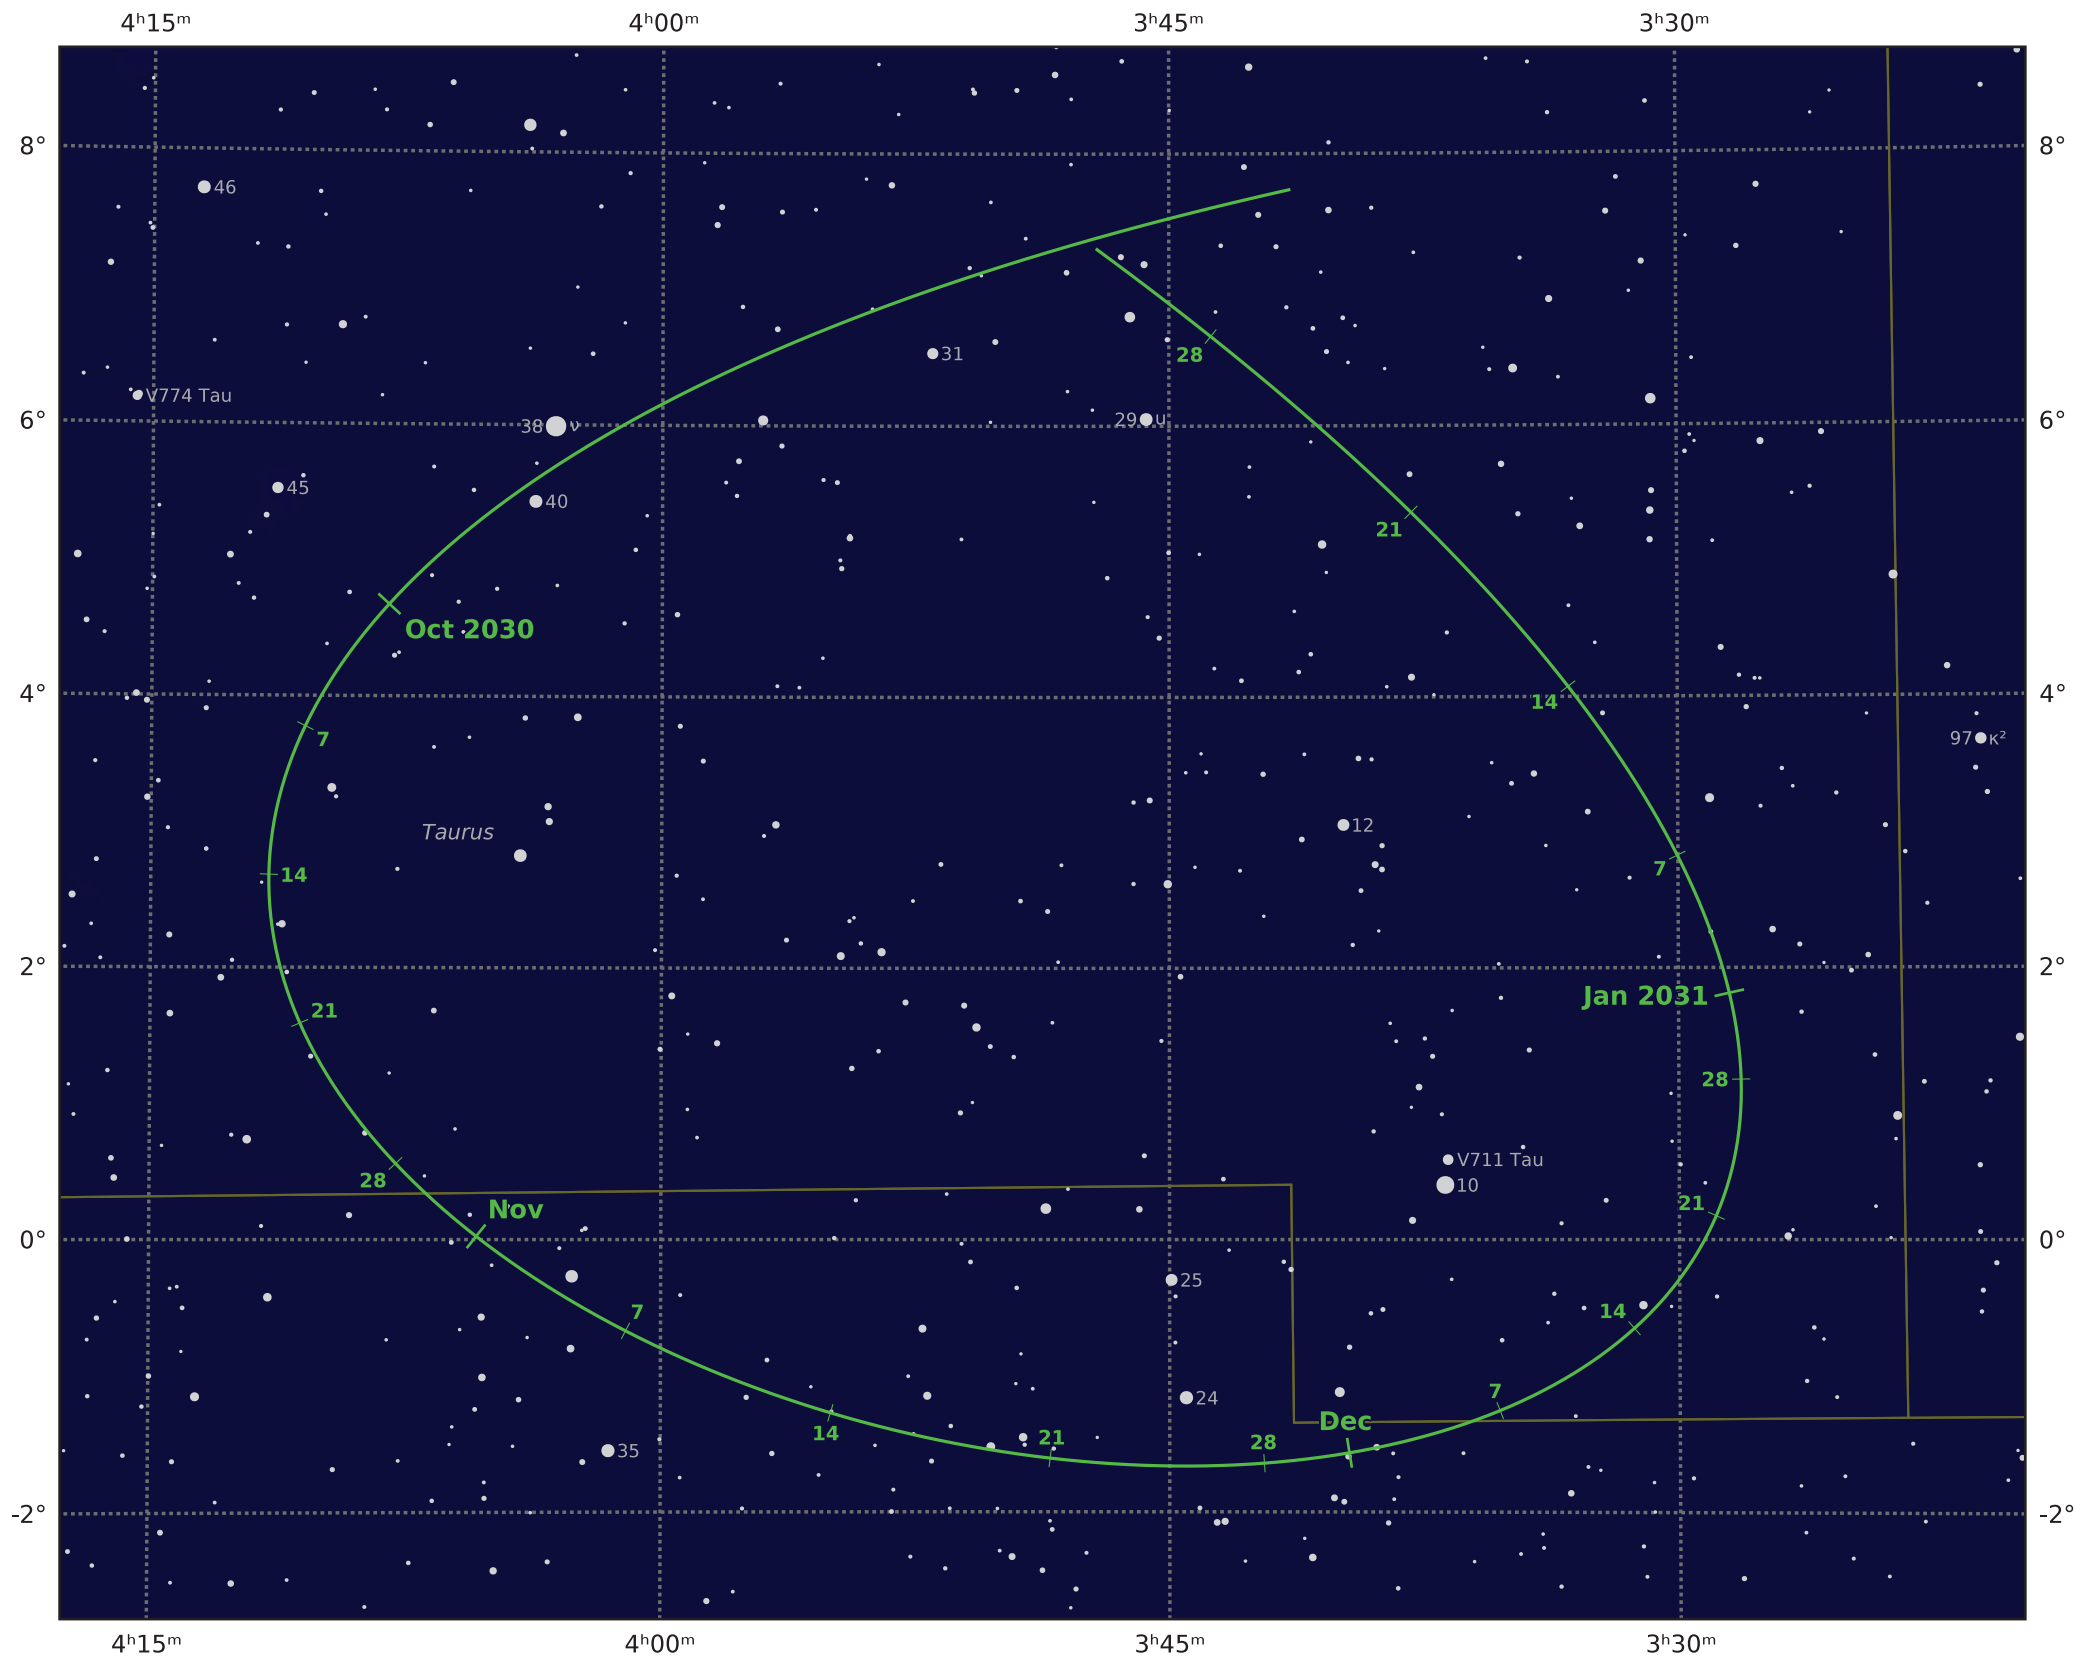

The path of Asteroid 18 Melpomene around opposition on 18 Nov 2030

© Dominic Ford 2011–2021. Downloaded from <https://in-the-sky.org>

Magnitude scale: ● 9.5 ● 9.0 ● 8.5 ● 8.0 ● 7.5 ● 7.0 ● 6.5 ● 6.0 ● 5.5 ● 5.0 ● 4.5 ● 4.0 ● 3.5

— Ecliptic Plane