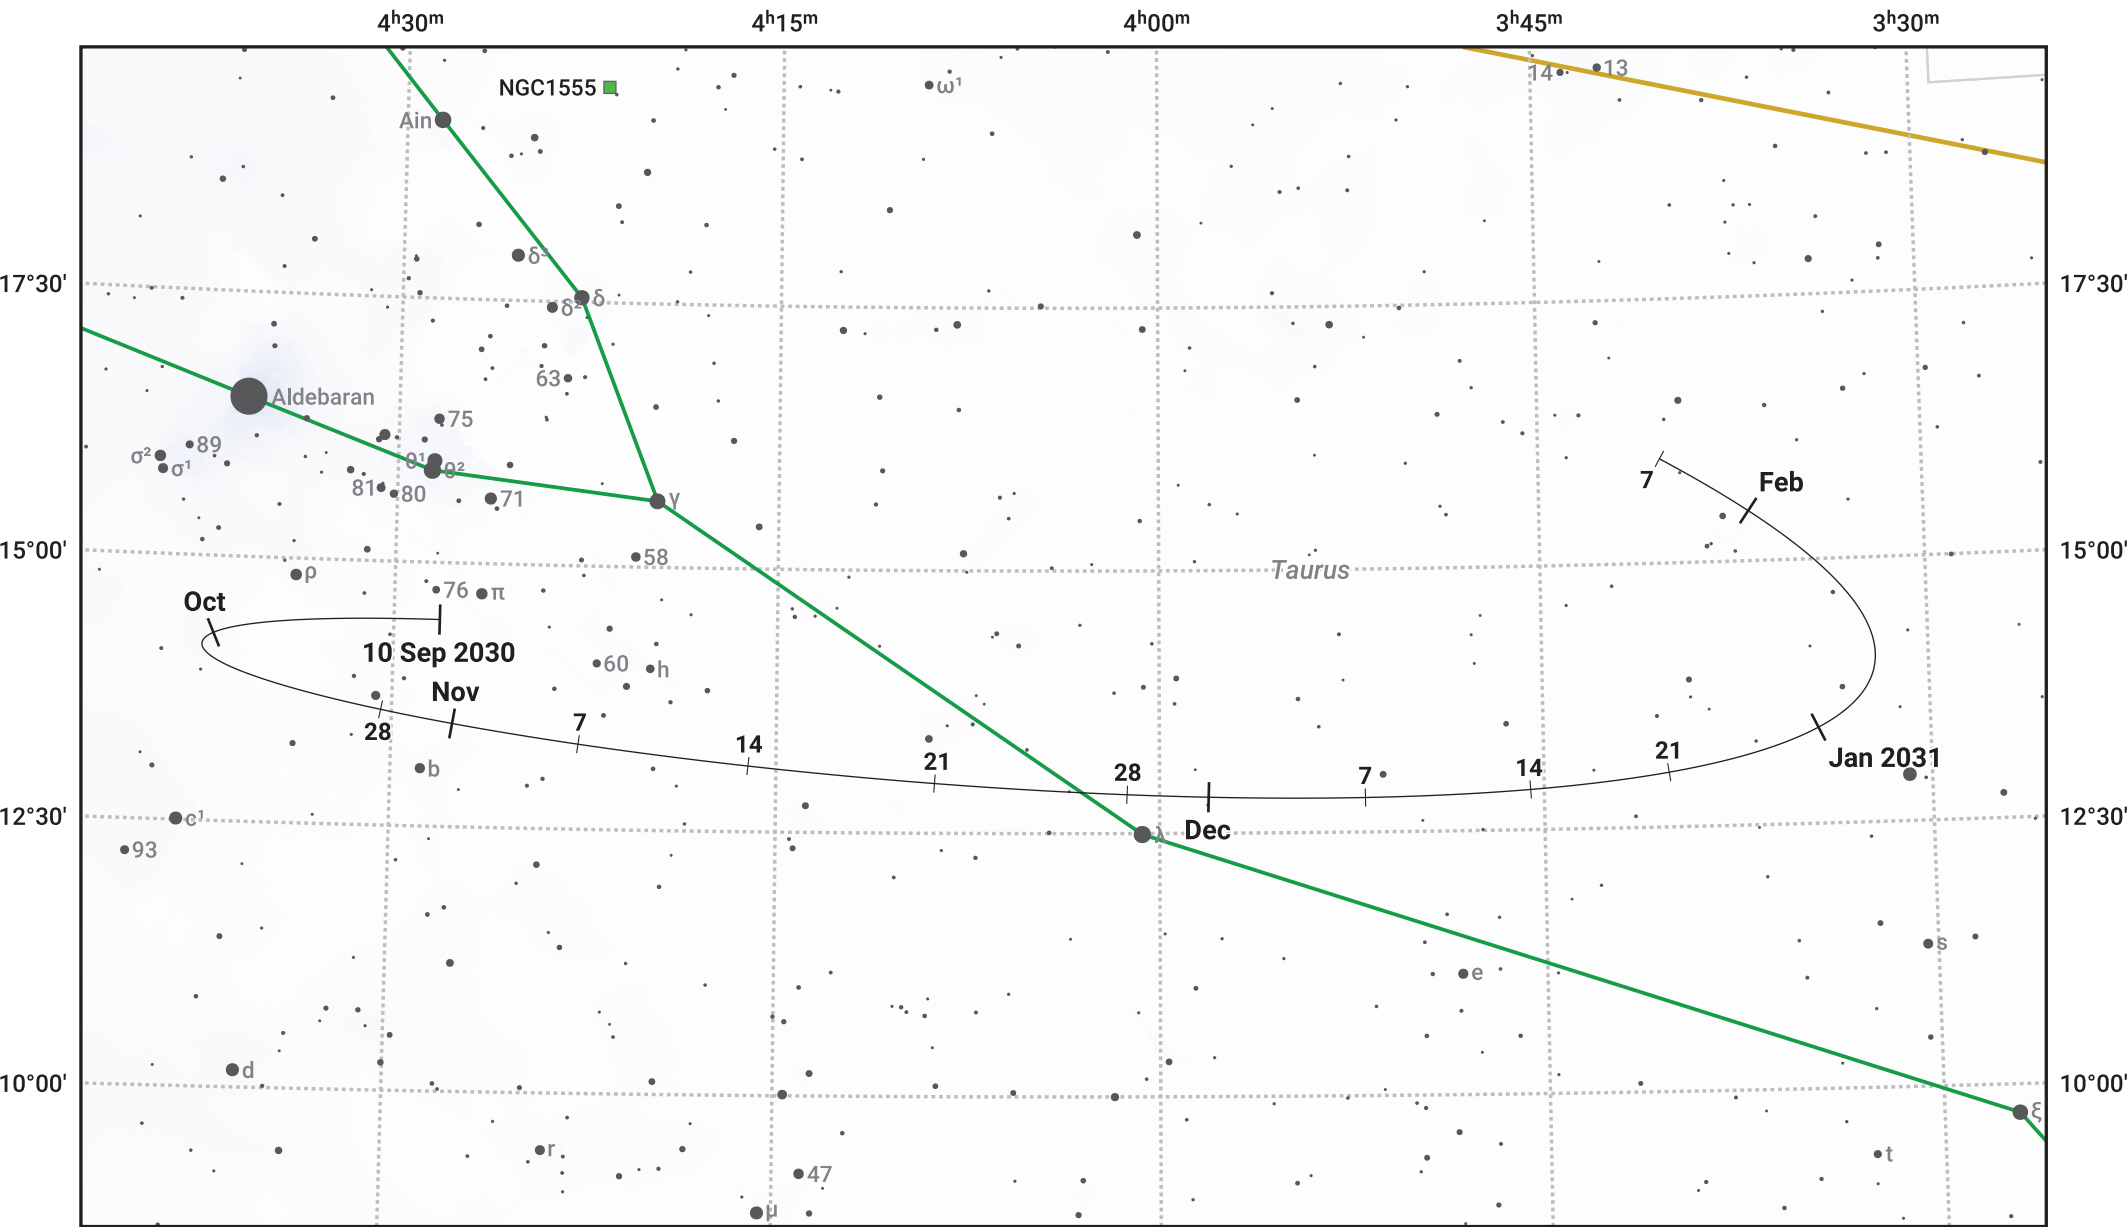

The path of Asteroid 4 Vesta around opposition on 24 Nov 2030

© Dominic Ford 2011–2024. Date markers placed at midnight UTC. Downloaded from <https://in-the-sky.org>

Magnitude scale: 9.0 8.0 7.0 6.0 5.0 4.0 3.0 2.0 1.0 0.0

— Ecliptic Plane

Galaxy Bright nebula Open cluster Globular cluster

Date	Mag
2030 Oct 1	7.7
2030 Nov 1	7.0
2030 Nov 3	7.0
2030 Dec 1	6.7
2031 Jan 1	7.4
2031 Feb 1	8.0
2031 Feb 2	8.0