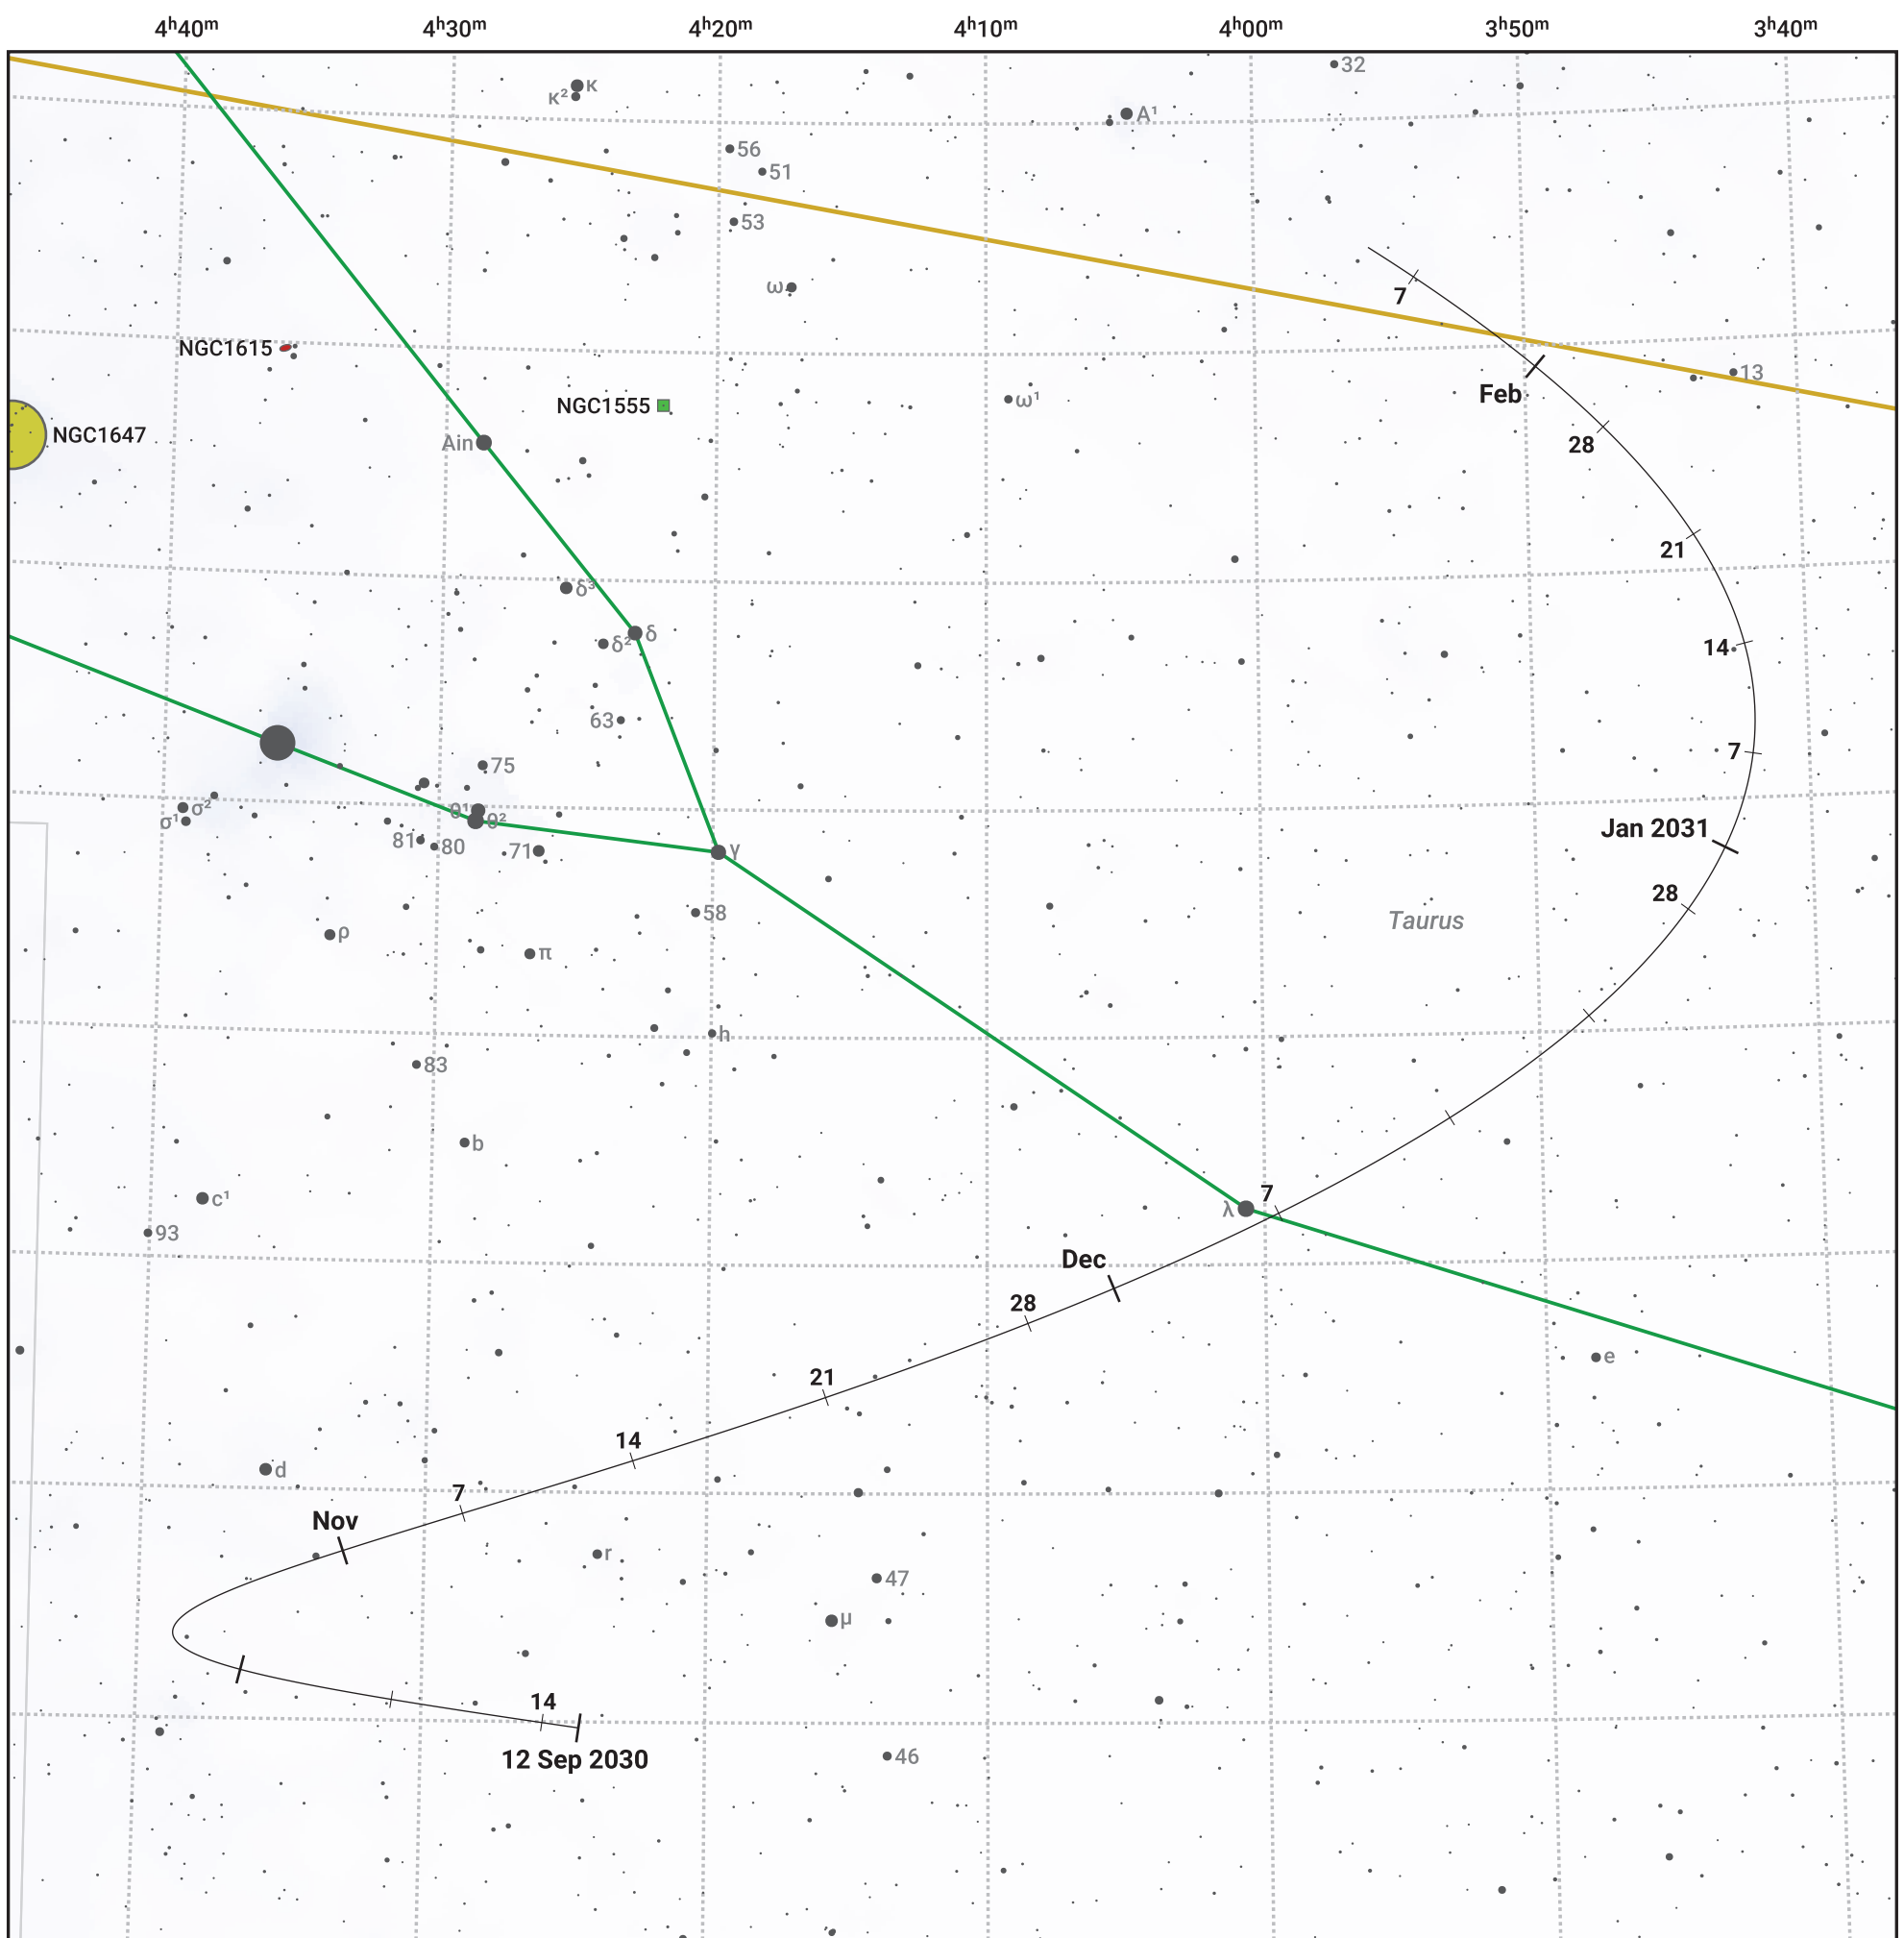

# The path of Asteroid 471 Papagena around opposition on 26 Nov 2030

© Dominic Ford 2011–2024. Date markers placed at midnight UTC. Downloaded from <https://in-the-sky.org>

Magnitude scale: 10.0 9.0 8.0 7.0 6.0 5.0 4.0 3.0 2.0 1.0

0.0

Ecliptic Plane

Galaxy Bright nebula Open cluster Globular cluster

Date	Mag	Phase
2030 Oct 1	10.2	96%
2030 Nov 1	9.5	99%
2030 Nov 2	9.5	99%
2030 Dec 1	9.1	100%
2031 Jan 1	9.9	98%
2031 Jan 25	10.5	96%
2031 Feb 1	10.6	96%