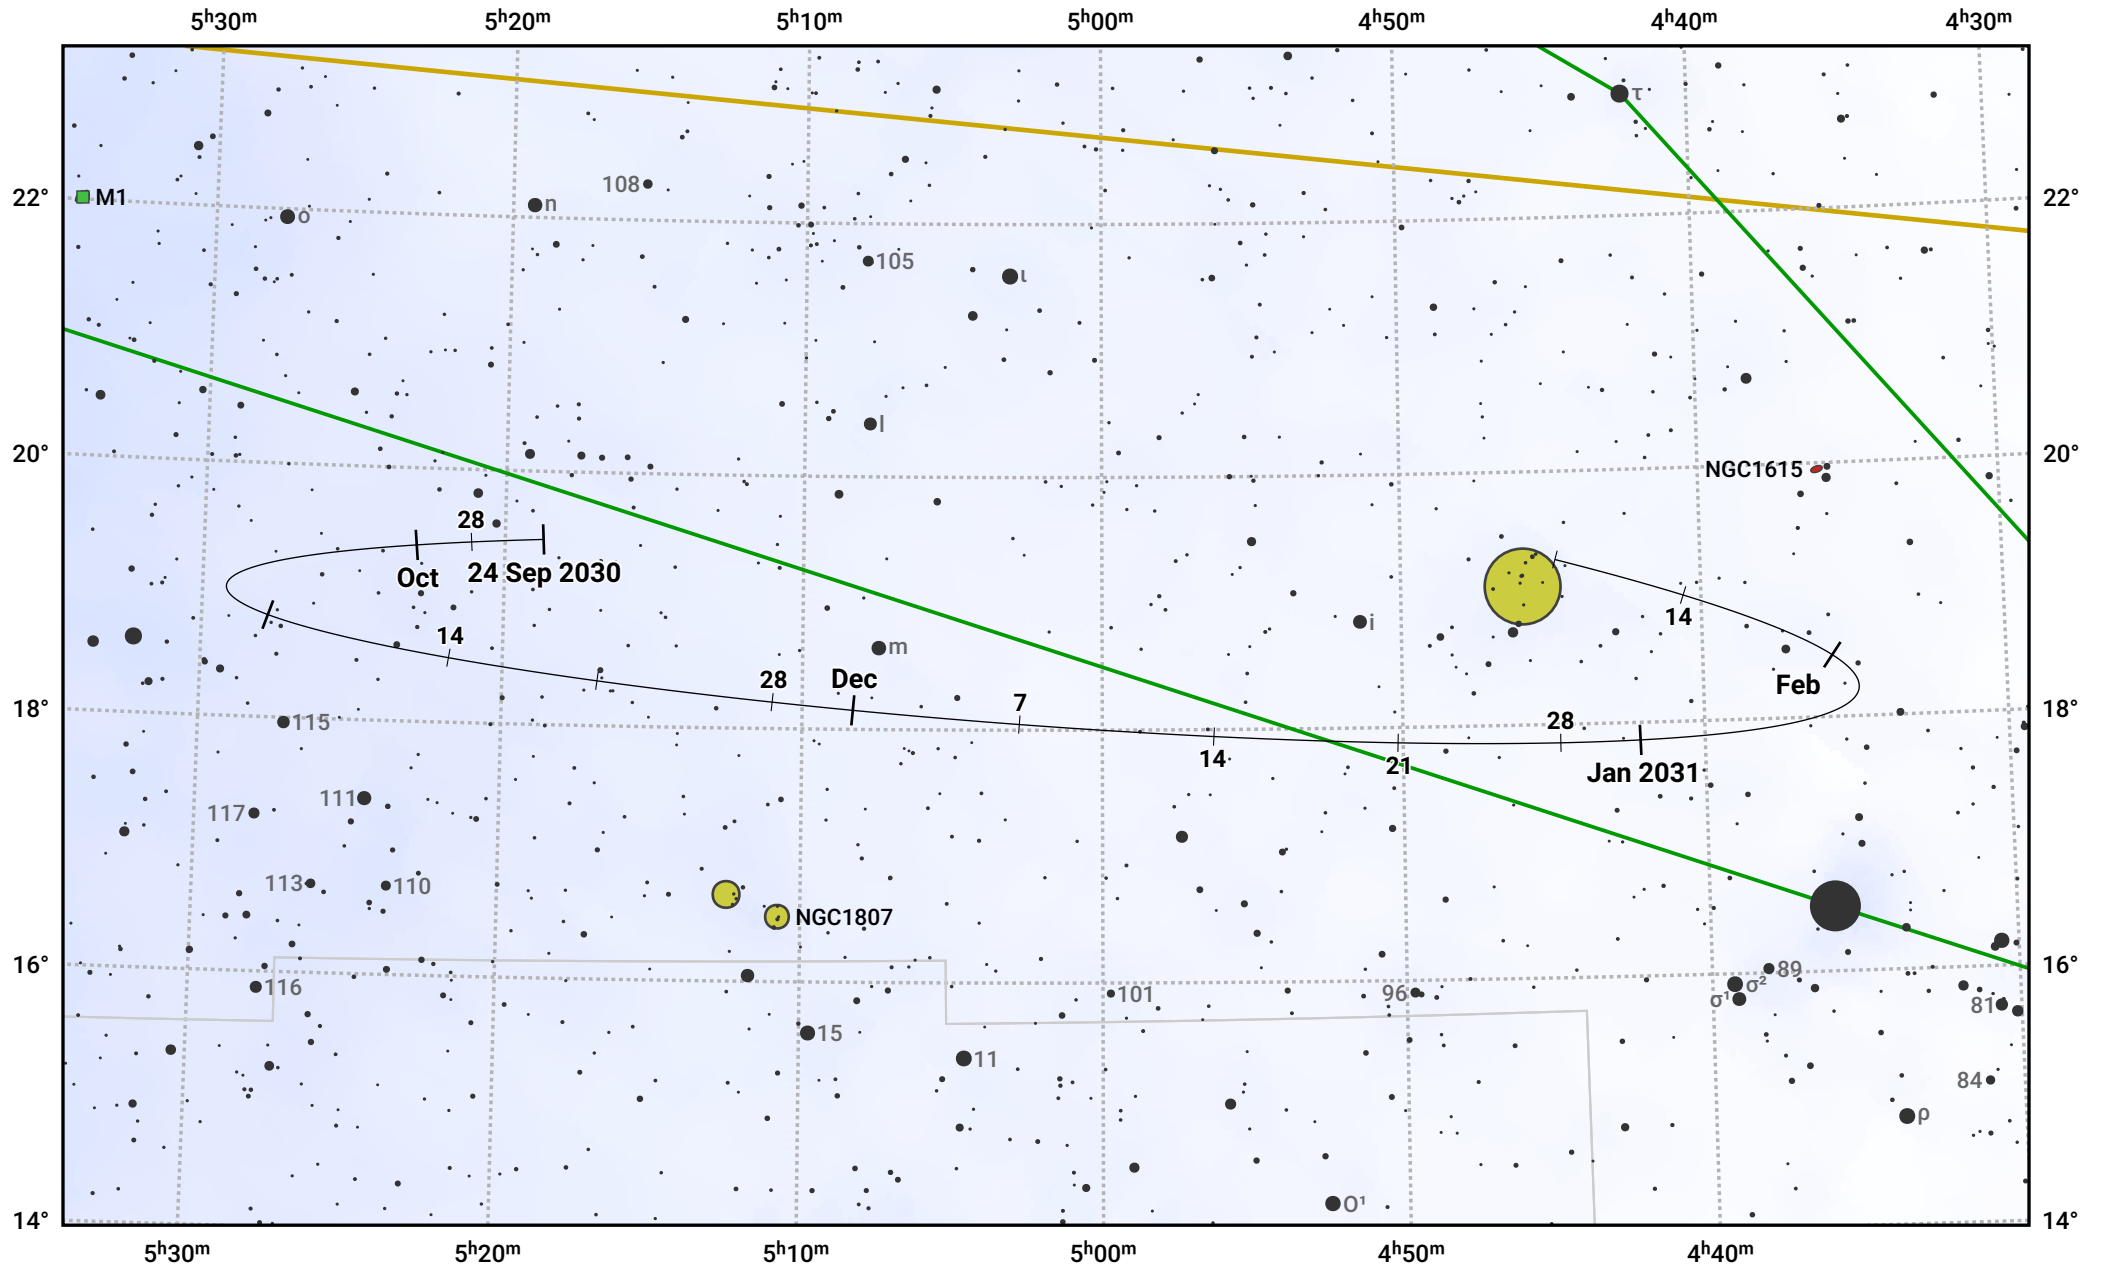

# The path of Asteroid 16 Psyche around opposition on 8 Dec 2030

© Dominic Ford 2011–2024. Date markers placed at midnight UTC. Downloaded from <https://in-the-sky.org>

Magnitude scale: · 10.0 · 9.0 · 8.0 · 7.0 · 6.0 · 5.0 · 4.0 · 3.0 · 2.0 · 1.0 · 0.0

— Ecliptic Plane

● Galaxy    ■ Bright nebula    ● Open cluster    ⊕ Globular cluster

Date	Mag
2030 Oct 1	11.0
2030 Nov 1	10.5
2030 Nov 20	10.1
2030 Dec 1	9.8
2031 Jan 1	10.3
2031 Feb 1	11.0
2031 Feb 6	11.1