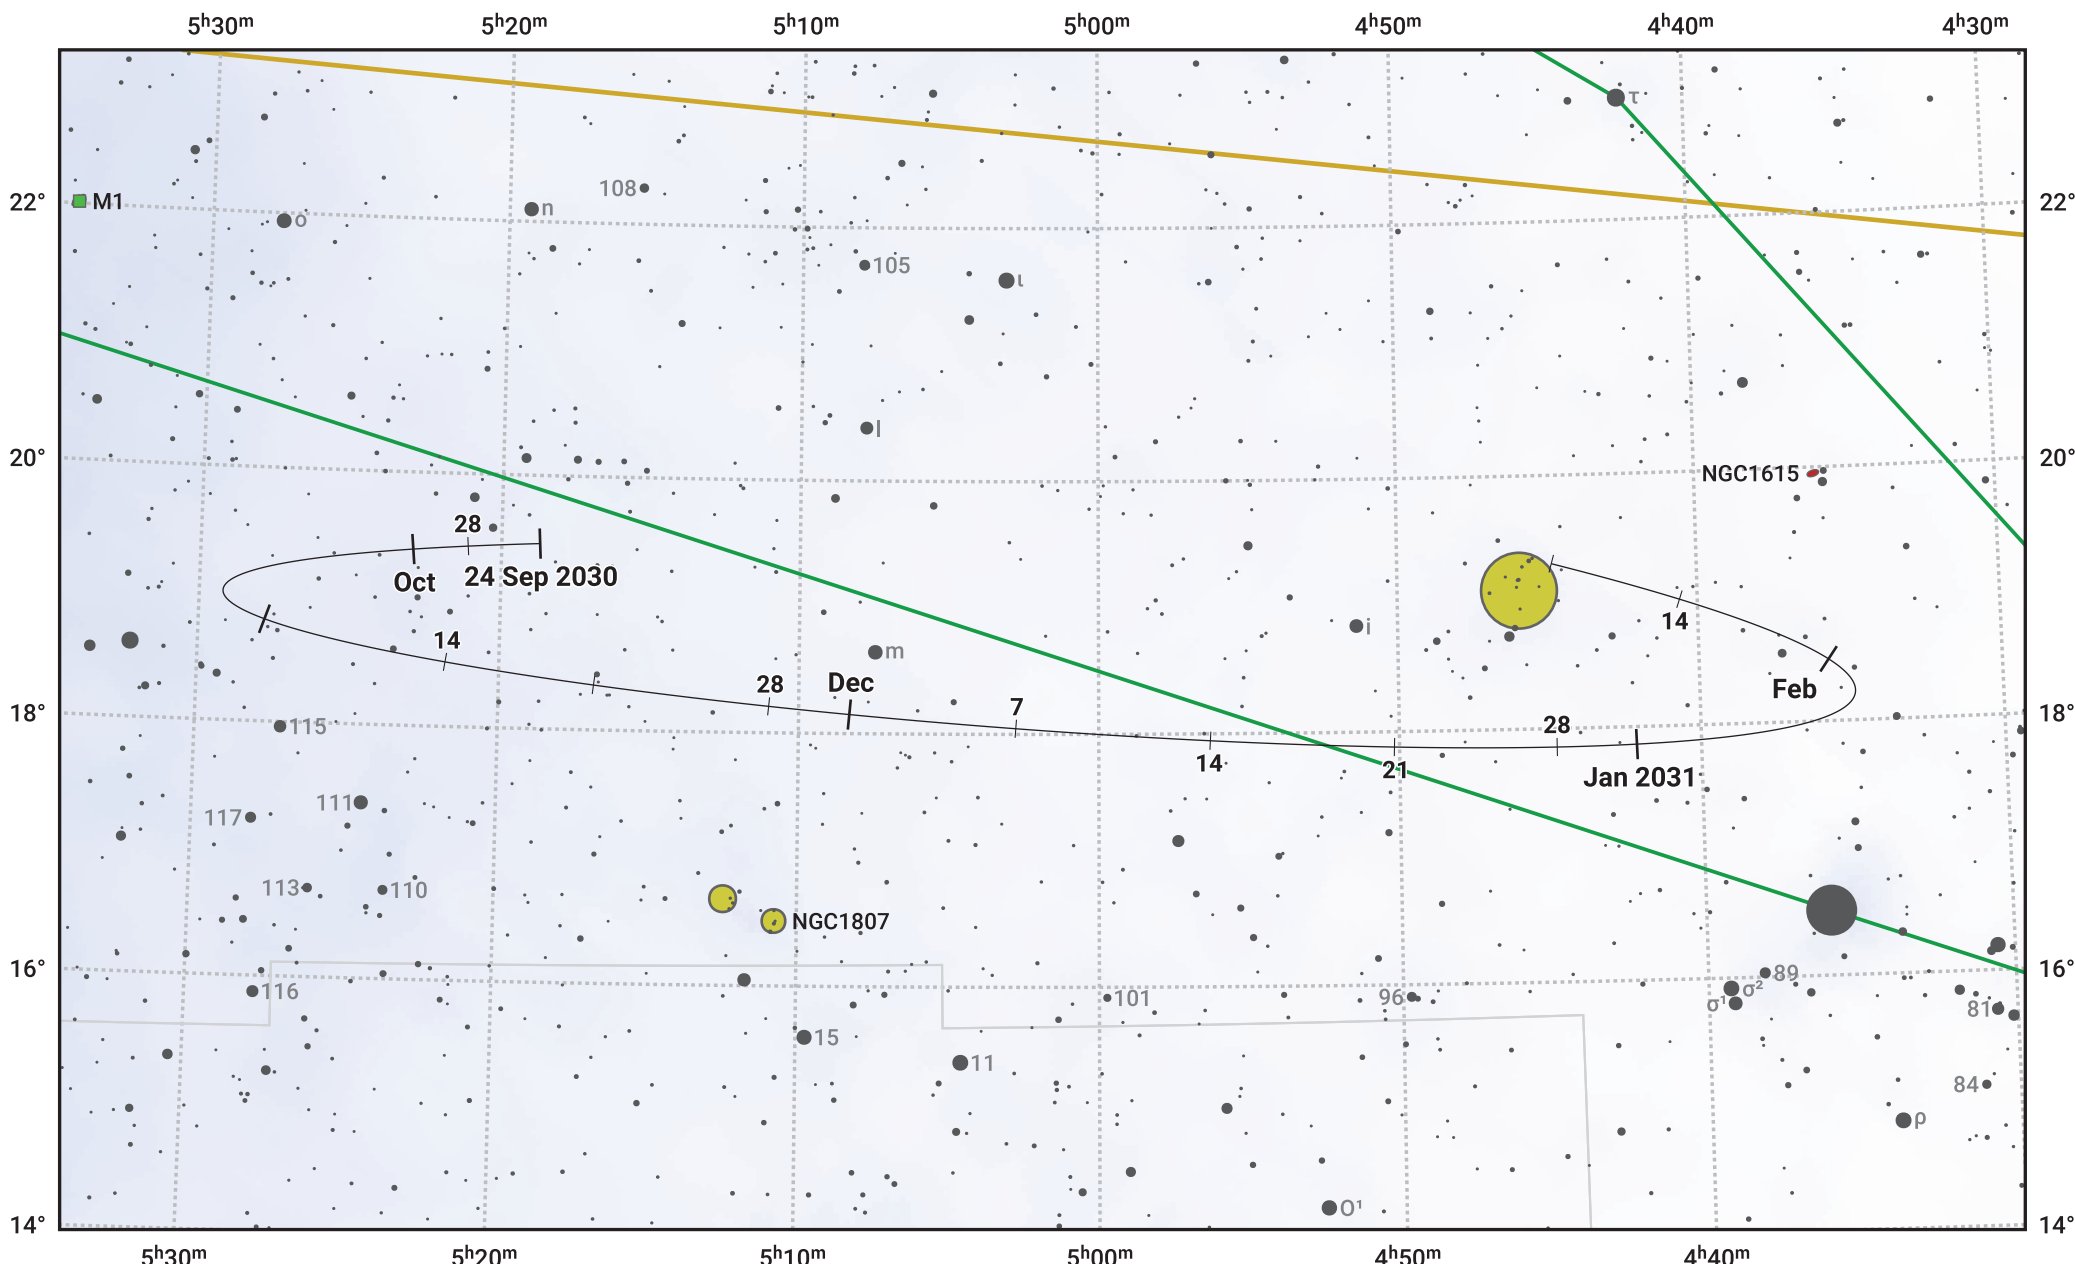

The path of Asteroid 16 Psyche around opposition on 8 Dec 2030

© Dominic Ford 2011–2024. Date markers placed at midnight UTC. Downloaded from <https://in-the-sky.org>

Magnitude scale: 10.0 9.0 8.0 7.0 6.0 5.0 4.0 3.0 2.0 1.0 0.0

— Ecliptic Plane

- Galaxy
- Bright nebula
- Open cluster
- ⊕ Globular cluster

Date	Mag
2030 Oct 1	11.0
2030 Nov 1	10.5
2030 Nov 20	10.1
2030 Dec 1	9.8
2031 Jan 1	10.3
2031 Feb 1	11.0
2031 Feb 6	11.1