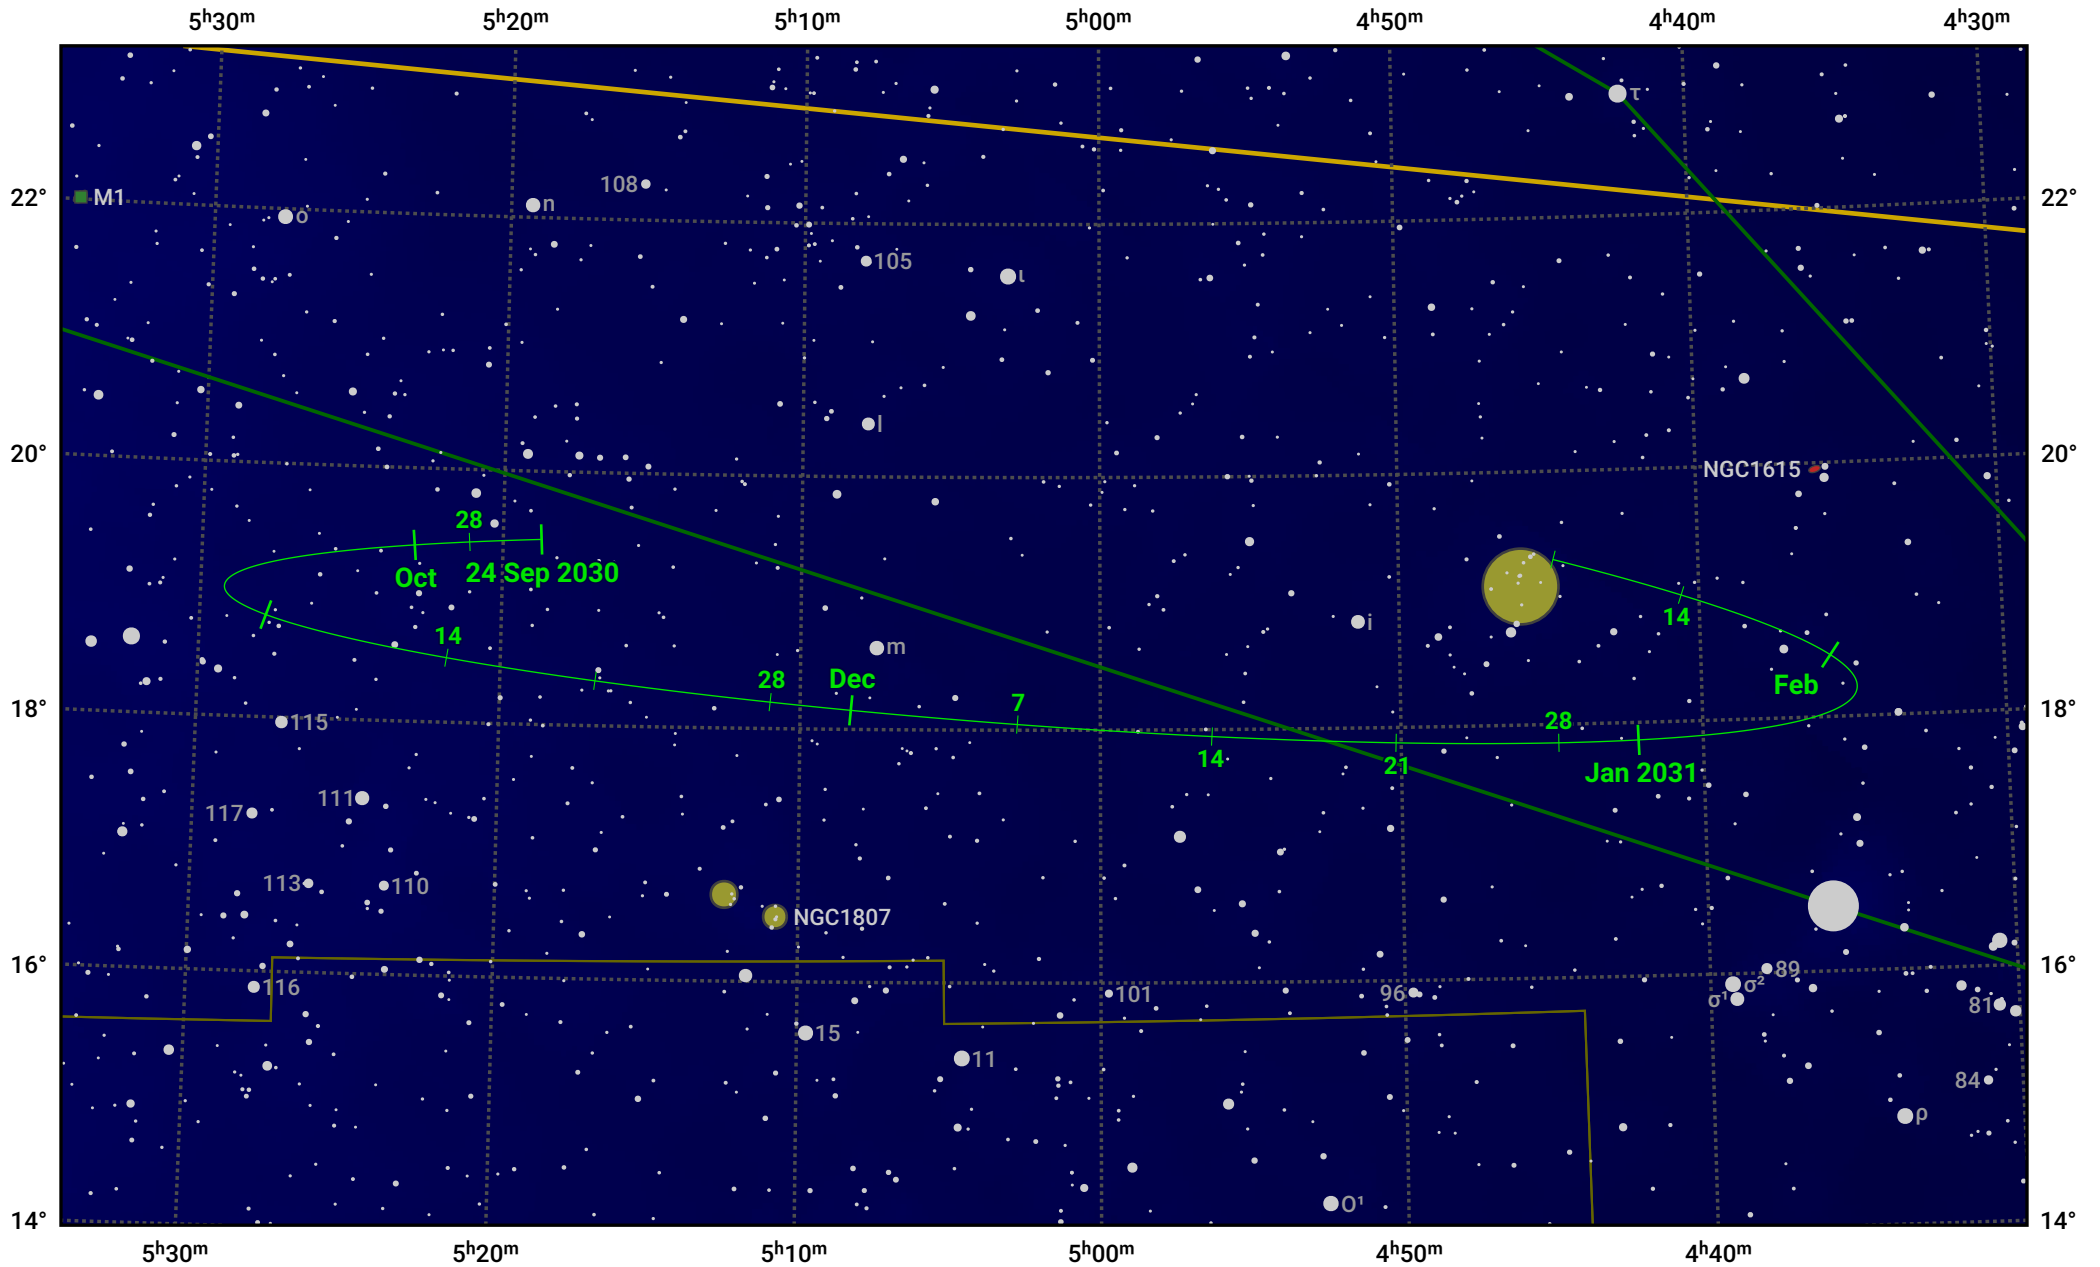

The path of Asteroid 16 Psyche around opposition on 8 Dec 2030

© Dominic Ford 2011–2024. Date markers placed at midnight UTC. Downloaded from <https://in-the-sky.org>

Magnitude scale: 10.0 9.0 8.0 7.0 6.0 5.0 4.0 3.0 2.0 1.0 0.0

— Ecliptic Plane

Galaxy Bright nebula Open cluster Globular cluster

Date	Mag
2030 Oct 1	11.0
2030 Nov 1	10.5
2030 Nov 20	10.1
2030 Dec 1	9.8
2031 Jan 1	10.3
2031 Feb 1	11.0
2031 Feb 6	11.1