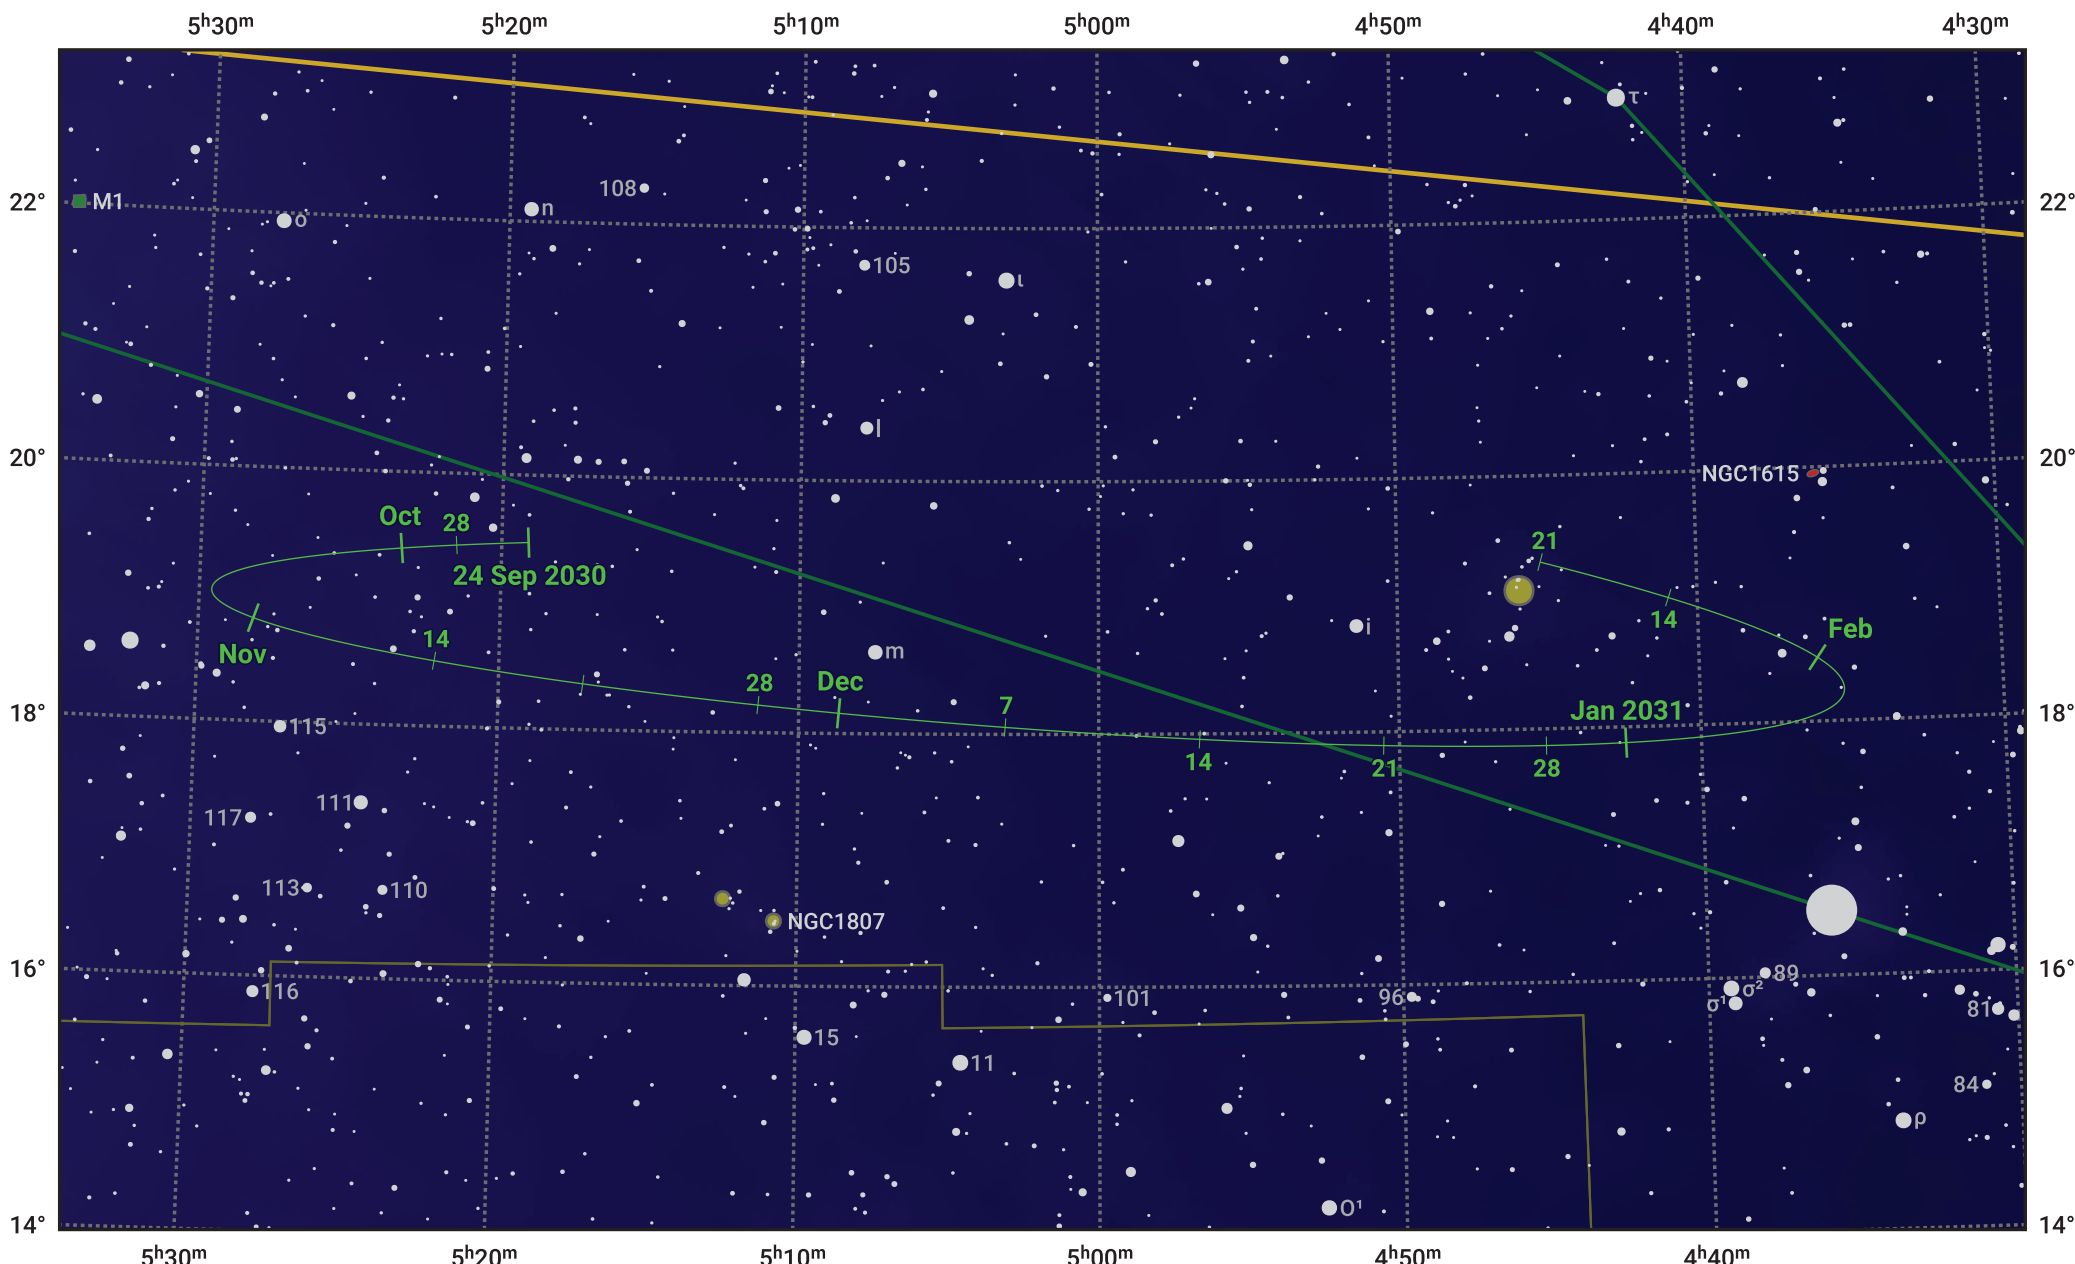

The path of Asteroid 16 Psyche around opposition on 8 Dec 2030

© Dominic Ford 2011–2024. Date markers placed at midnight UTC. Downloaded from <https://in-the-sky.org>

Magnitude scale: 10.0 9.0 8.0 7.0 6.0 5.0 4.0 3.0 2.0 1.0 0.0

— Ecliptic Plane

- Galaxy
- Bright nebula
- Open cluster
- Globular cluster

Date	Mag
2030 Oct 1	11.0
2030 Nov 1	10.5
2030 Nov 20	10.1
2030 Dec 1	9.8
2031 Jan 1	10.3
2031 Feb 1	11.0
2031 Feb 6	11.1