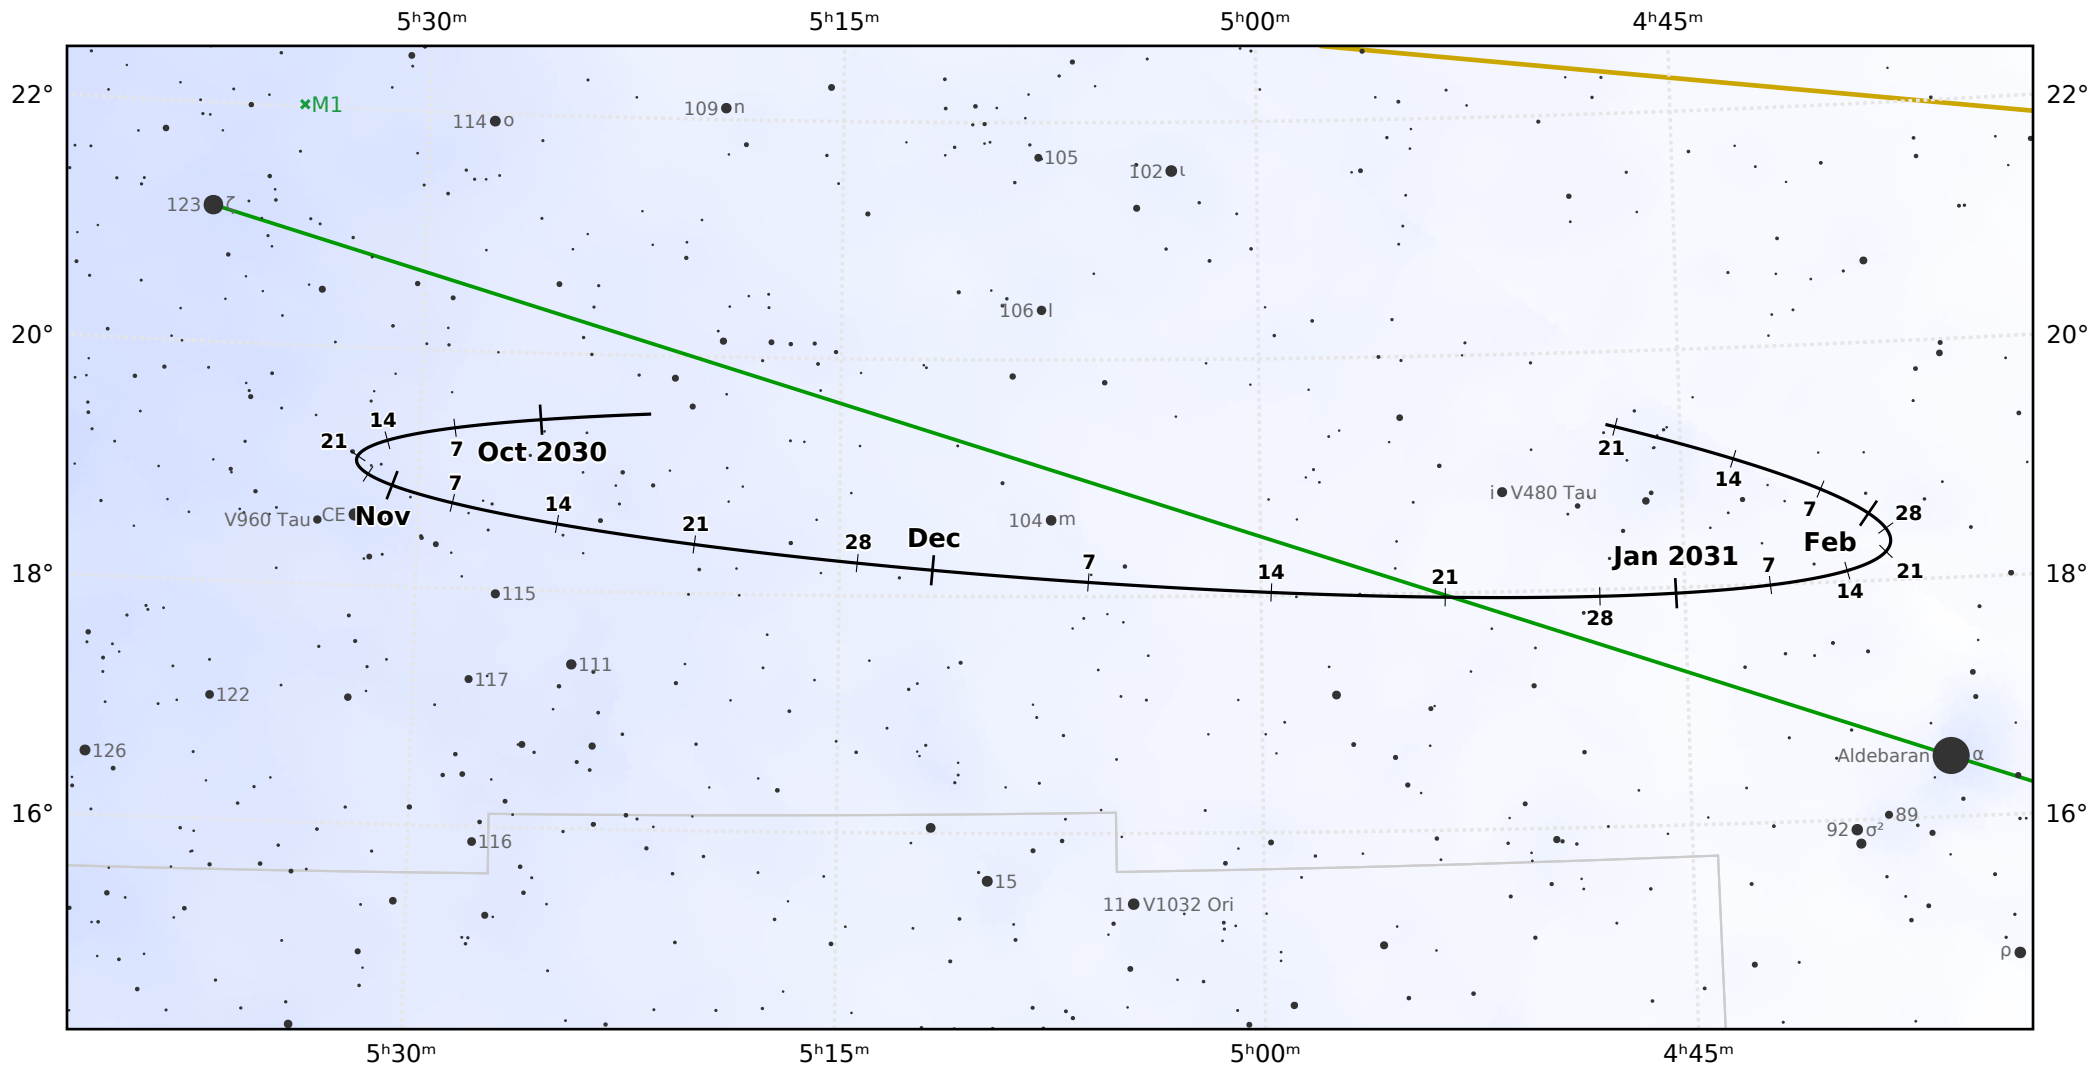

The path of Asteroid 16 Psyche around opposition on 9 Dec 2030

© Dominic Ford 2011-2021. Downloaded from <https://in-the-sky.org>