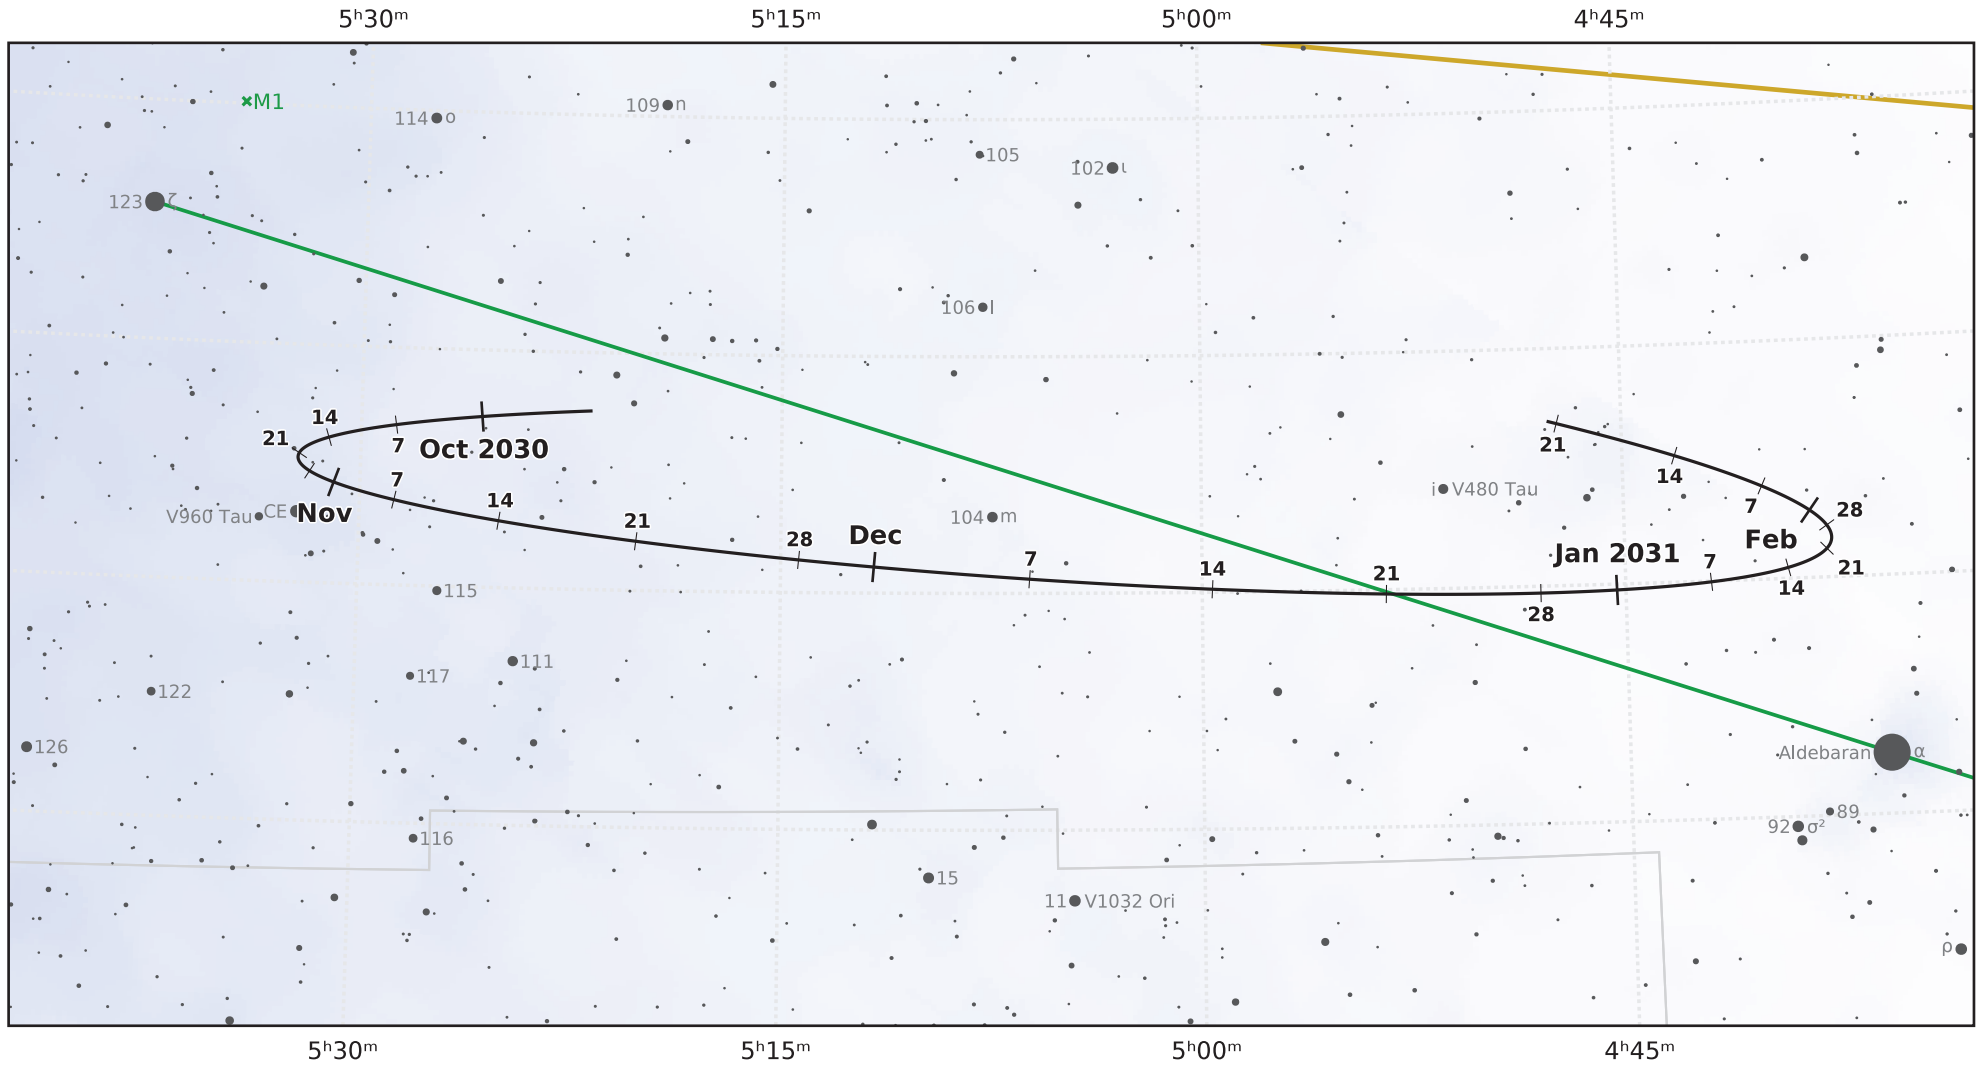

# The path of Asteroid 16 Psyche around opposition on 9 Dec 2030

© Dominic Ford 2011–2021. Downloaded from <https://in-the-sky.org>