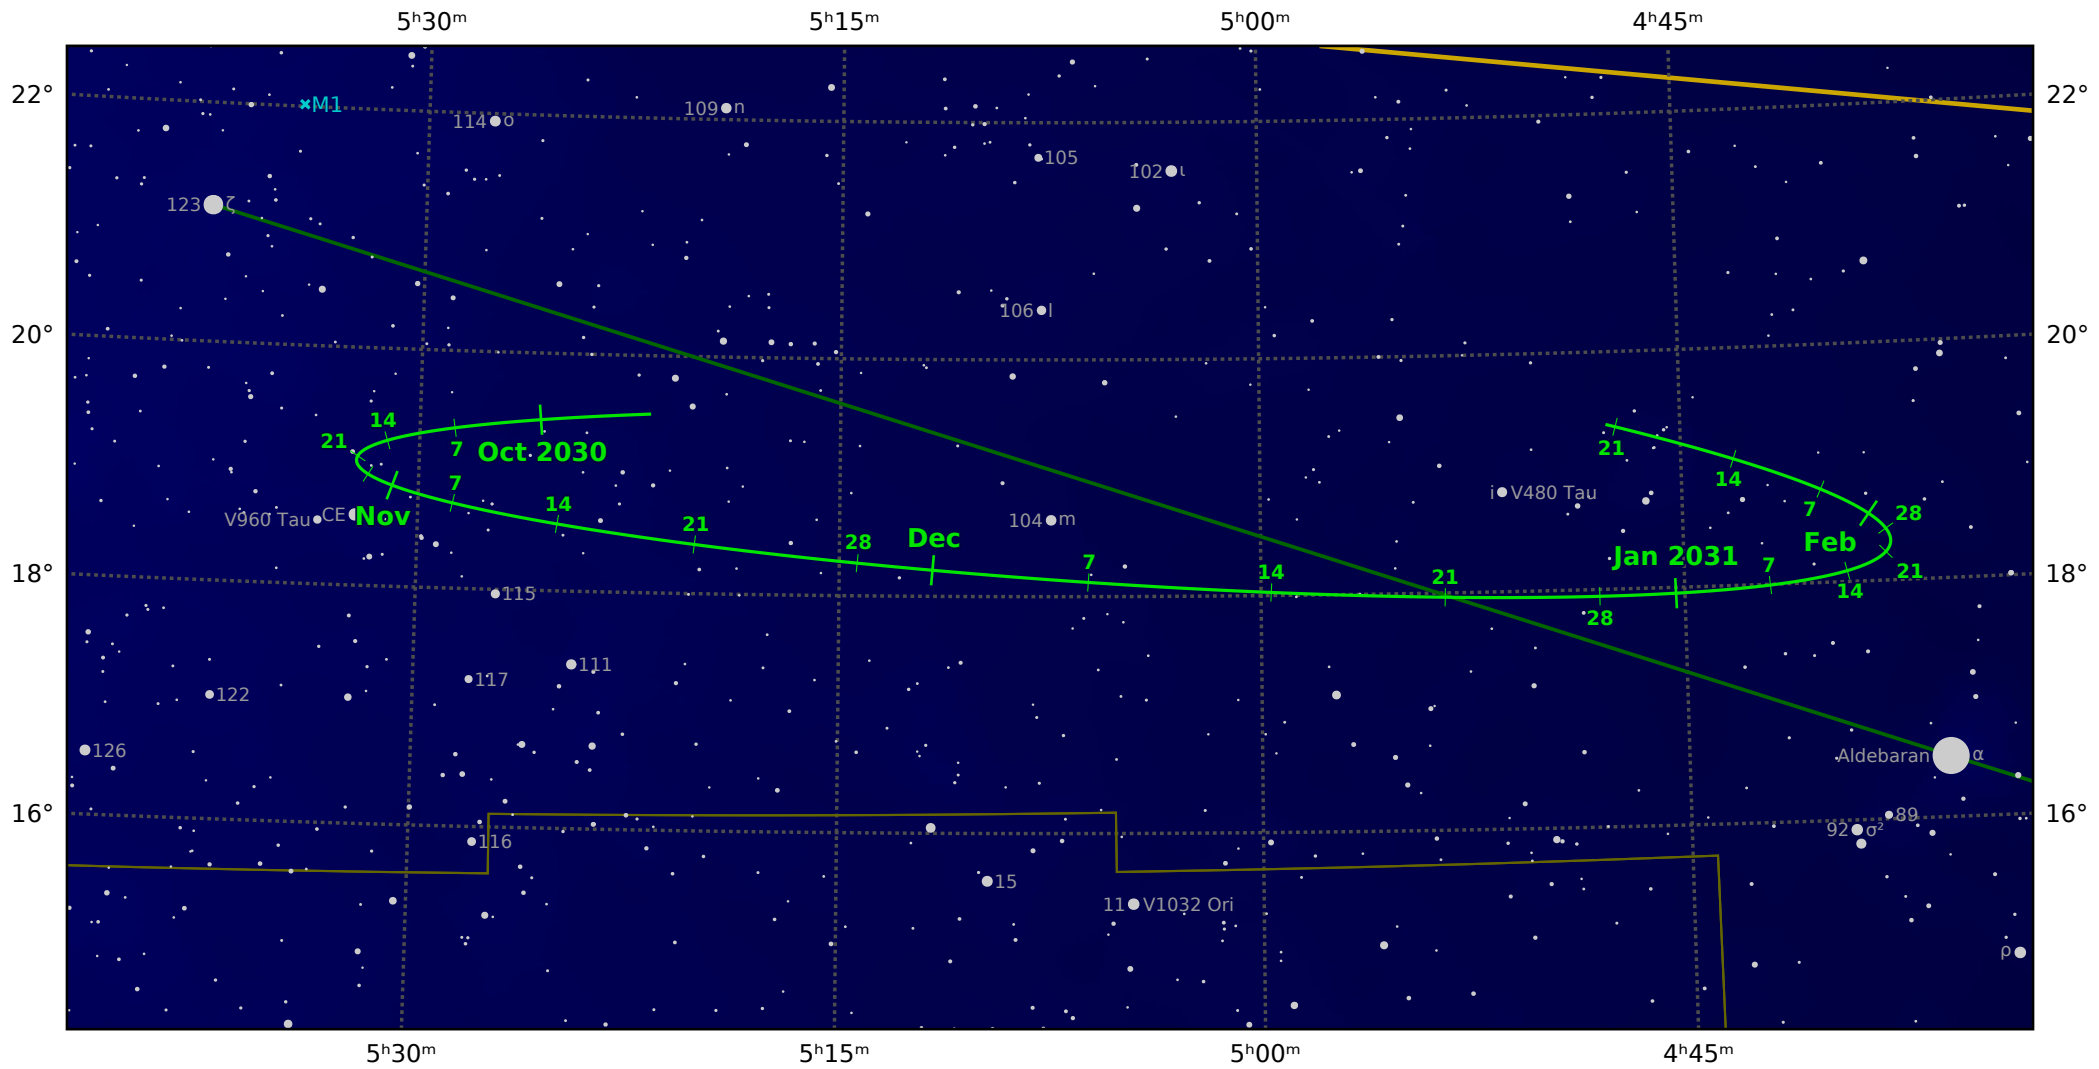

The path of Asteroid 16 Psyche around opposition on 9 Dec 2030

© Dominic Ford 2011-2021. Downloaded from <https://in-the-sky.org>