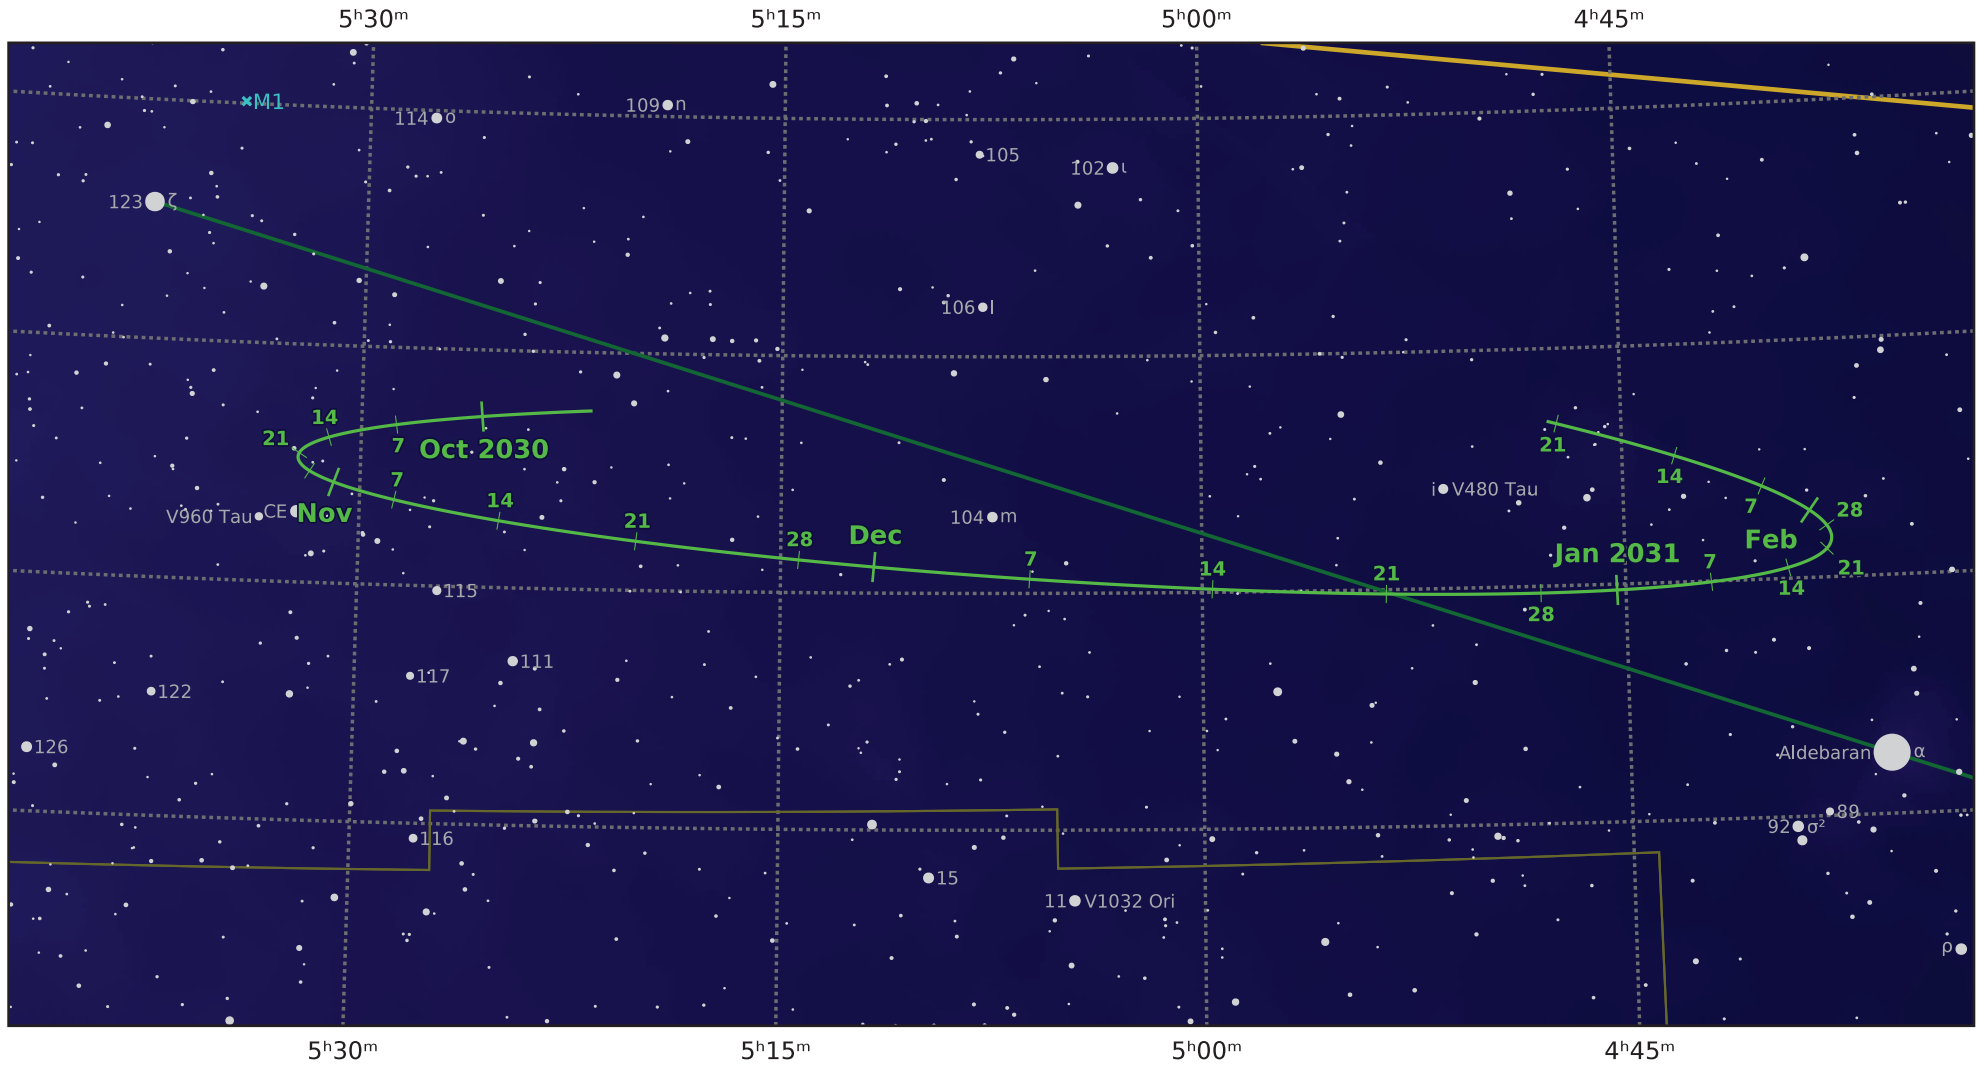

The path of Asteroid 16 Psyche around opposition on 9 Dec 2030

© Dominic Ford 2011–2021. Downloaded from <https://in-the-sky.org>