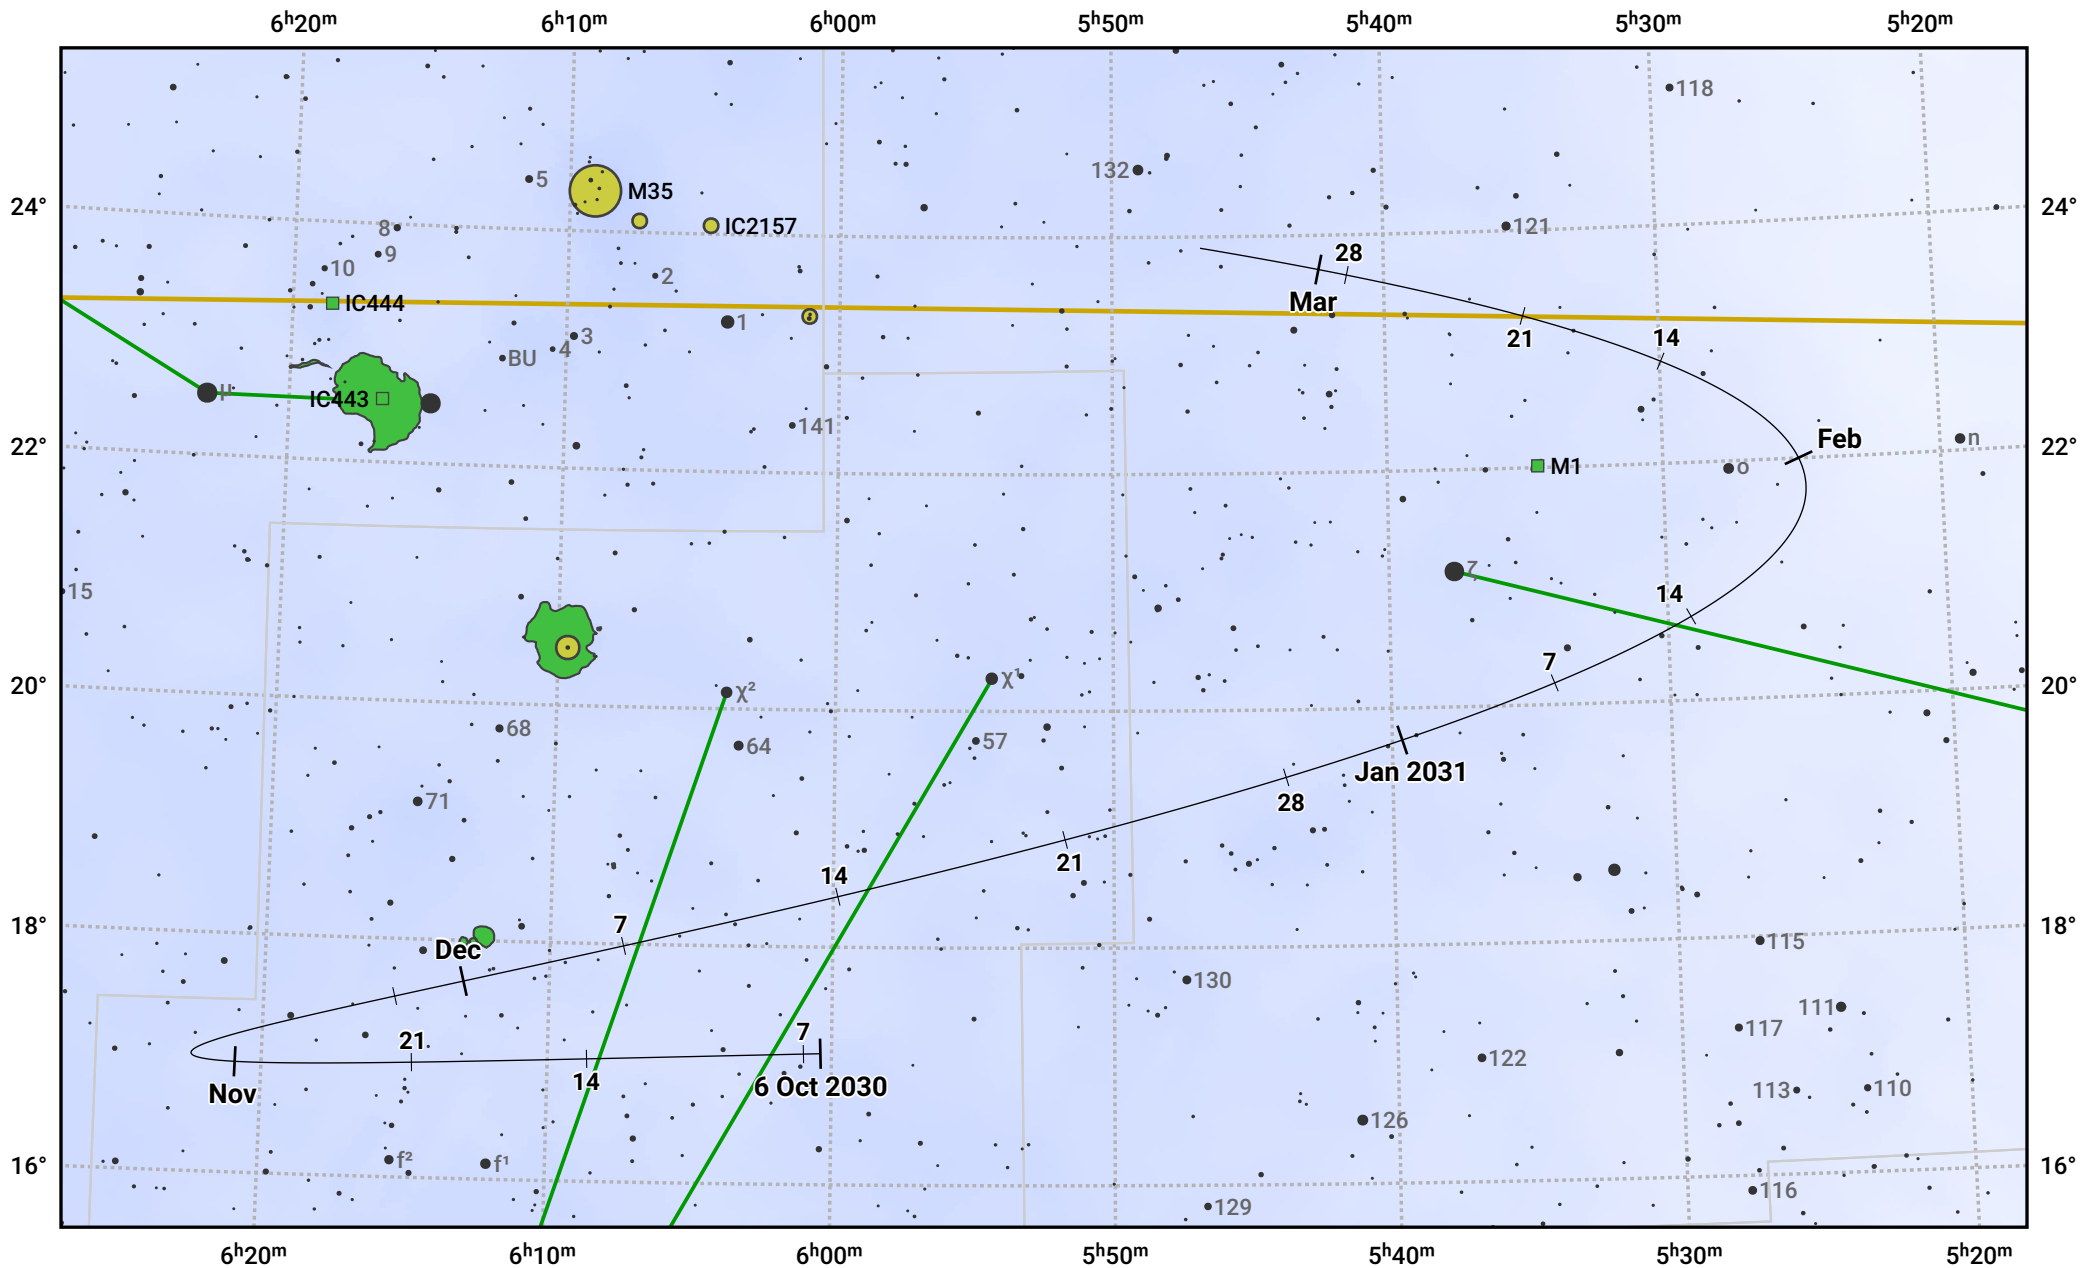

The path of Asteroid 8 Flora around opposition on 20 Dec 2030

© Dominic Ford 2011–2024. Date markers placed at midnight UTC. Downloaded from <https://in-the-sky.org>

Magnitude scale: 9.0 8.0 7.0 6.0 5.0 4.0 3.0 2.0

— Ecliptic Plane

Galaxy Bright nebula Open cluster Globular cluster

Date	Mag	Phase
2030 Nov 1	9.5	95%
2030 Nov 22	9.0	98%
2030 Dec 1	8.8	99%
2031 Jan 1	8.7	100%
2031 Feb 1	9.7	96%
2031 Feb 13	10.0	95%
2031 Mar 1	10.4	94%